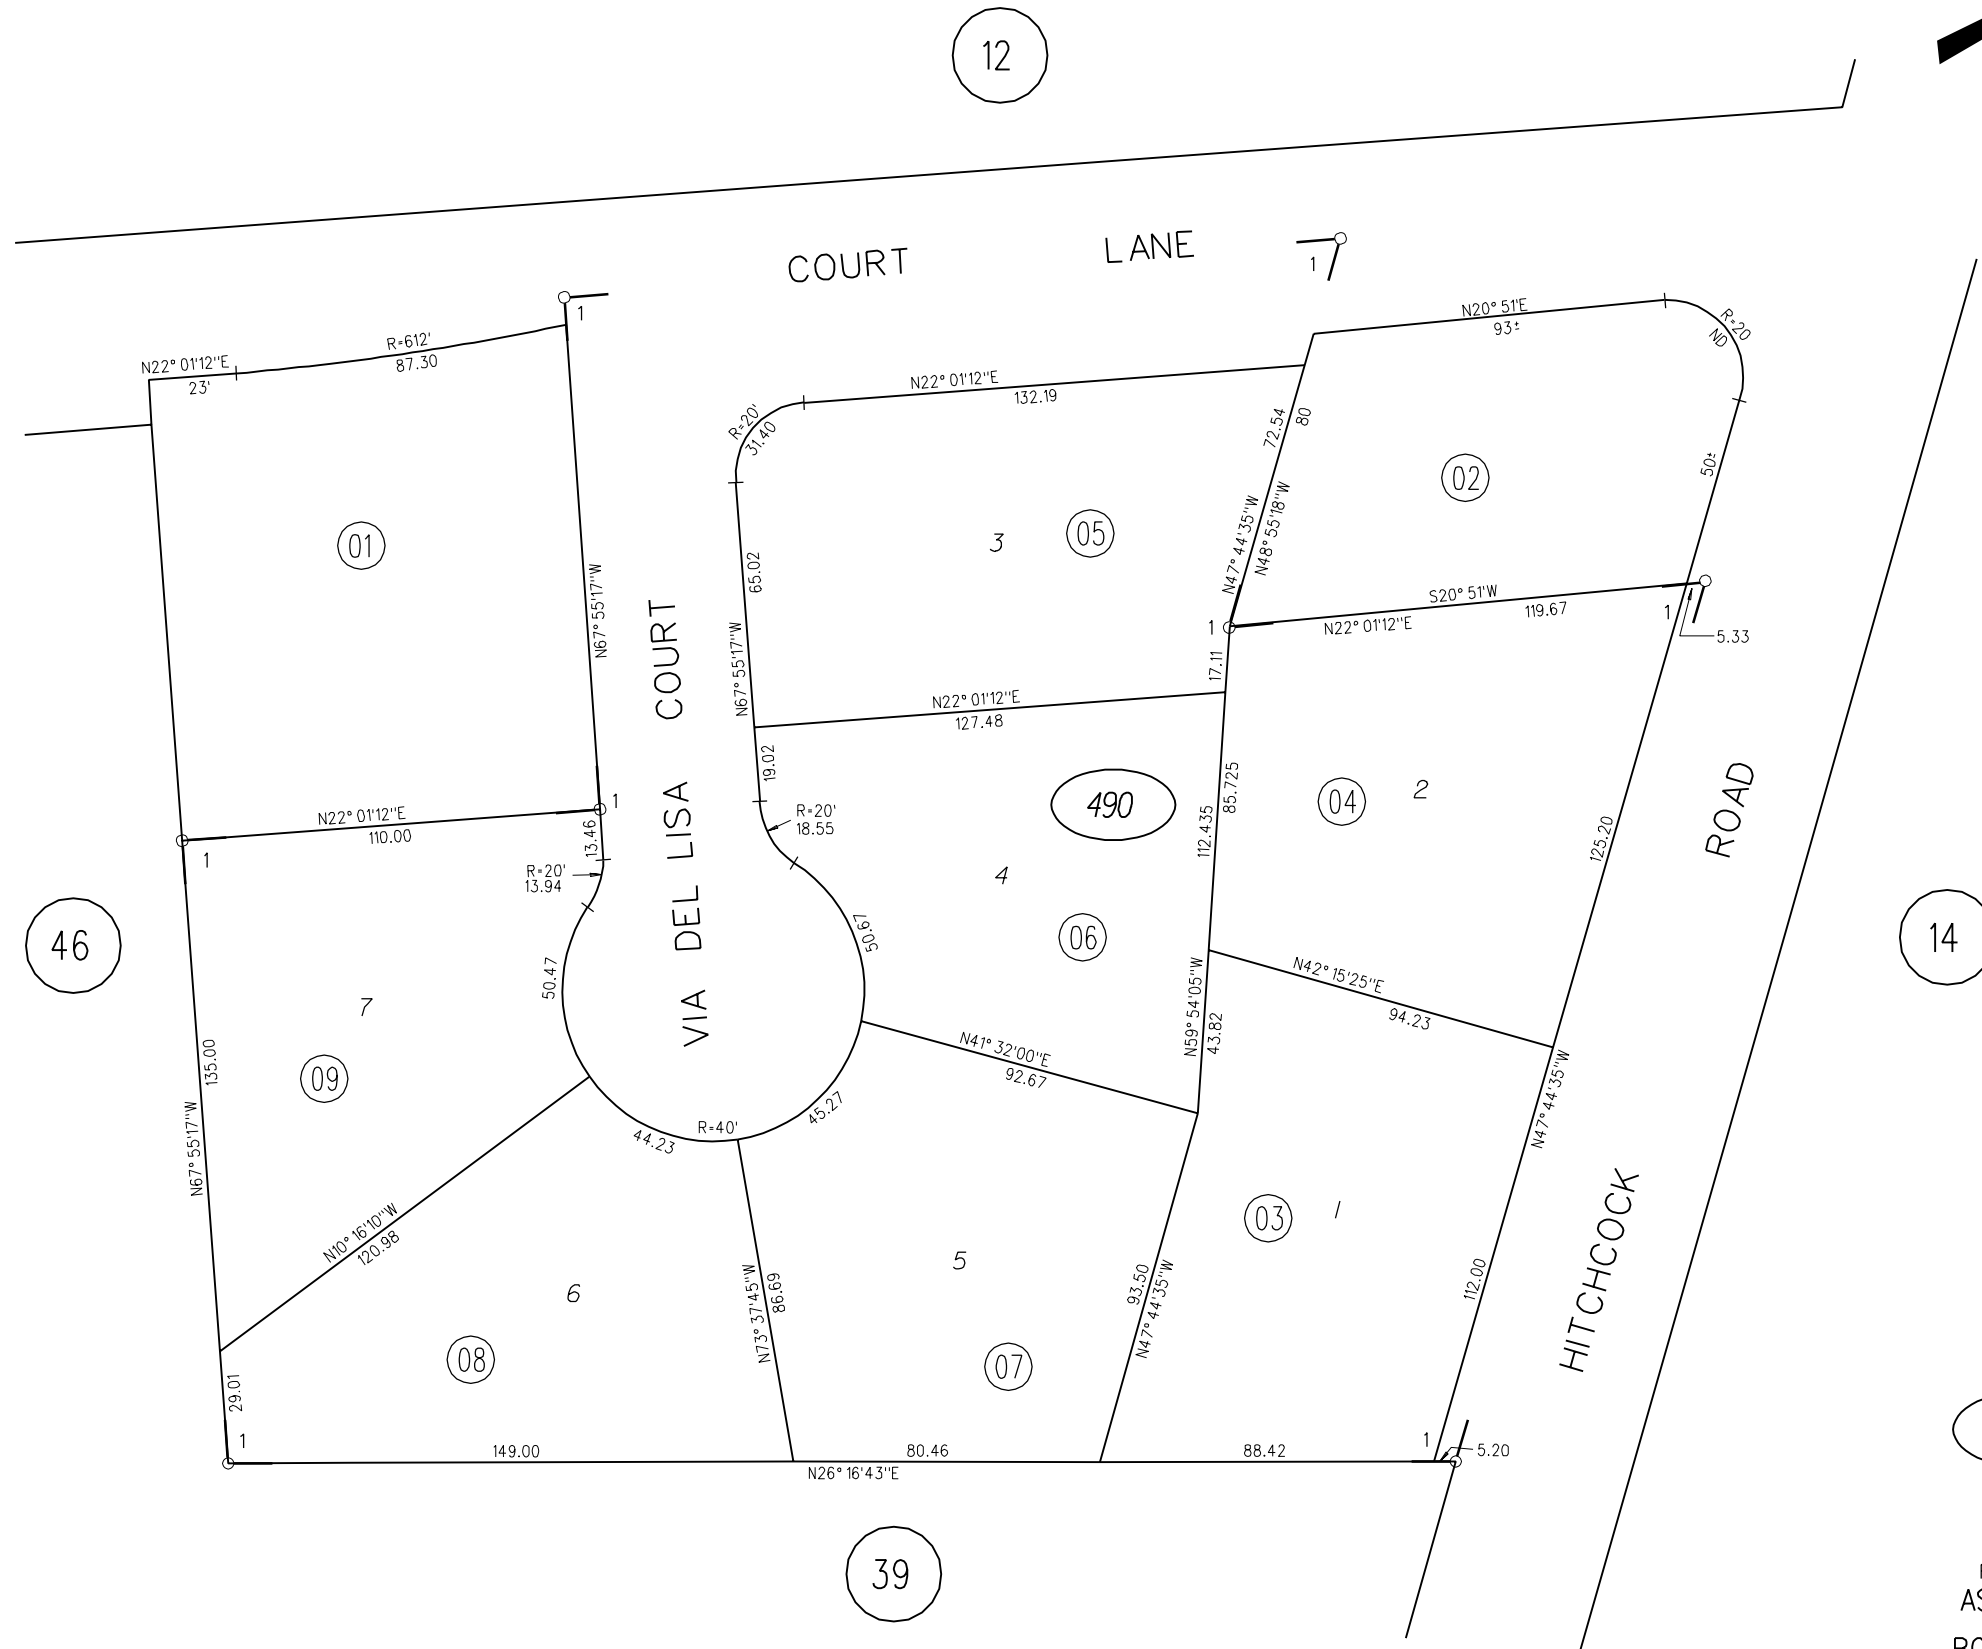

POR. RANCHO MONTE DEL DIABLO

1-1984 ROLL - TRACT 5841 (DEL LISA PARK) M.B. 276-12

NOTE: THIS MAP WAS PREPARED FOR ASSESSMENT PURPOSES ONLY. NO LIABILITY IS ASSUMED FOR THE ACCURACY OF THE INFORMATION DELINEATED HEREON. ASSESSOR'S PARCELS MAY NOT COMPLY WITH LOCAL LOT SPLIT OR BUILDING SITE ORDINANCES.