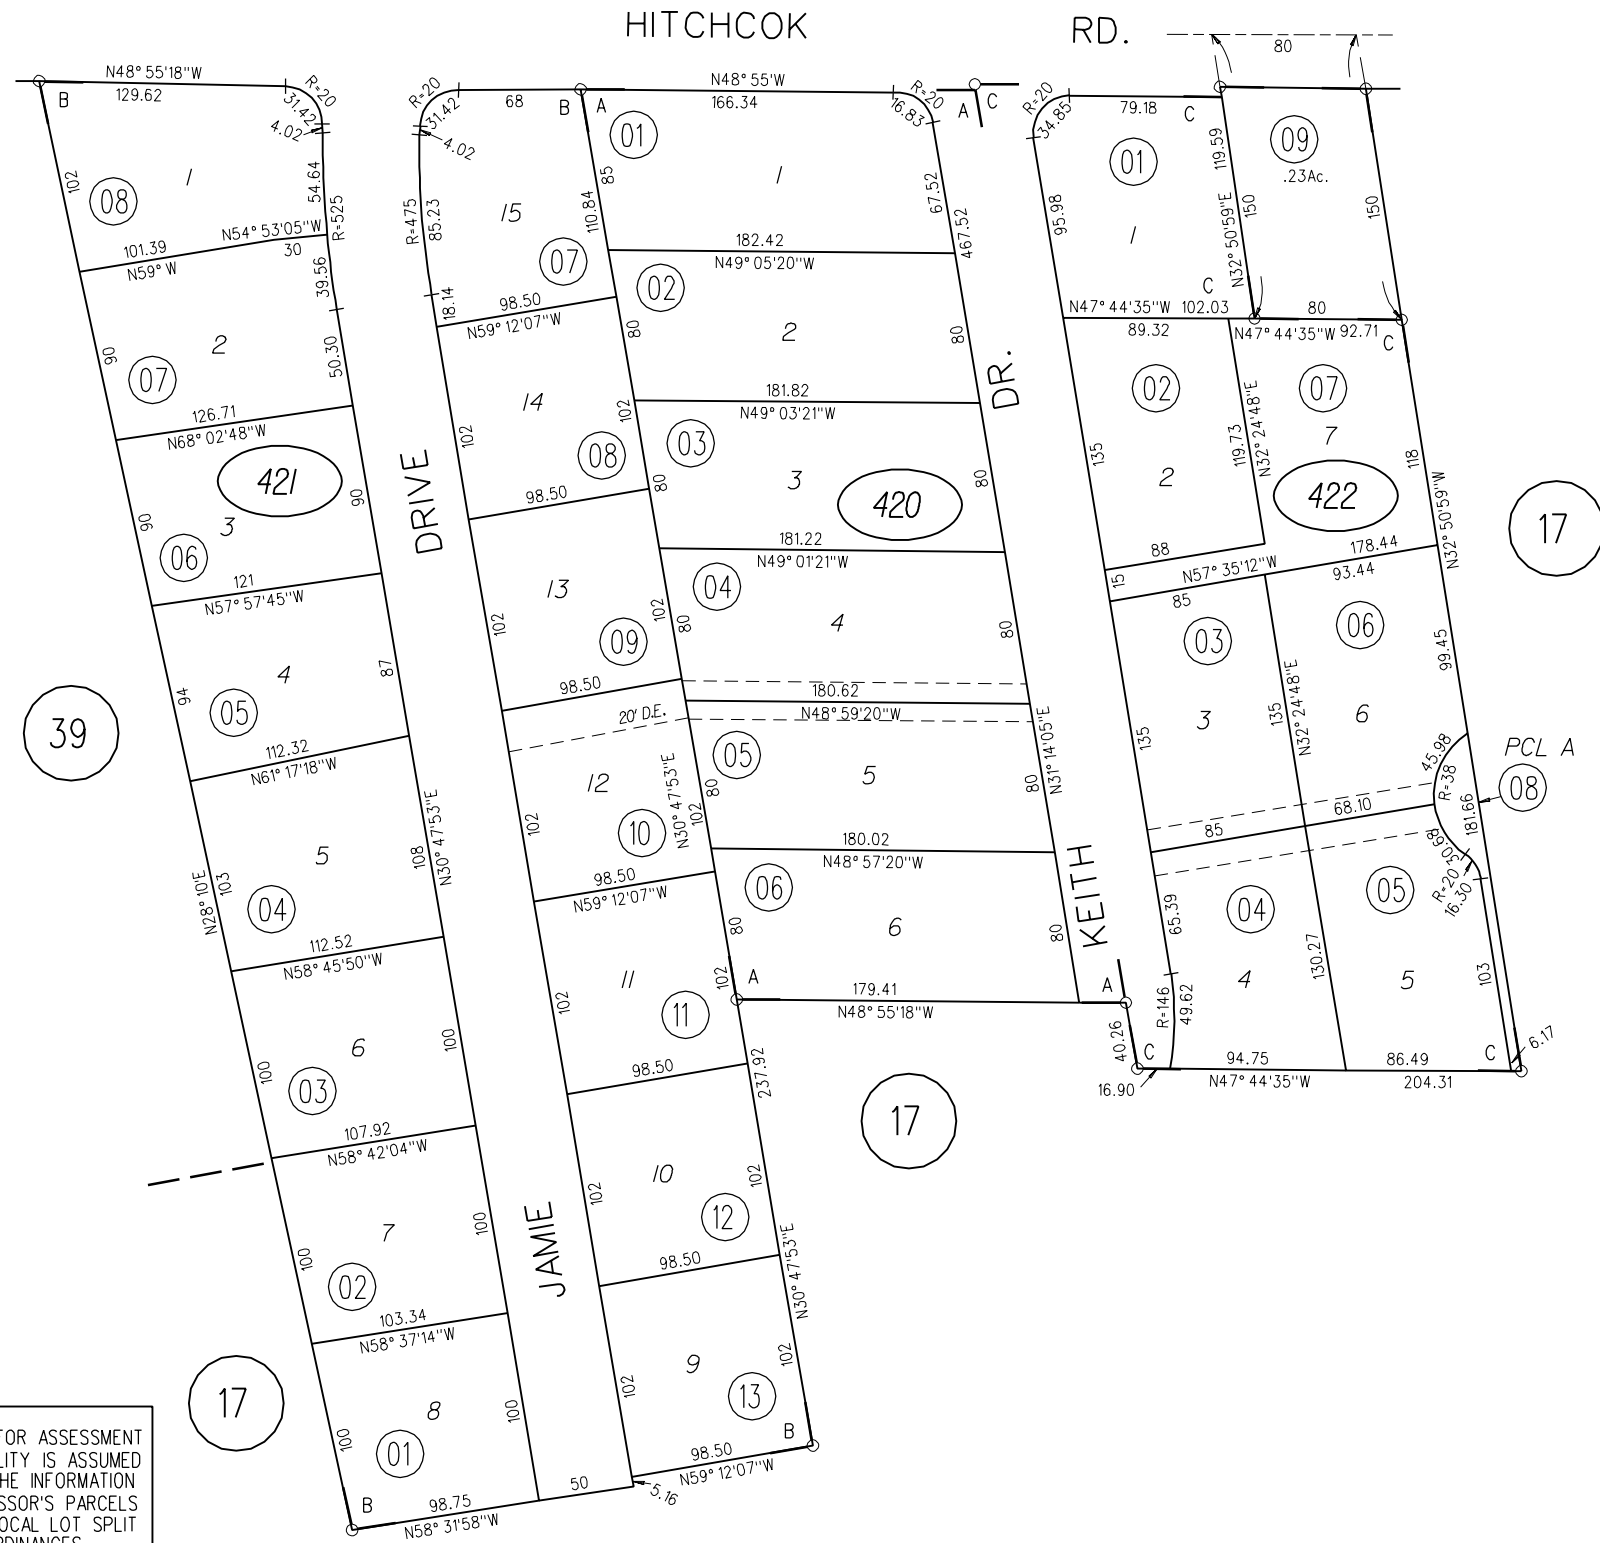

RO MONTE DEL DIABLO

A-1974 ROLL TRACT 4289 (KEITH SUB.) MB 158-17

B-1976 ROLL TRACT 4597 M B 181-45

C-1981 ROLL TRACT 5387 RANCHO COWELL MB 242-4

15  
EVERETT

NOTE: THIS MAP WAS PREPARED FOR ASSESSMENT PURPOSES ONLY. NO LIABILITY IS ASSUMED FOR THE ACCURACY OF THE INFORMATION DELINEATED HEREON. ASSESSOR'S PARCELS MAY NOT COMPLY WITH LOCAL LOT SPLIT OR BUILDING SITE ORDINANCES.

- 420 ○
- 421 ○
- 422 ○

9-18-92