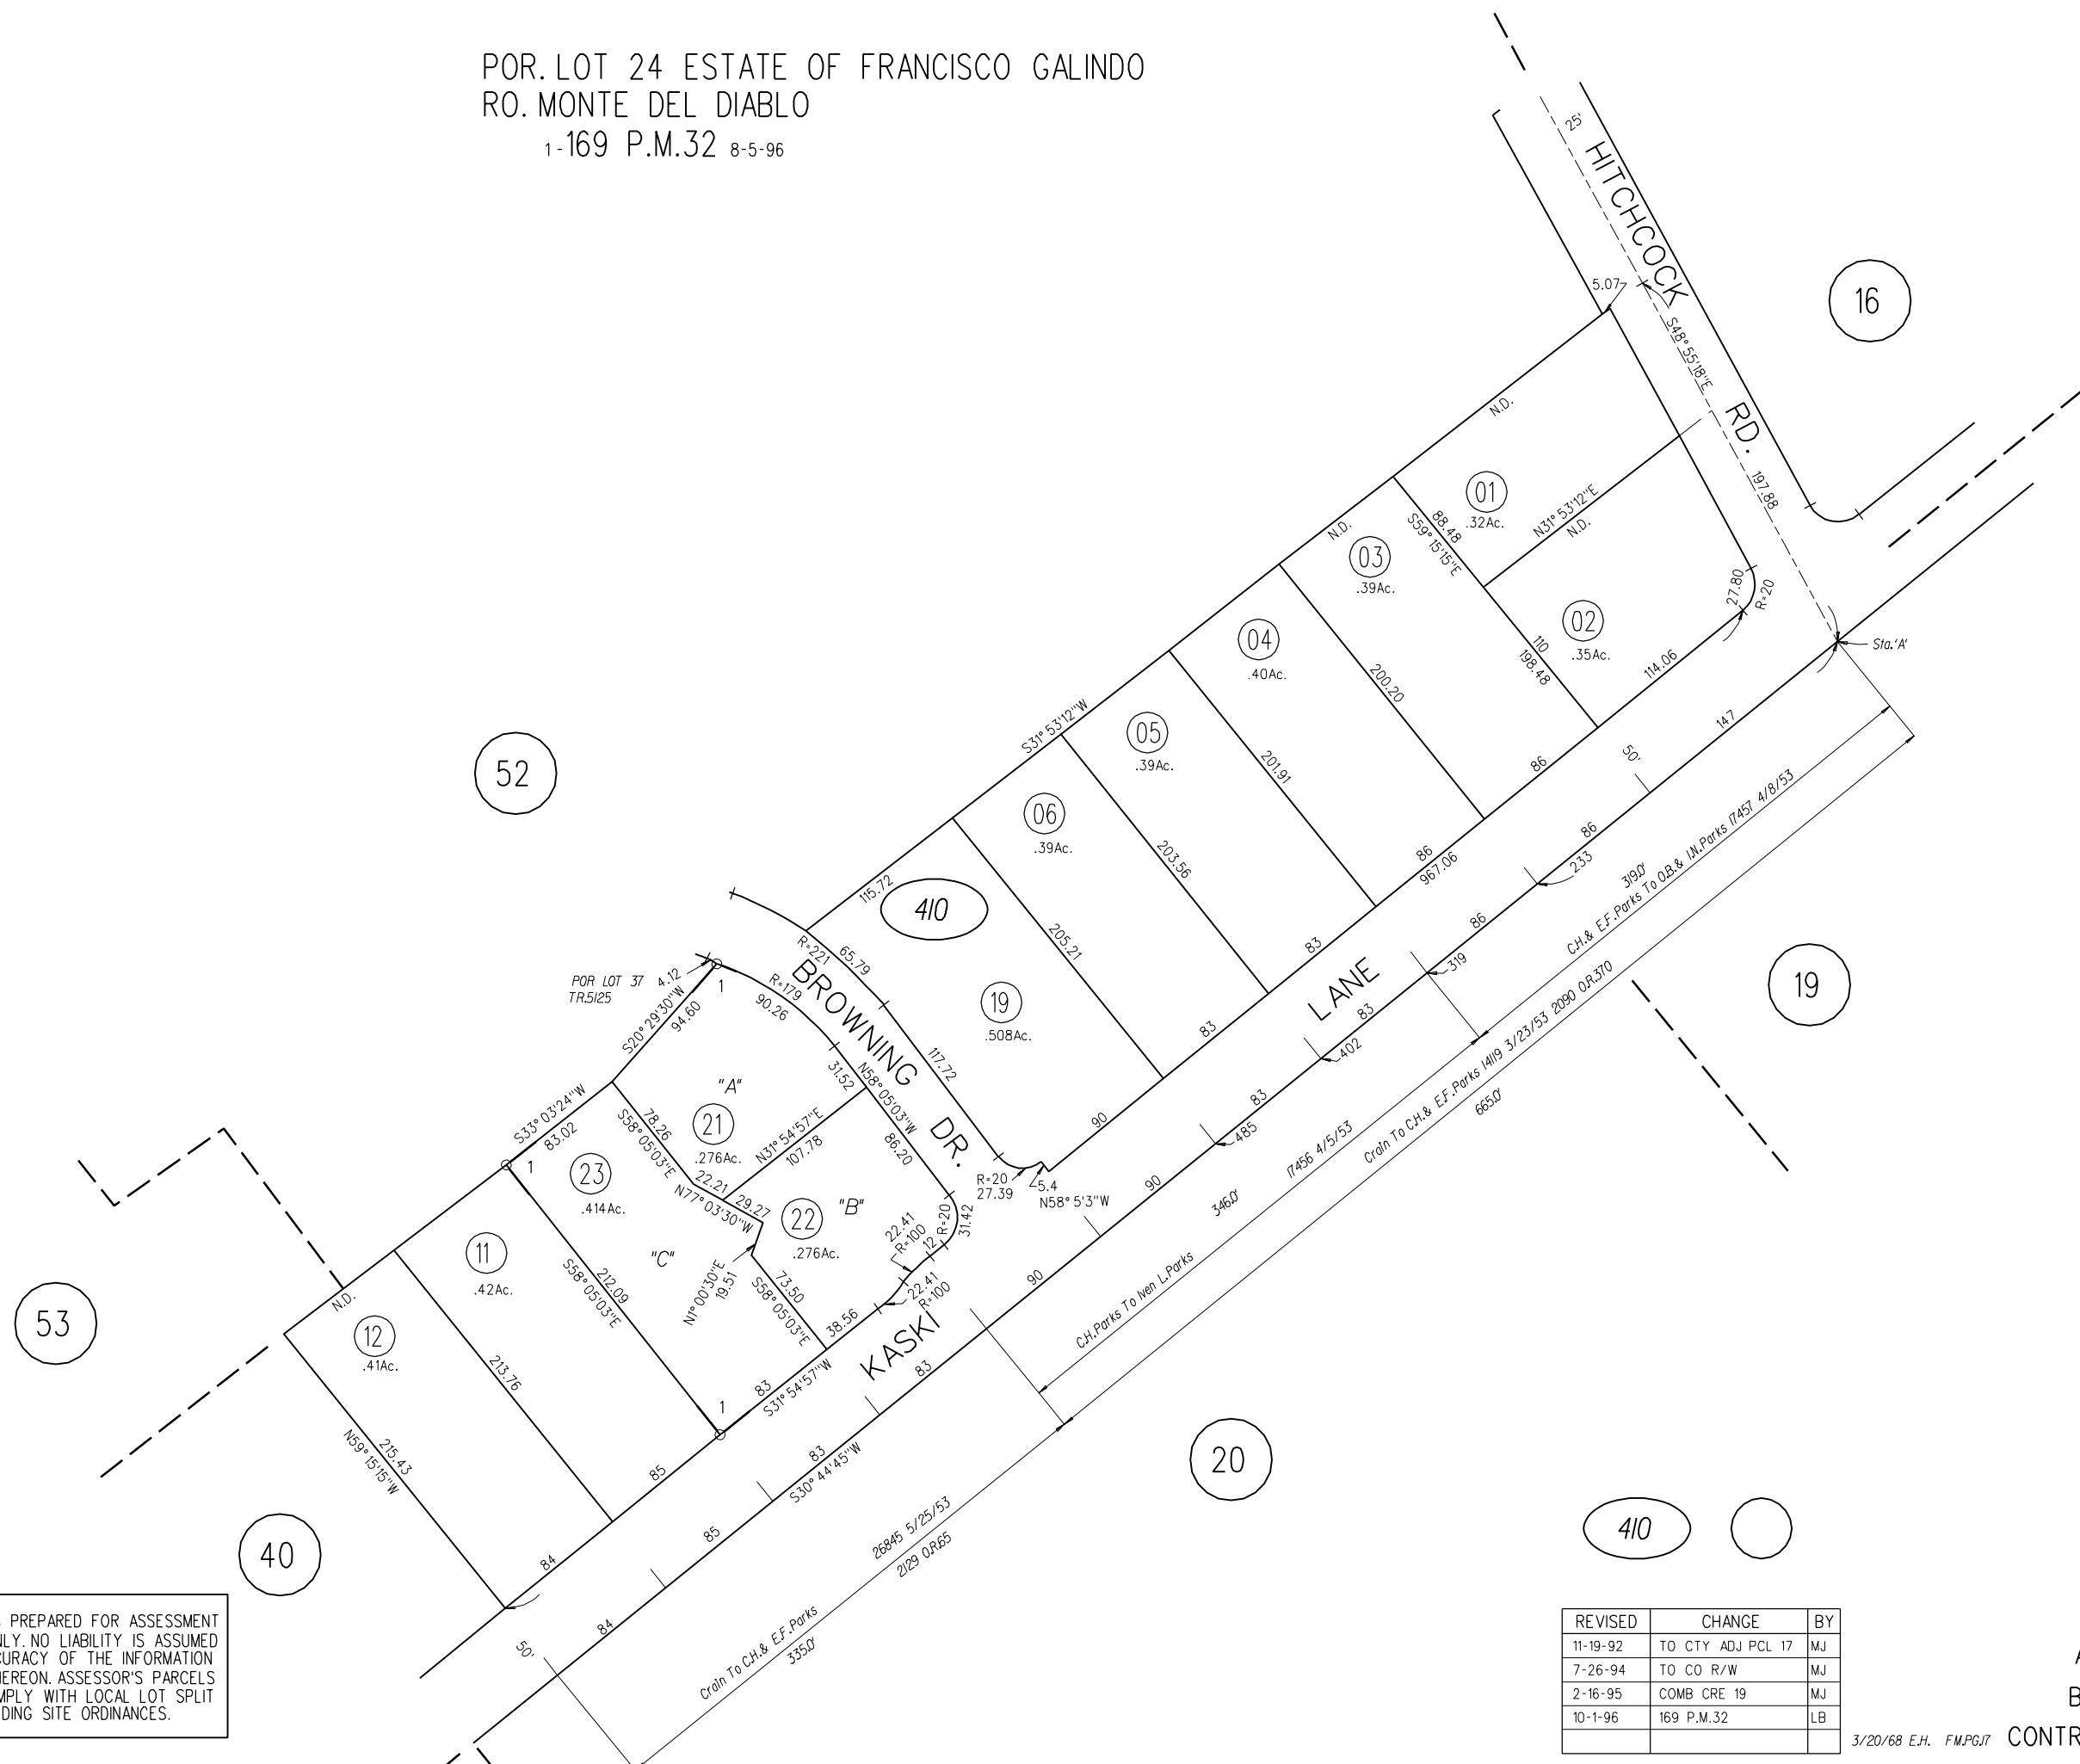

POR. LOT 24 ESTATE OF FRANCISCO GALINDO
RO. MONTE DEL DIABLO

1-169 P.M.32 8-5-96

NOTE: THIS MAP WAS PREPARED FOR ASSESSMENT PURPOSES ONLY. NO LIABILITY IS ASSUMED FOR THE ACCURACY OF THE INFORMATION DELINEATED HEREON. ASSESSOR'S PARCELS MAY NOT COMPLY WITH LOCAL LOT SPLIT OR BUILDING SITE ORDINANCES.

REVISED	CHANGE	BY
11-19-92	TO CTY ADJ PCL 17	MJ
7-26-94	TO CO R/W	MJ
2-16-95	COMB CRE 19	MJ
10-1-96	169 P.M.32	LB

3/20/68 E.H. F.M.P.G.J.T