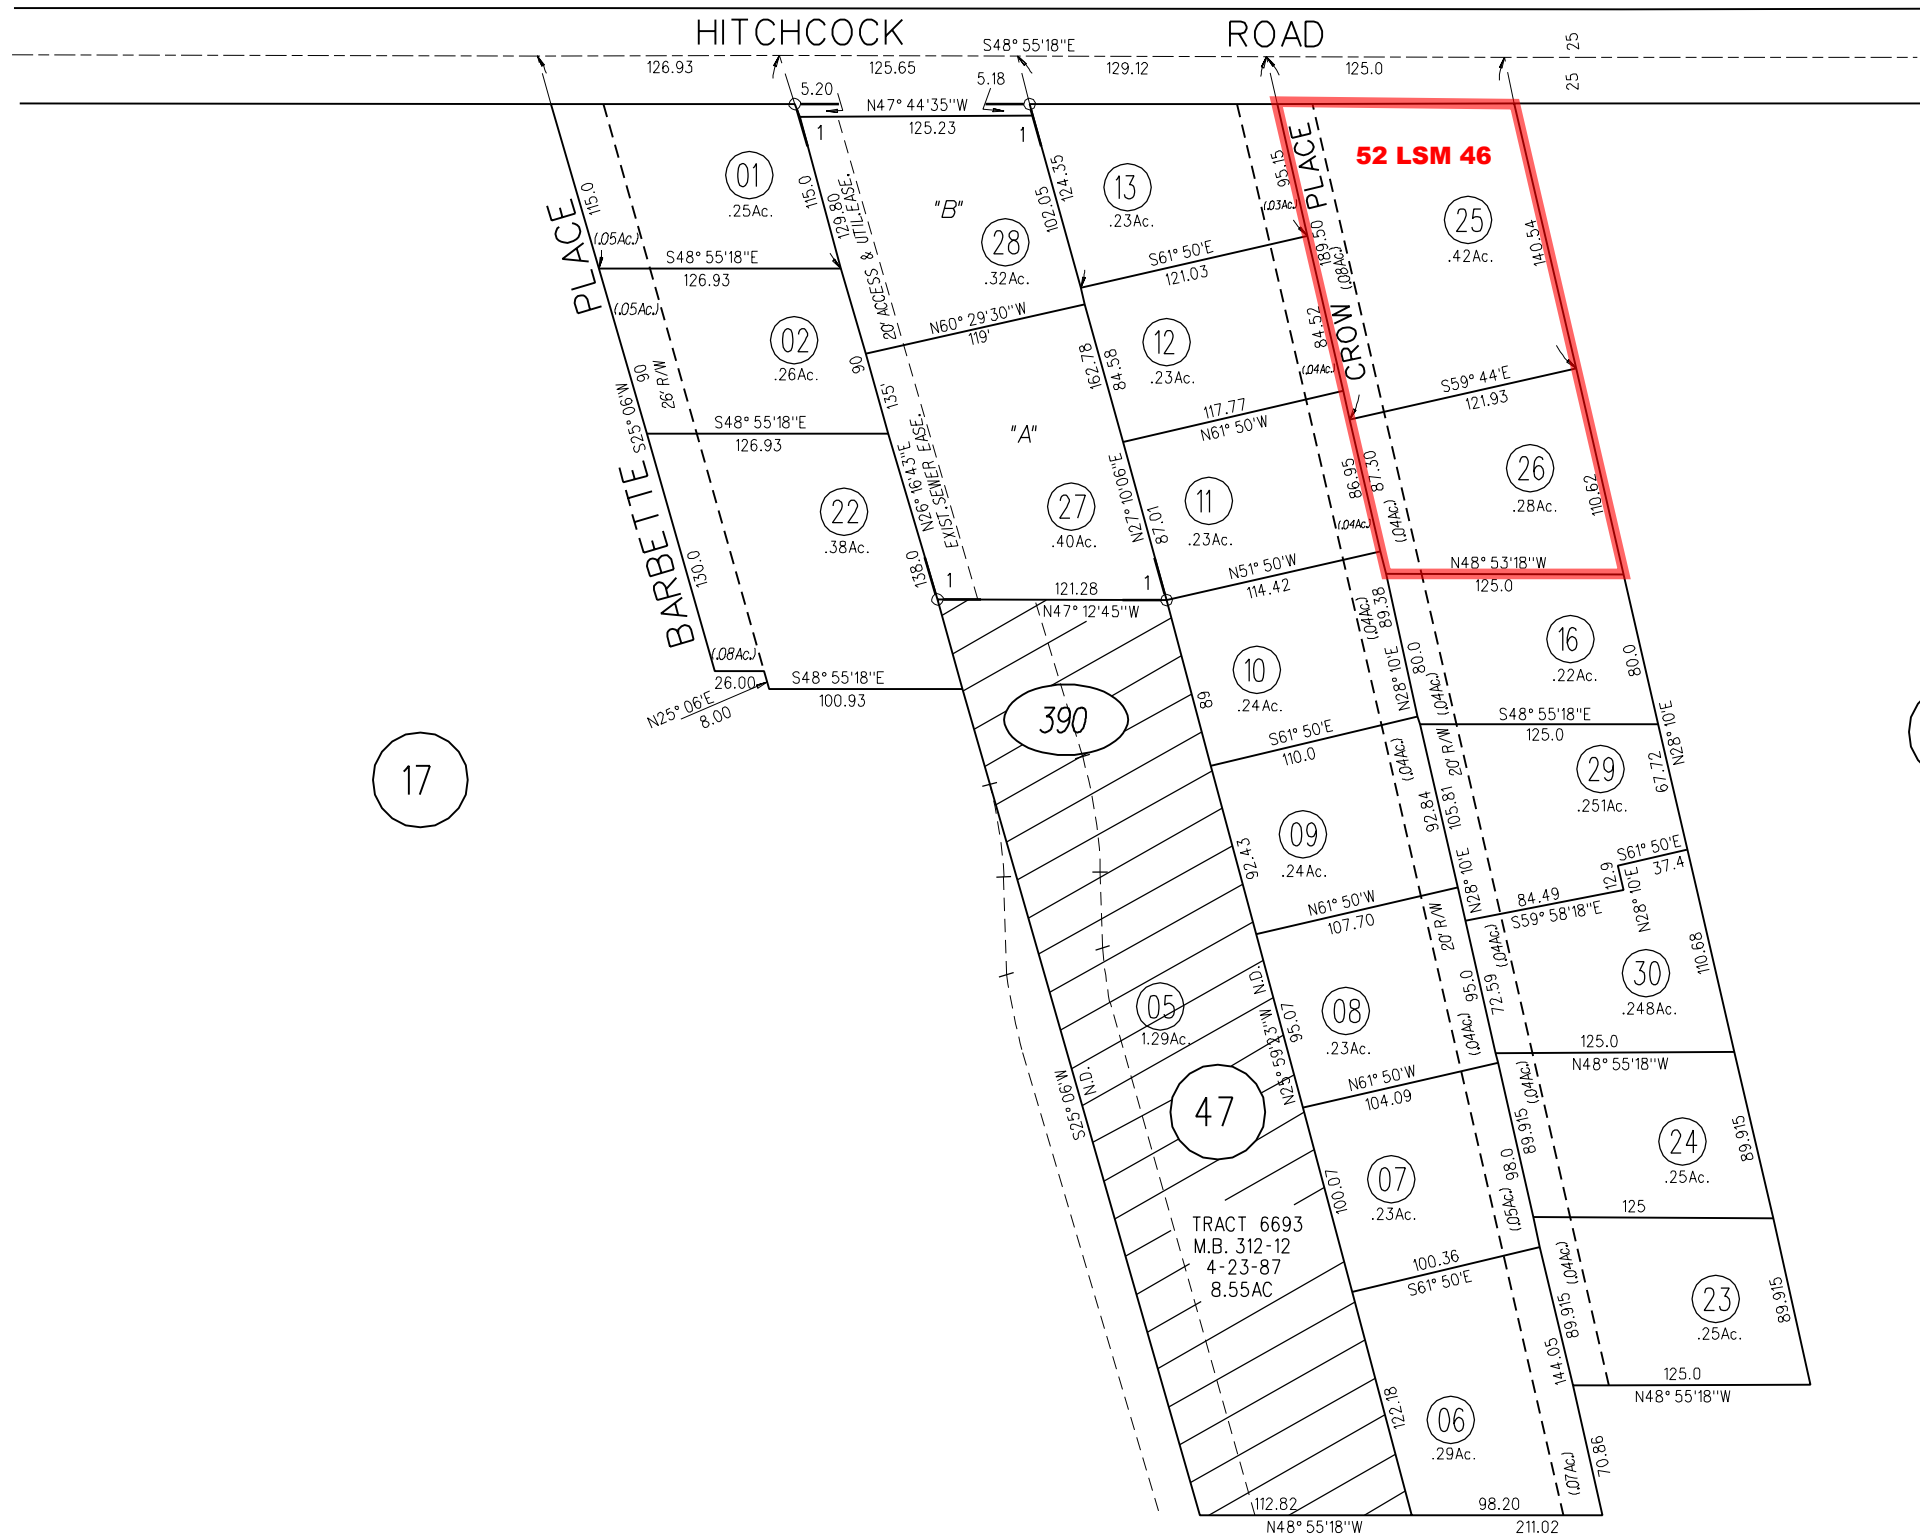

14

PORTION RO. MONTE DEL DIABLO

1- 132P.M. 9 2-5-88

15

17

17

NOTE: THIS MAP WAS PREPARED FOR ASSESSMENT PURPOSES ONLY. NO LIABILITY IS ASSUMED FOR THE ACCURACY OF THE INFORMATION DELINEATED HEREON. ASSESSOR'S PARCELS MAY NOT COMPLY WITH LOCAL LOT SPLIT OR BUILDING SITE ORDINANCES.

17

390

30

8/21/03