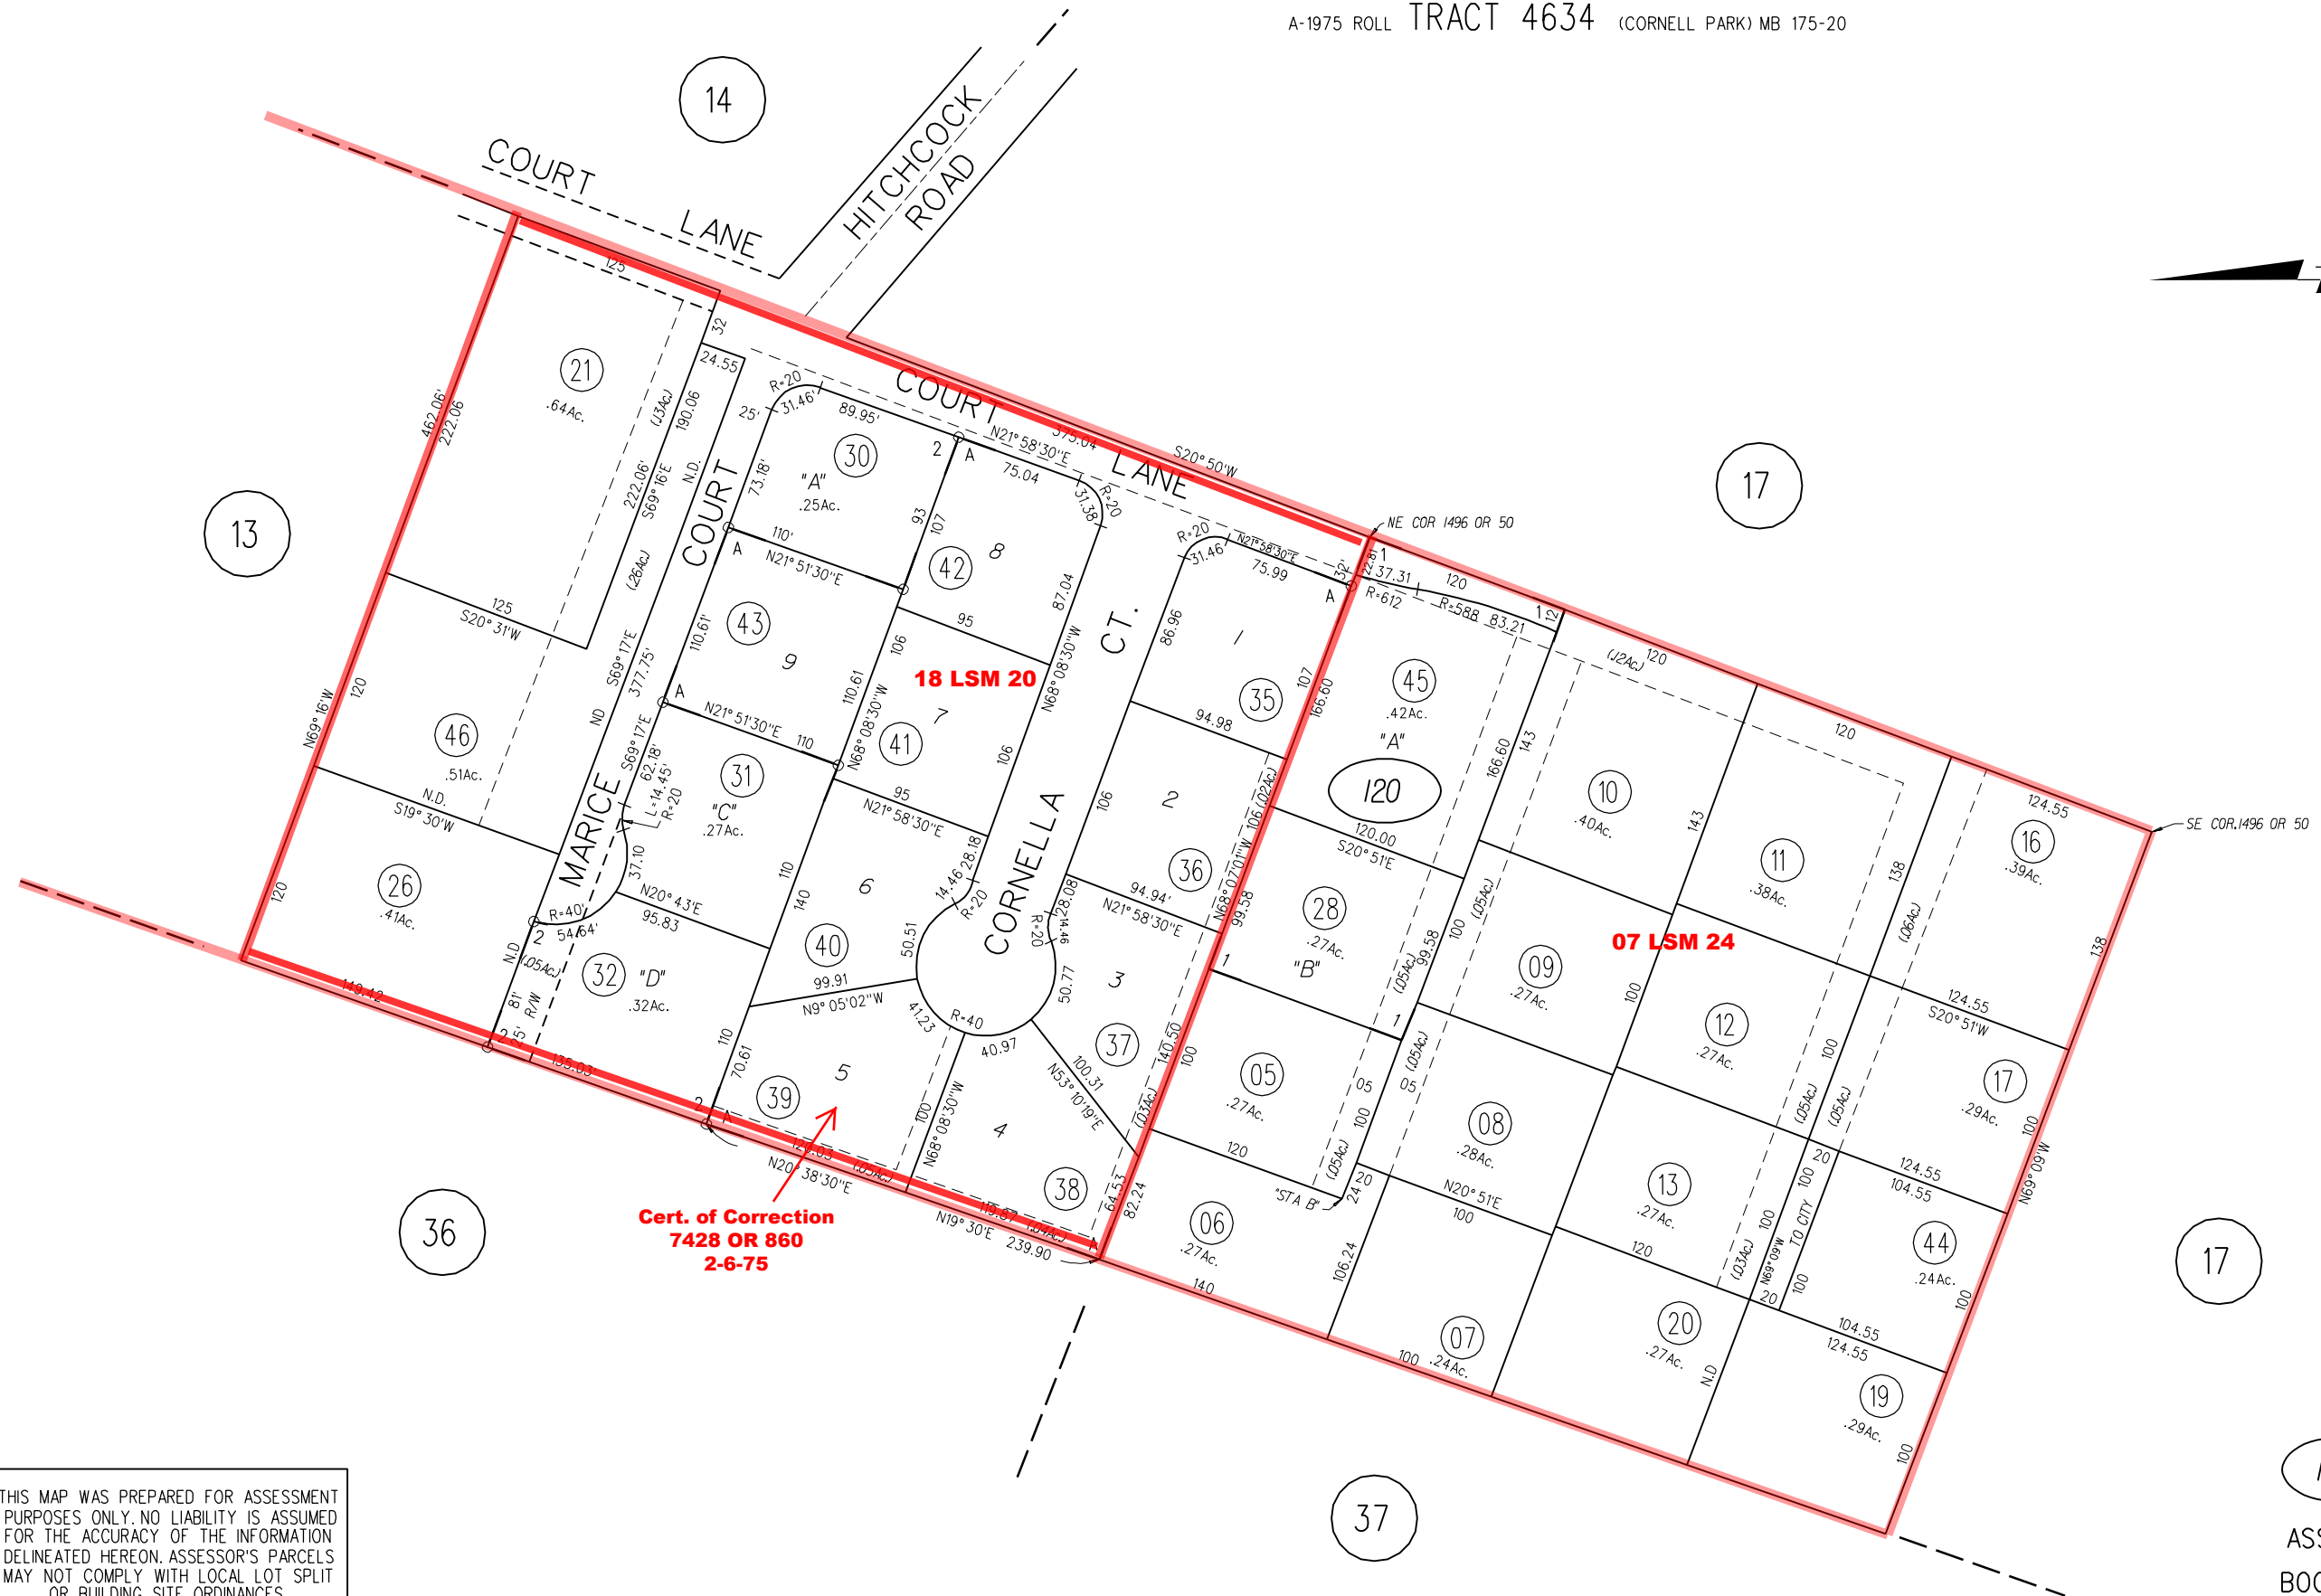

RO. MONTE DEL DIABLO

1- 2 PM 8 11/29/69
1974 2- 29 P.M.25 8-8-73
A-1975 ROLL TRACT 4634 (CORNELL PARK) MB 175-20

NOTE: THIS MAP WAS PREPARED FOR ASSESSMENT PURPOSES ONLY. NO LIABILITY IS ASSUMED FOR THE ACCURACY OF THE INFORMATION DELINEATED HEREON. ASSESSOR'S PARCELS MAY NOT COMPLY WITH LOCAL LOT SPLIT OR BUILDING SITE ORDINANCES.

120