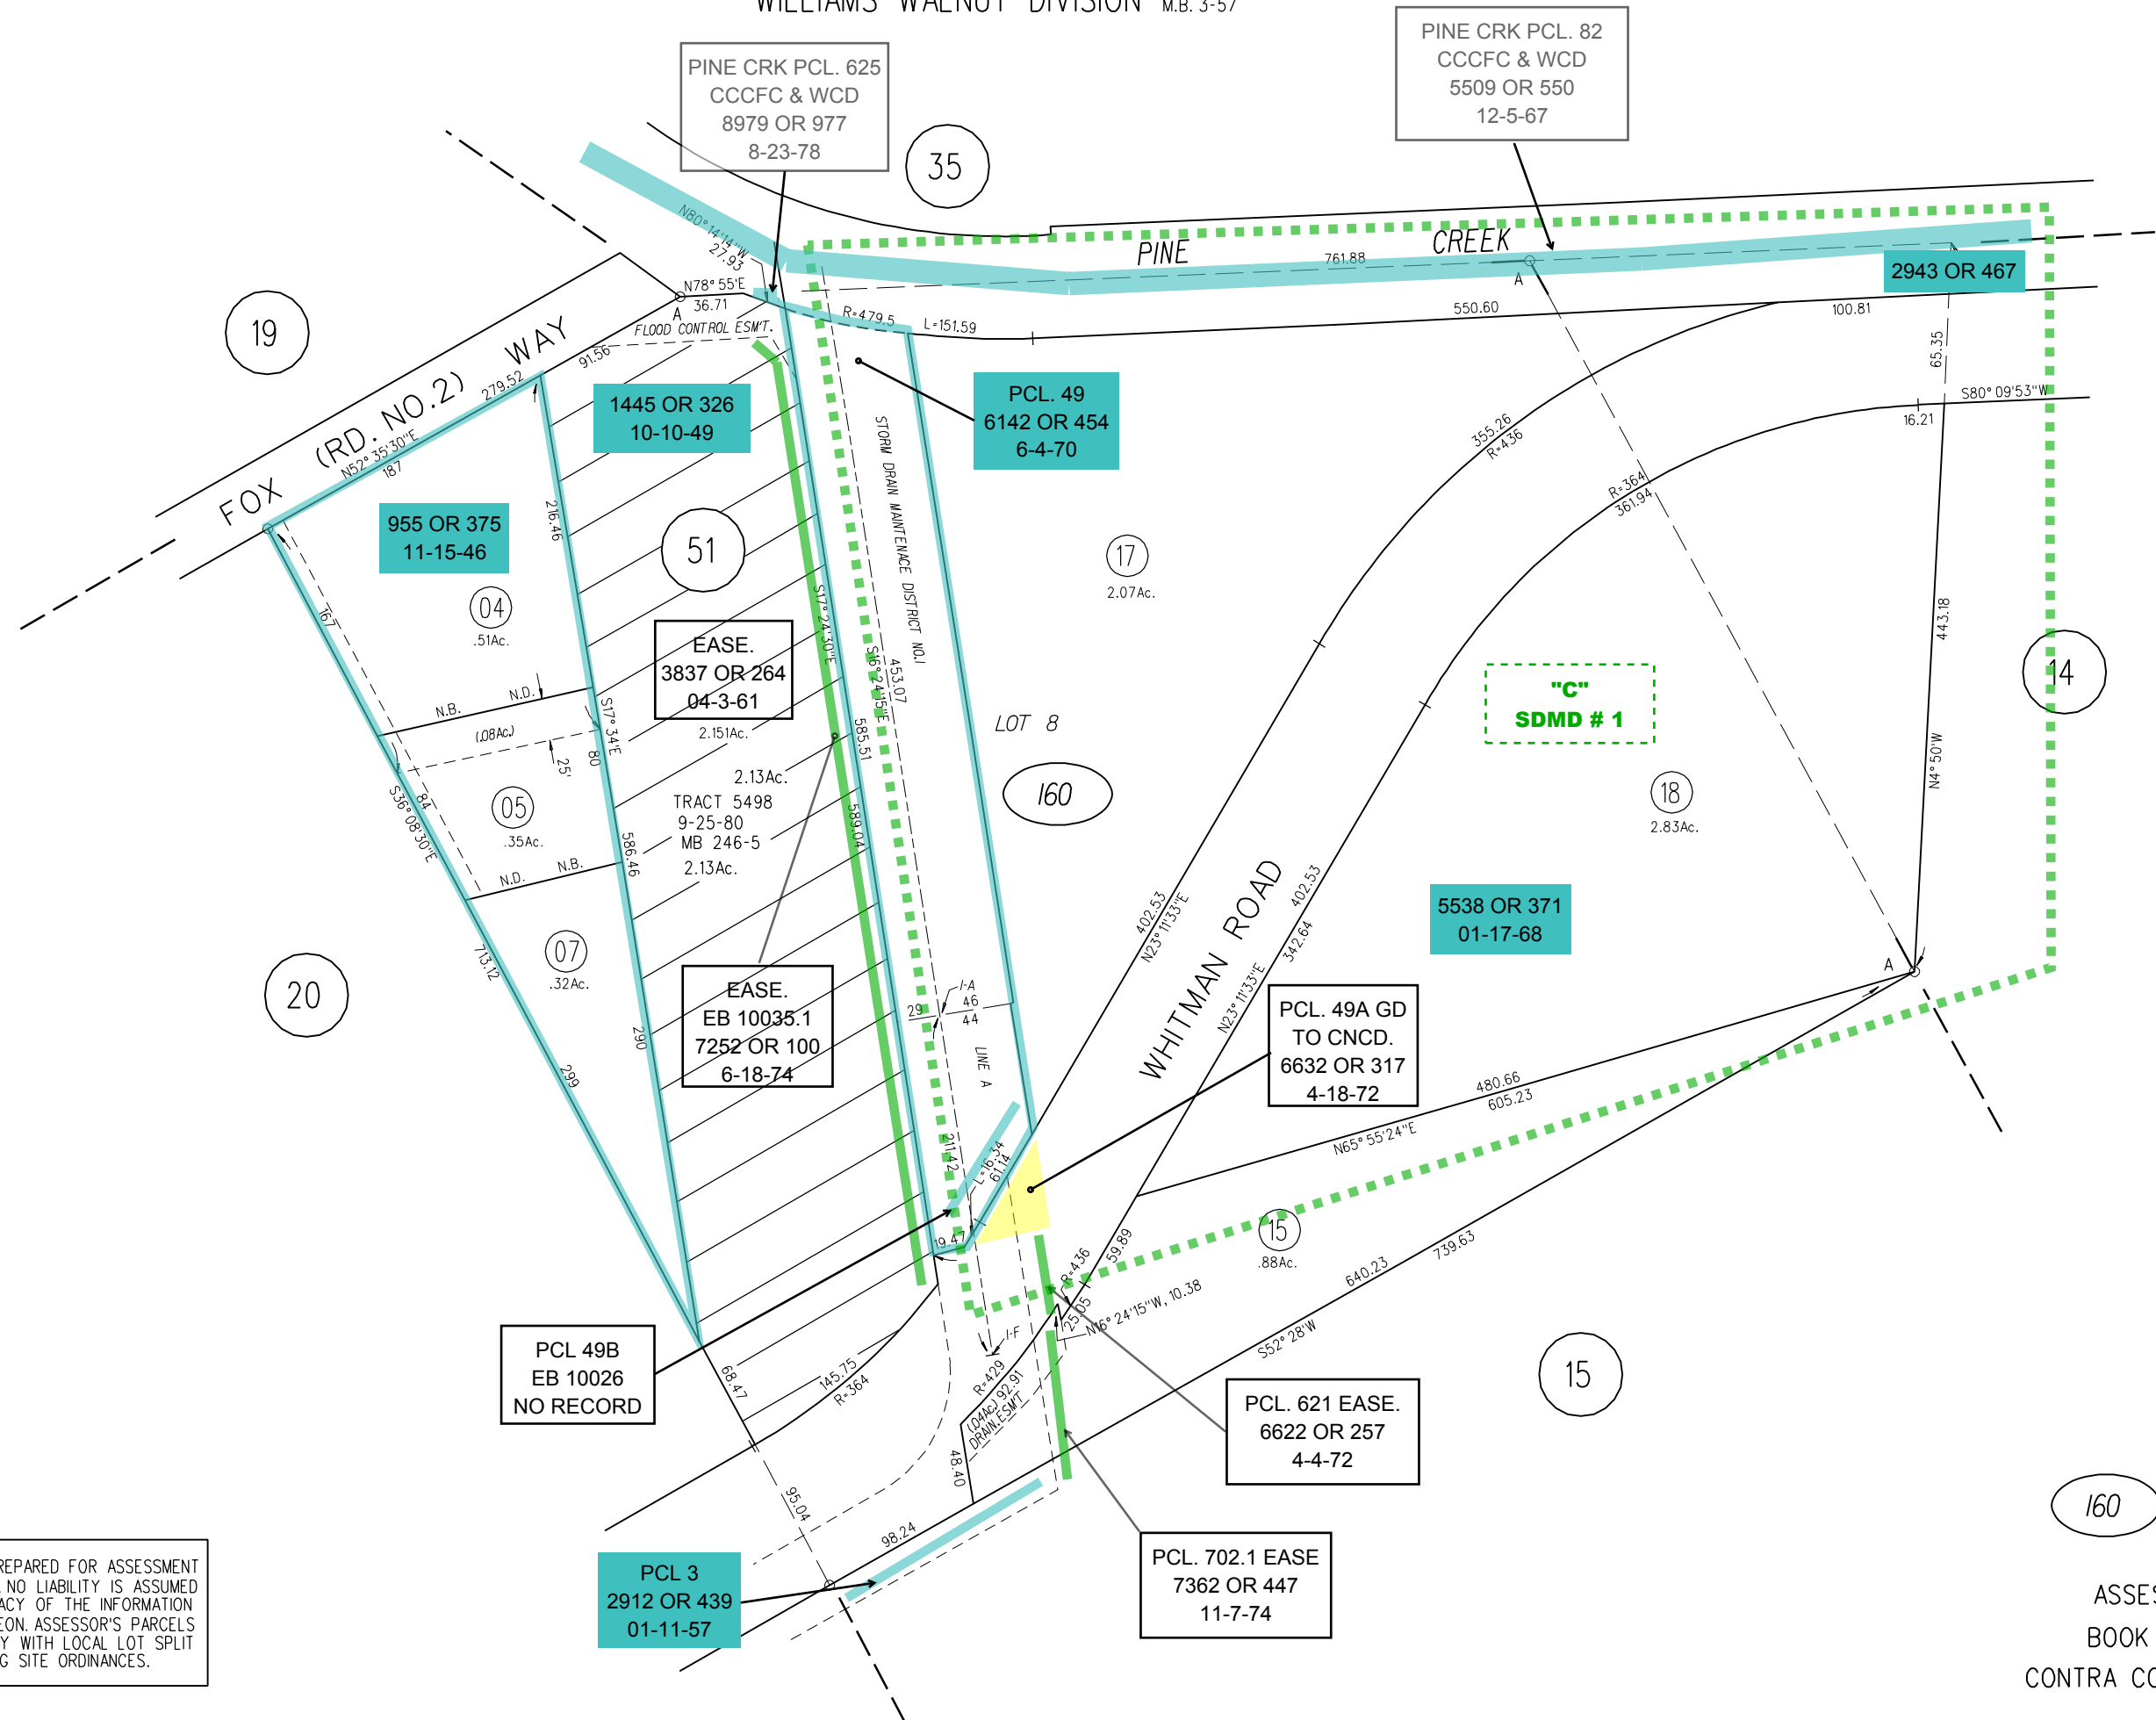

RANCHO SAN MIGUEL (POR. 1,000 Acre Tract)
 WILLIAMS WALNUT DIVISION M.B. 3-57

NOTE: THIS MAP WAS PREPARED FOR ASSESSMENT PURPOSES ONLY. NO LIABILITY IS ASSUMED FOR THE ACCURACY OF THE INFORMATION DELINEATED HEREON. ASSESSOR'S PARCELS MAY NOT COMPLY WITH LOCAL LOT SPLIT OR BUILDING SITE ORDINANCES.