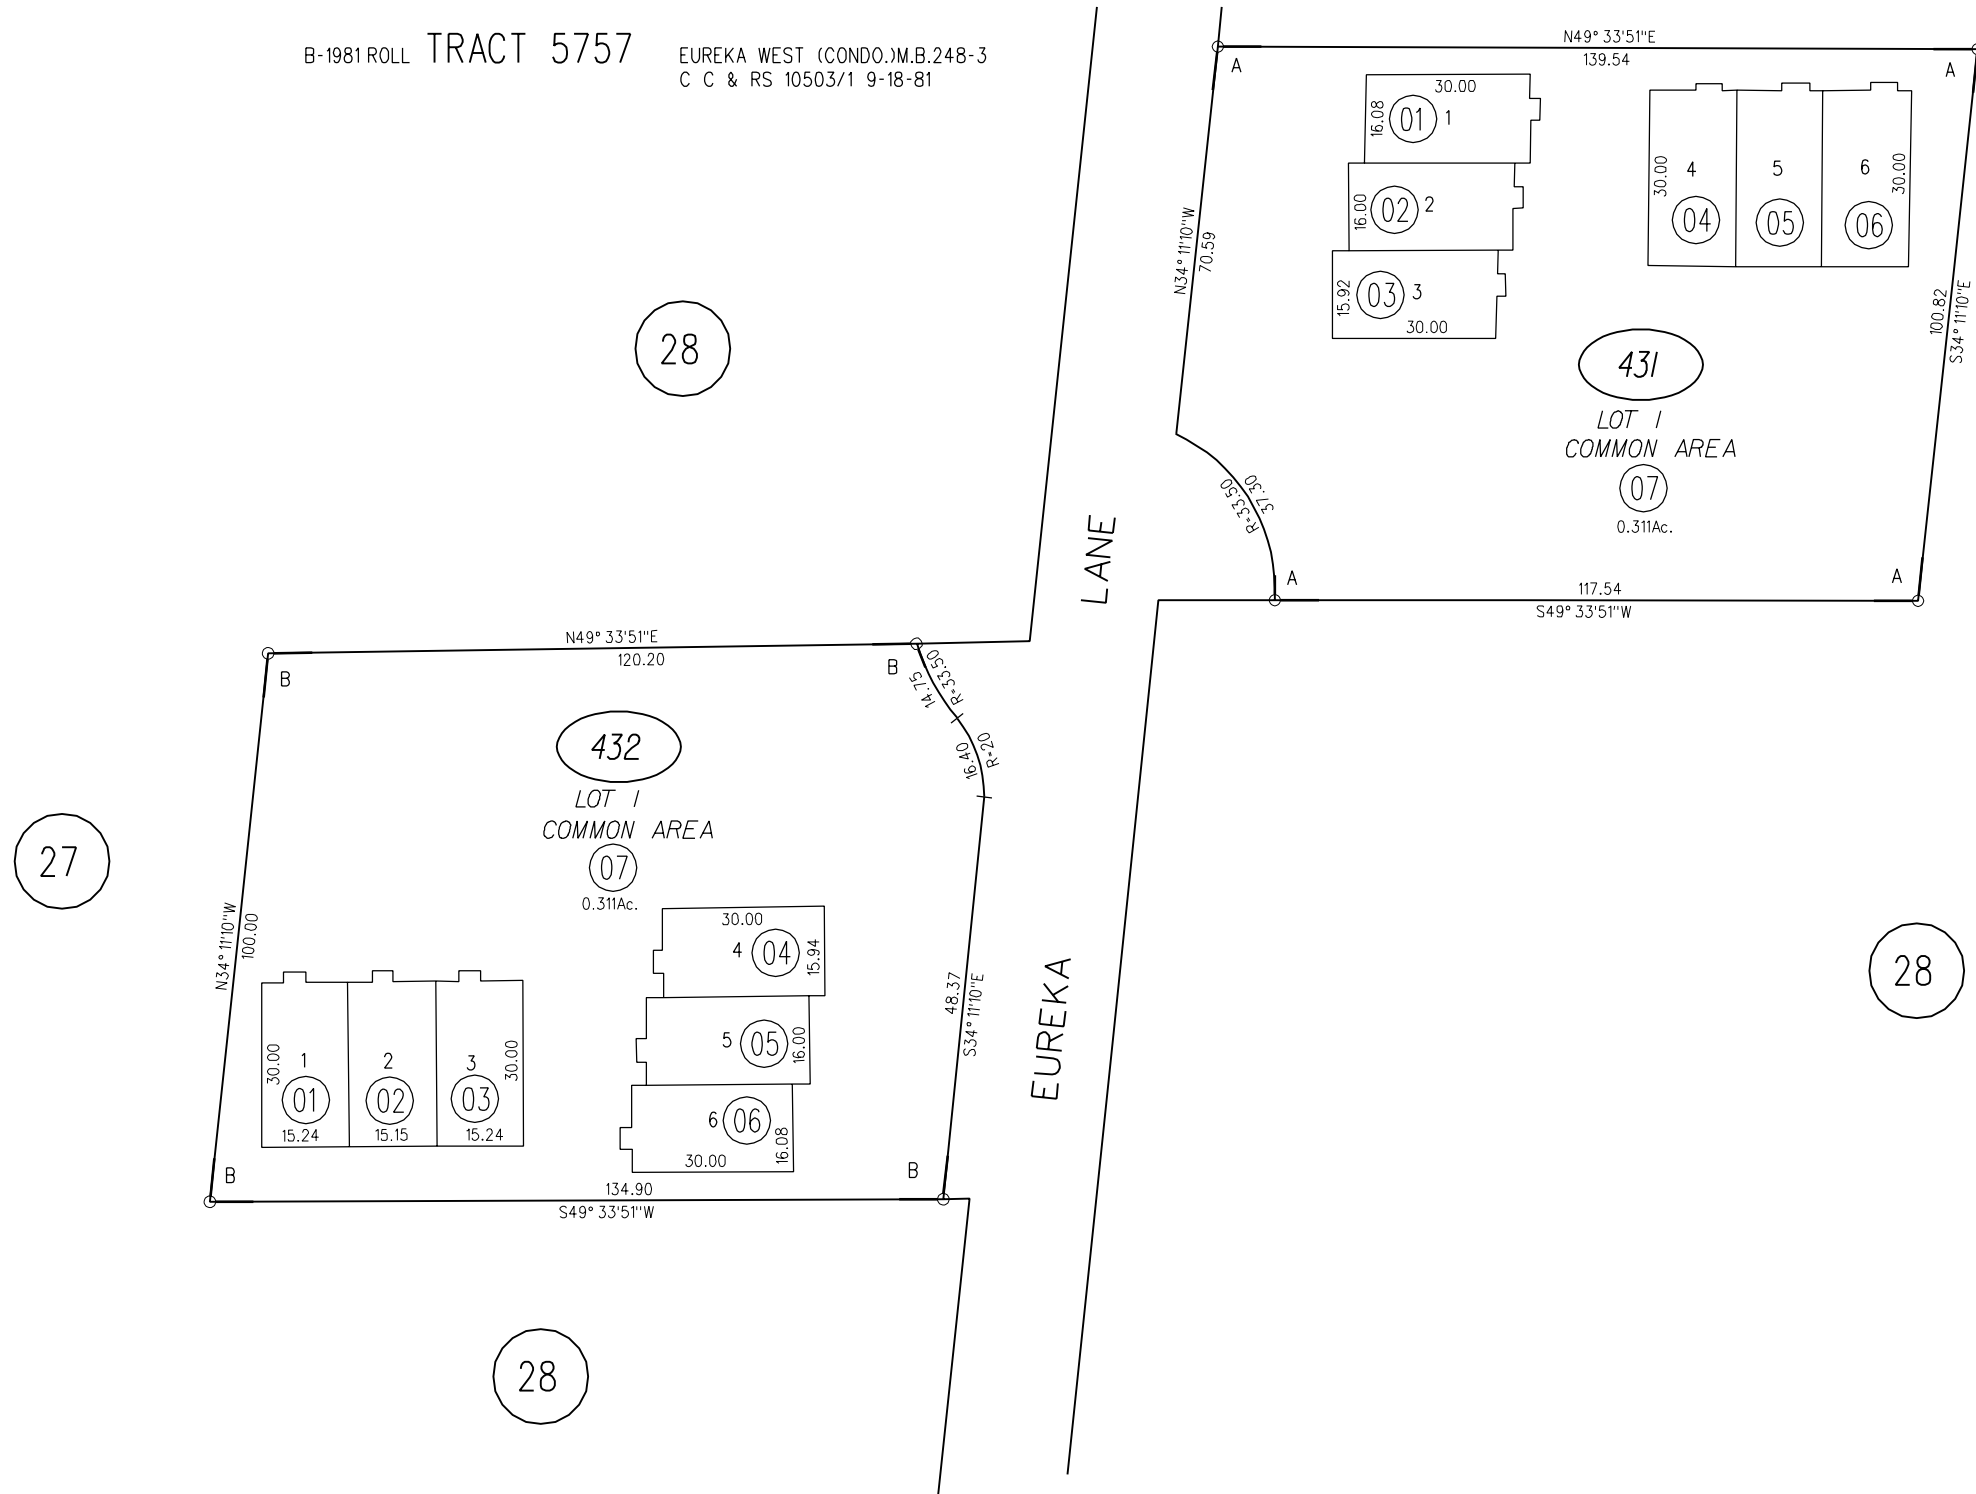

A-1981 ROLL TRACT 5756

EUREKA EAST (CONDO.)M.B.248-1
C.C.&R'S 10502/781 9-18-81

B-1981 ROLL TRACT 5757

EUREKA WEST (CONDO.)M.B.248-3
C C & RS 10503/1 9-18-81

431

432

NOTE: THIS MAP WAS PREPARED FOR ASSESSMENT PURPOSES ONLY. NO LIABILITY IS ASSUMED FOR THE ACCURACY OF THE INFORMATION DELINEATED HEREON. ASSESSOR'S PARCELS MAY NOT COMPLY WITH LOCAL LOT SPLIT OR BUILDING SITE ORDINANCES.