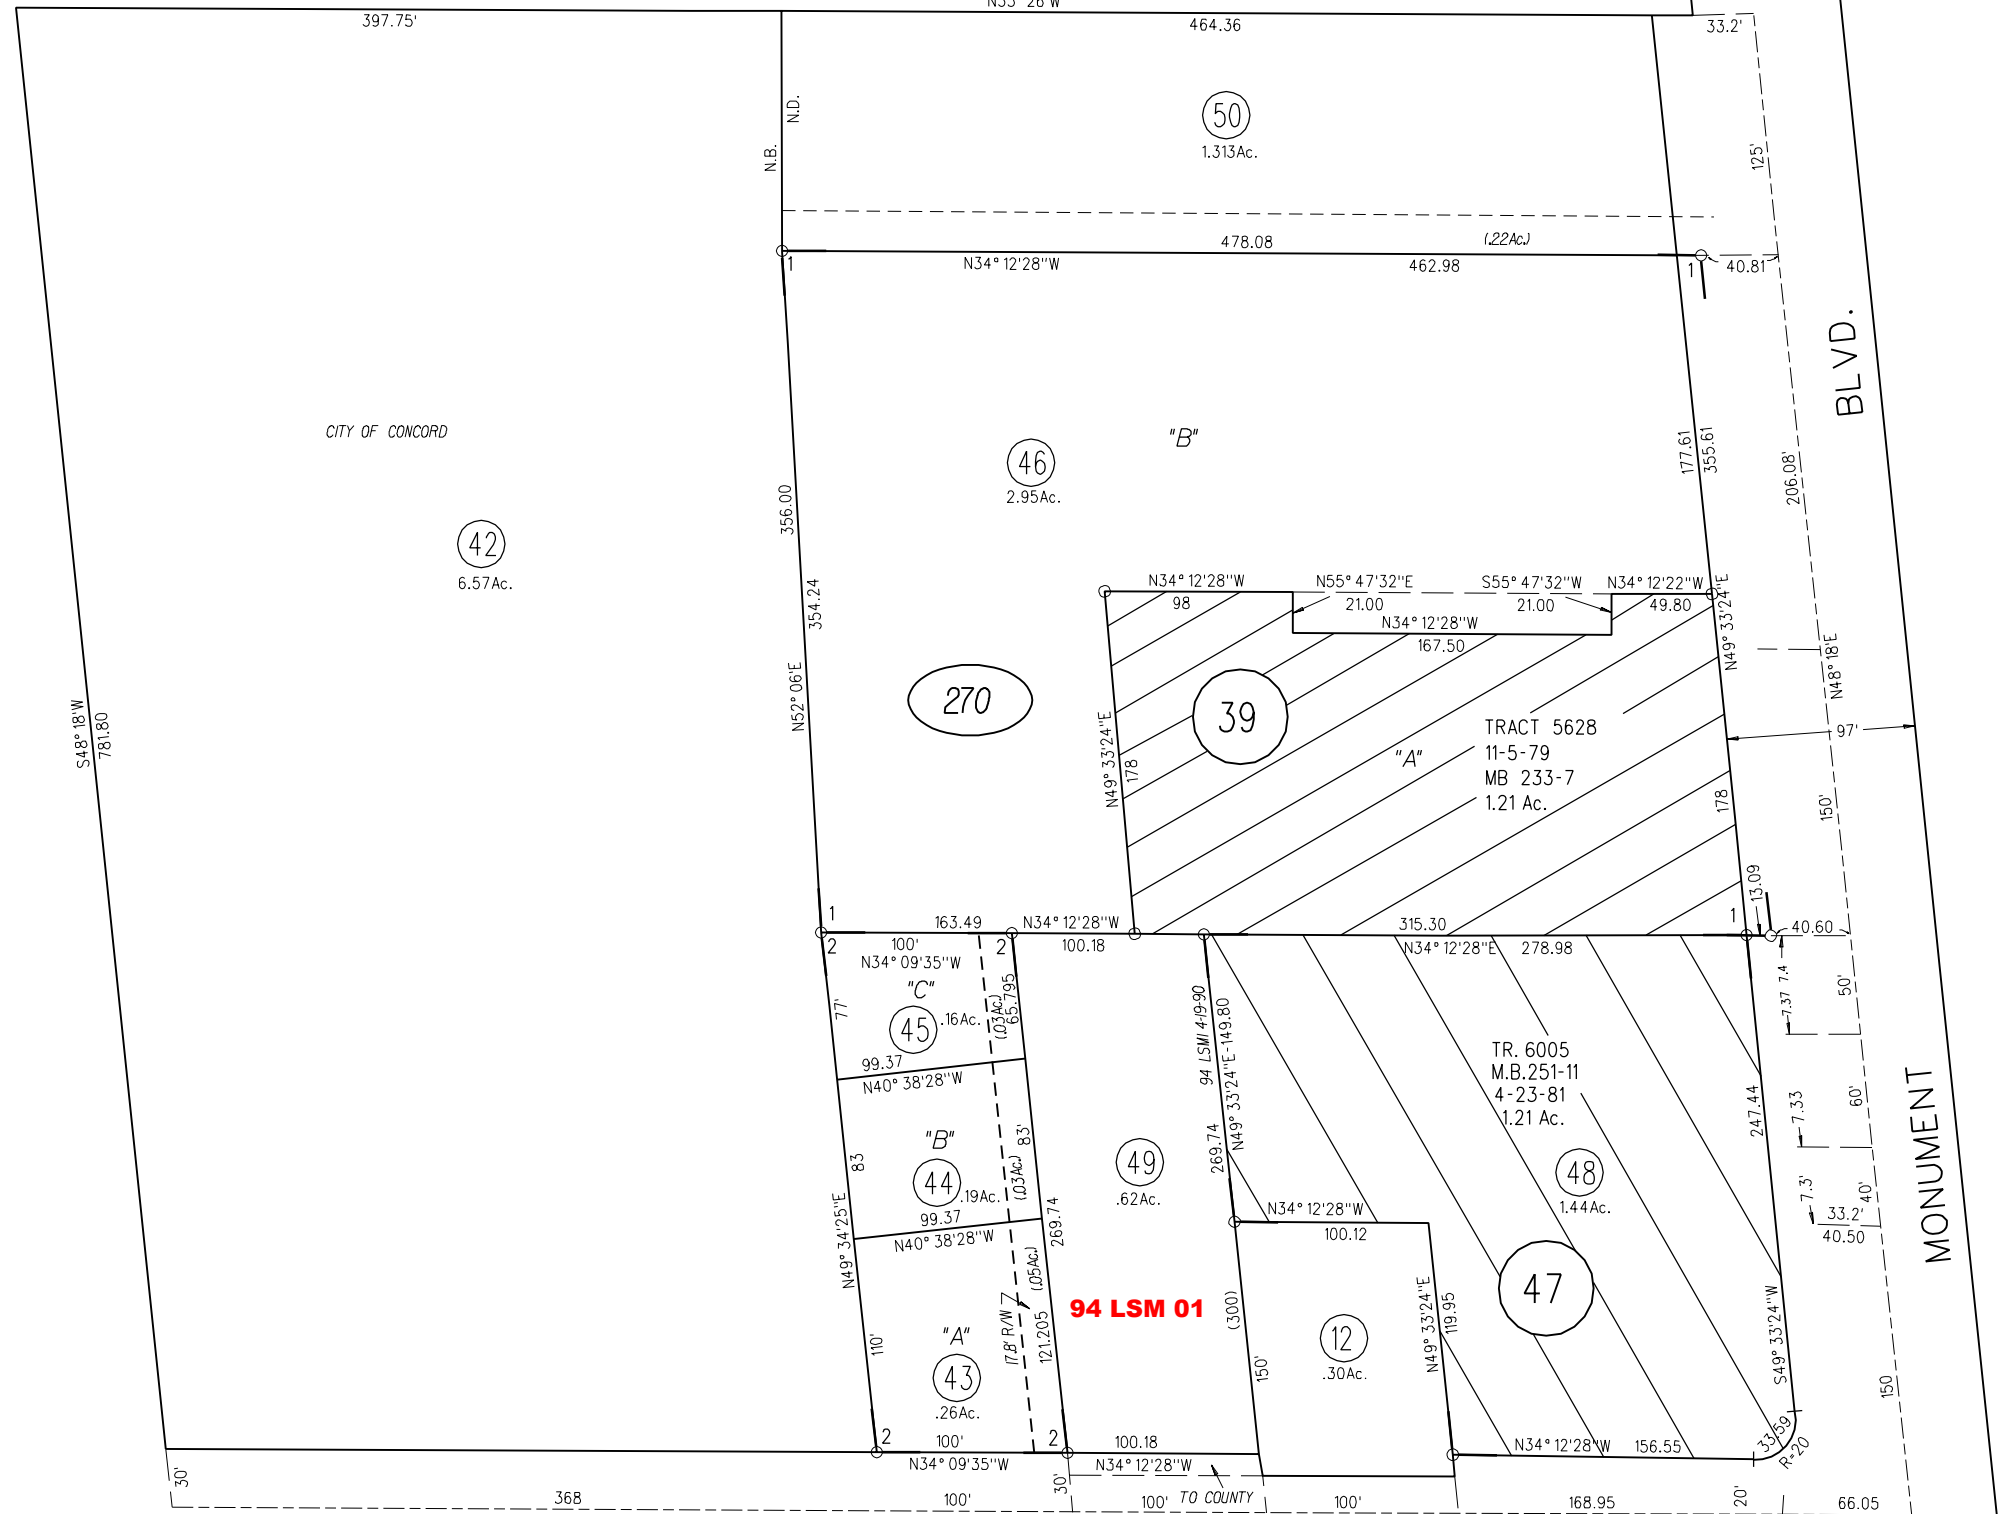

RANCHO MONTE DEL DIABLO

- 1- 28P.M.6 5-18-73
- 2- 56P.M.21 & 22 7-12-77

28

P.B.
147

24

270

NOTE: THIS MAP WAS PREPARED FOR ASSESSMENT PURPOSES ONLY. NO LIABILITY IS ASSUMED FOR THE ACCURACY OF THE INFORMATION DELINEATED HEREON. ASSESSOR'S PARCELS MAY NOT COMPLY WITH LOCAL LOT SPLIT OR BUILDING SITE ORDINANCES.

LOVELL CT.

25

26