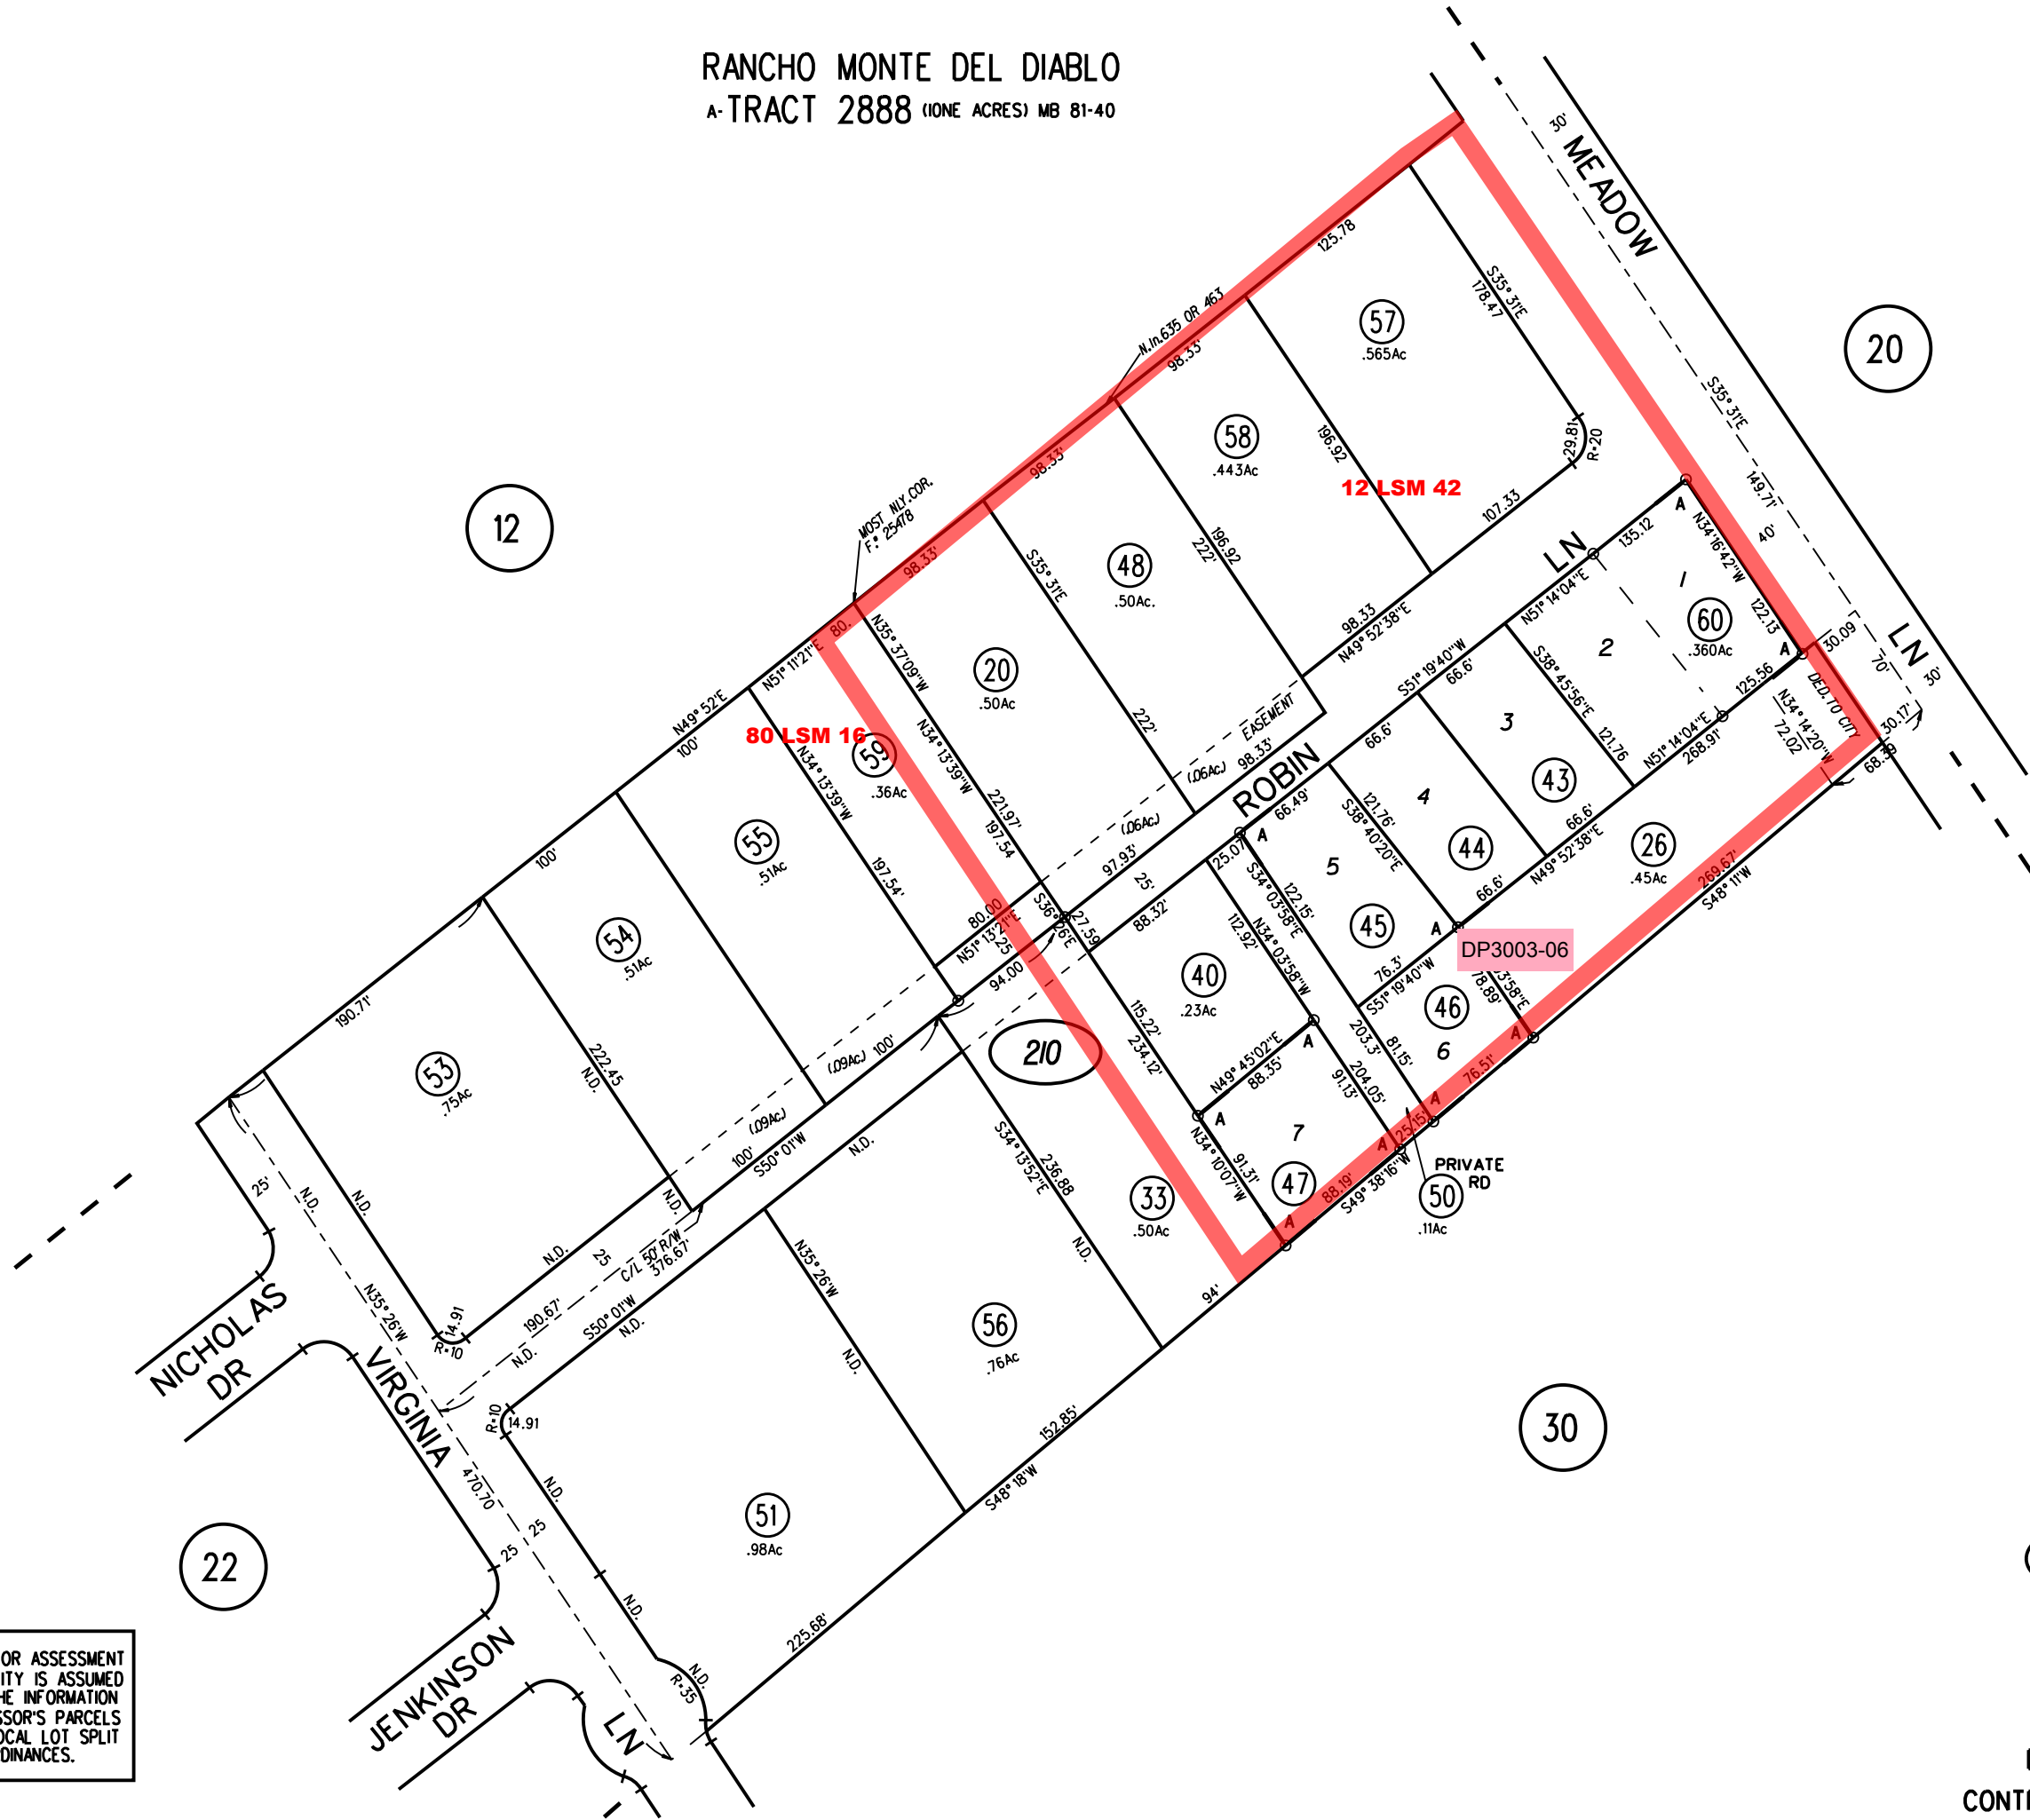

RANCHO MONTE DEL DIABLO
 A-TRACT 2888 (10NE ACRES) MB 81-40

NOTE: THIS MAP WAS PREPARED FOR ASSESSMENT PURPOSES ONLY. NO LIABILITY IS ASSUMED FOR THE ACCURACY OF THE INFORMATION DELINEATED HEREON. ASSESSOR'S PARCELS MAY NOT COMPLY WITH LOCAL LOT SPLIT OR BUILDING SITE ORDINANCES.

210 60
 11/08/12