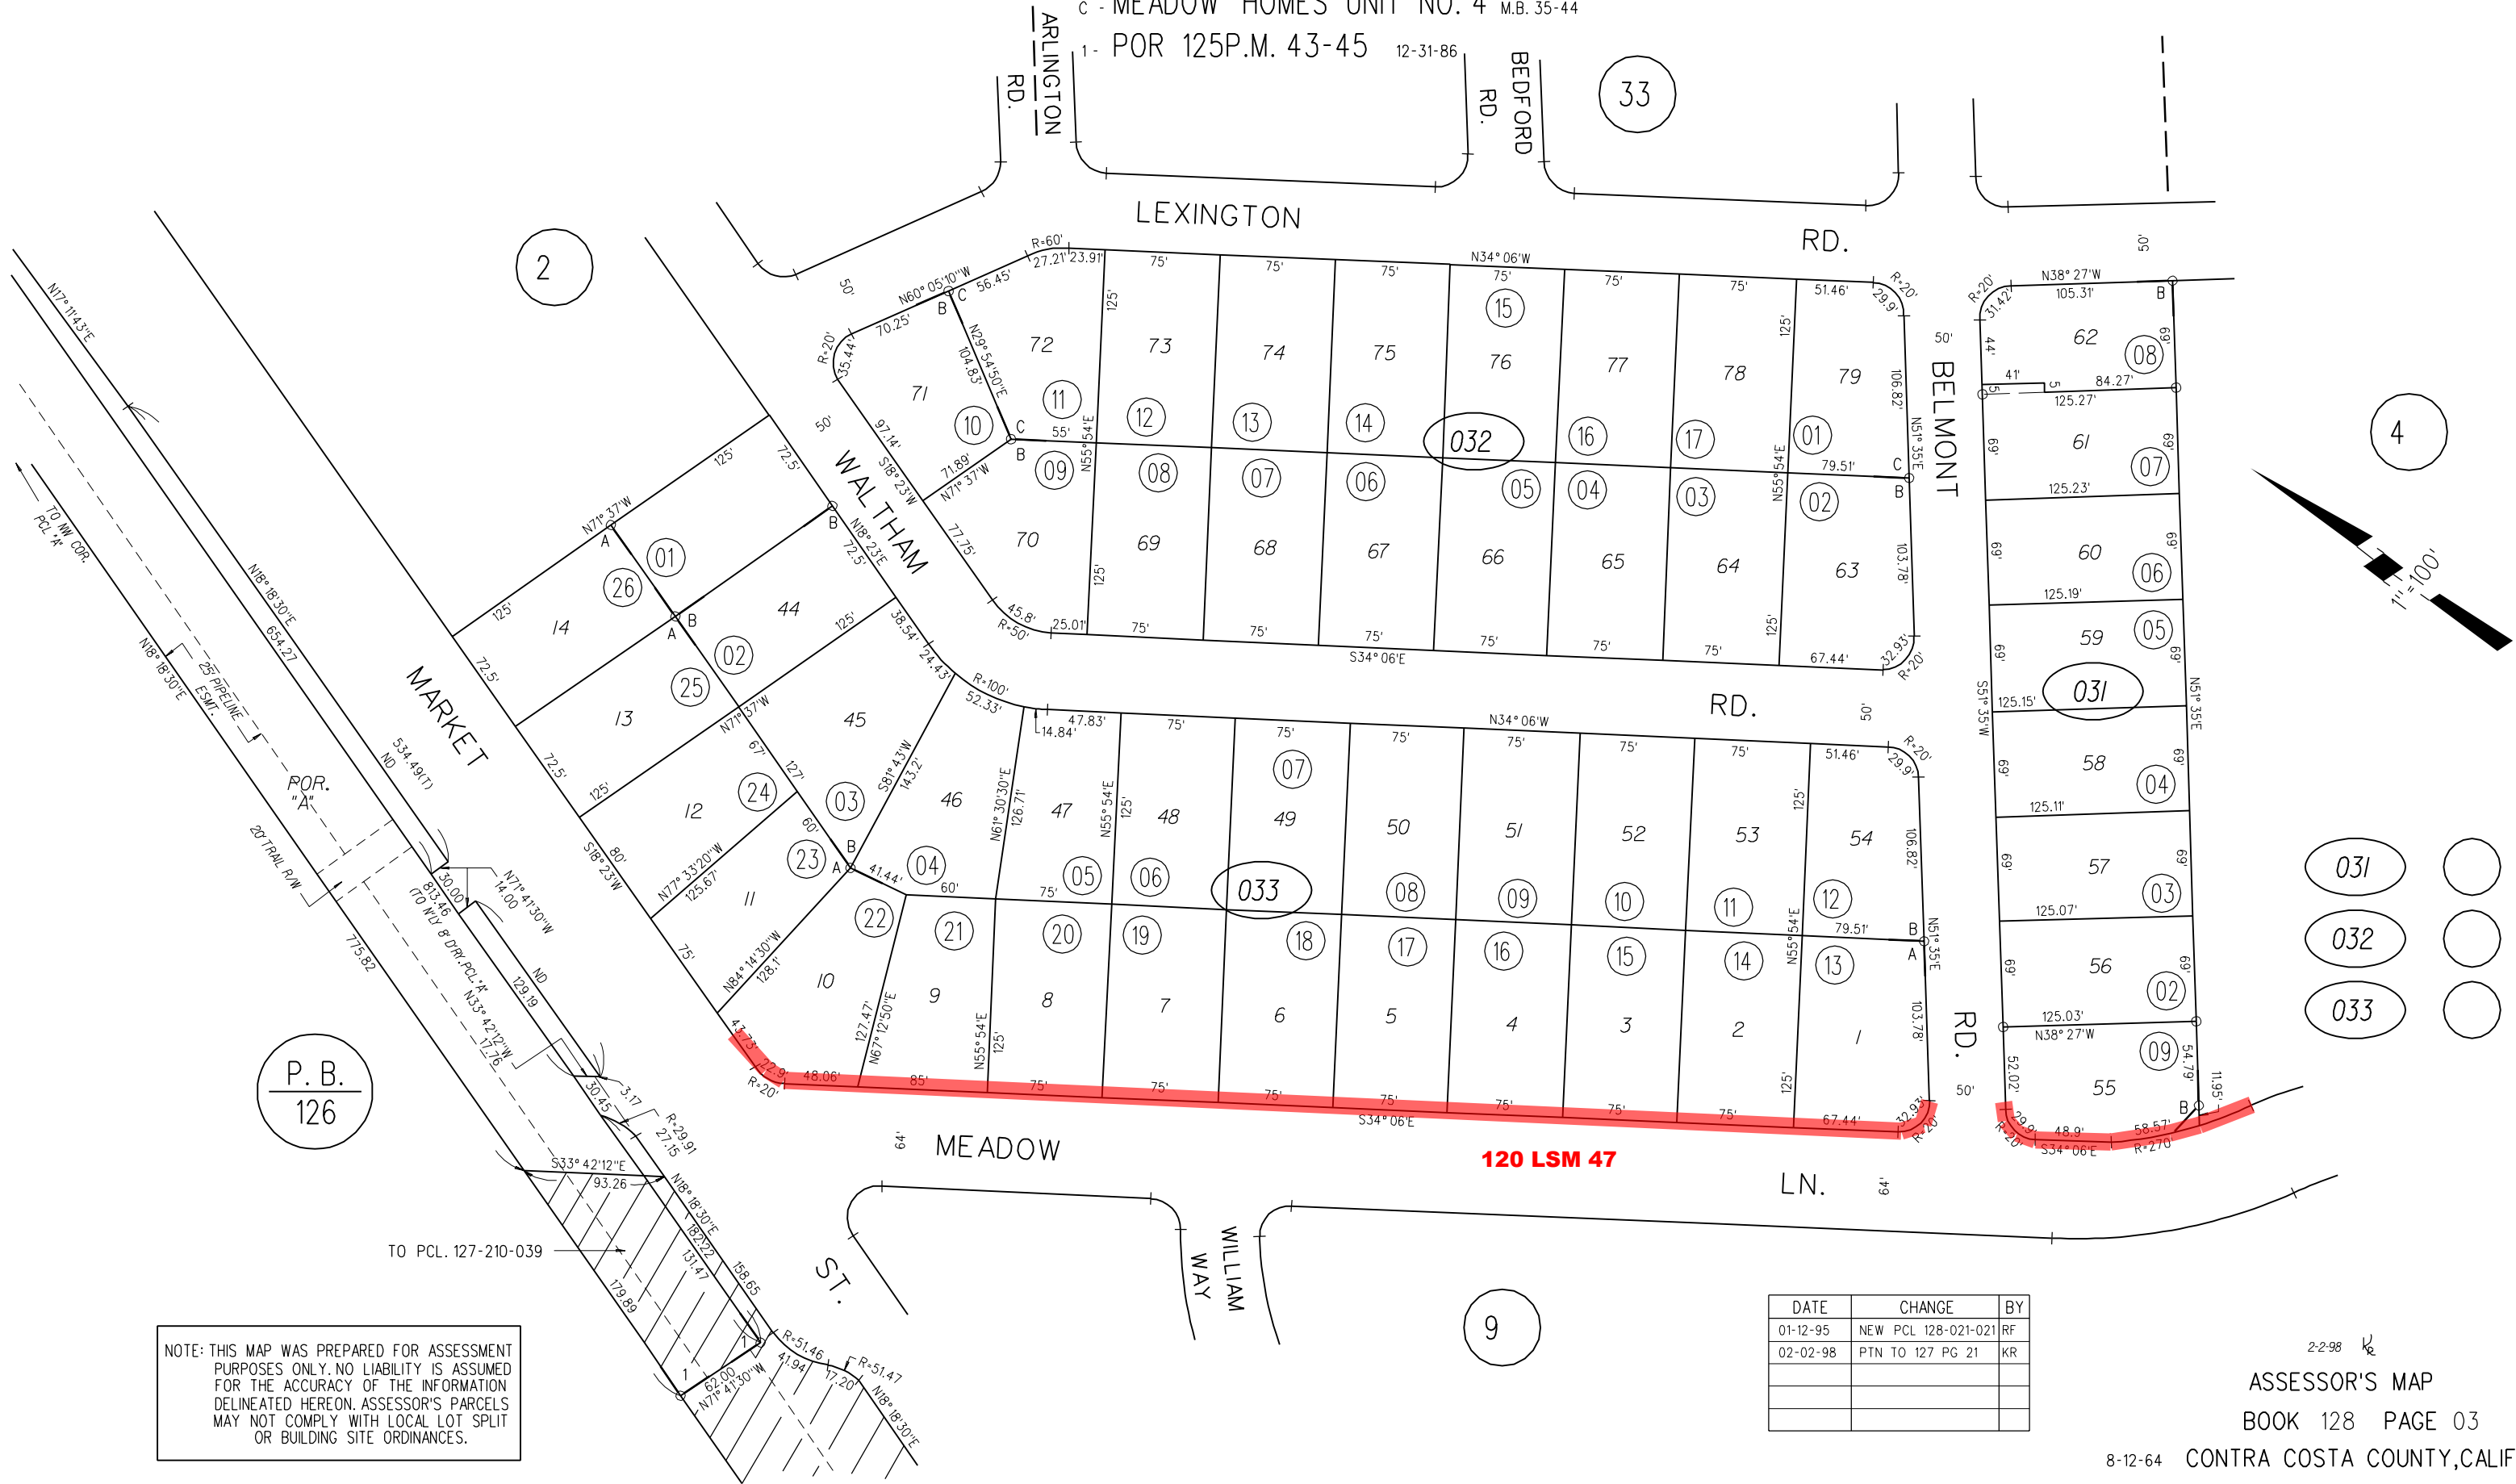

RANCHO MONTE DEL DIABLO

- A - MEADOW HOMES UNIT NO. 1 M.B. 31-15
- B - MEADOW HOMES UNIT NO. 3 M.B. 34-37
- C - MEADOW HOMES UNIT NO. 4 M.B. 35-44
- 1- POR 125P.M. 43-45 12-31-86

P. B.  
126

NOTE: THIS MAP WAS PREPARED FOR ASSESSMENT PURPOSES ONLY. NO LIABILITY IS ASSUMED FOR THE ACCURACY OF THE INFORMATION DELINEATED HEREON. ASSESSOR'S PARCELS MAY NOT COMPLY WITH LOCAL LOT SPLIT OR BUILDING SITE ORDINANCES.

DATE	CHANGE	BY
01-12-95	NEW PCL 128-021-021	RF
02-02-98	PTN TO 127 PG 21	KR