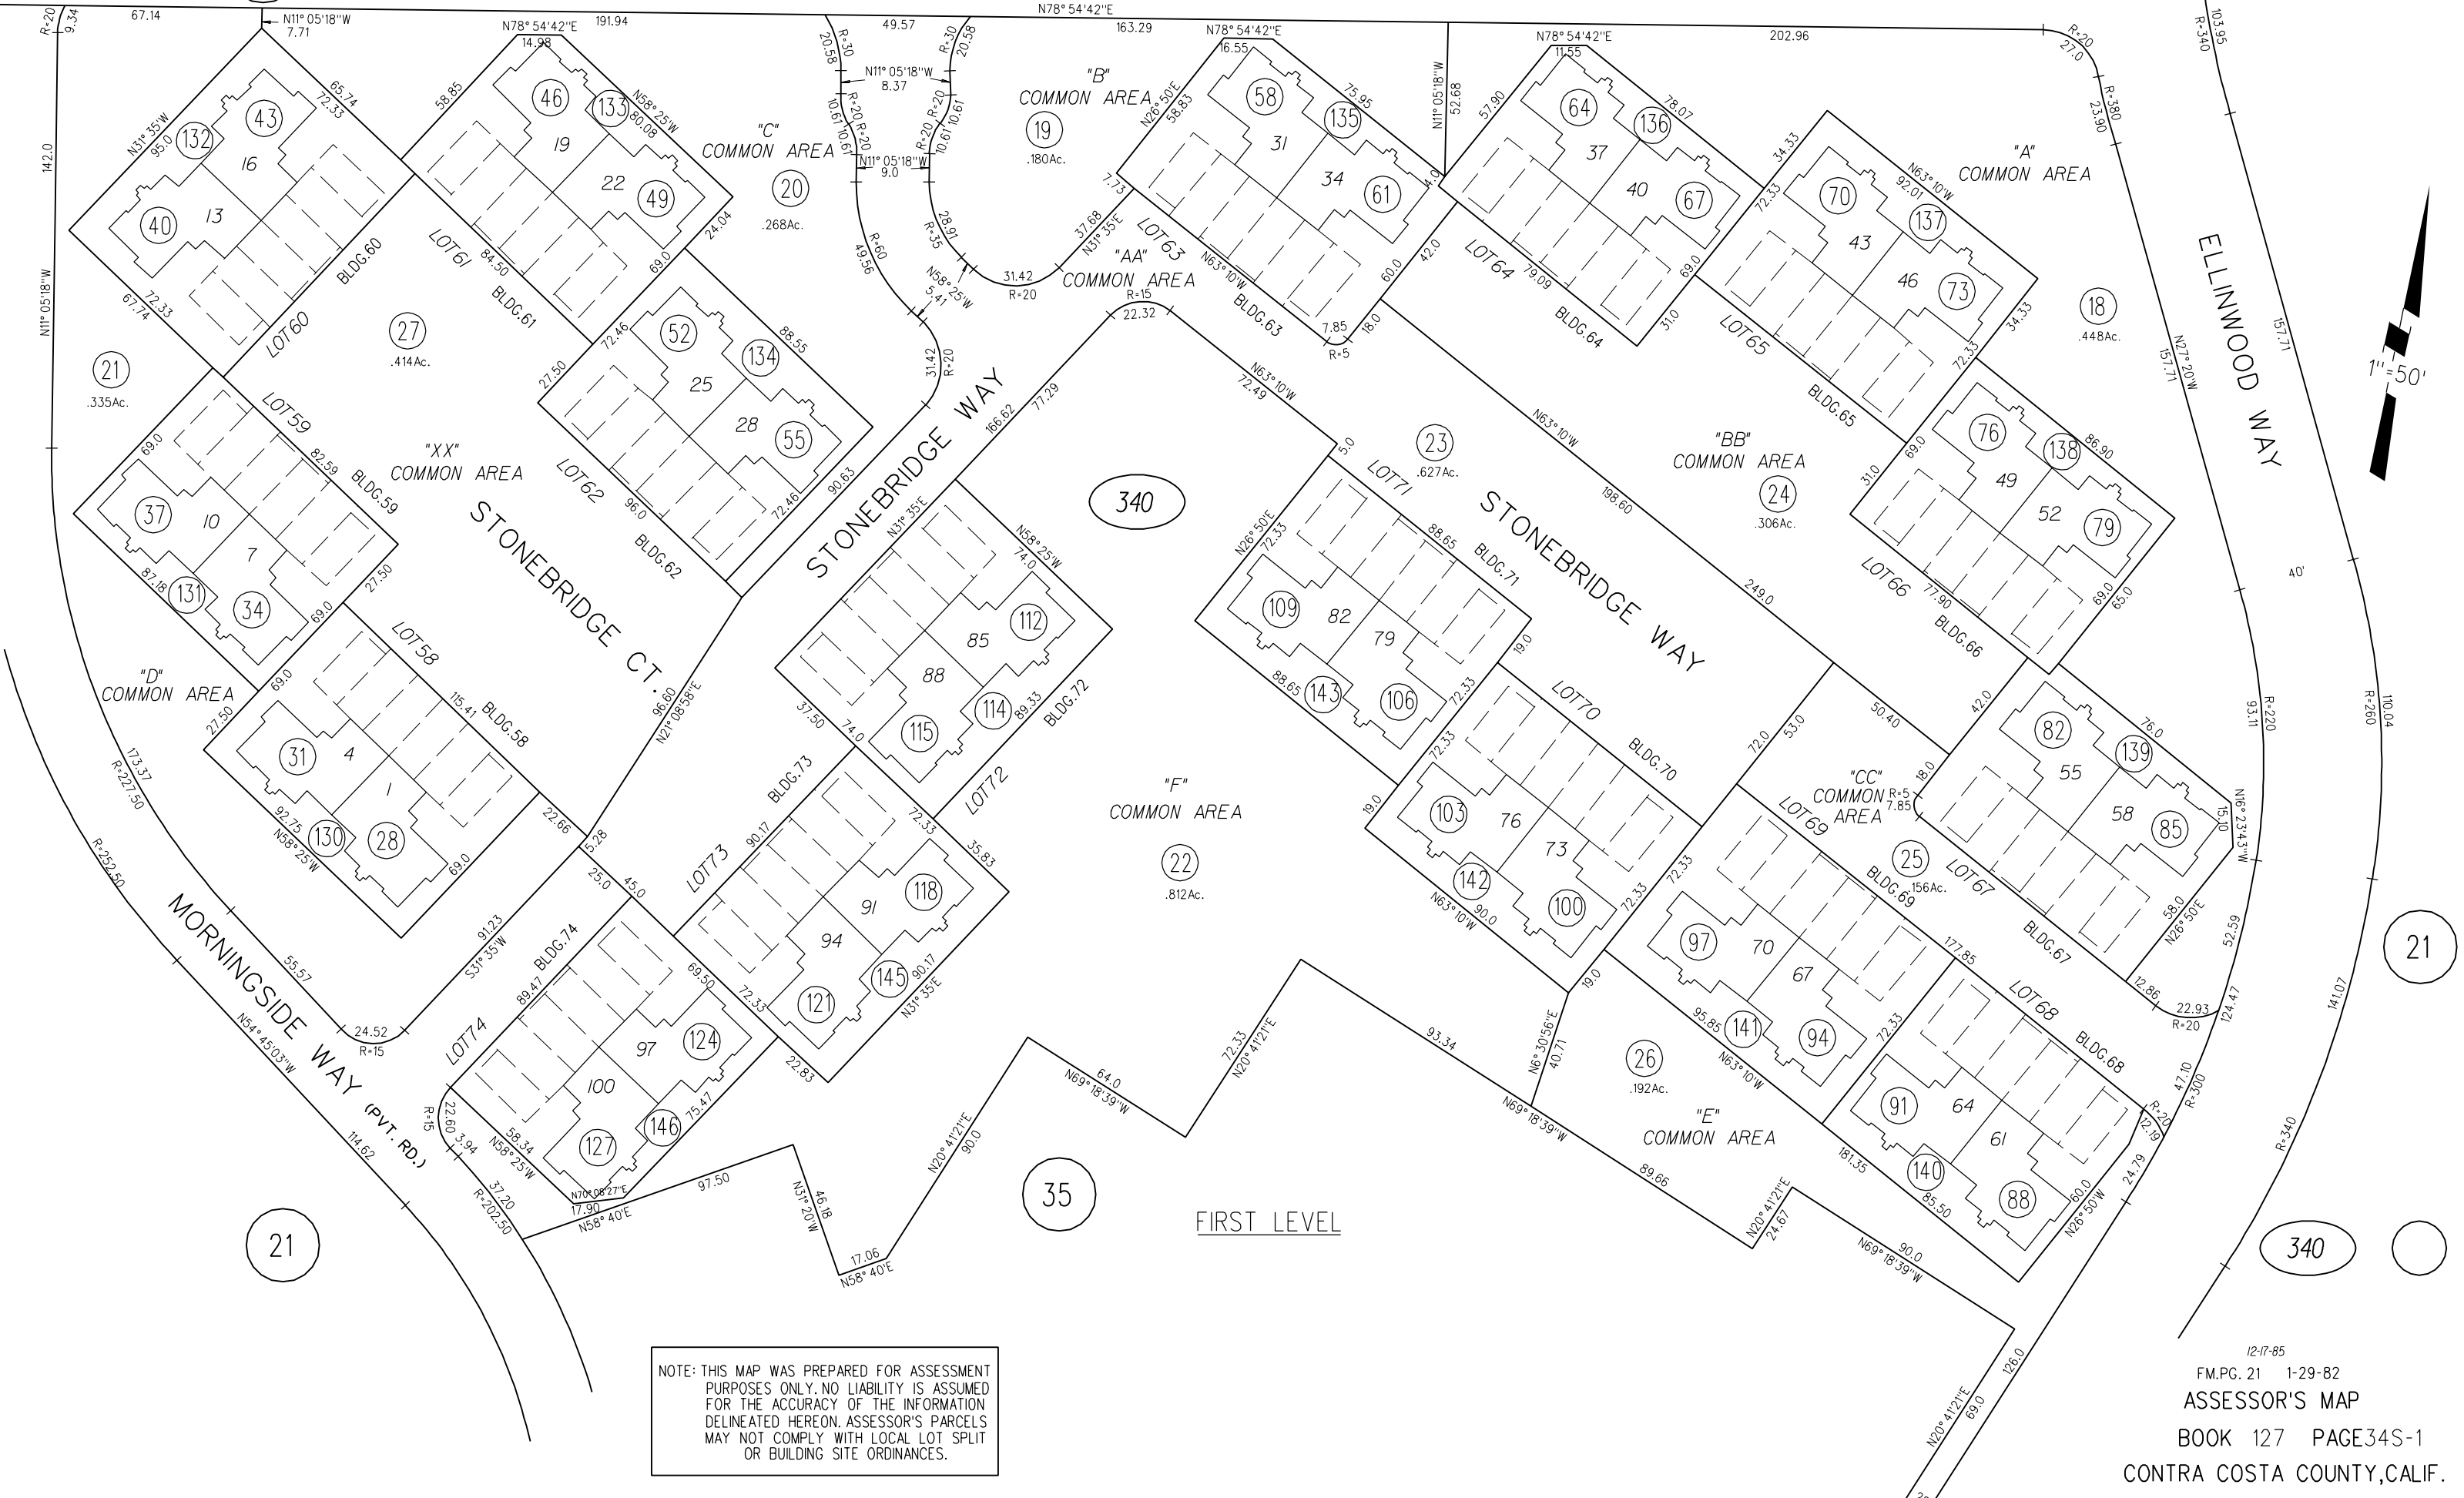

31

30

ELLINWOOD DR.

1982- POR. TRACT 5908 M.B. 252-33 (ELLINWOOD) CONDO. C.C.&R.'S 12624/52 11-21-85

NOTE: THIS MAP WAS PREPARED FOR ASSESSMENT PURPOSES ONLY. NO LIABILITY IS ASSUMED FOR THE ACCURACY OF THE INFORMATION DELINEATED HEREON. ASSESSOR'S PARCELS MAY NOT COMPLY WITH LOCAL LOT SPLIT OR BUILDING SITE ORDINANCES.

12-17-85  
 FM.PG. 21 1-29-82  
 ASSESSOR'S MAP  
 BOOK 127 PAGE 34S-1  
 CONTRA COSTA COUNTY, CALIF.