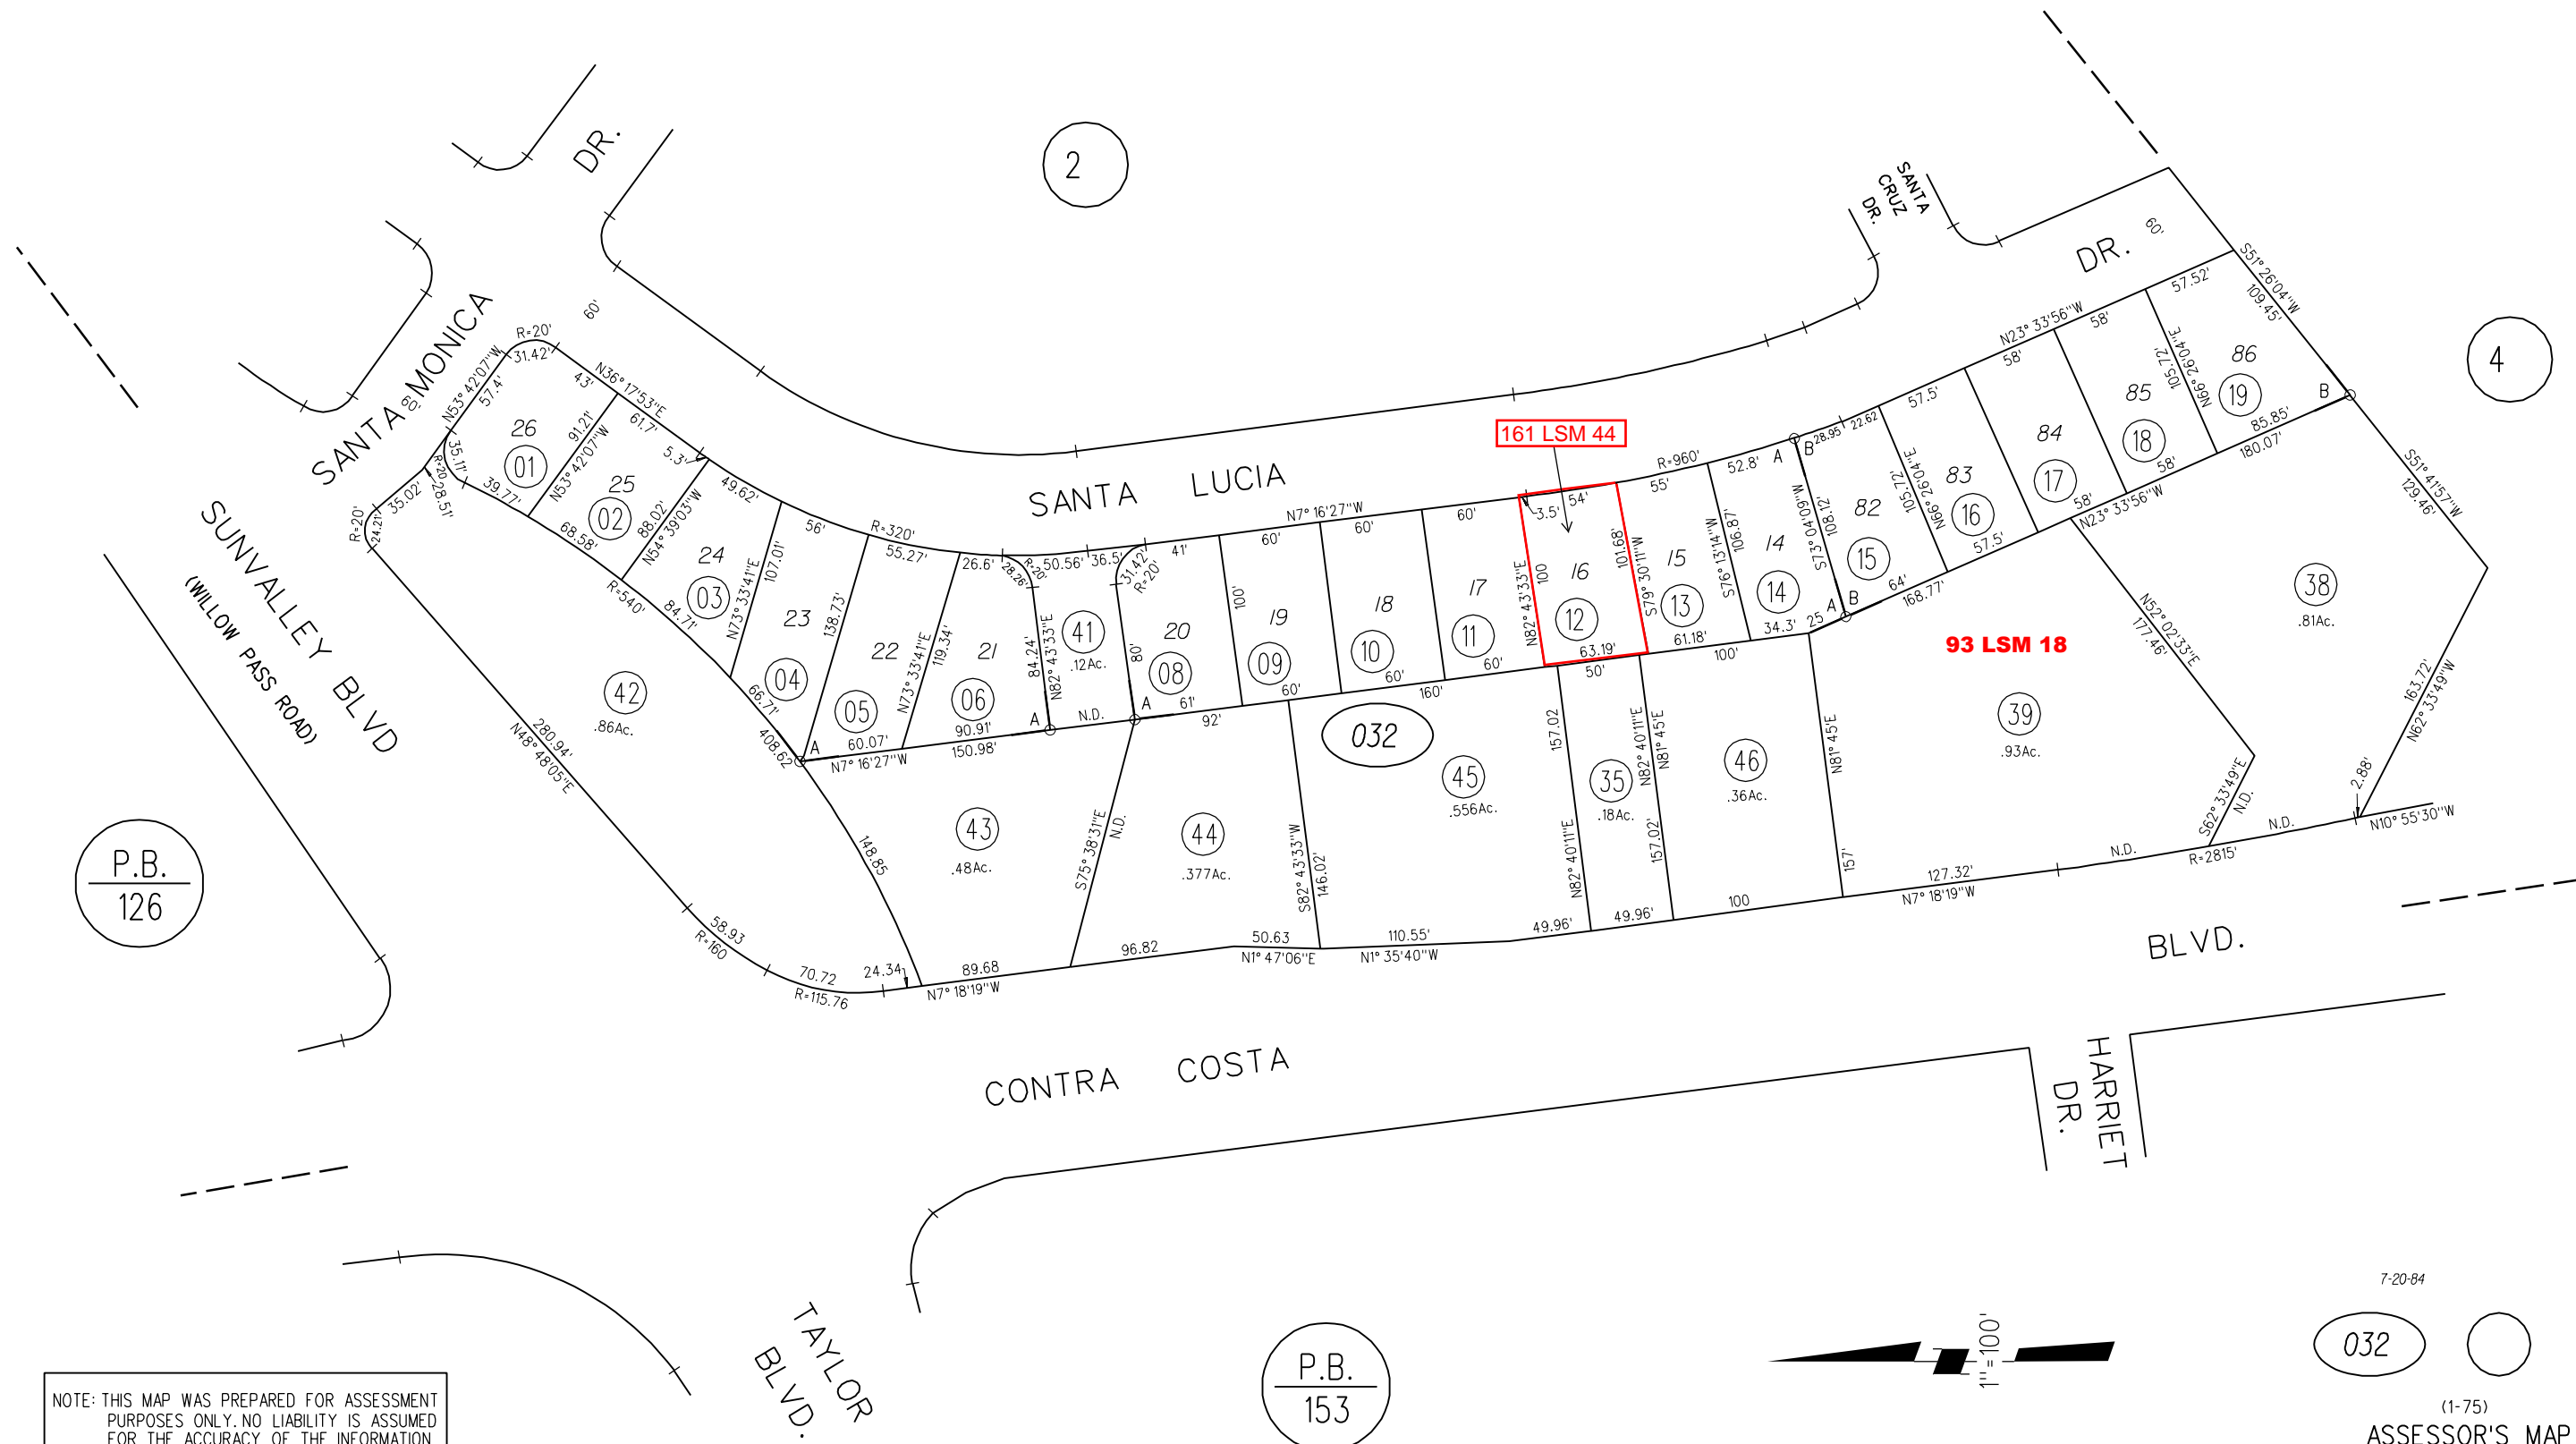

RANCHO MONTE DEL DIABLO

A- PLEASANT HILL MANOR UNIT NO. 1 M.B. 53-4

B- TRACT 2143 (PLEASANT HILL MANOR UNIT NO. 4) M.B. 60-5

NOTE: THIS MAP WAS PREPARED FOR ASSESSMENT PURPOSES ONLY. NO LIABILITY IS ASSUMED FOR THE ACCURACY OF THE INFORMATION DELINEATED HEREON. ASSESSOR'S PARCELS MAY NOT COMPLY WITH LOCAL LOT SPLIT OR BUILDING SITE ORDINANCES.

P.B.
126

P.B.
153

032