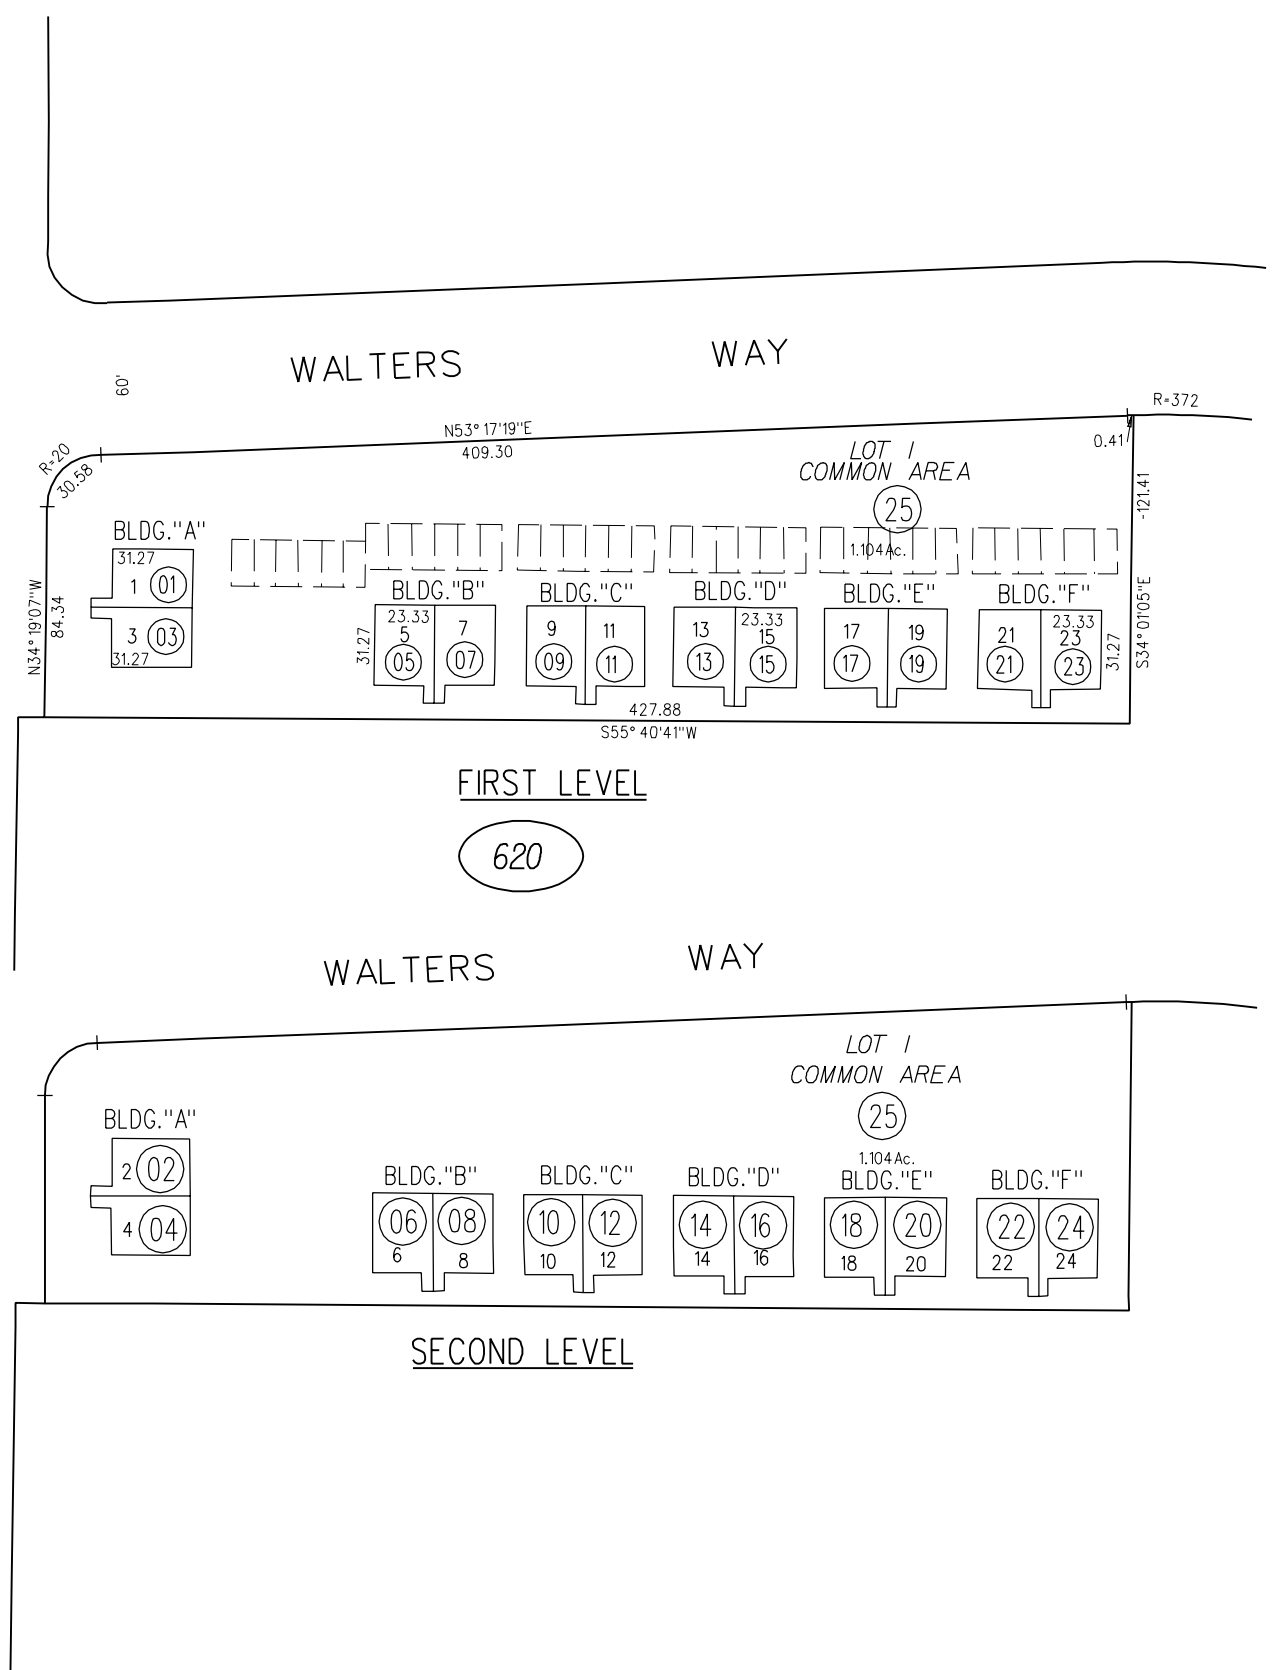

AVENUE

DETROIT

AVENUE

DETROIT

WALTERS WAY

WALTERS WAY

FIRST LEVEL

620

SECOND LEVEL

NOTE: THIS MAP WAS PREPARED FOR ASSESSMENT PURPOSES ONLY. NO LIABILITY IS ASSUMED FOR THE ACCURACY OF THE INFORMATION DELINEATED HEREON. ASSESSOR'S PARCELS MAY NOT COMPLY WITH LOCAL LOT SPLIT OR BUILDING SITE ORDINANCES.