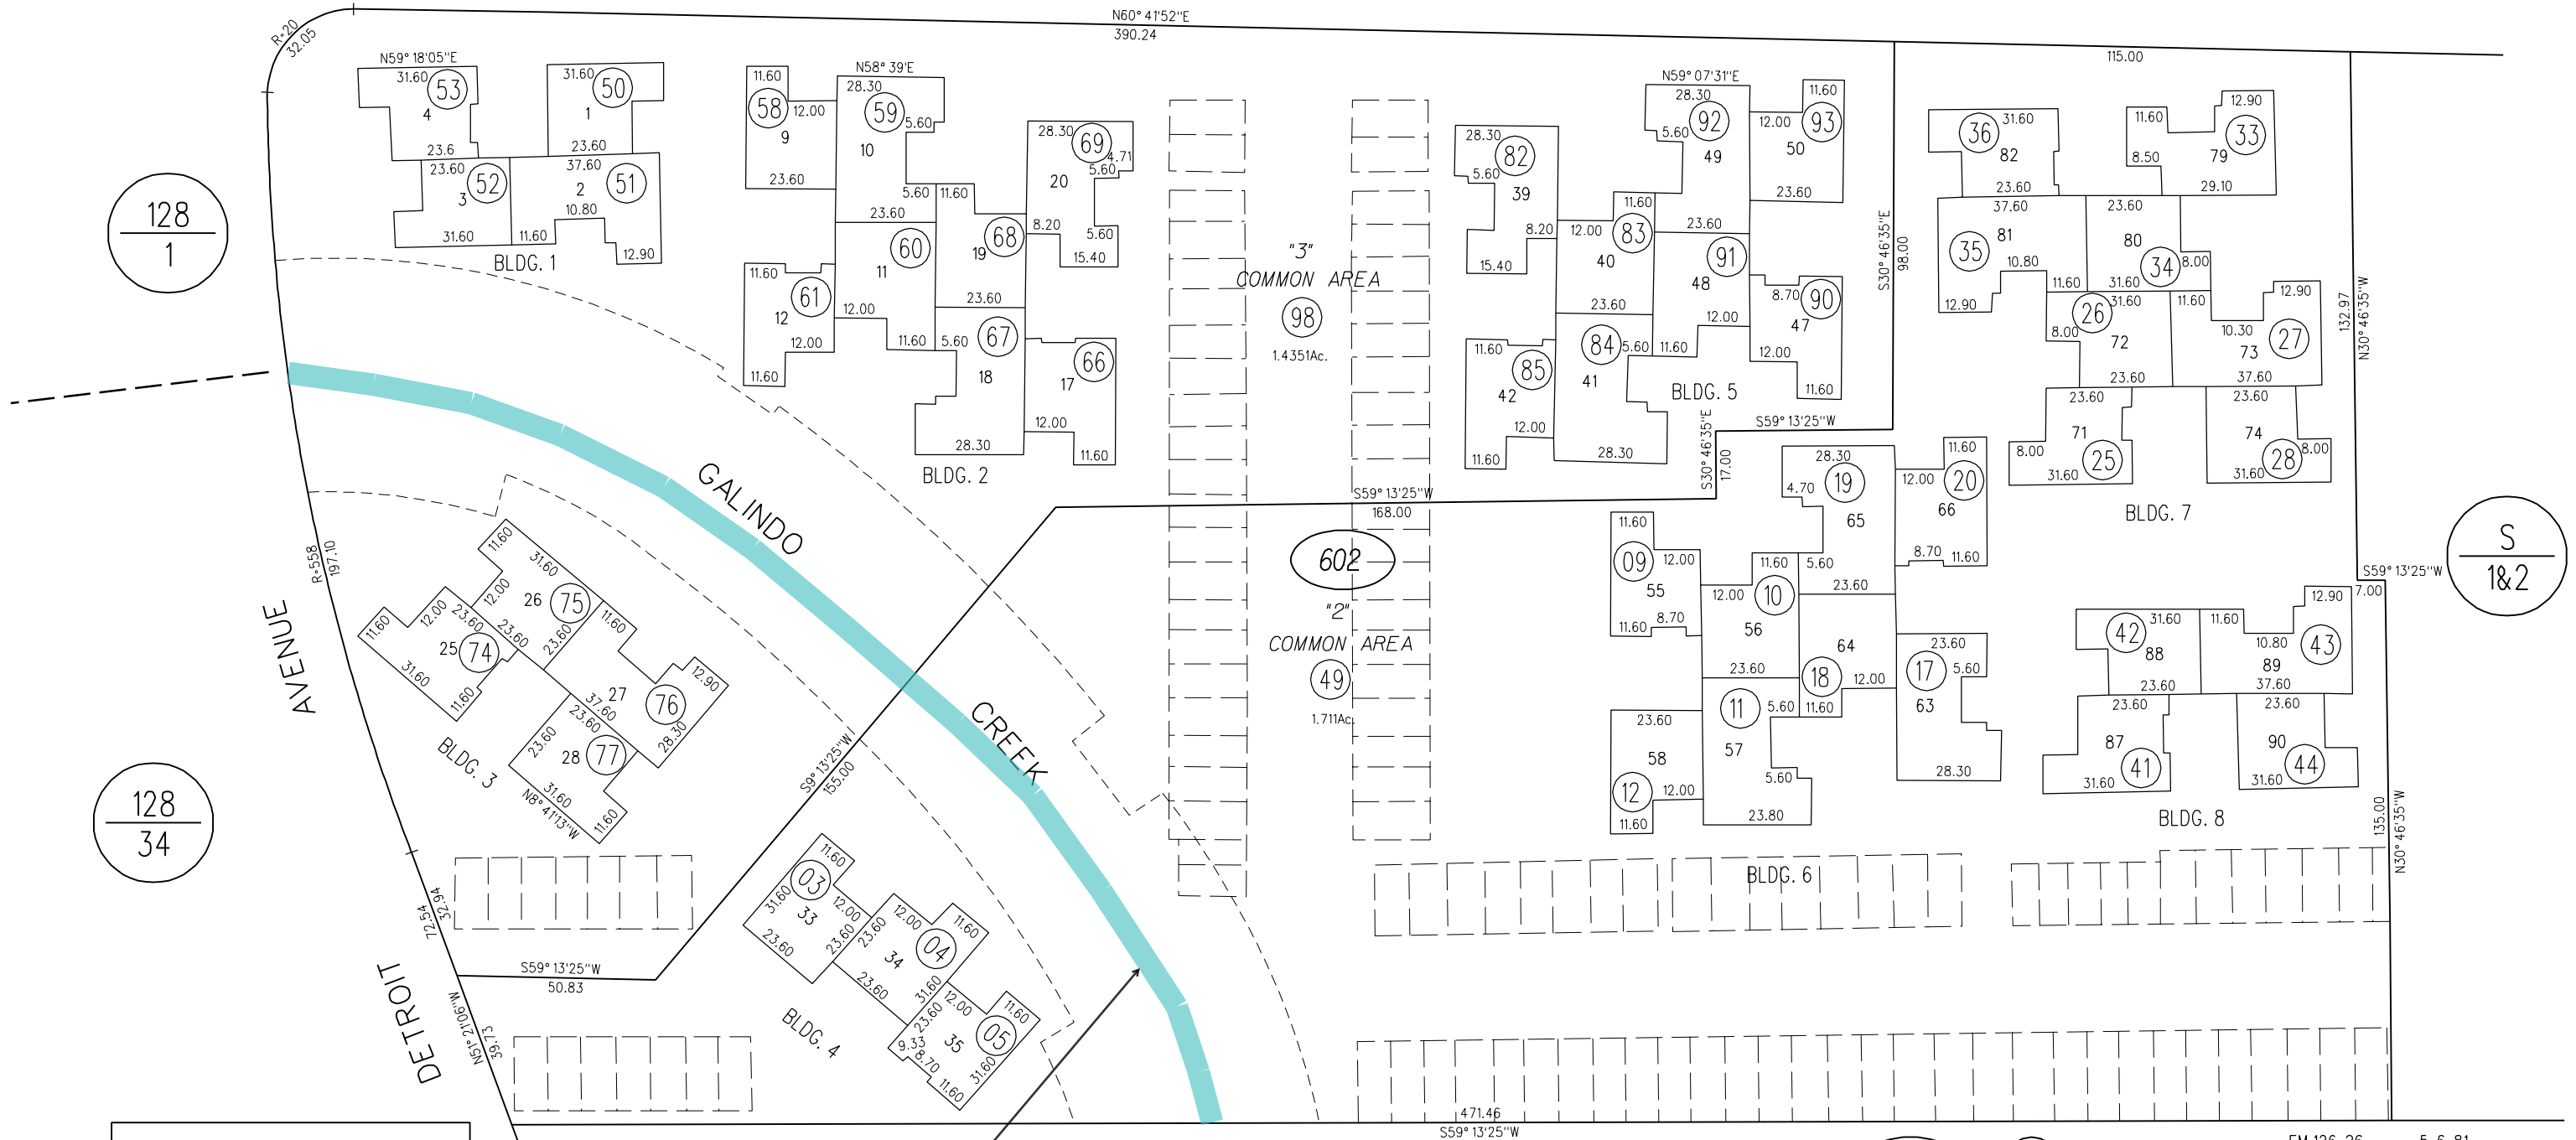

26

LAGUNA STREET

128 / 1

128 / 34

S / 1&2

NOTE: THIS MAP WAS PREPARED FOR ASSESSMENT PURPOSES ONLY. NO LIABILITY IS ASSUMED FOR THE ACCURACY OF THE INFORMATION DELINEATED HEREON. ASSESSOR'S PARCELS MAY NOT COMPLY WITH LOCAL LOT SPLIT OR BUILDING SITE ORDINANCES.

10425 or 142 / 7-28-81

23

FIRST LEVEL

602