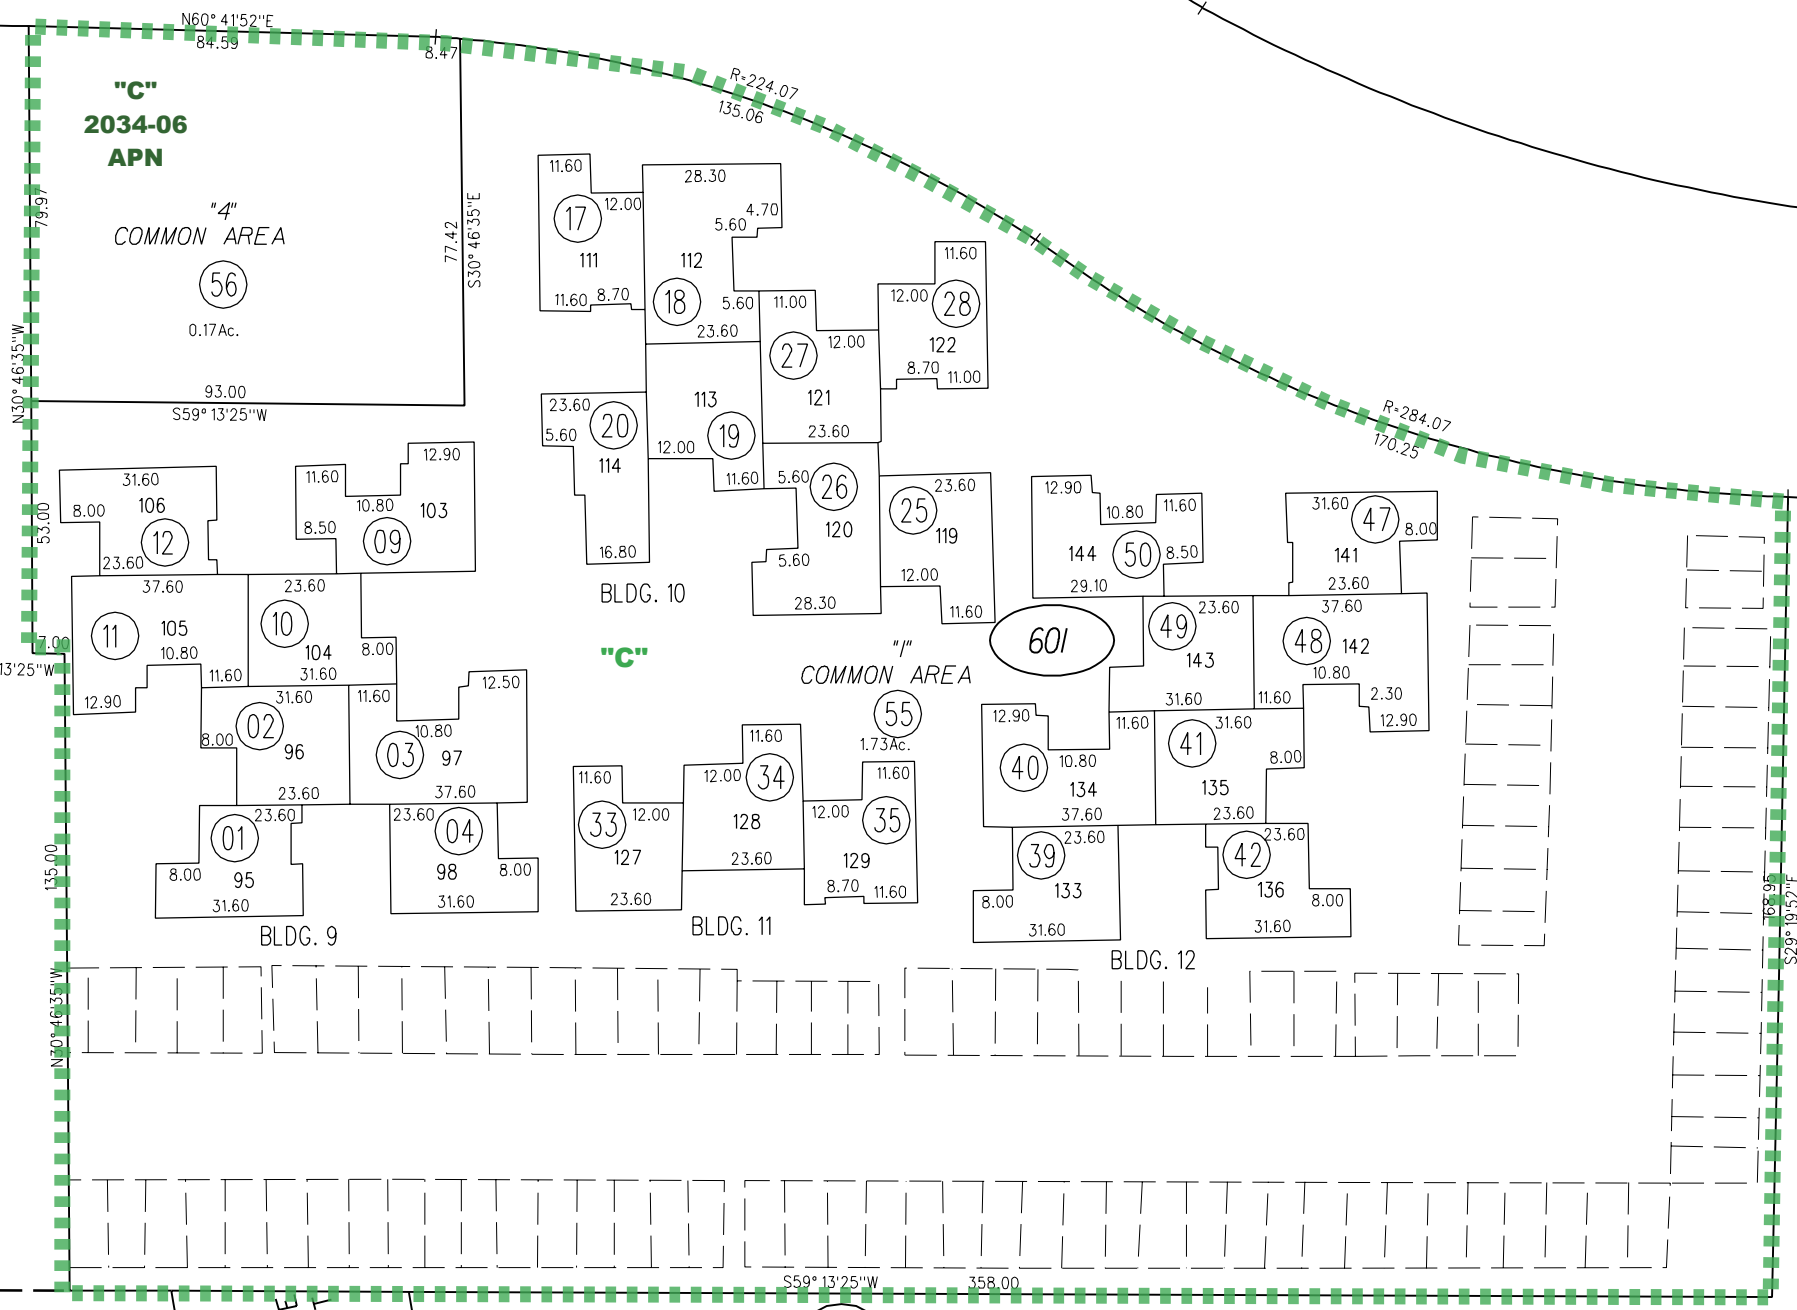

26

ADELAIDE STREET

25

LAGUNA

47

STREET

S
3

25

601

NOTE: THIS MAP WAS PREPARED FOR ASSESSMENT PURPOSES ONLY. NO LIABILITY IS ASSUMED FOR THE ACCURACY OF THE INFORMATION DELINEATED HEREON. ASSESSOR'S PARCELS MAY NOT COMPLY WITH LOCAL LOT SPLIT OR BUILDING SITE ORDINANCES.

23

FIRST LEVEL