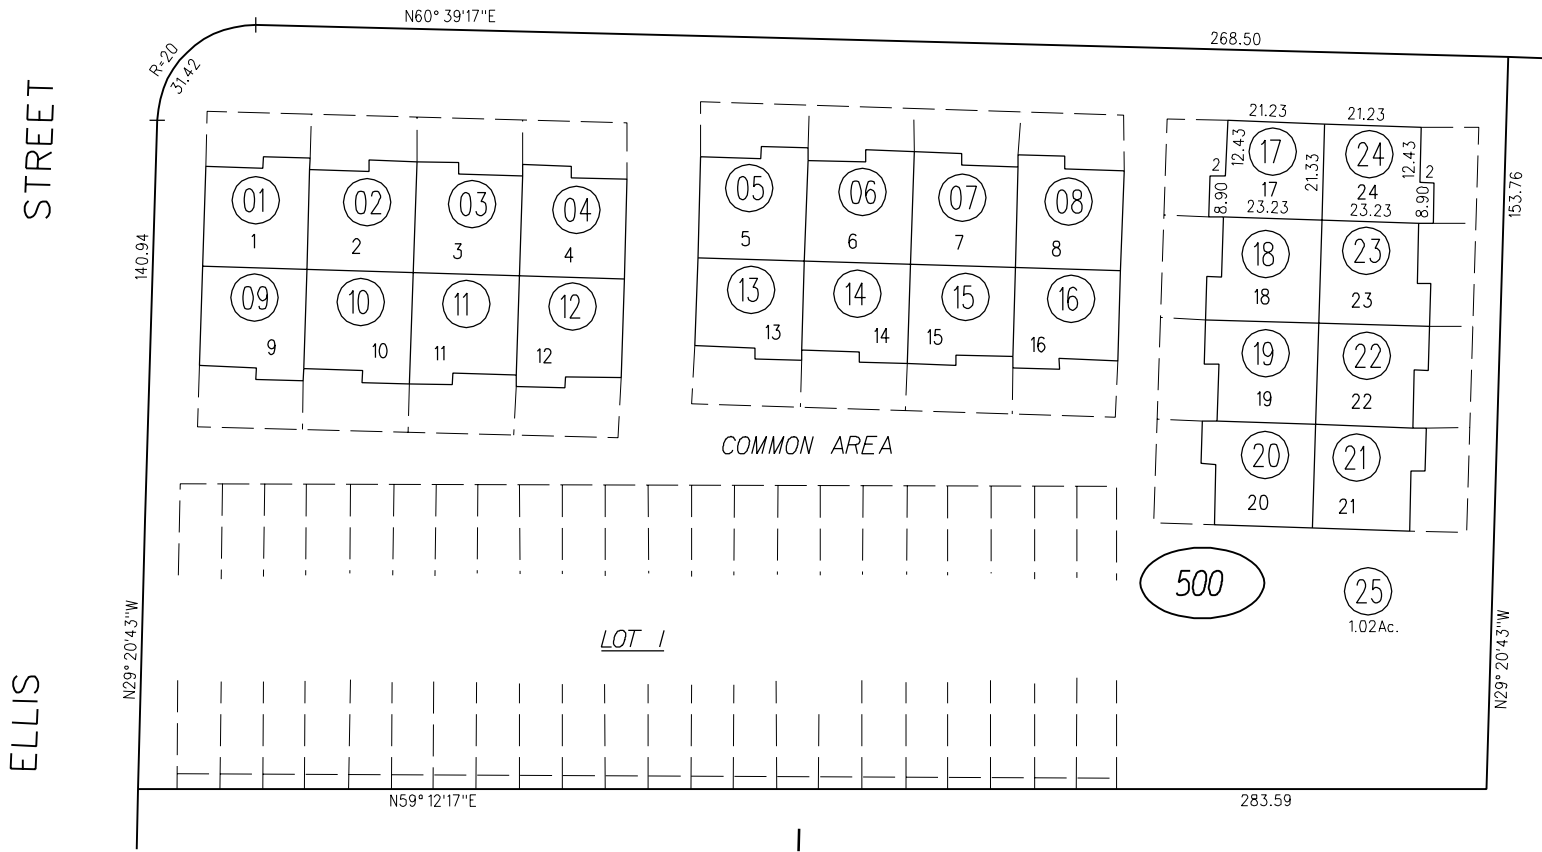

1979 ROLL TRACT 5151 LAKEPOINT CONDOMINIUMS MB 217-10

24

LAGUNA

ST.

NOTE: THIS MAP WAS PREPARED FOR ASSESSMENT PURPOSES ONLY. NO LIABILITY IS ASSUMED FOR THE ACCURACY OF THE INFORMATION DELINEATED HEREON. ASSESSOR'S PARCELS MAY NOT COMPLY WITH LOCAL LOT SPLIT OR BUILDING SITE ORDINANCES.

500