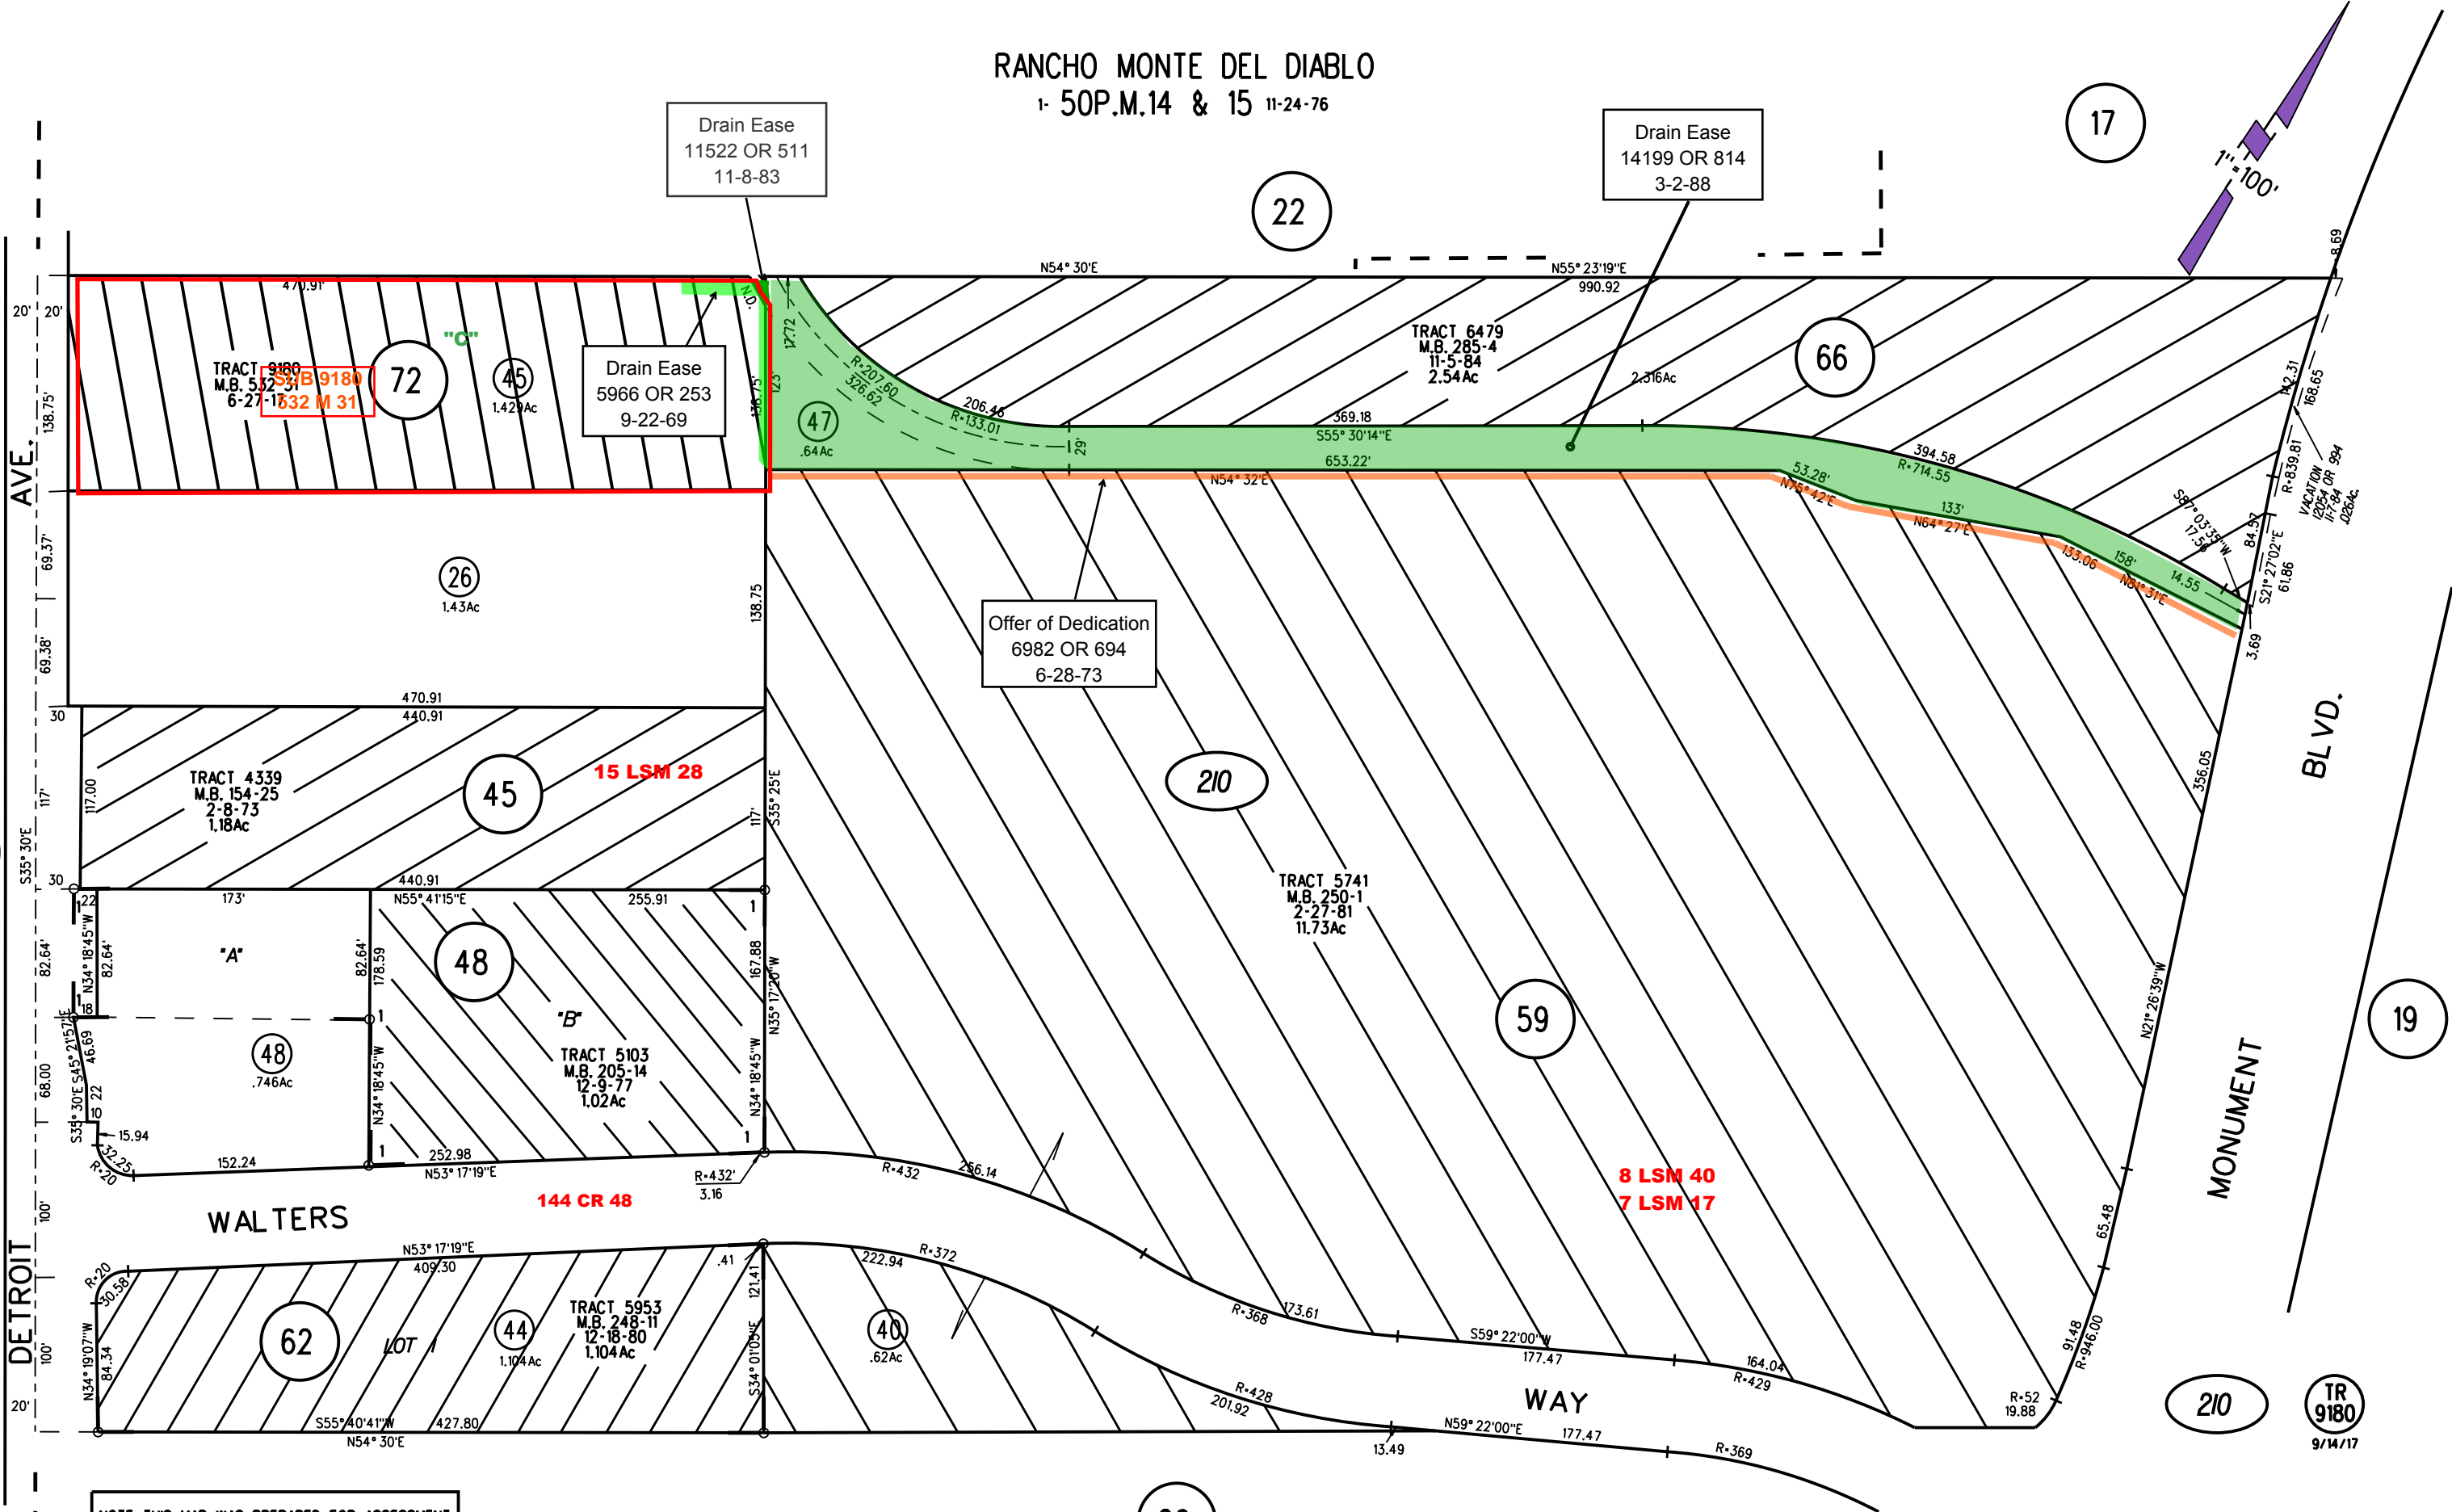

RANCHO MONTE DEL DIABLO

1- 50P.M.14 & 15 11-24-76

P.B. 128

NOTE: THIS MAP WAS PREPARED FOR ASSESSMENT PURPOSES ONLY. NO LIABILITY IS ASSUMED FOR THE ACCURACY OF THE INFORMATION DELINEATED HEREON. ASSESSOR'S PARCELS MAY NOT COMPLY WITH LOCAL LOT SPLIT OR BUILDING SITE ORDINANCES.