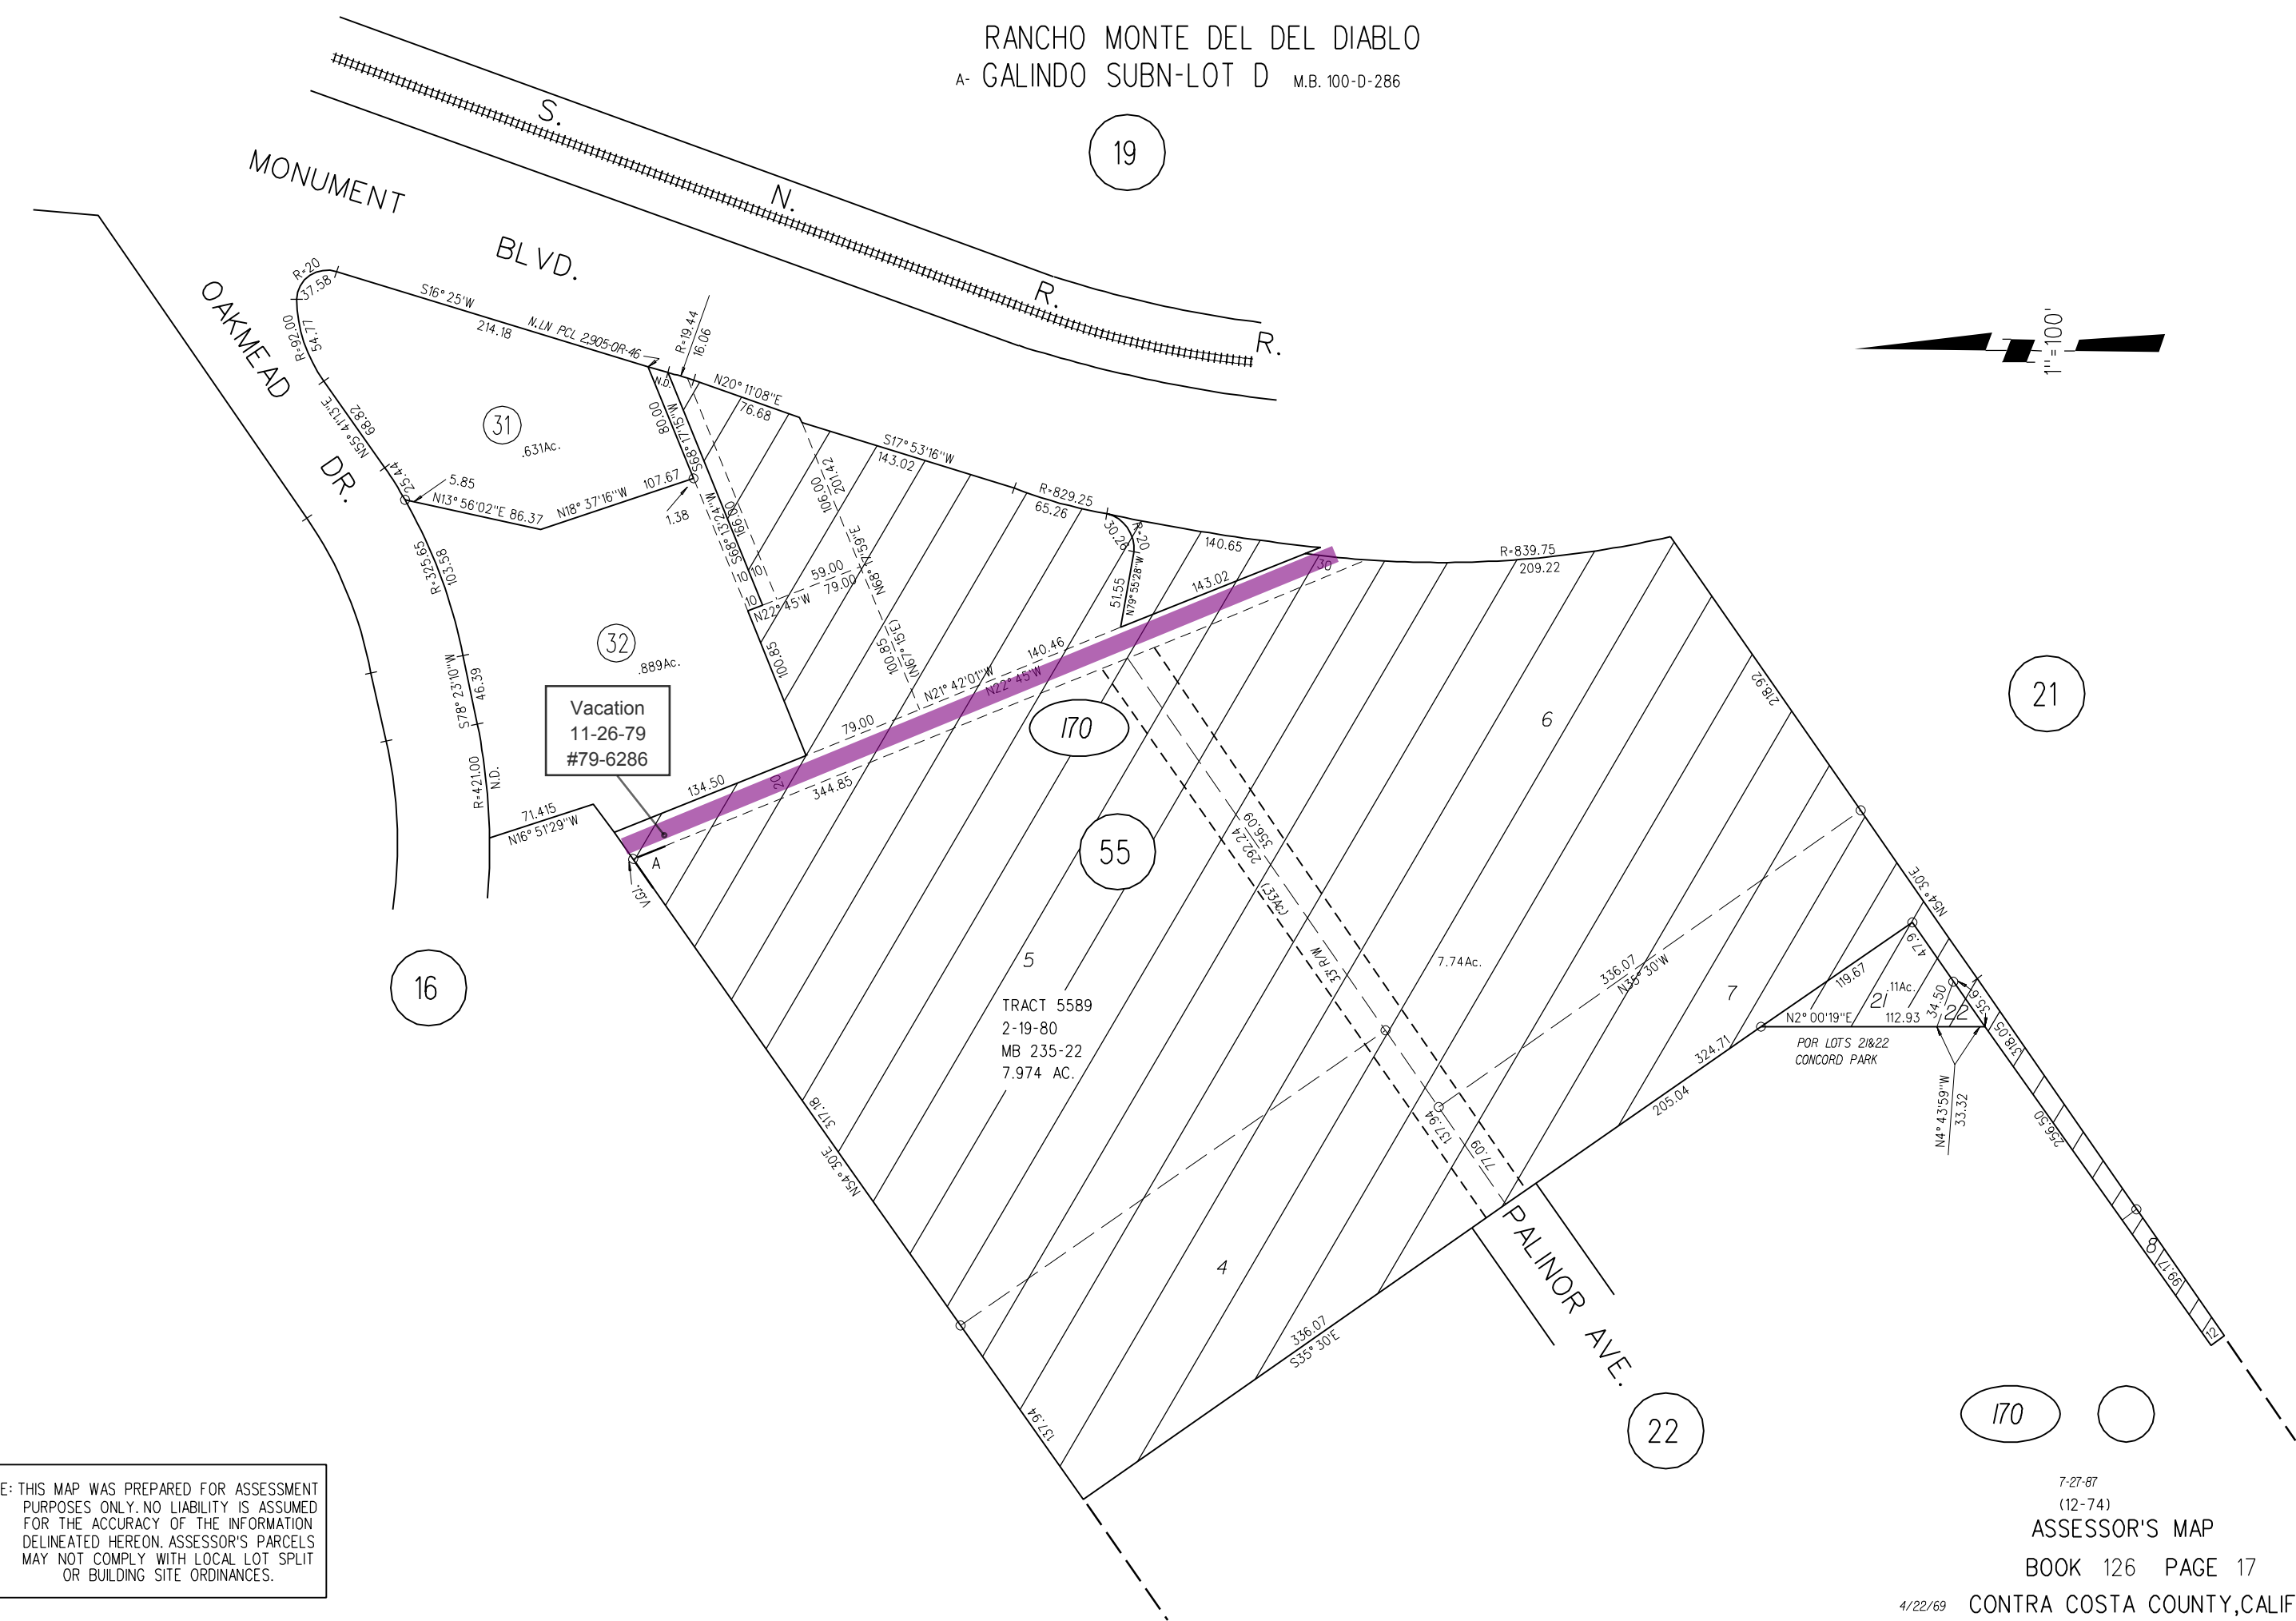

RANCHO MONTE DEL DEL DIABLO  
 A- GALINDO SUBN-LOT D M.B. 100-D-286

Vacation  
 11-26-79  
 #79-6286

TRACT 5589  
 2-19-80  
 MB 235-22  
 7.974 AC.

NOTE: THIS MAP WAS PREPARED FOR ASSESSMENT PURPOSES ONLY. NO LIABILITY IS ASSUMED FOR THE ACCURACY OF THE INFORMATION DELINEATED HEREON. ASSESSOR'S PARCELS MAY NOT COMPLY WITH LOCAL LOT SPLIT OR BUILDING SITE ORDINANCES.