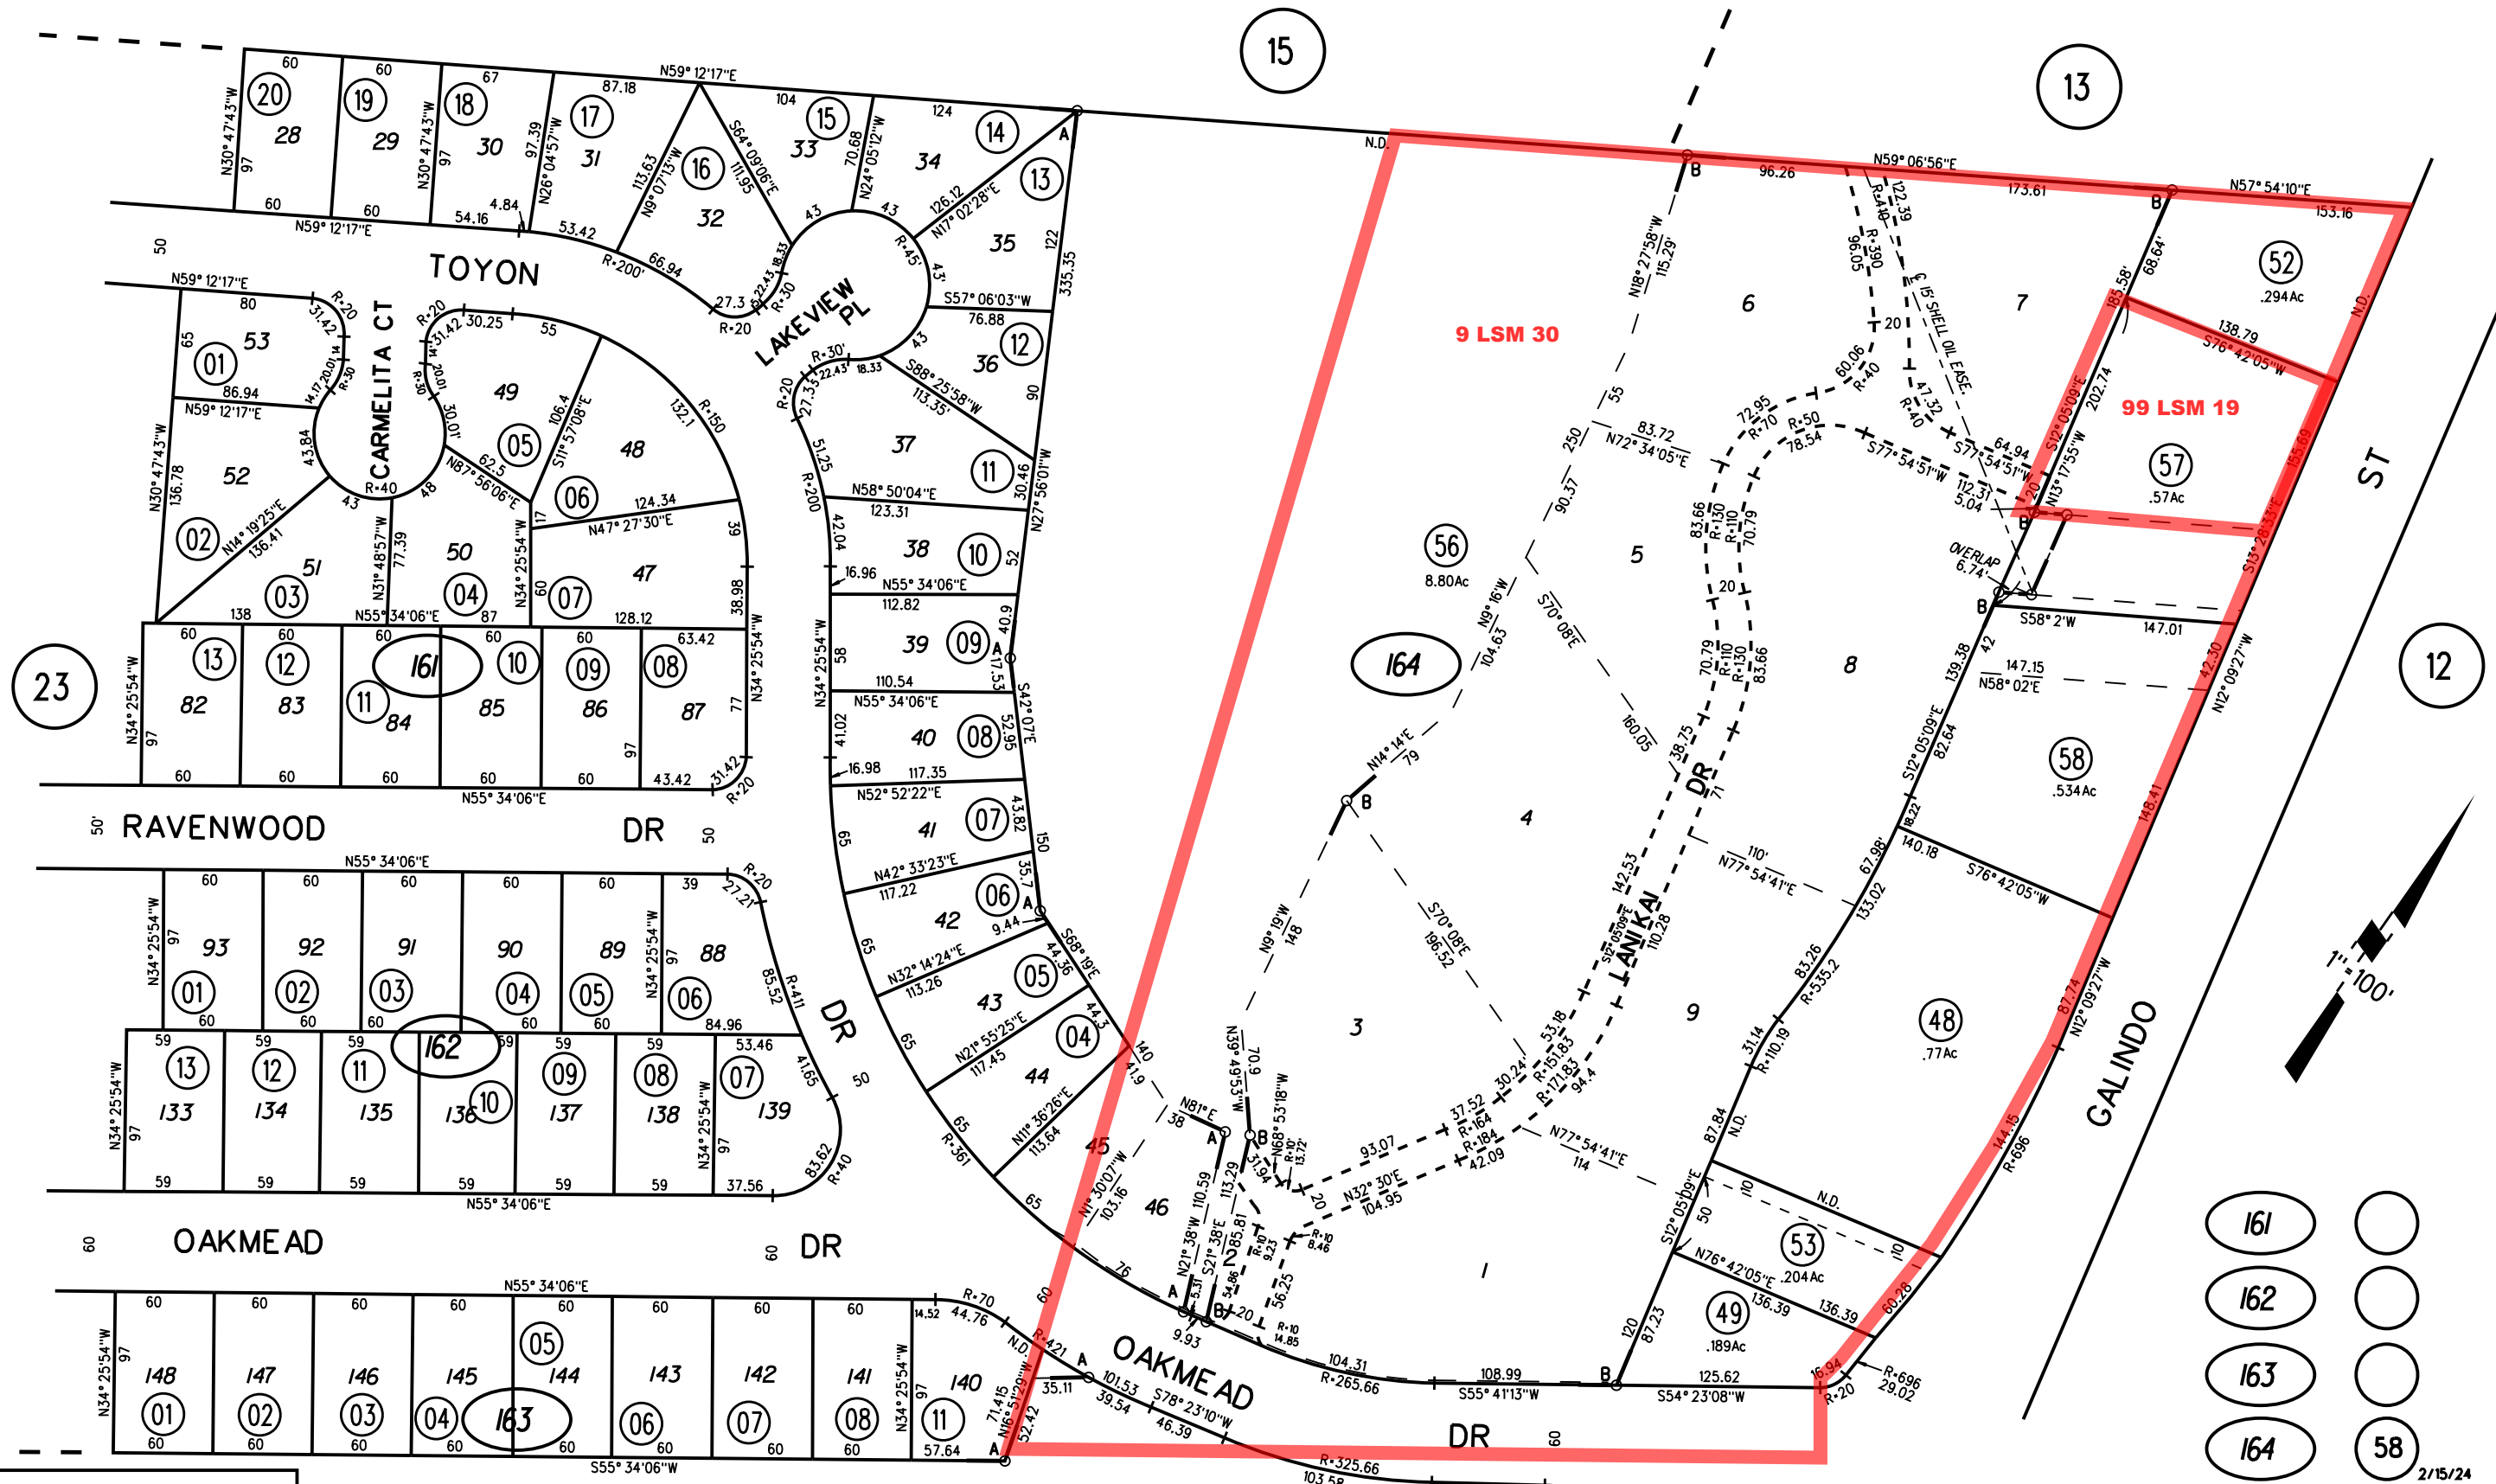

RANCHO MONTE DEL DIABLO

A - TRACT 2207 M.B. 59-1

B - TRACT 2829 (LANIKAI) M.B. 78-44

NOTE: THIS MAP WAS PREPARED FOR ASSESSMENT PURPOSES ONLY. NO LIABILITY IS ASSUMED FOR THE ACCURACY OF THE INFORMATION DELINEATED HEREON. ASSESSOR'S PARCELS MAY NOT COMPLY WITH LOCAL LOT SPLIT OR BUILDING SITE ORDINANCES.

- 161
- 162
- 163
- 164
- 58