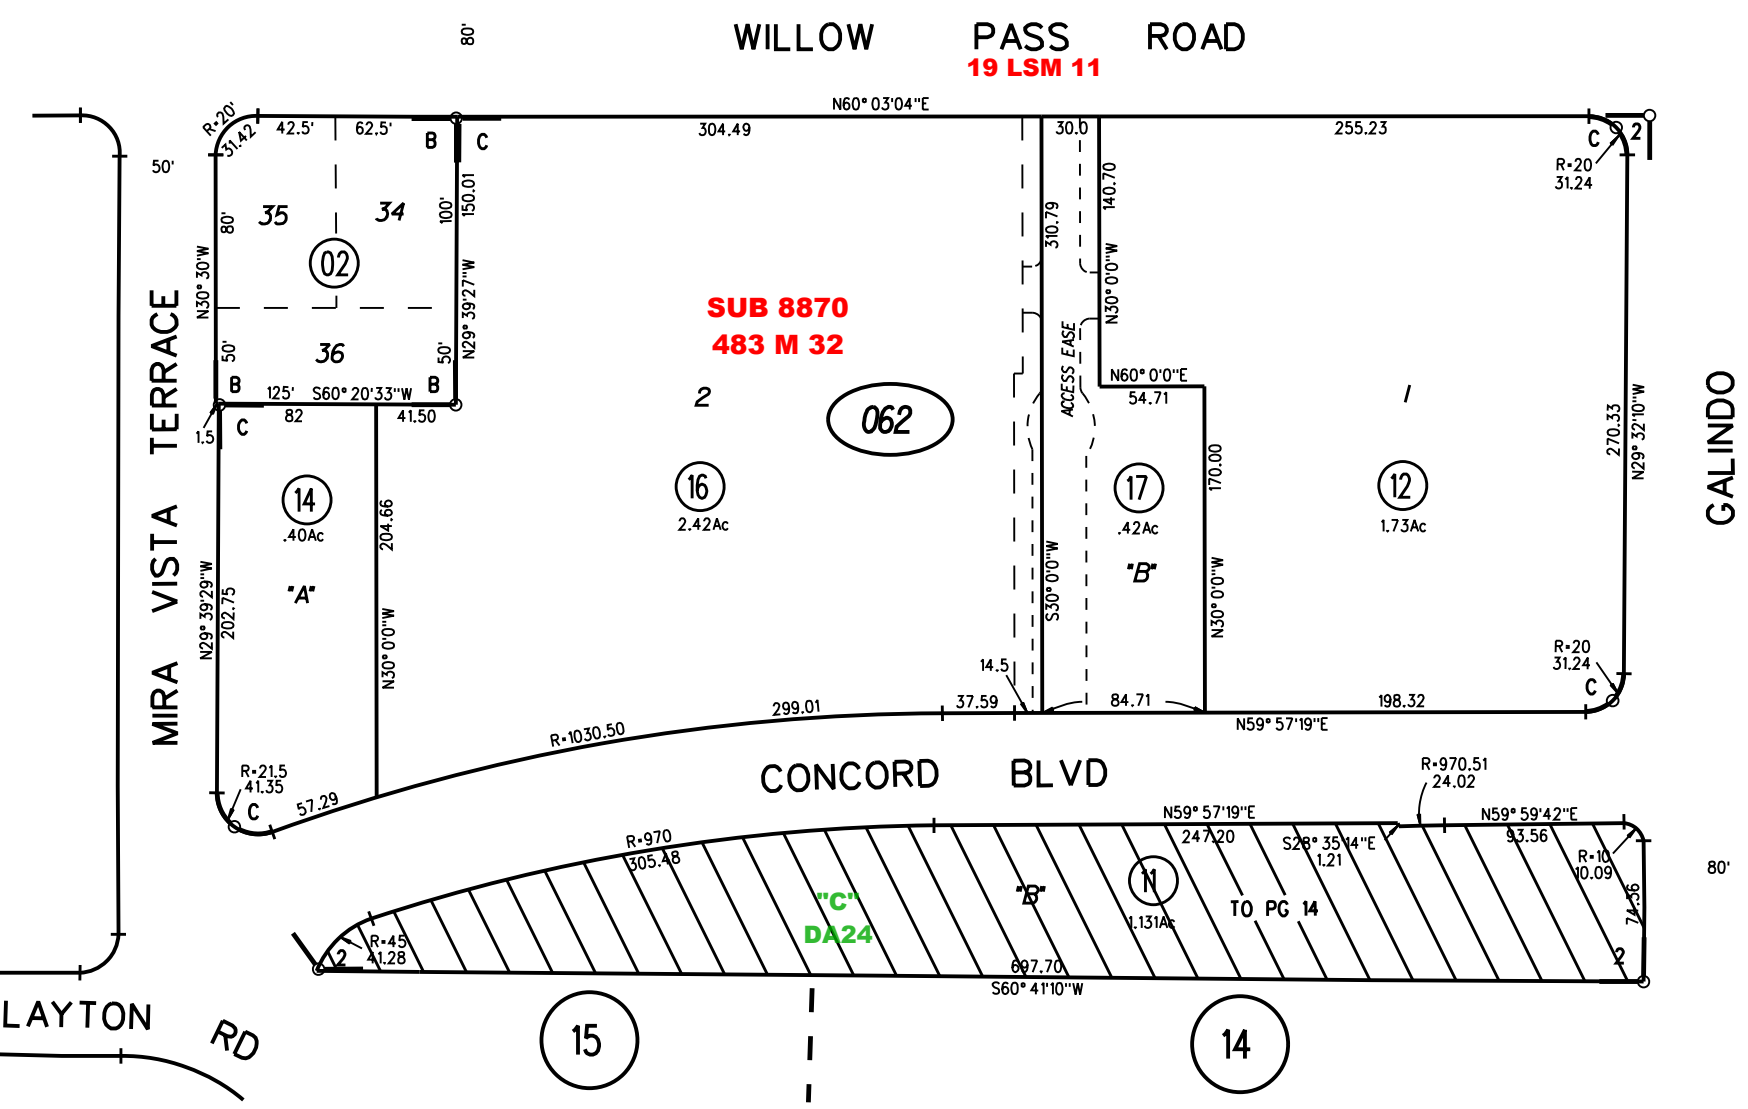

RANCHO MONTE DEL DIABLO 1- 21PM18 3-17-72
 A- PACHECO ADDITION MB B-37 9-9-1887 2- 177PM15 8-13-99
 B- MIRA VISTA TERRACE MB 37-13 4-6-49
 C- TR 8870 MB 483-34 10/6/05 (RENAISSANCE SQUARE) ADOBE ST

NOTE: THIS MAP WAS PREPARED FOR ASSESSMENT PURPOSES ONLY. NO LIABILITY IS ASSUMED FOR THE ACCURACY OF THE INFORMATION DELINEATED HEREON. ASSESSOR'S PARCELS MAY NOT COMPLY WITH LOCAL LOT SPLIT OR BUILDING SITE ORDINANCES.