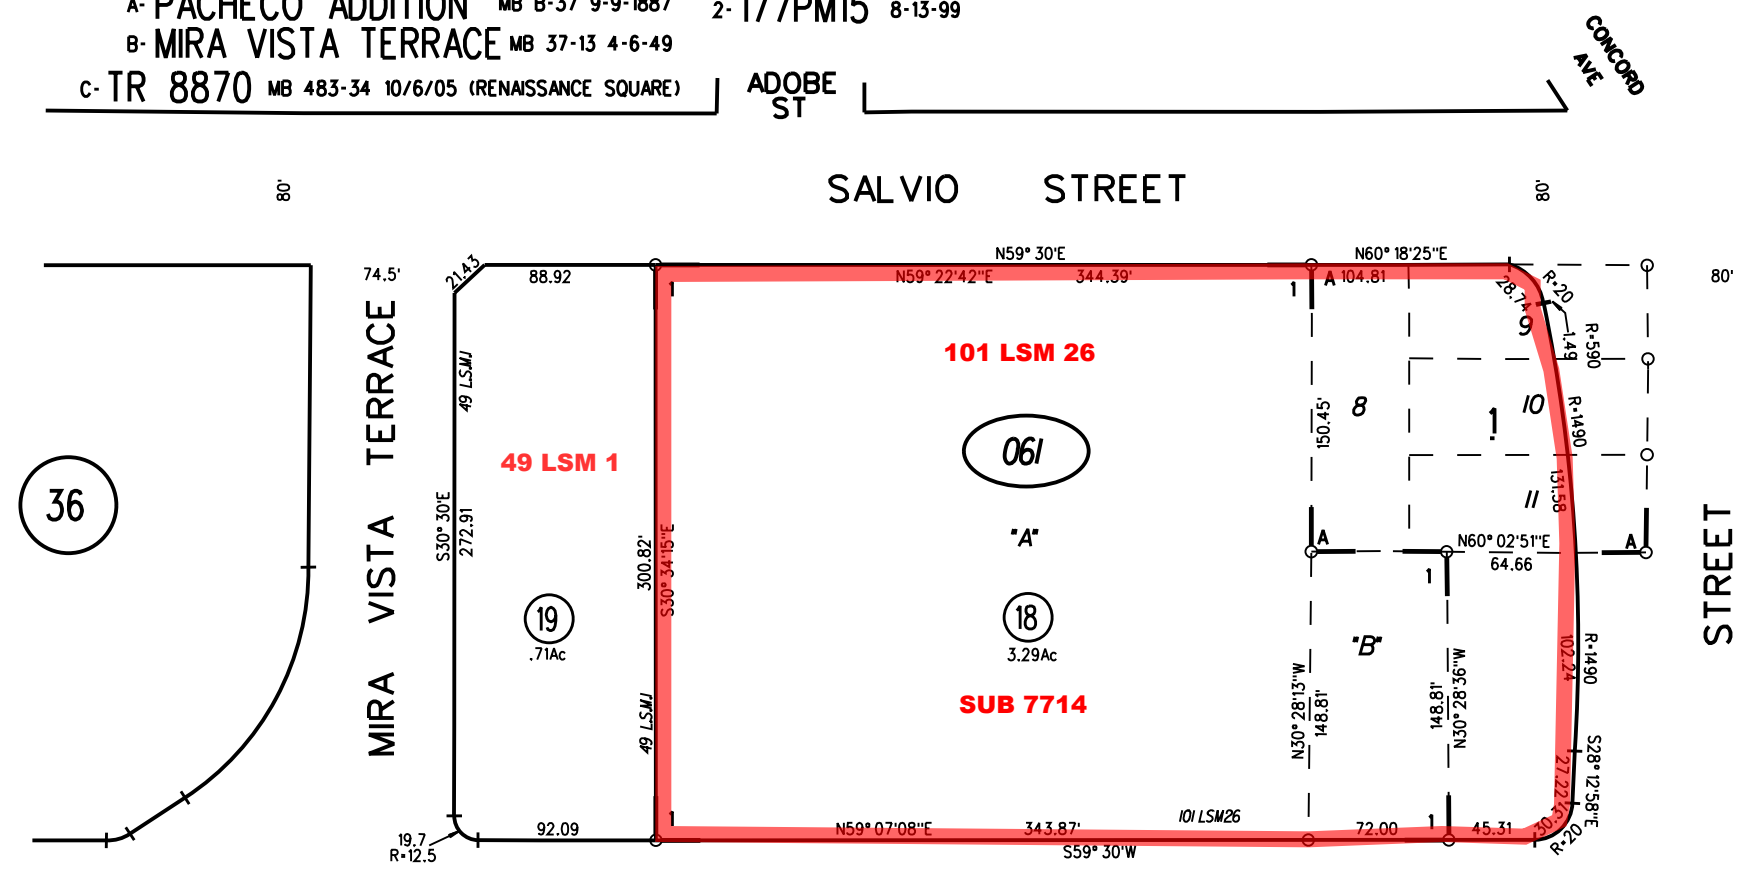

RANCHO MONTE DEL DIABLO 1- 21PM18 3-17-72
 A- PACHECO ADDITION MB B-37 9-9-1887 2- 177PM15 8-13-99
 B- MIRA VISTA TERRACE MB 37-13 4-6-49
 C- TR 8870 MB 483-34 10/6/05 (RENAISSANCE SQUARE) ADOBE ST

NOTE: THIS MAP WAS PREPARED FOR ASSESSMENT PURPOSES ONLY. NO LIABILITY IS ASSUMED FOR THE ACCURACY OF THE INFORMATION DELINEATED HEREON. ASSESSOR'S PARCELS MAY NOT COMPLY WITH LOCAL LOT SPLIT OR BUILDING SITE ORDINANCES.