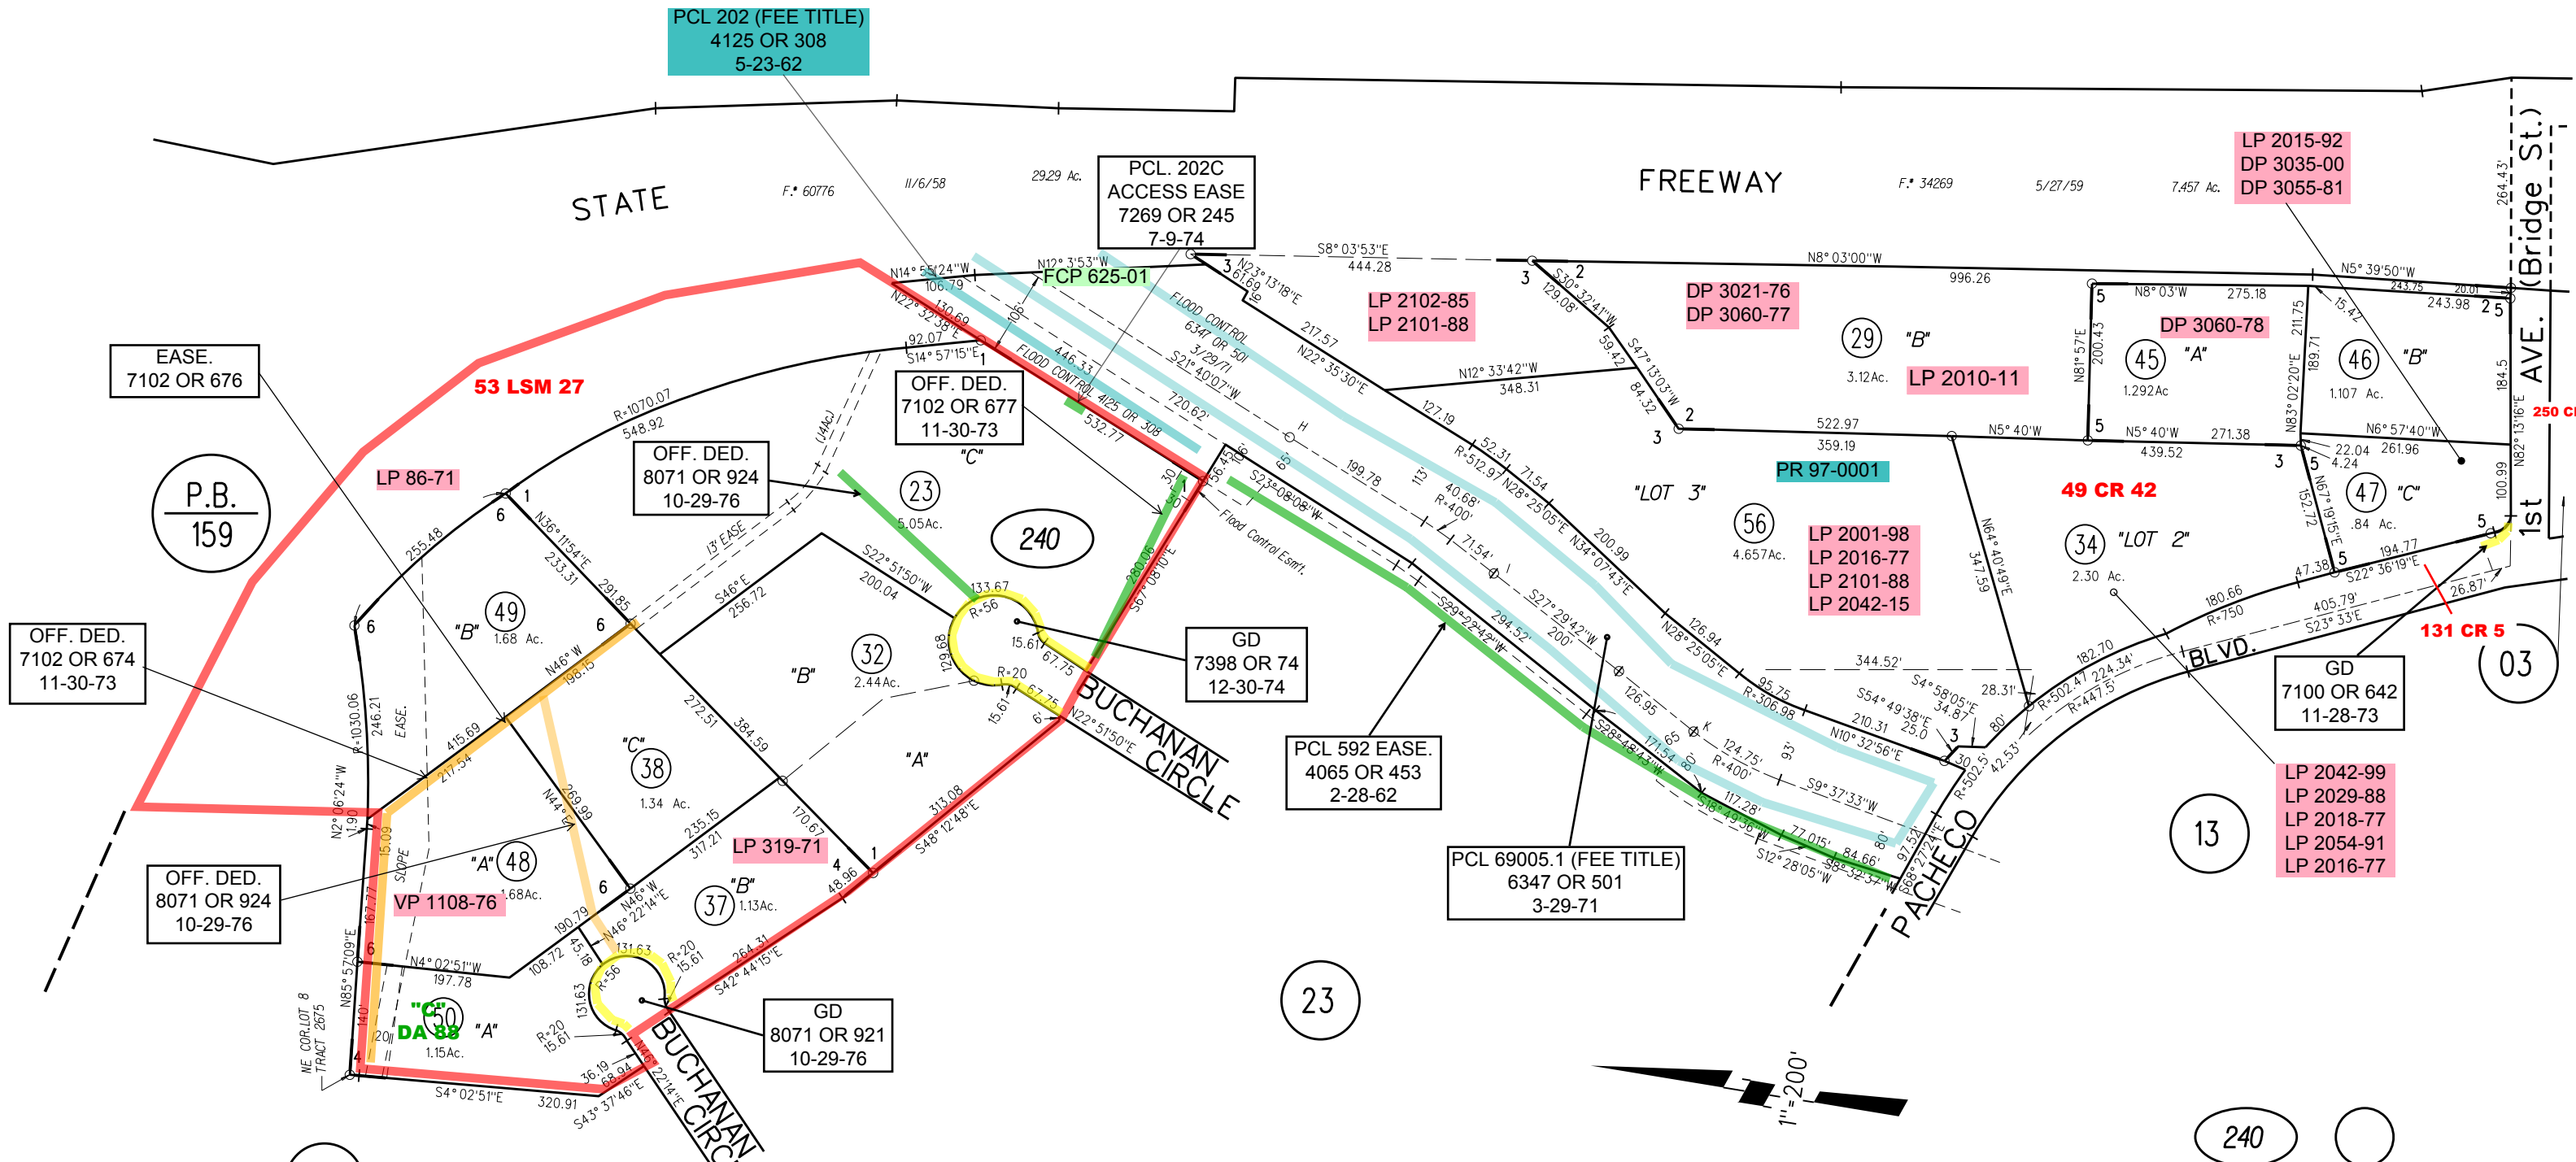

POR. RO. LAS JUNTAS & RO. MONTE DEL DIABLO

- 1- 57L.S.M.47 9-18-74
- 2- 60L.S.M.43 5-26-76
- 3- 62L.S.M.7 3-8-77
- 4- 63L.S.M.28 10-18-77
- 5- 75 P.M.12 3-27-79
- 6- 76P.M.24 & 25 5-3-79

02

NOTE: THIS MAP WAS PREPARED FOR ASSESSMENT PURPOSES ONLY. NO LIABILITY IS ASSUMED FOR THE ACCURACY OF THE INFORMATION DELINEATED HEREON.

240