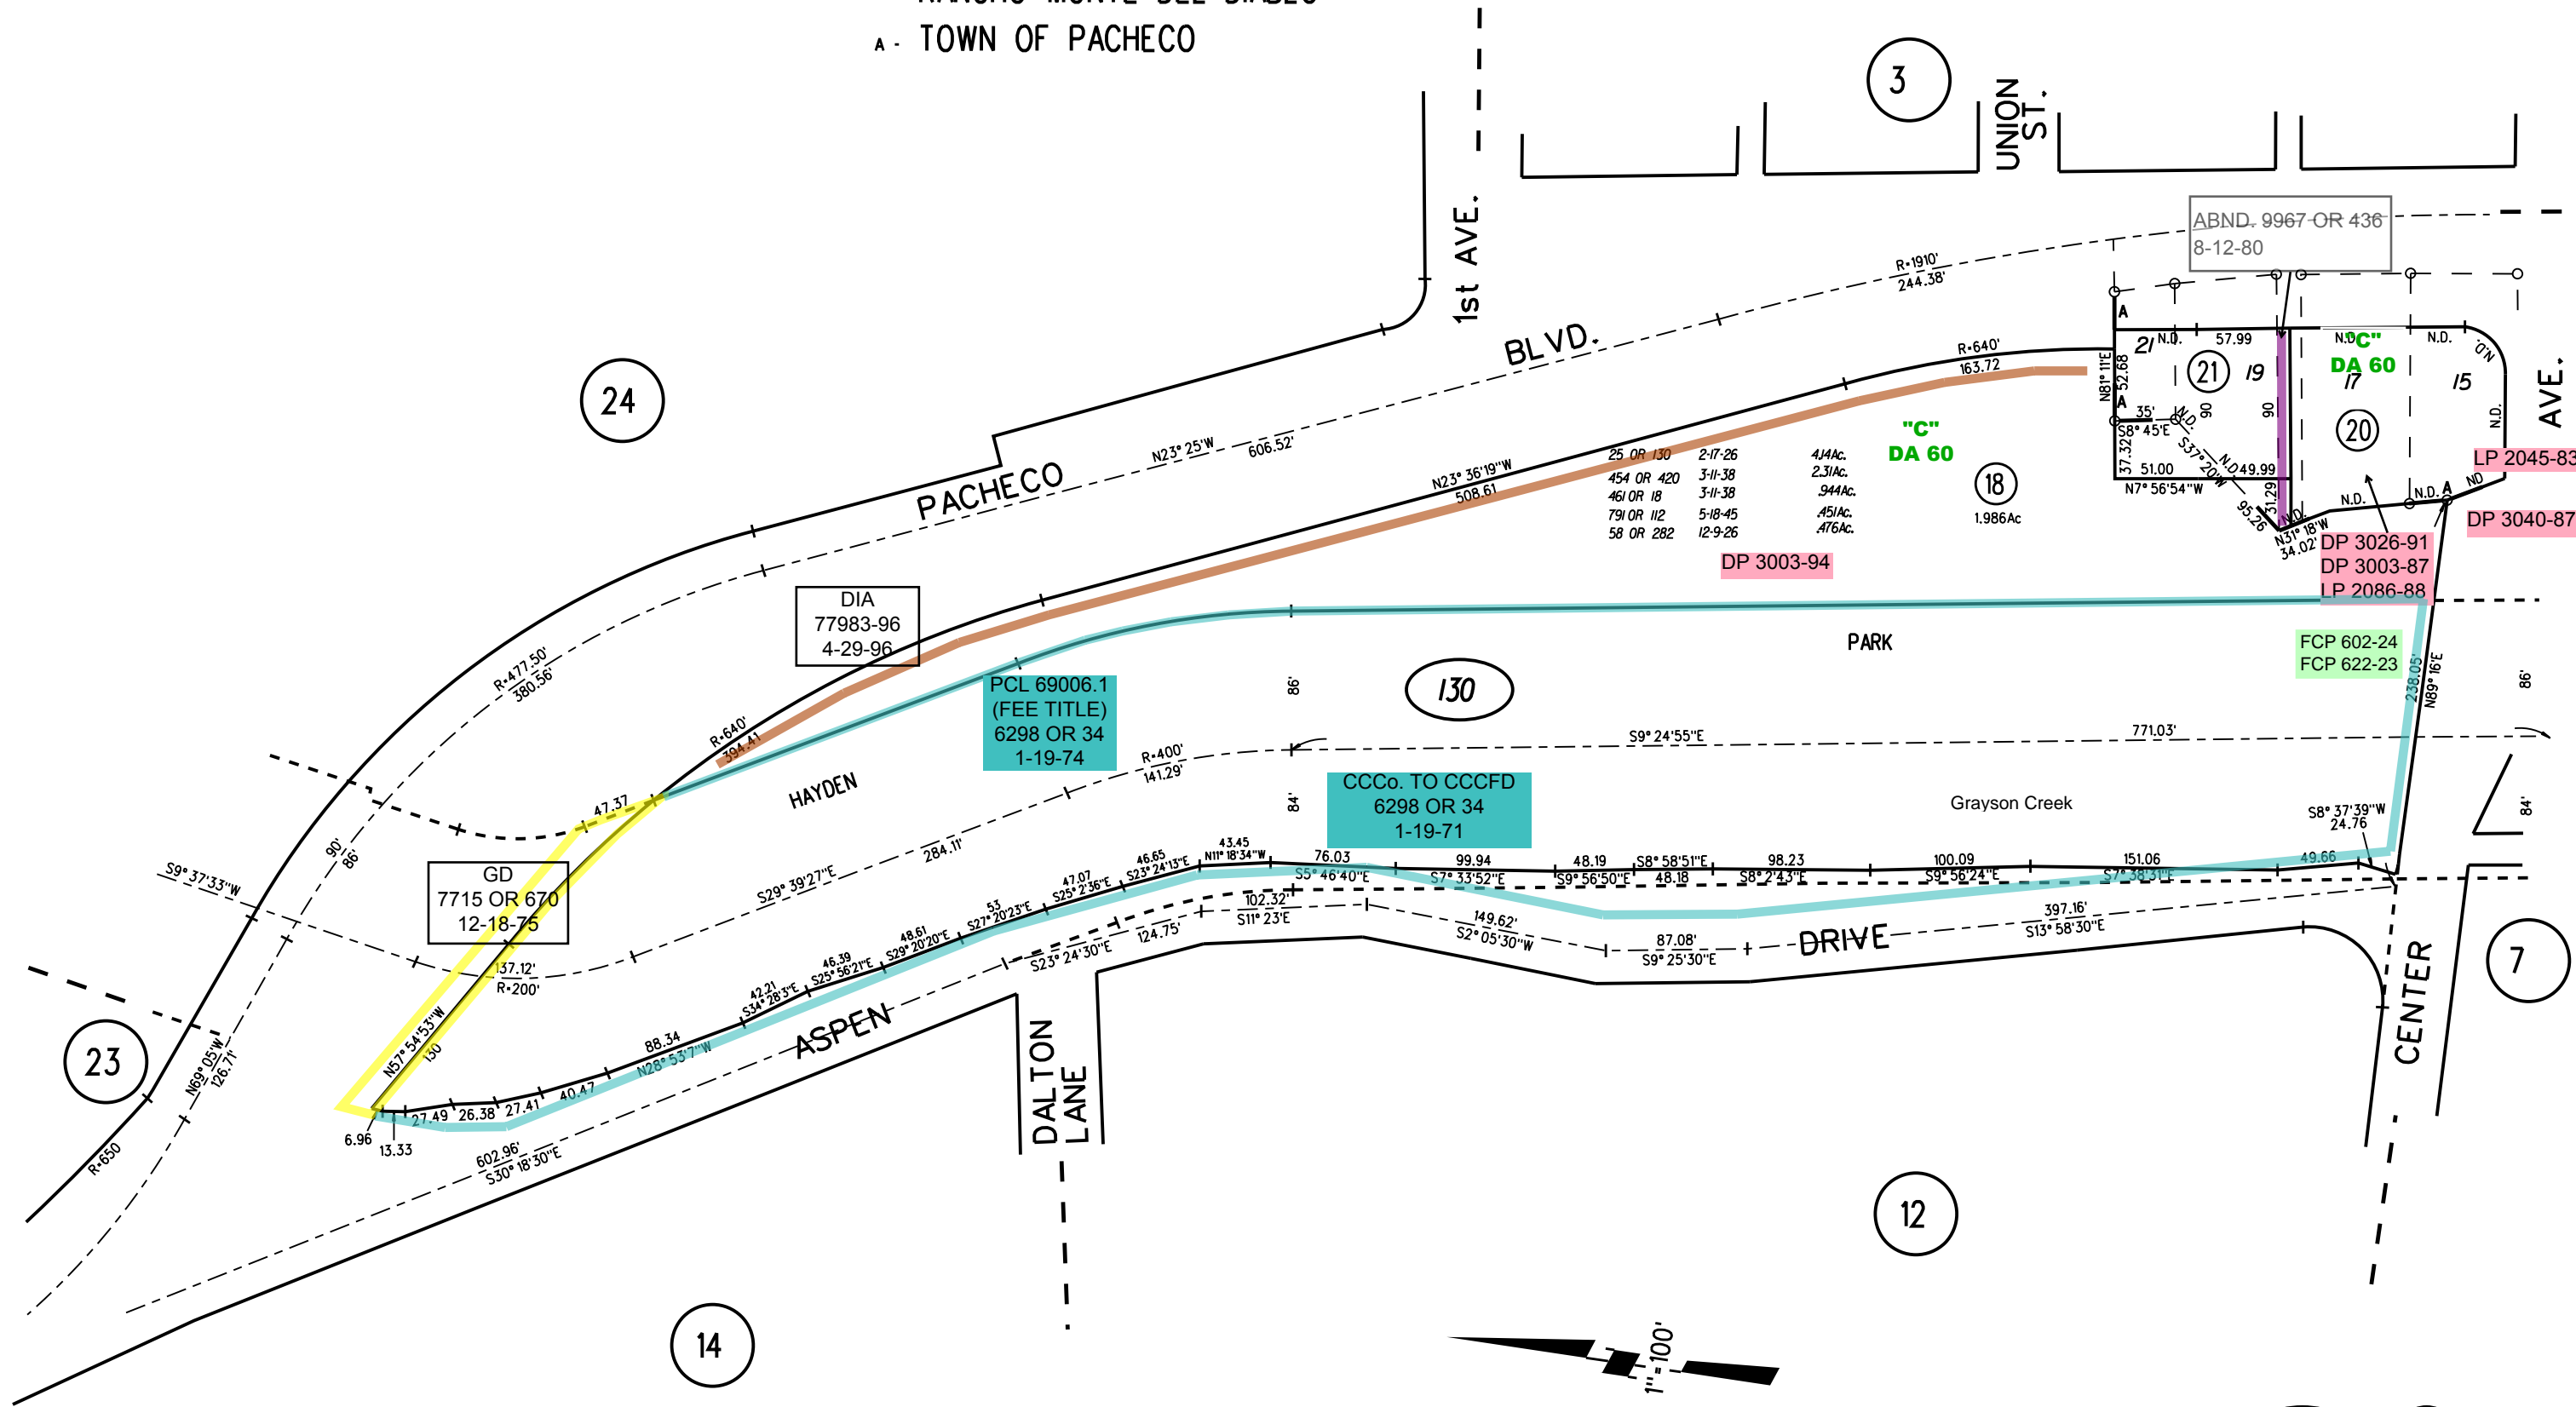

RANCHO LAS JUNTAS  
 RANCHO MONTE DEL DIABLO  
 A - TOWN OF PACHECO

NOTE: THIS MAP WAS PREPARED FOR ASSESSMENT PURPOSES ONLY. NO LIABILITY IS ASSUMED FOR THE ACCURACY OF THE INFORMATION DELINEATED HEREON. ASSESSOR'S PARCELS MAY NOT COMPLY WITH LOCAL LOT SPLIT OR BUILDING SITE ORDINANCES.