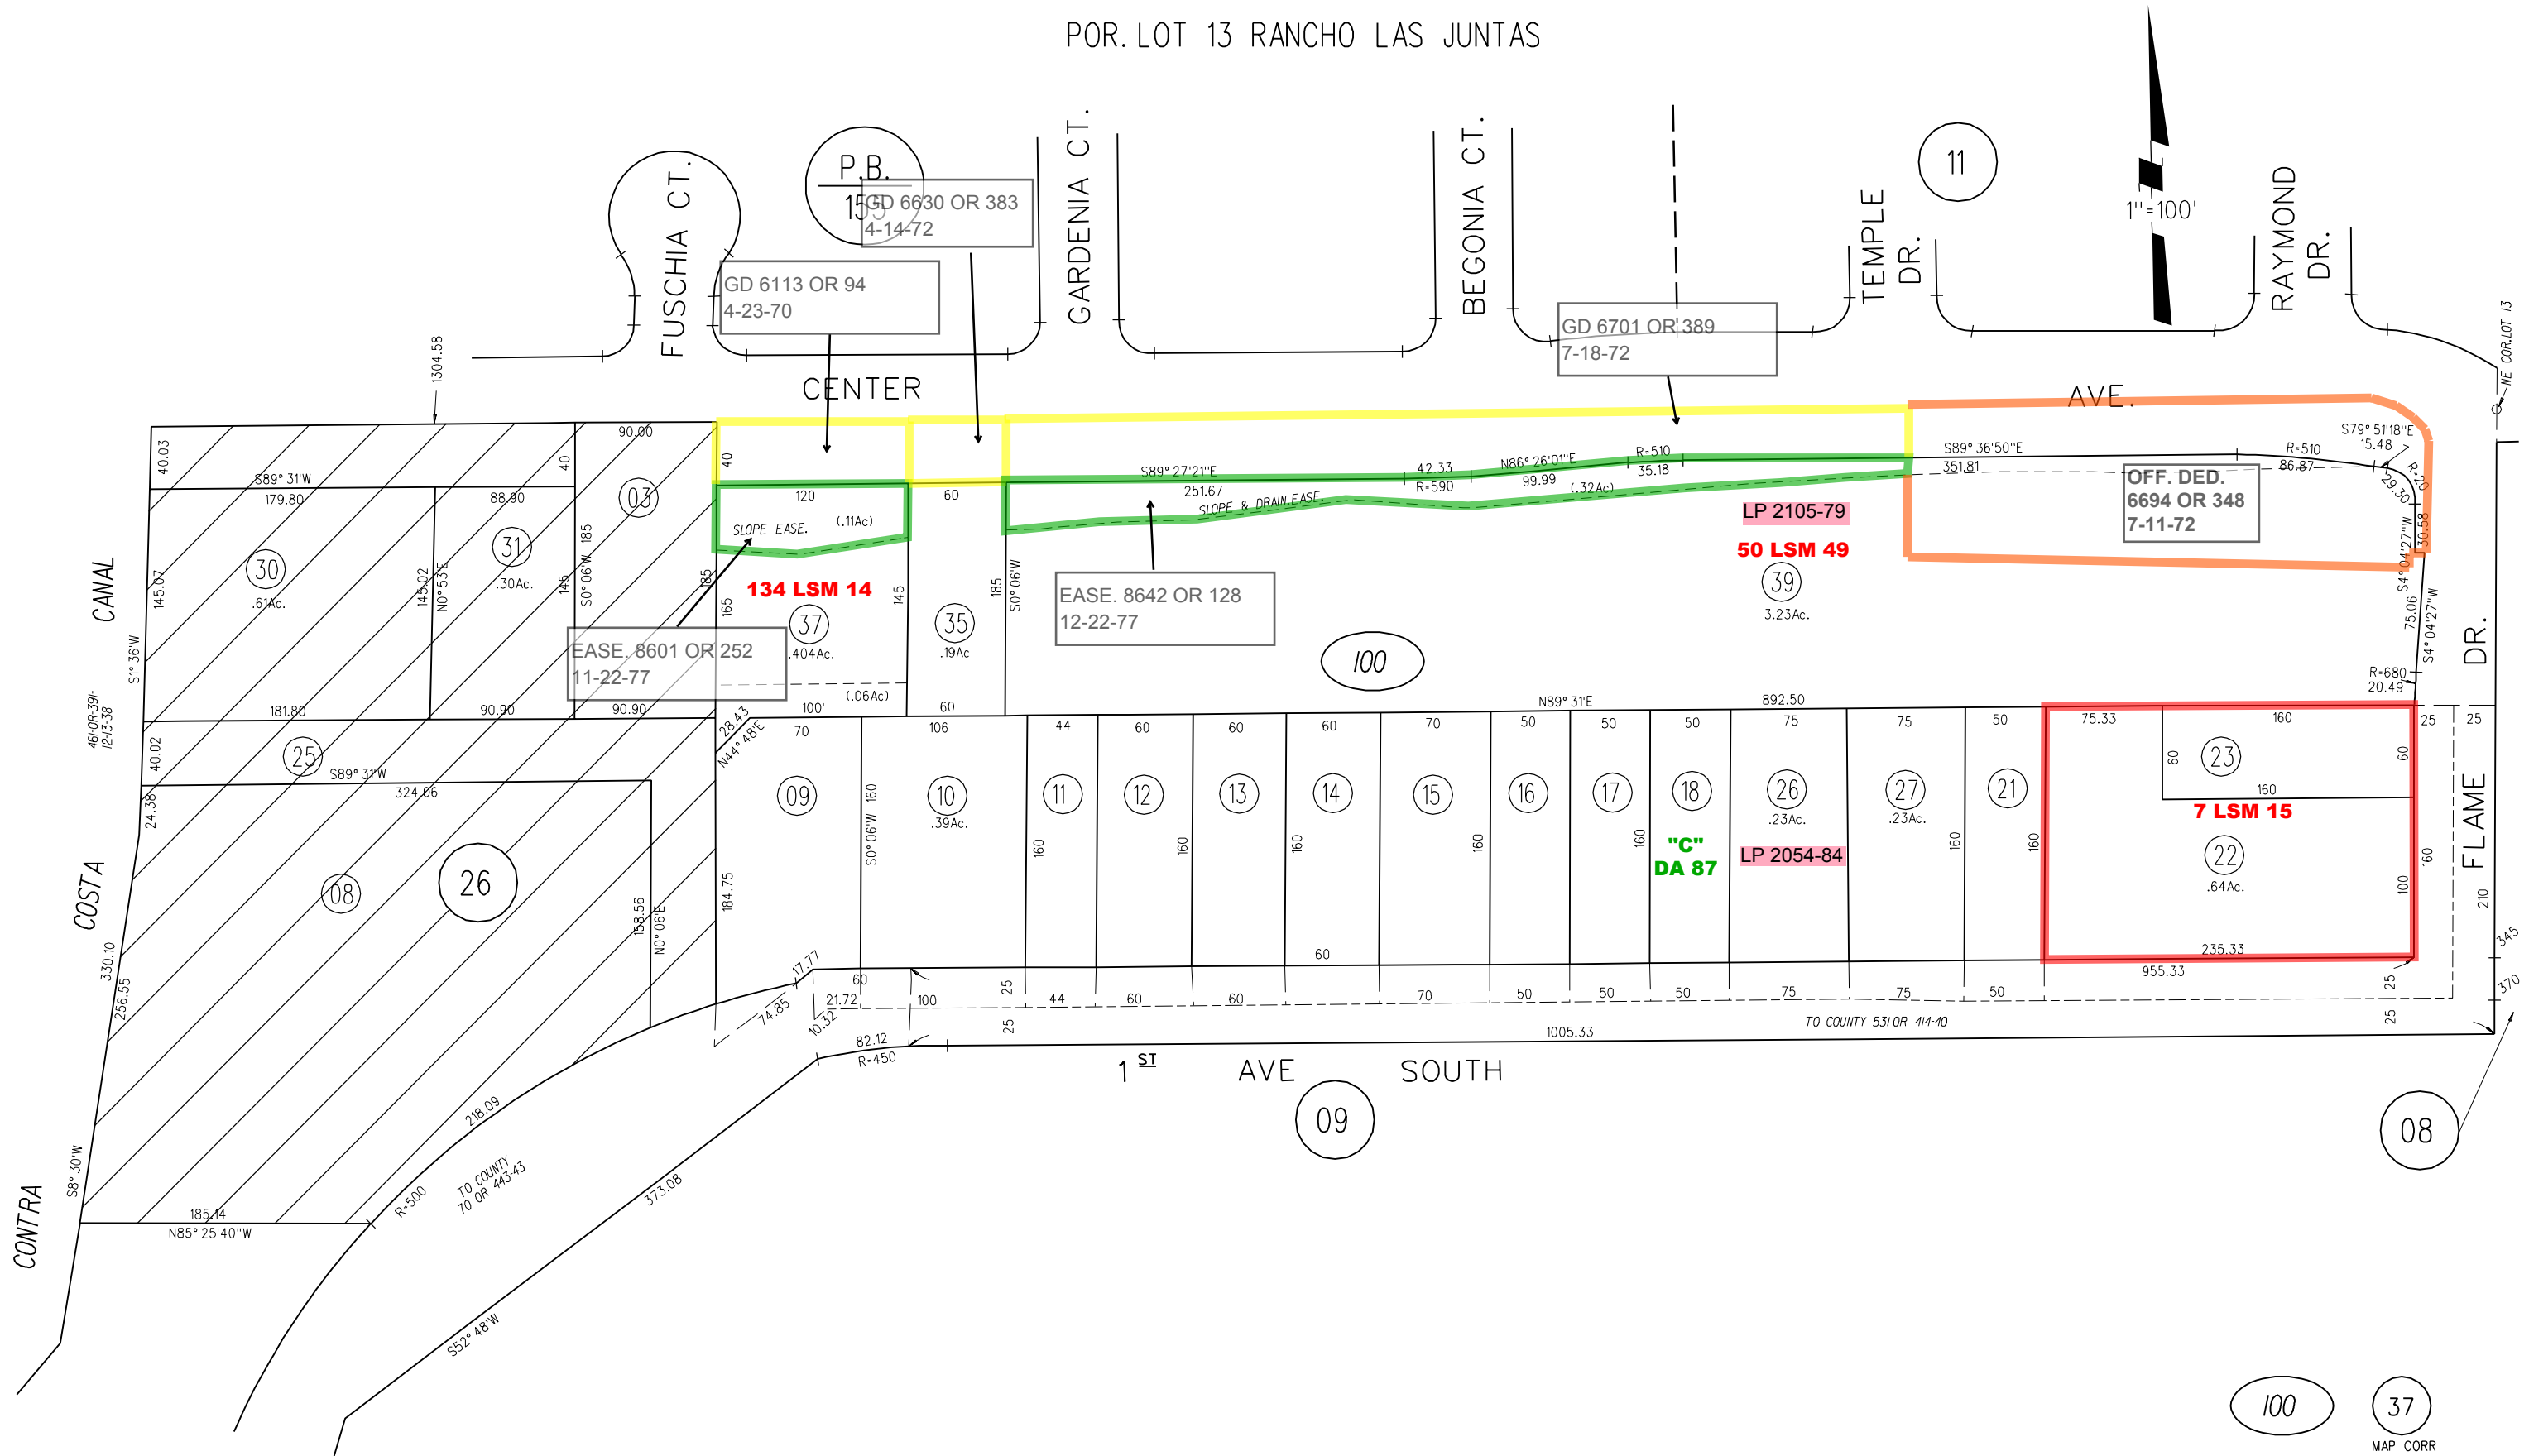

POR. LOT 13 RANCHO LAS JUNTAS

NOTE: THIS MAP WAS PREPARED FOR ASSESSMENT PURPOSES ONLY. NO LIABILITY IS ASSUMED FOR THE ACCURACY OF THE INFORMATION DELINEATED HEREON. ASSESSOR'S PARCELS MAY NOT COMPLY WITH LOCAL LOT SPLIT OR BUILDING SITE ORDINANCES.

100 37
MAP CORR
7/19/04