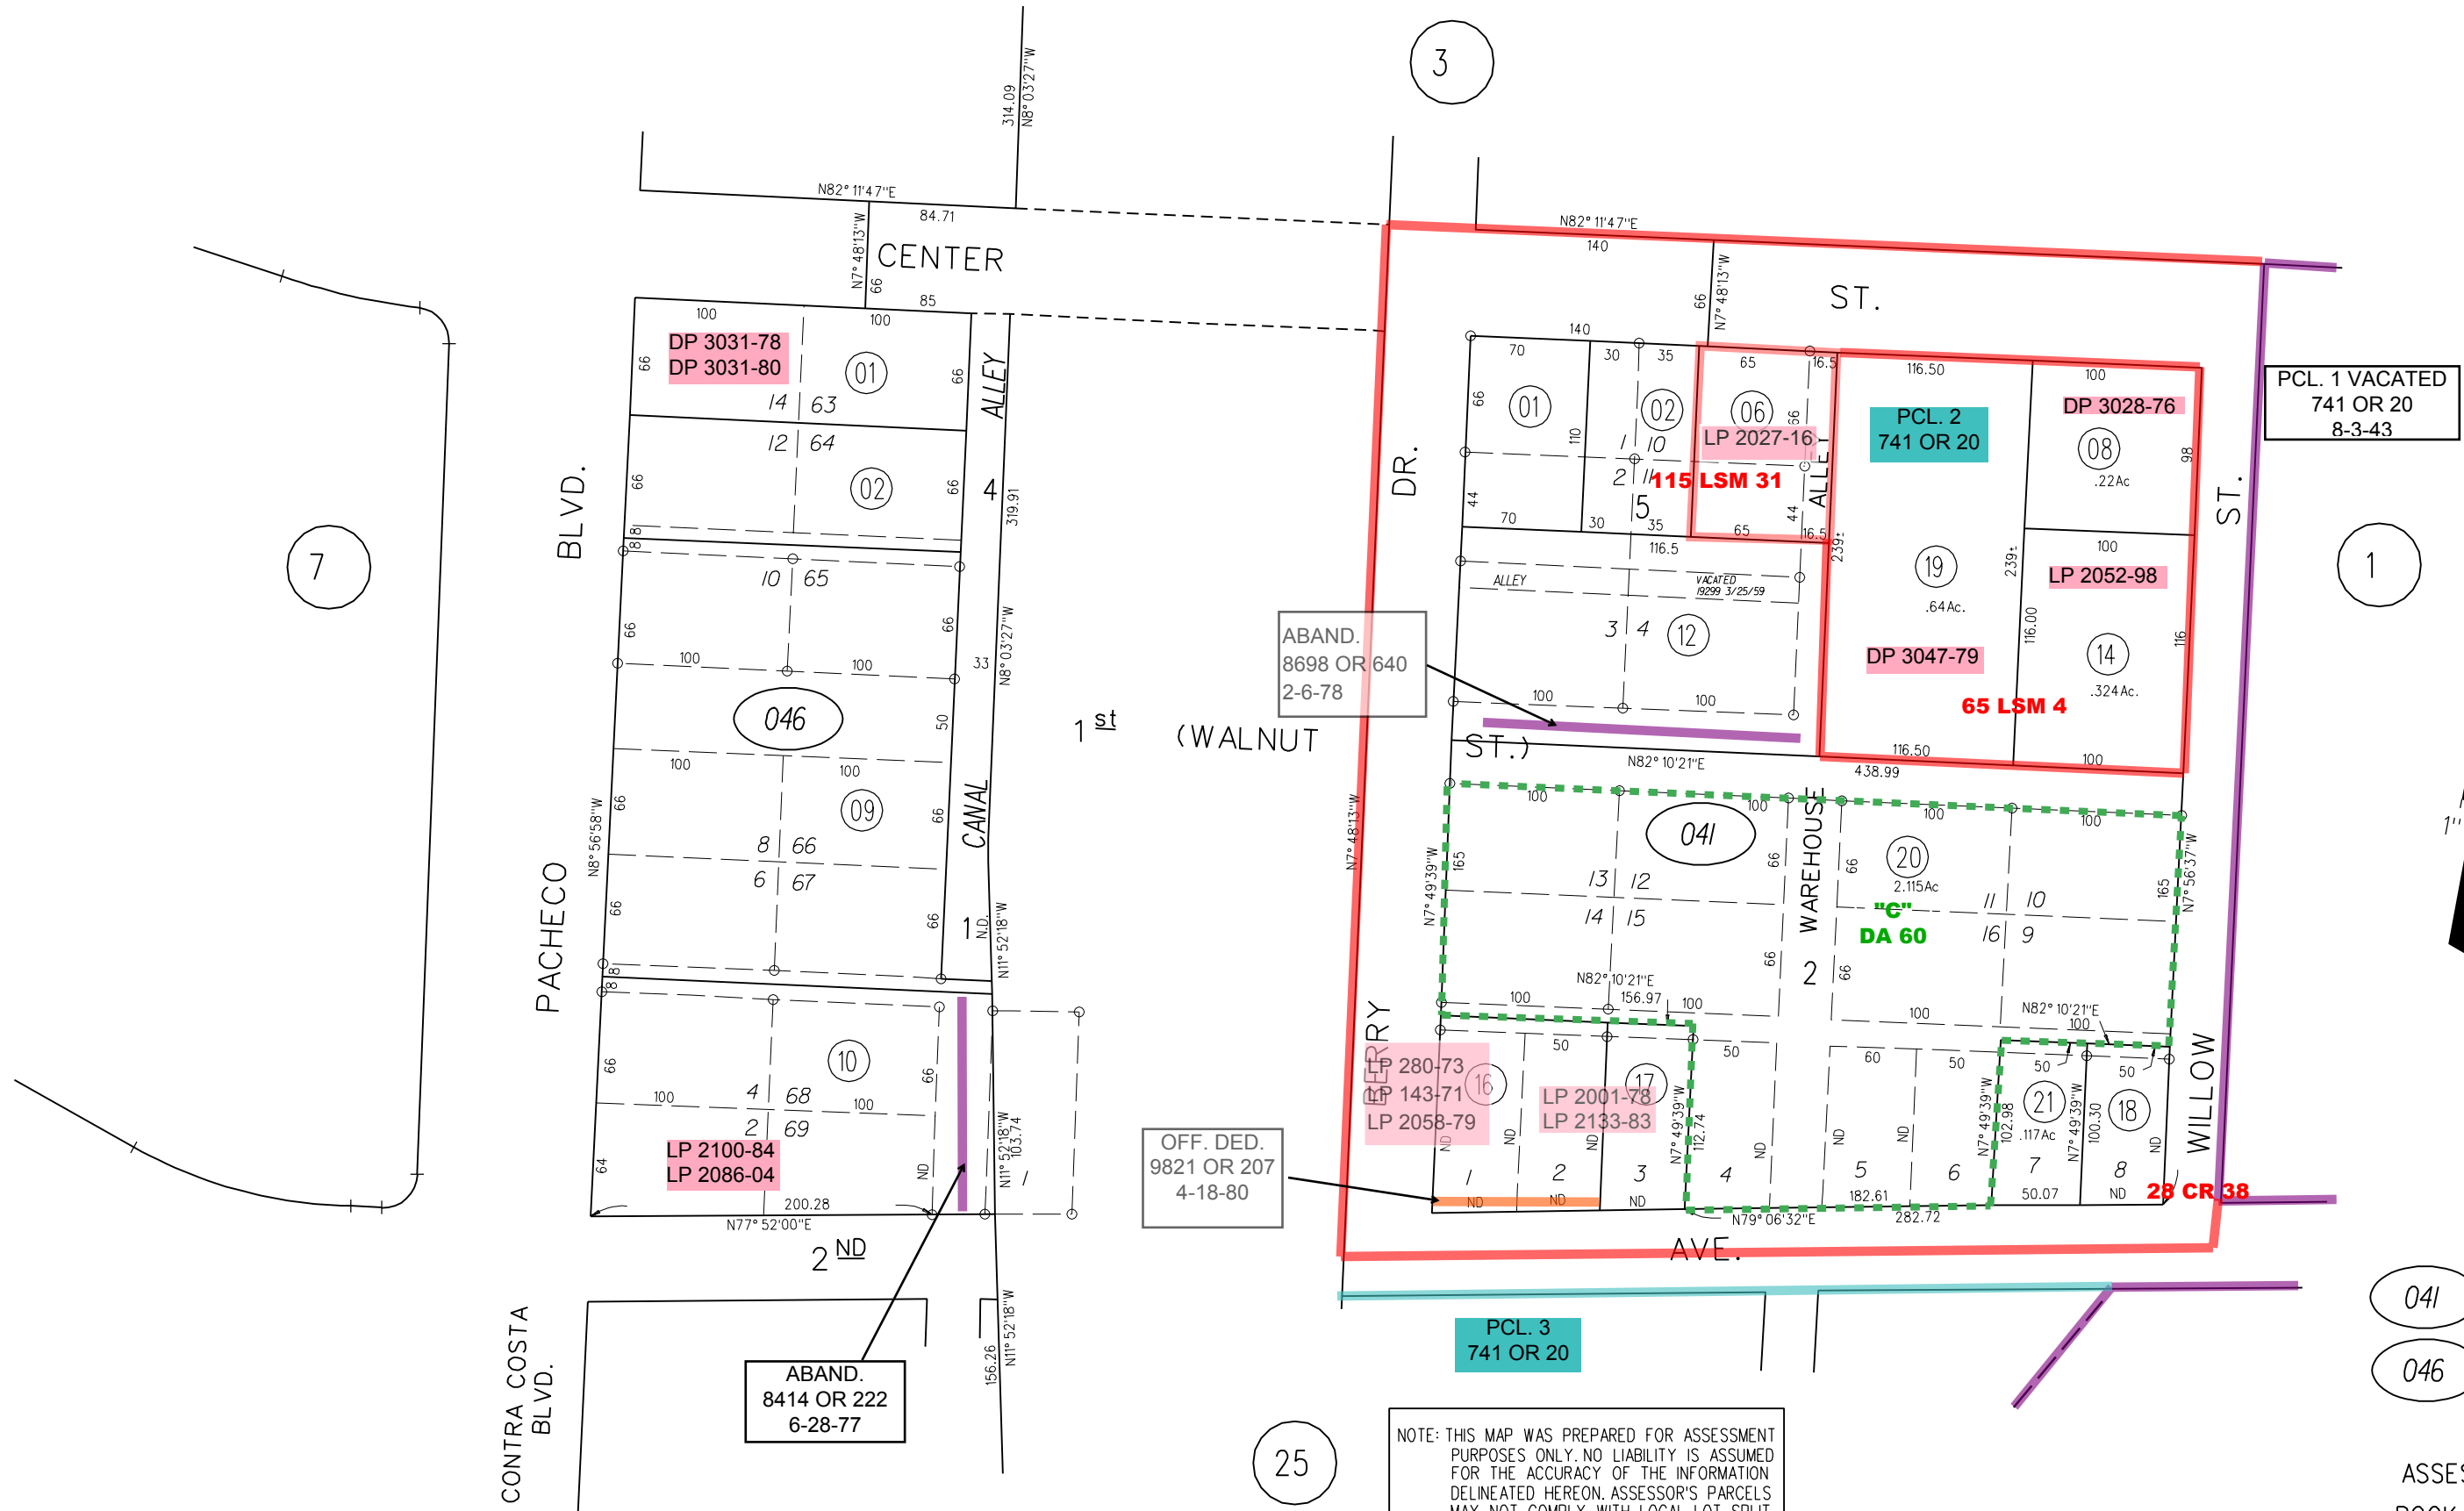

TOWN OF PACHECO

OFF. DED.
9821 OR 207
4-18-80

25

NOTE: THIS MAP WAS PREPARED FOR ASSESSMENT PURPOSES ONLY. NO LIABILITY IS ASSUMED FOR THE ACCURACY OF THE INFORMATION DELINEATED HEREON. ASSESSOR'S PARCELS MAY NOT COMPLY WITH LOCAL LOT SPLIT OR BUILDING SITE ORDINANCES.

PCL. 1 VACATED
741 OR 20
8-3-43

ASSESSOR'S MAP

BOOK 125 PAGE 04

CONTRA COSTA COUNTY, CALIF.

53-16