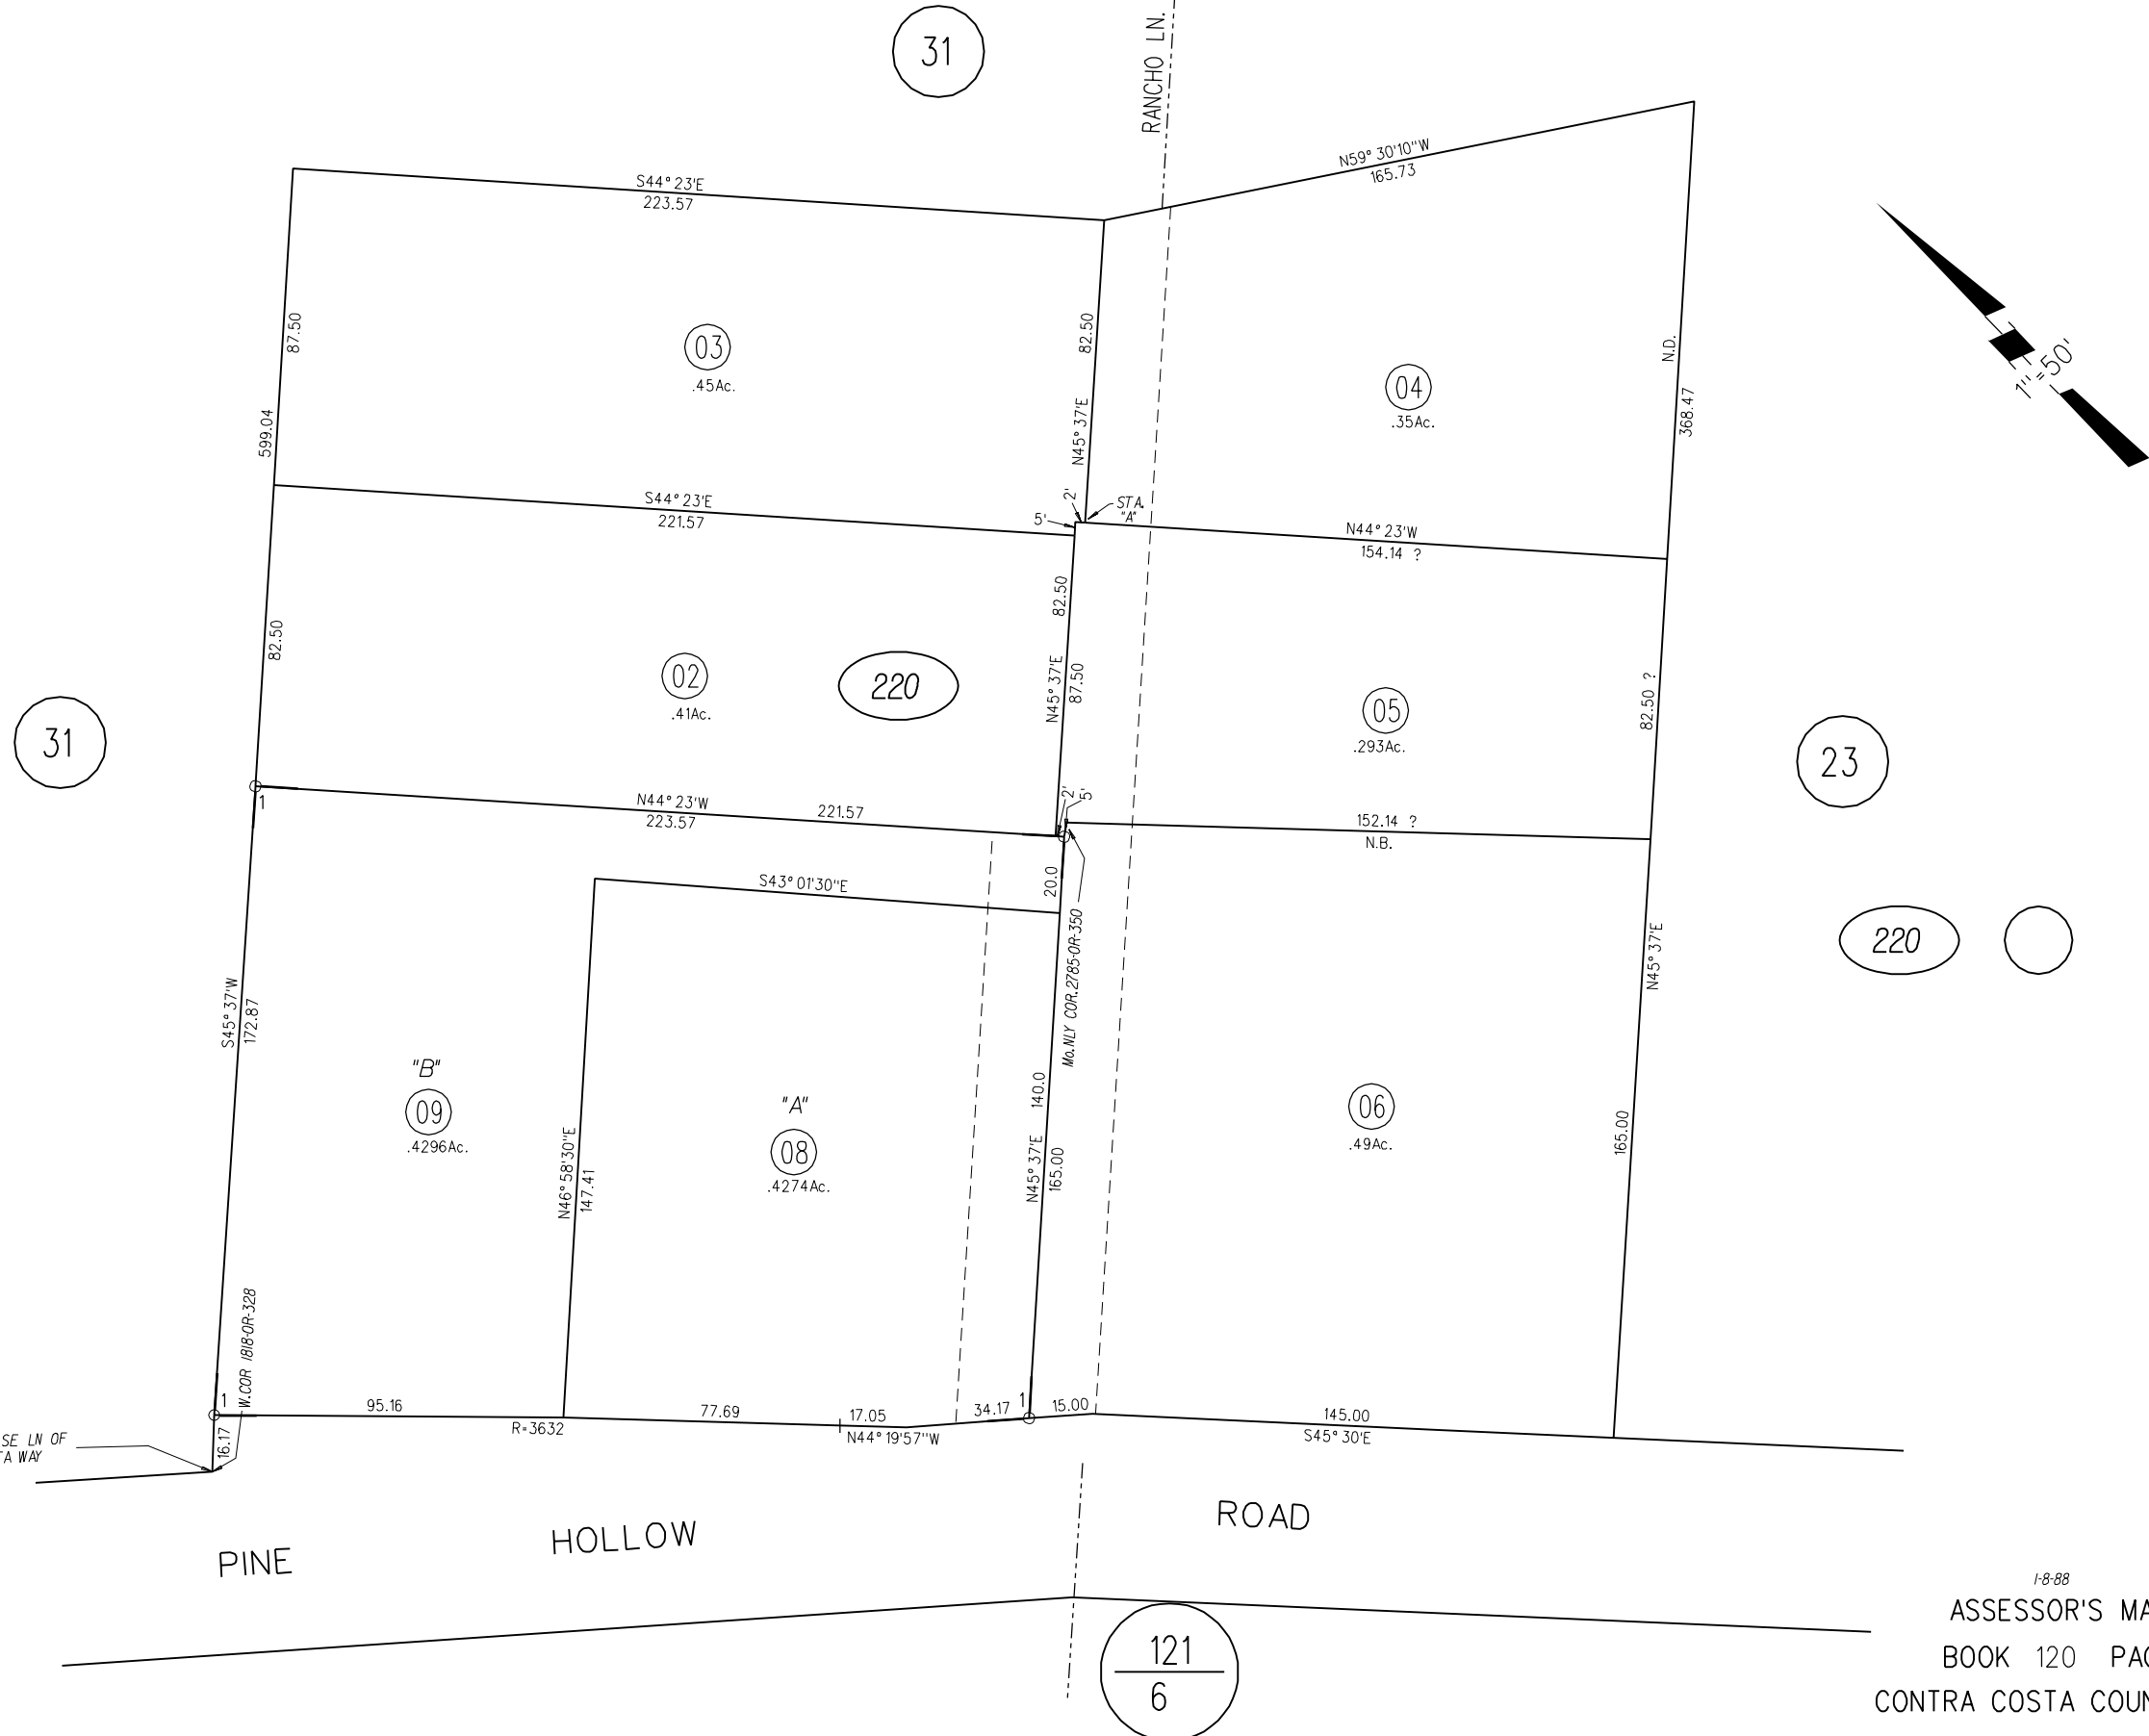

POR. RO. MONTE DEL DIABLO
 POR. SEC. 10, T1N, R1W, M.D.B.M.
 1- 130PM23 10-28-87

NOTE: THIS MAP WAS PREPARED FOR ASSESSMENT PURPOSES ONLY. NO LIABILITY IS ASSUMED FOR THE ACCURACY OF THE INFORMATION DELINEATED HEREON. ASSESSOR'S PARCELS MAY NOT COMPLY WITH LOCAL LOT SPLIT OR BUILDING SITE ORDINANCES.