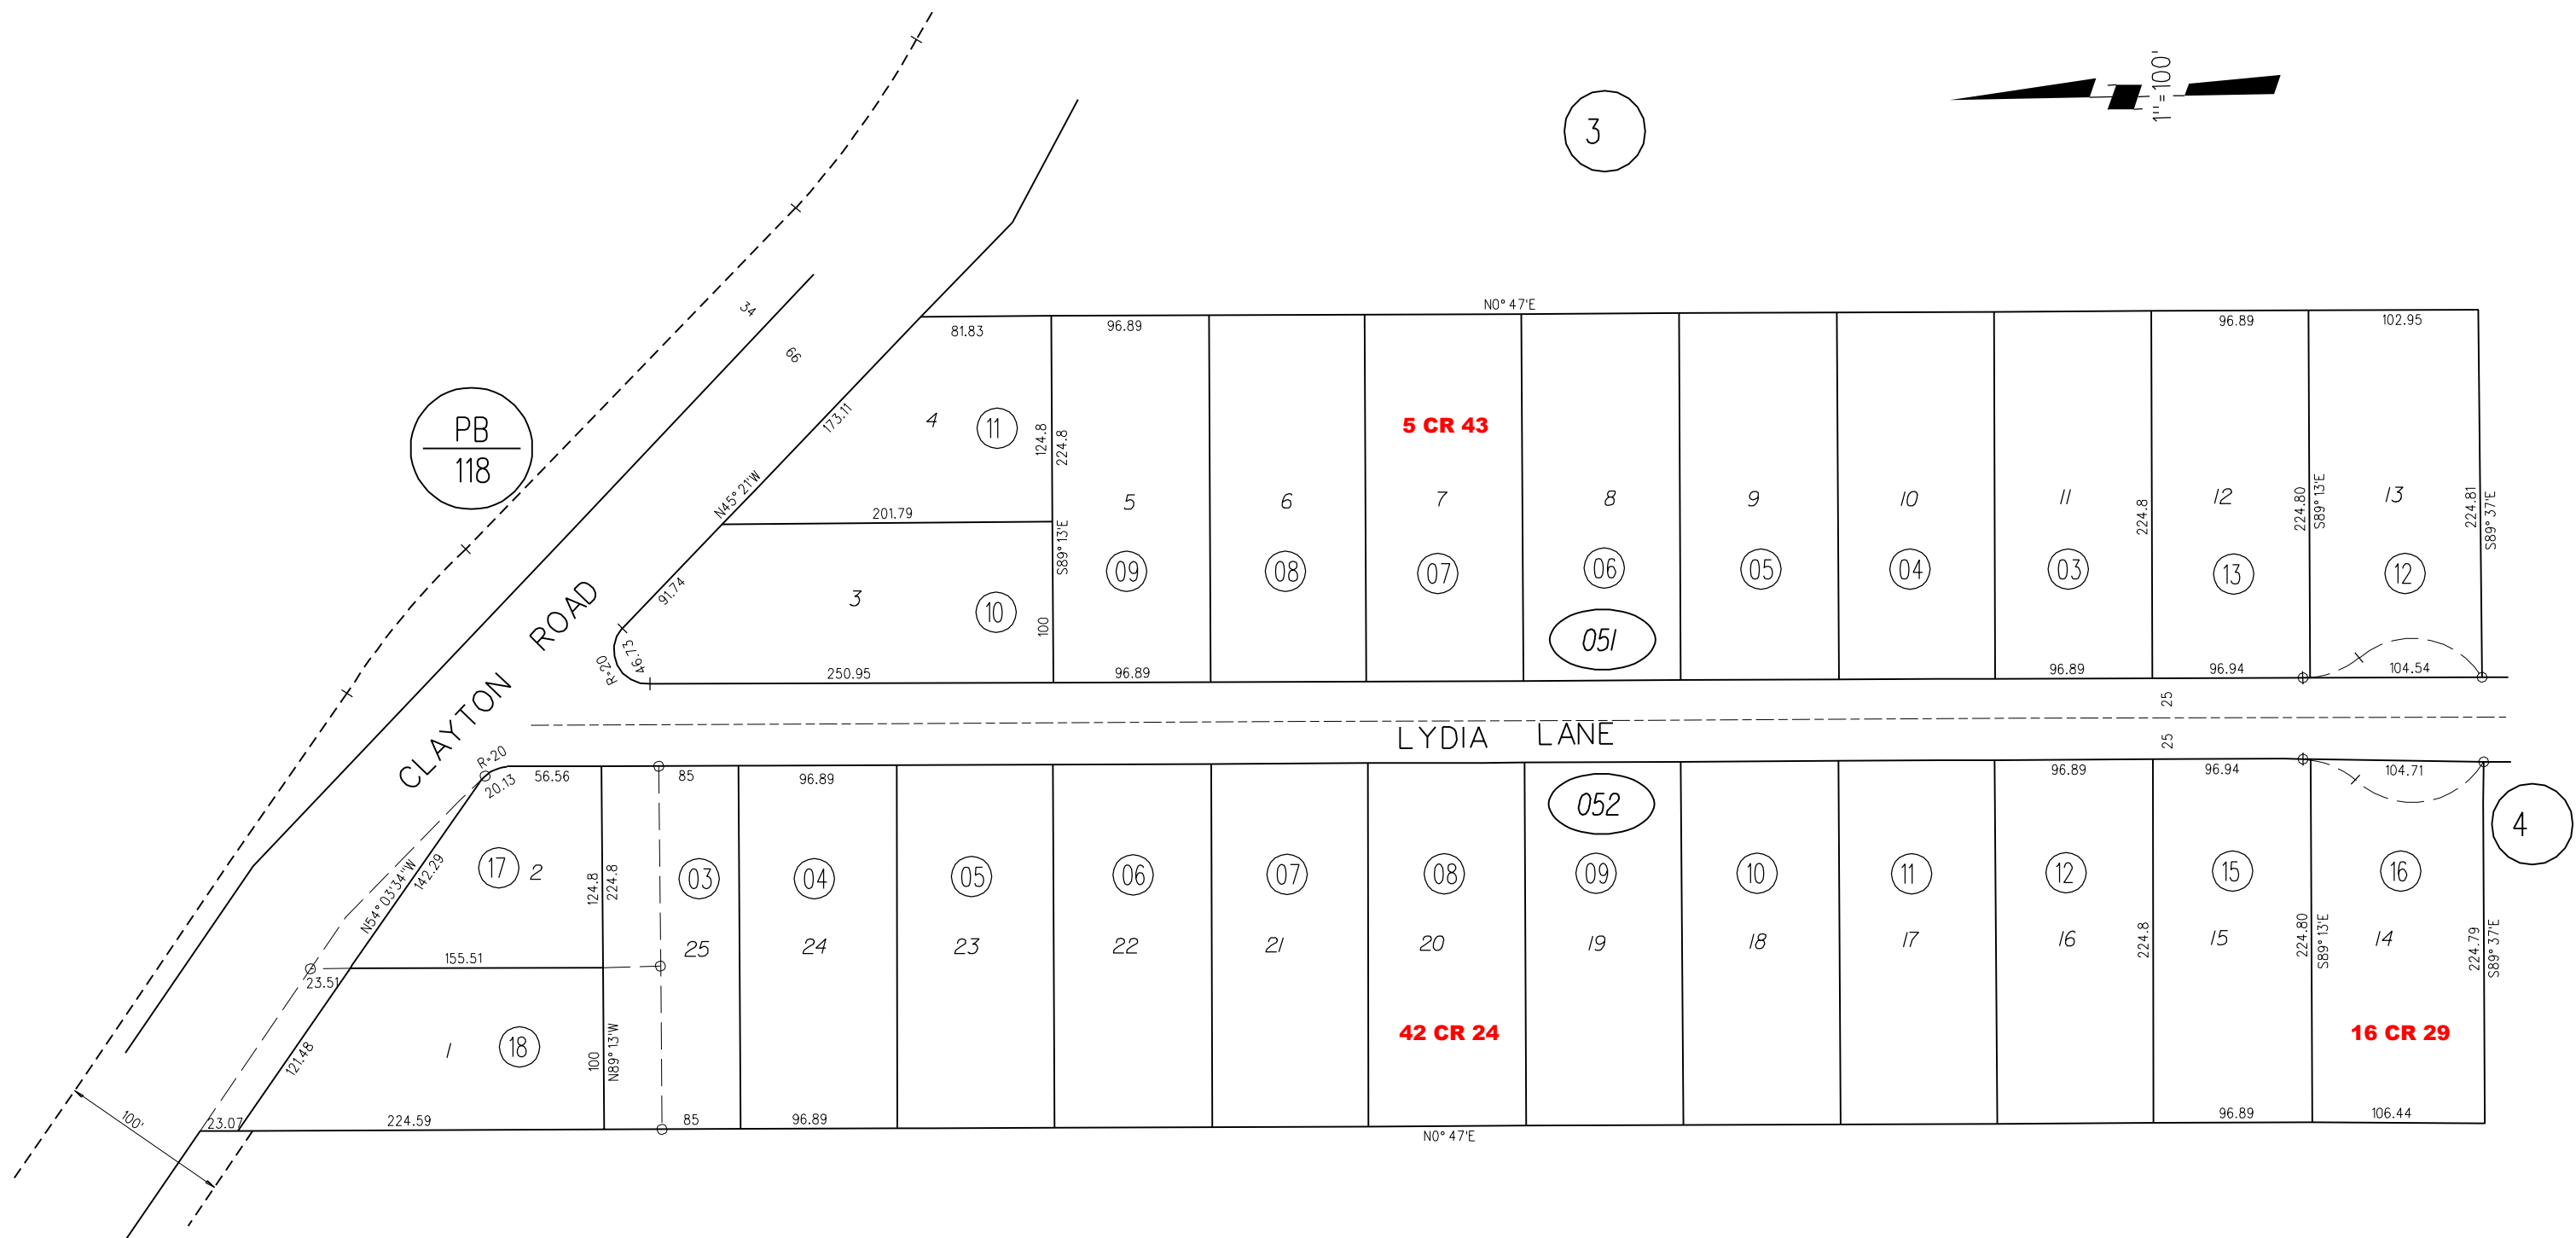

FREMONT VILLAGE 37-29

NOTE: THIS MAP WAS PREPARED FOR ASSESSMENT PURPOSES ONLY. NO LIABILITY IS ASSUMED FOR THE ACCURACY OF THE INFORMATION DELINEATED HEREON. ASSESSOR'S PARCELS MAY NOT COMPLY WITH LOCAL LOT SPLIT OR BUILDING SITE ORDINANCES.

051 ○  
052 ○

11