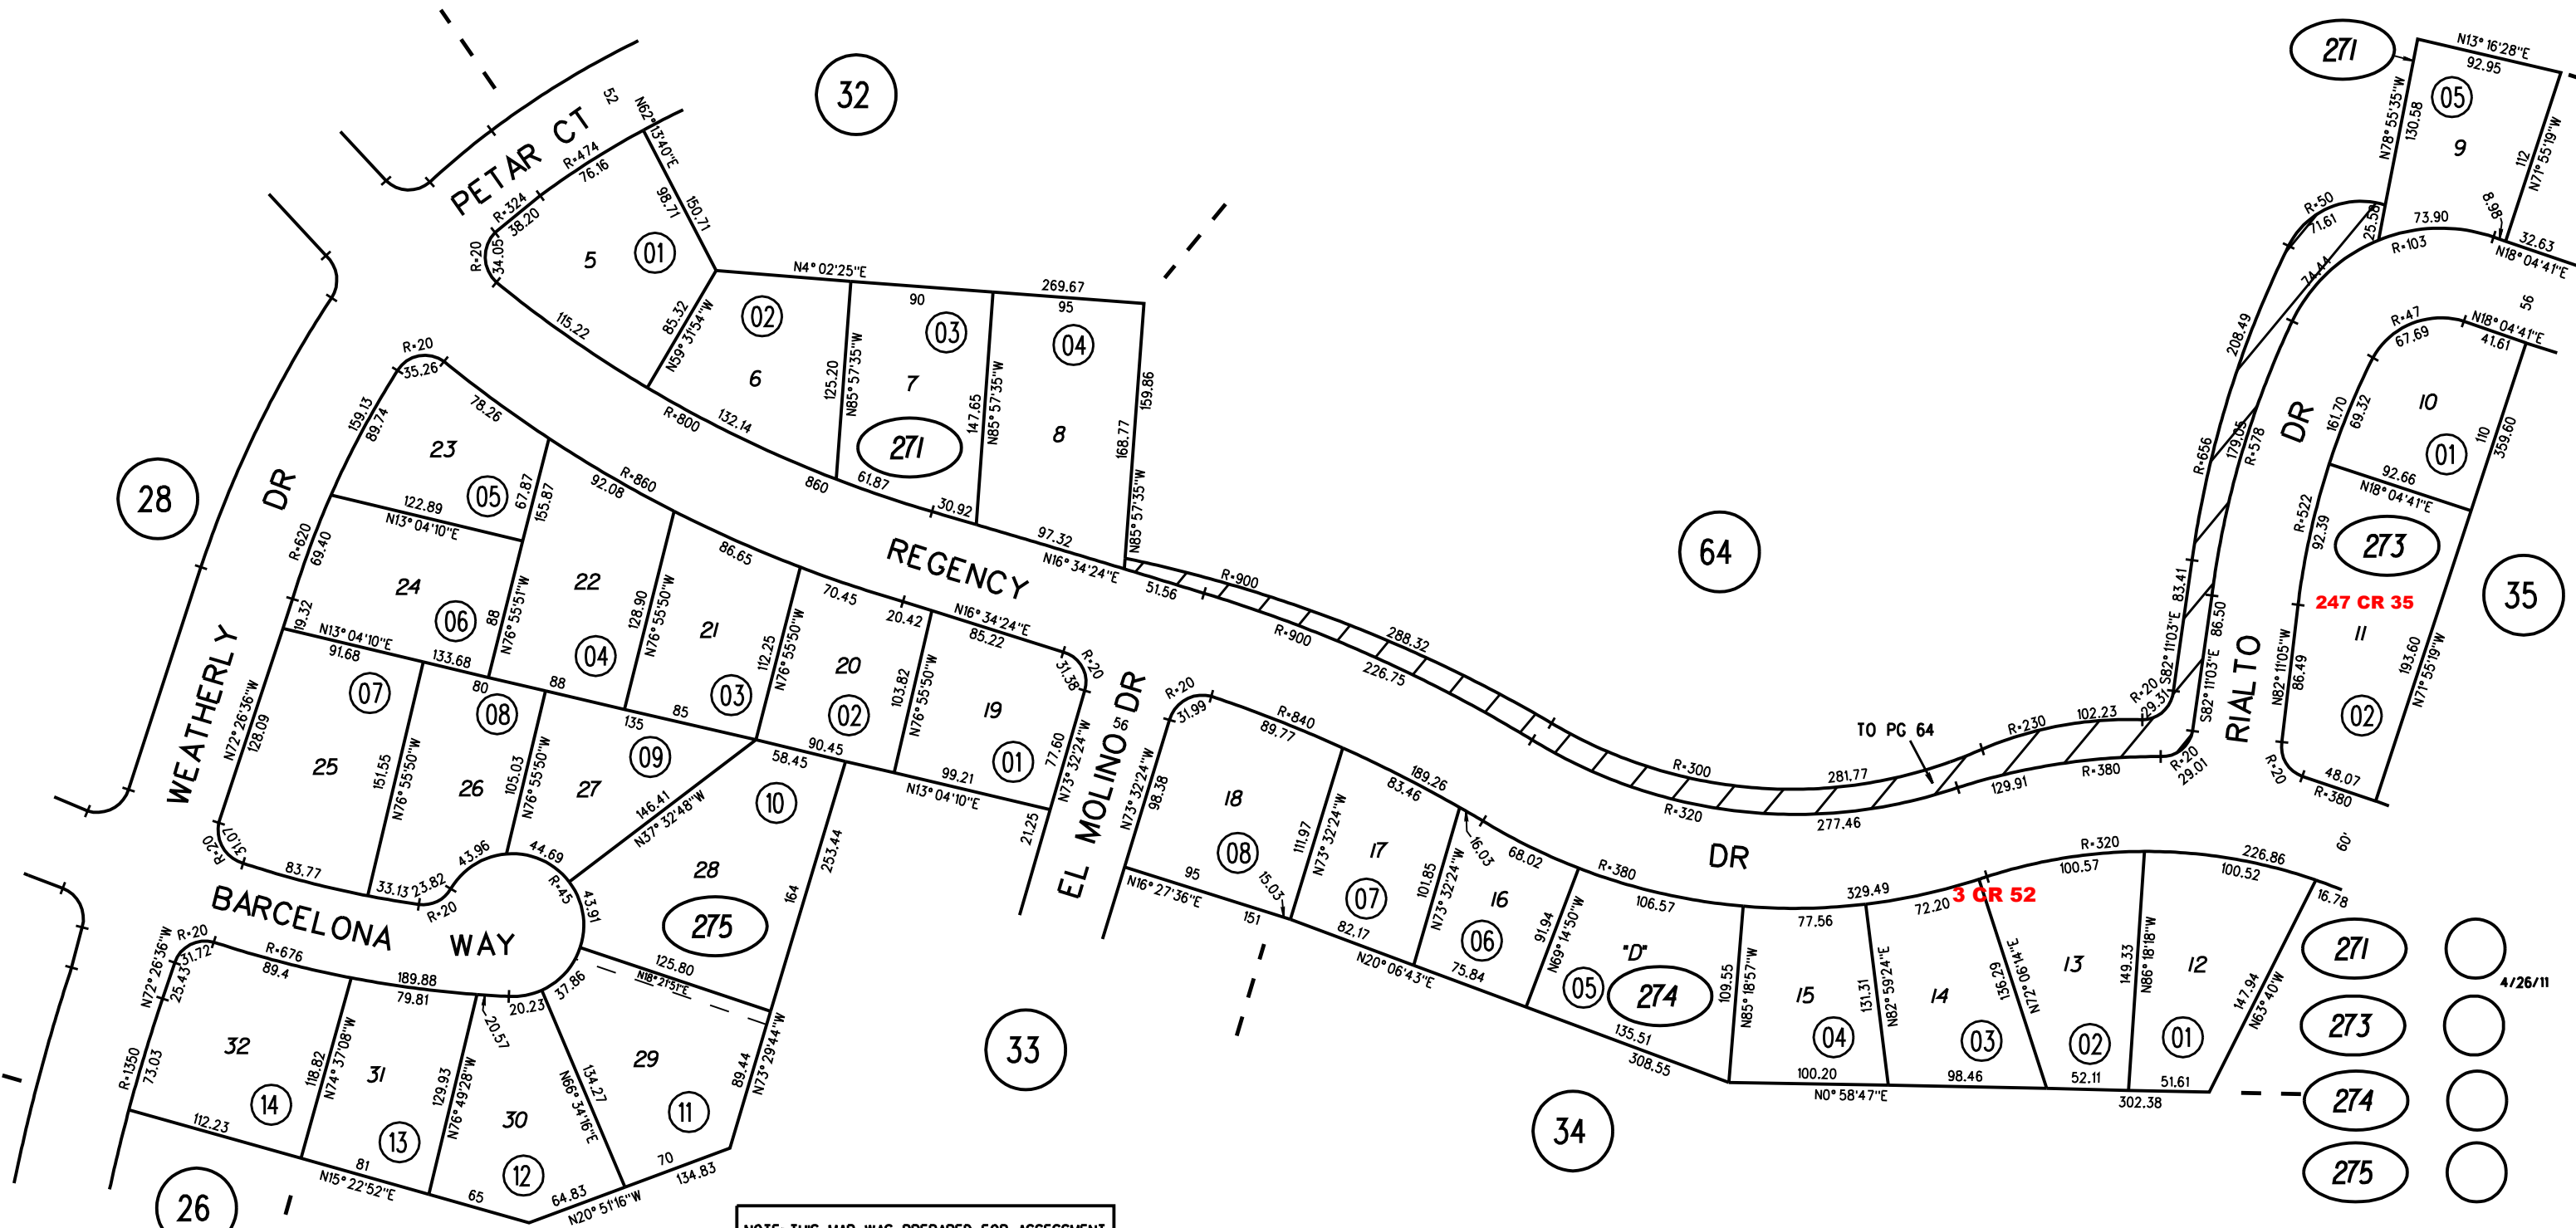

POR SEC 24 T1N R1W MDBM
TRACT 4343 MB 159-34 (REGENCY WOODS) 7/19/1973

NOTE: THIS MAP WAS PREPARED FOR ASSESSMENT PURPOSES ONLY. NO LIABILITY IS ASSUMED FOR THE ACCURACY OF THE INFORMATION DELINEATED HEREON. ASSESSOR'S PARCELS MAY NOT COMPLY WITH LOCAL LOT SPLIT OR BUILDING SITE ORDINANCES.