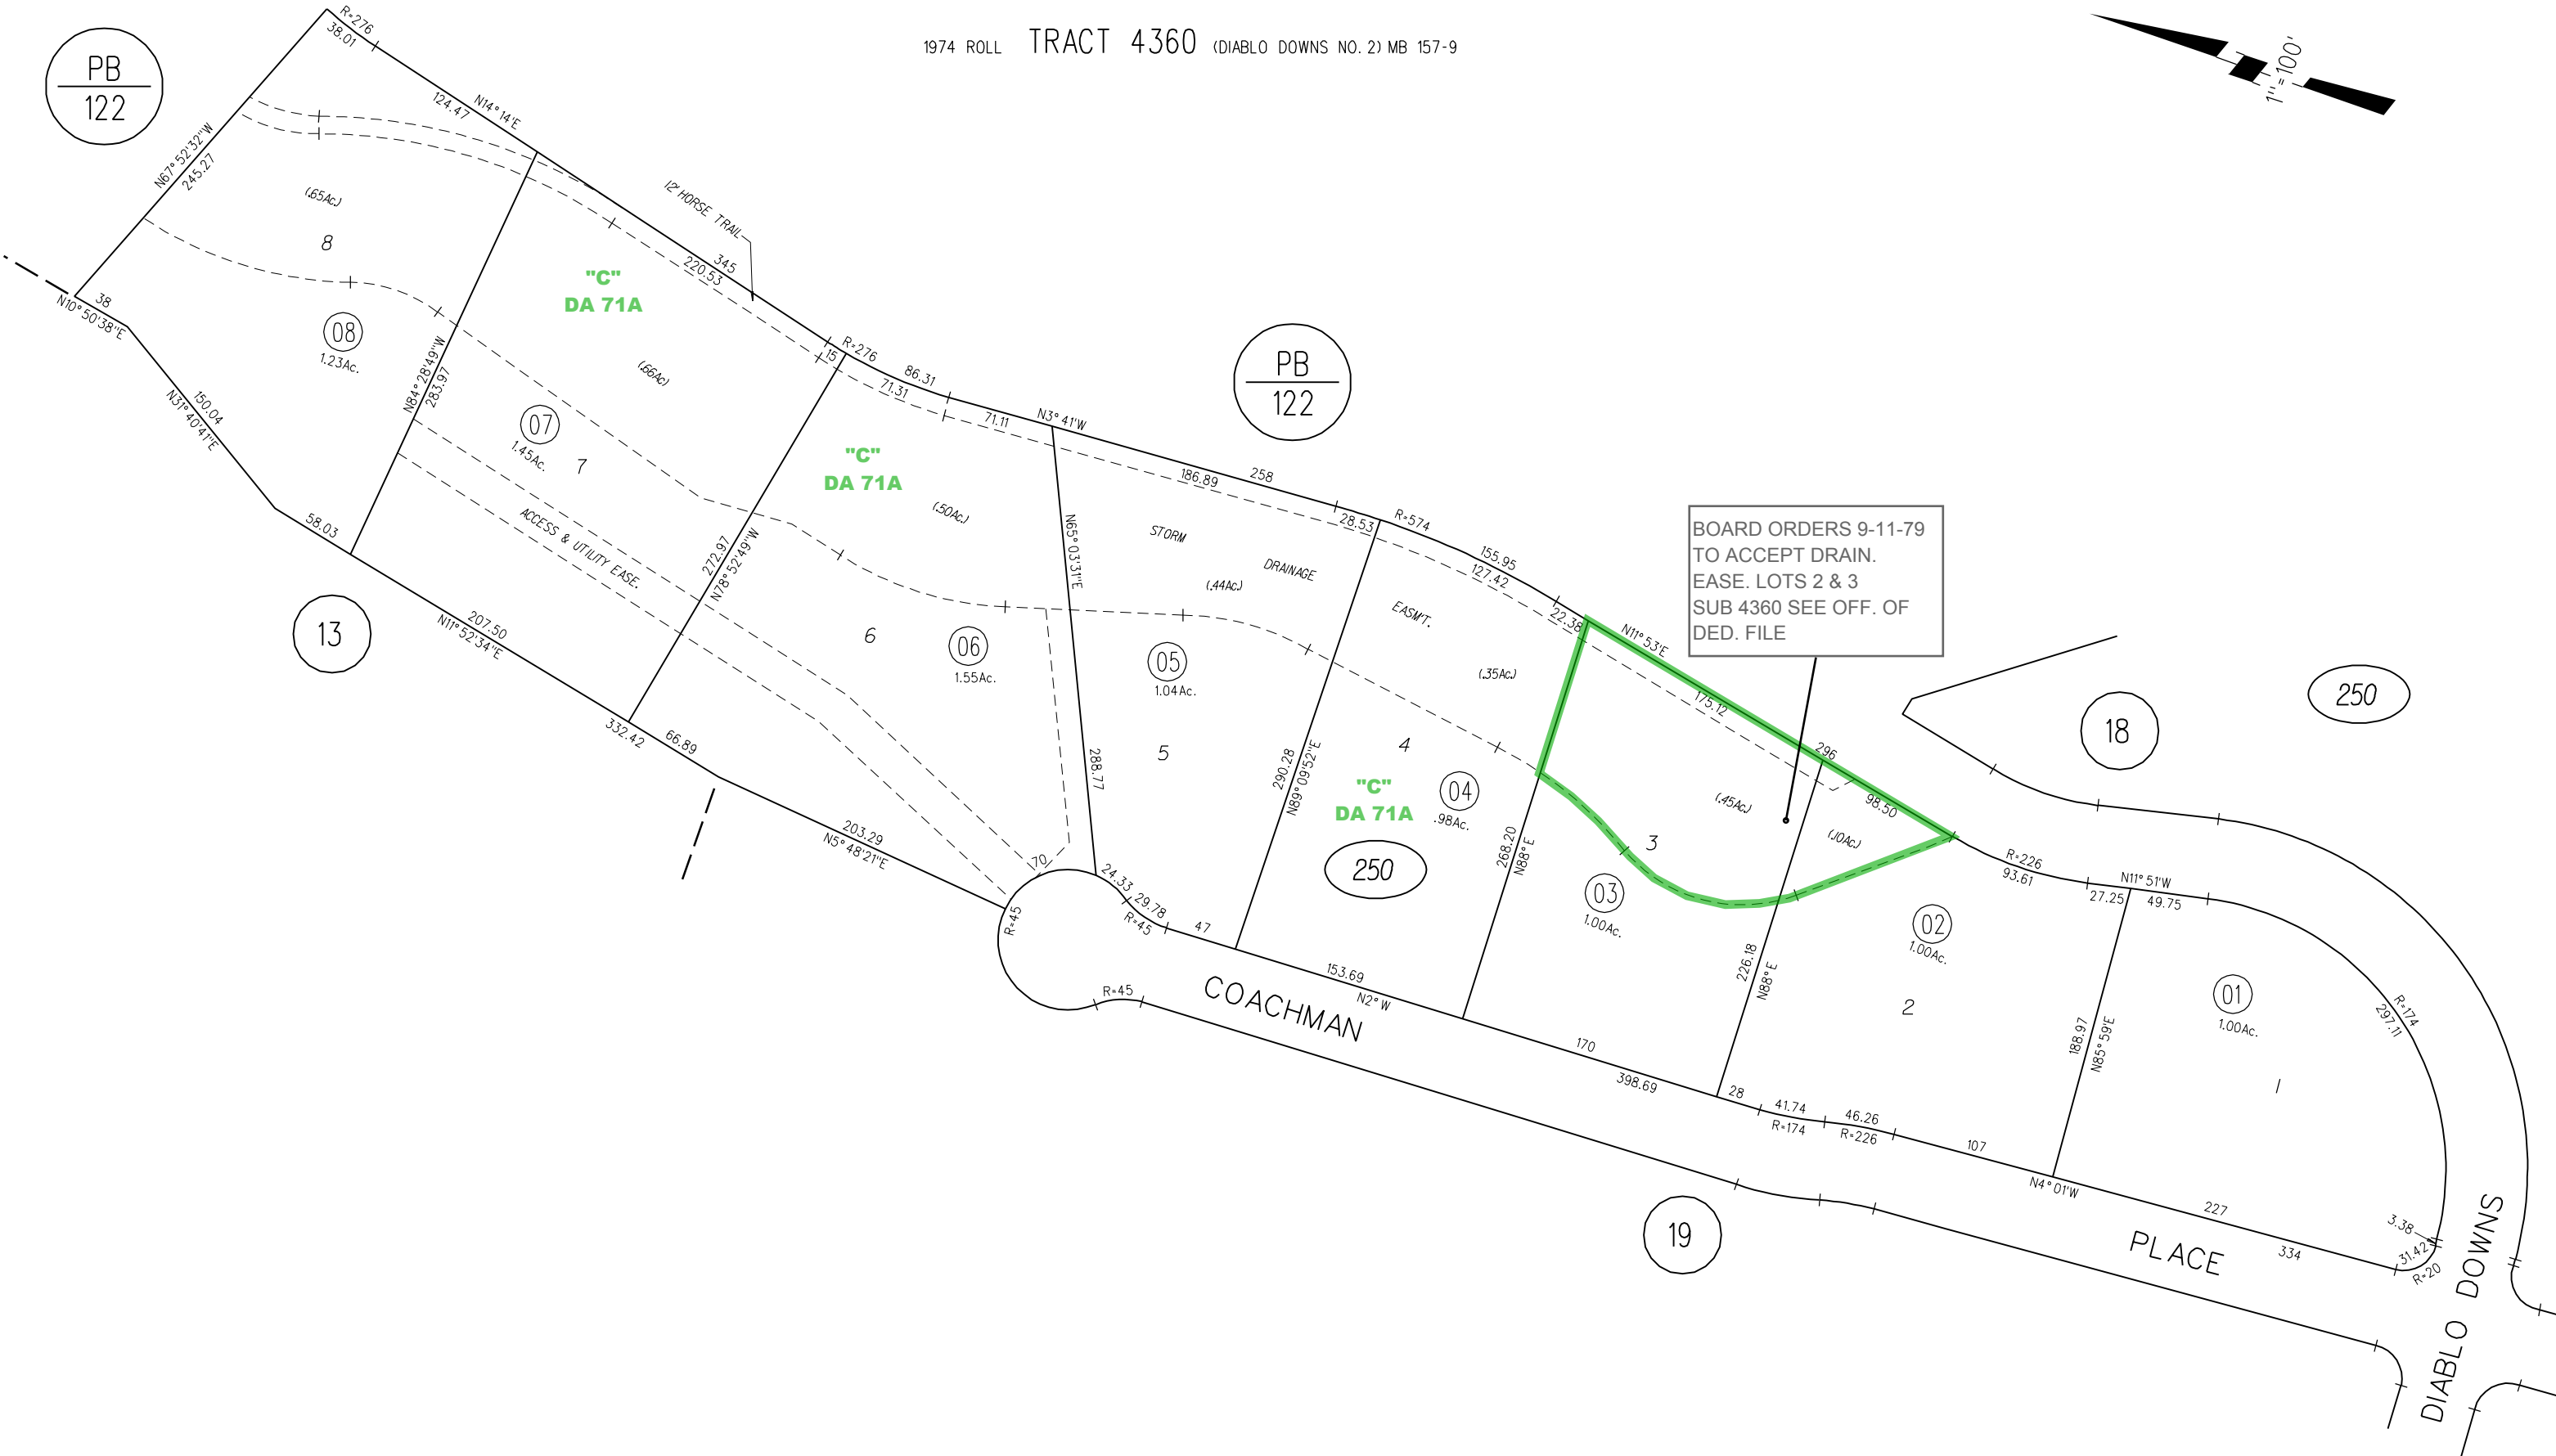

PB  
122

PB  
122

BOARD ORDERS 9-11-79  
TO ACCEPT DRAIN.  
EASE. LOTS 2 & 3  
SUB 4360 SEE OFF. OF  
DED. FILE