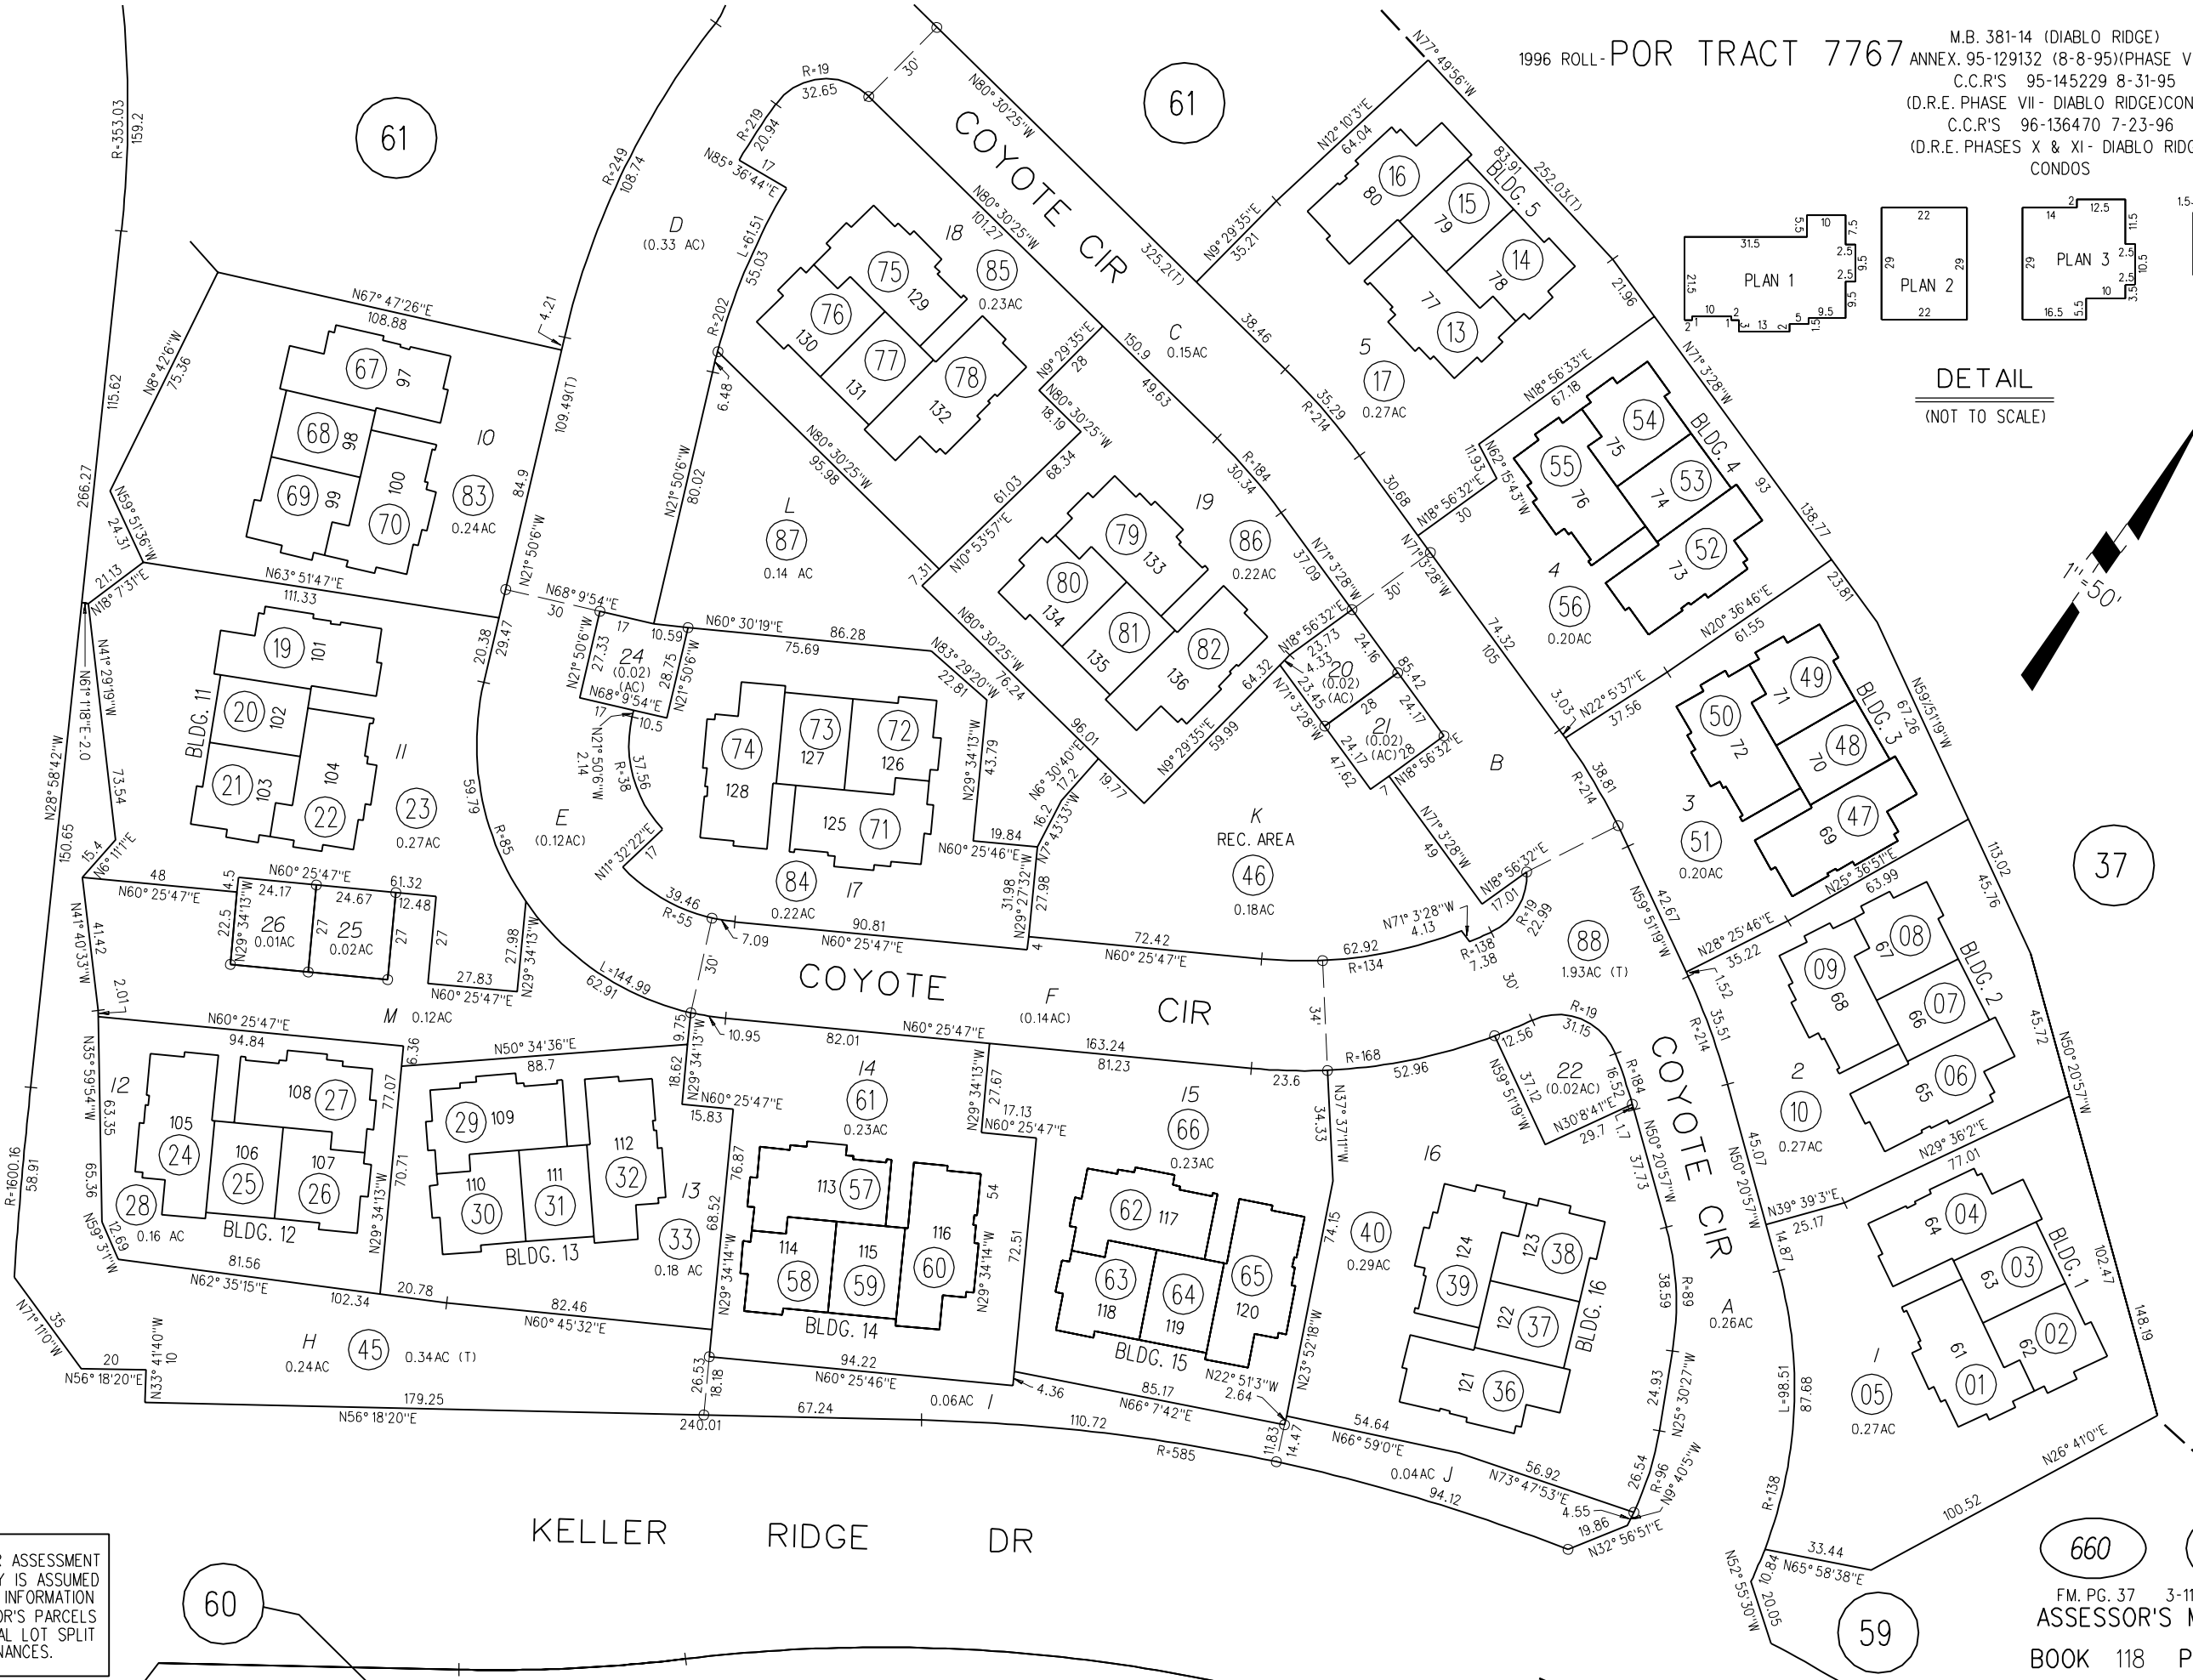

EAGLE PEAK AVE

KELLER RIDGE DR

COYOTE CIR

COYOTE CIR

COYOTE CIR

NOTE: THIS MAP WAS PREPARED FOR ASSESSMENT PURPOSES ONLY. NO LIABILITY IS ASSUMED FOR THE ACCURACY OF THE INFORMATION DELINEATED HEREON. ASSESSOR'S PARCELS MAY NOT COMPLY WITH LOCAL LOT SPLIT OR BUILDING SITE ORDINANCES.

DETAIL
(NOT TO SCALE)

37

61

61

37

60

660

59

FM. PG. 37 3-11-96
ASSESSOR'S MAP

BOOK 118 PAGE 66

CONTRA COSTA COUNTY, CALIF.