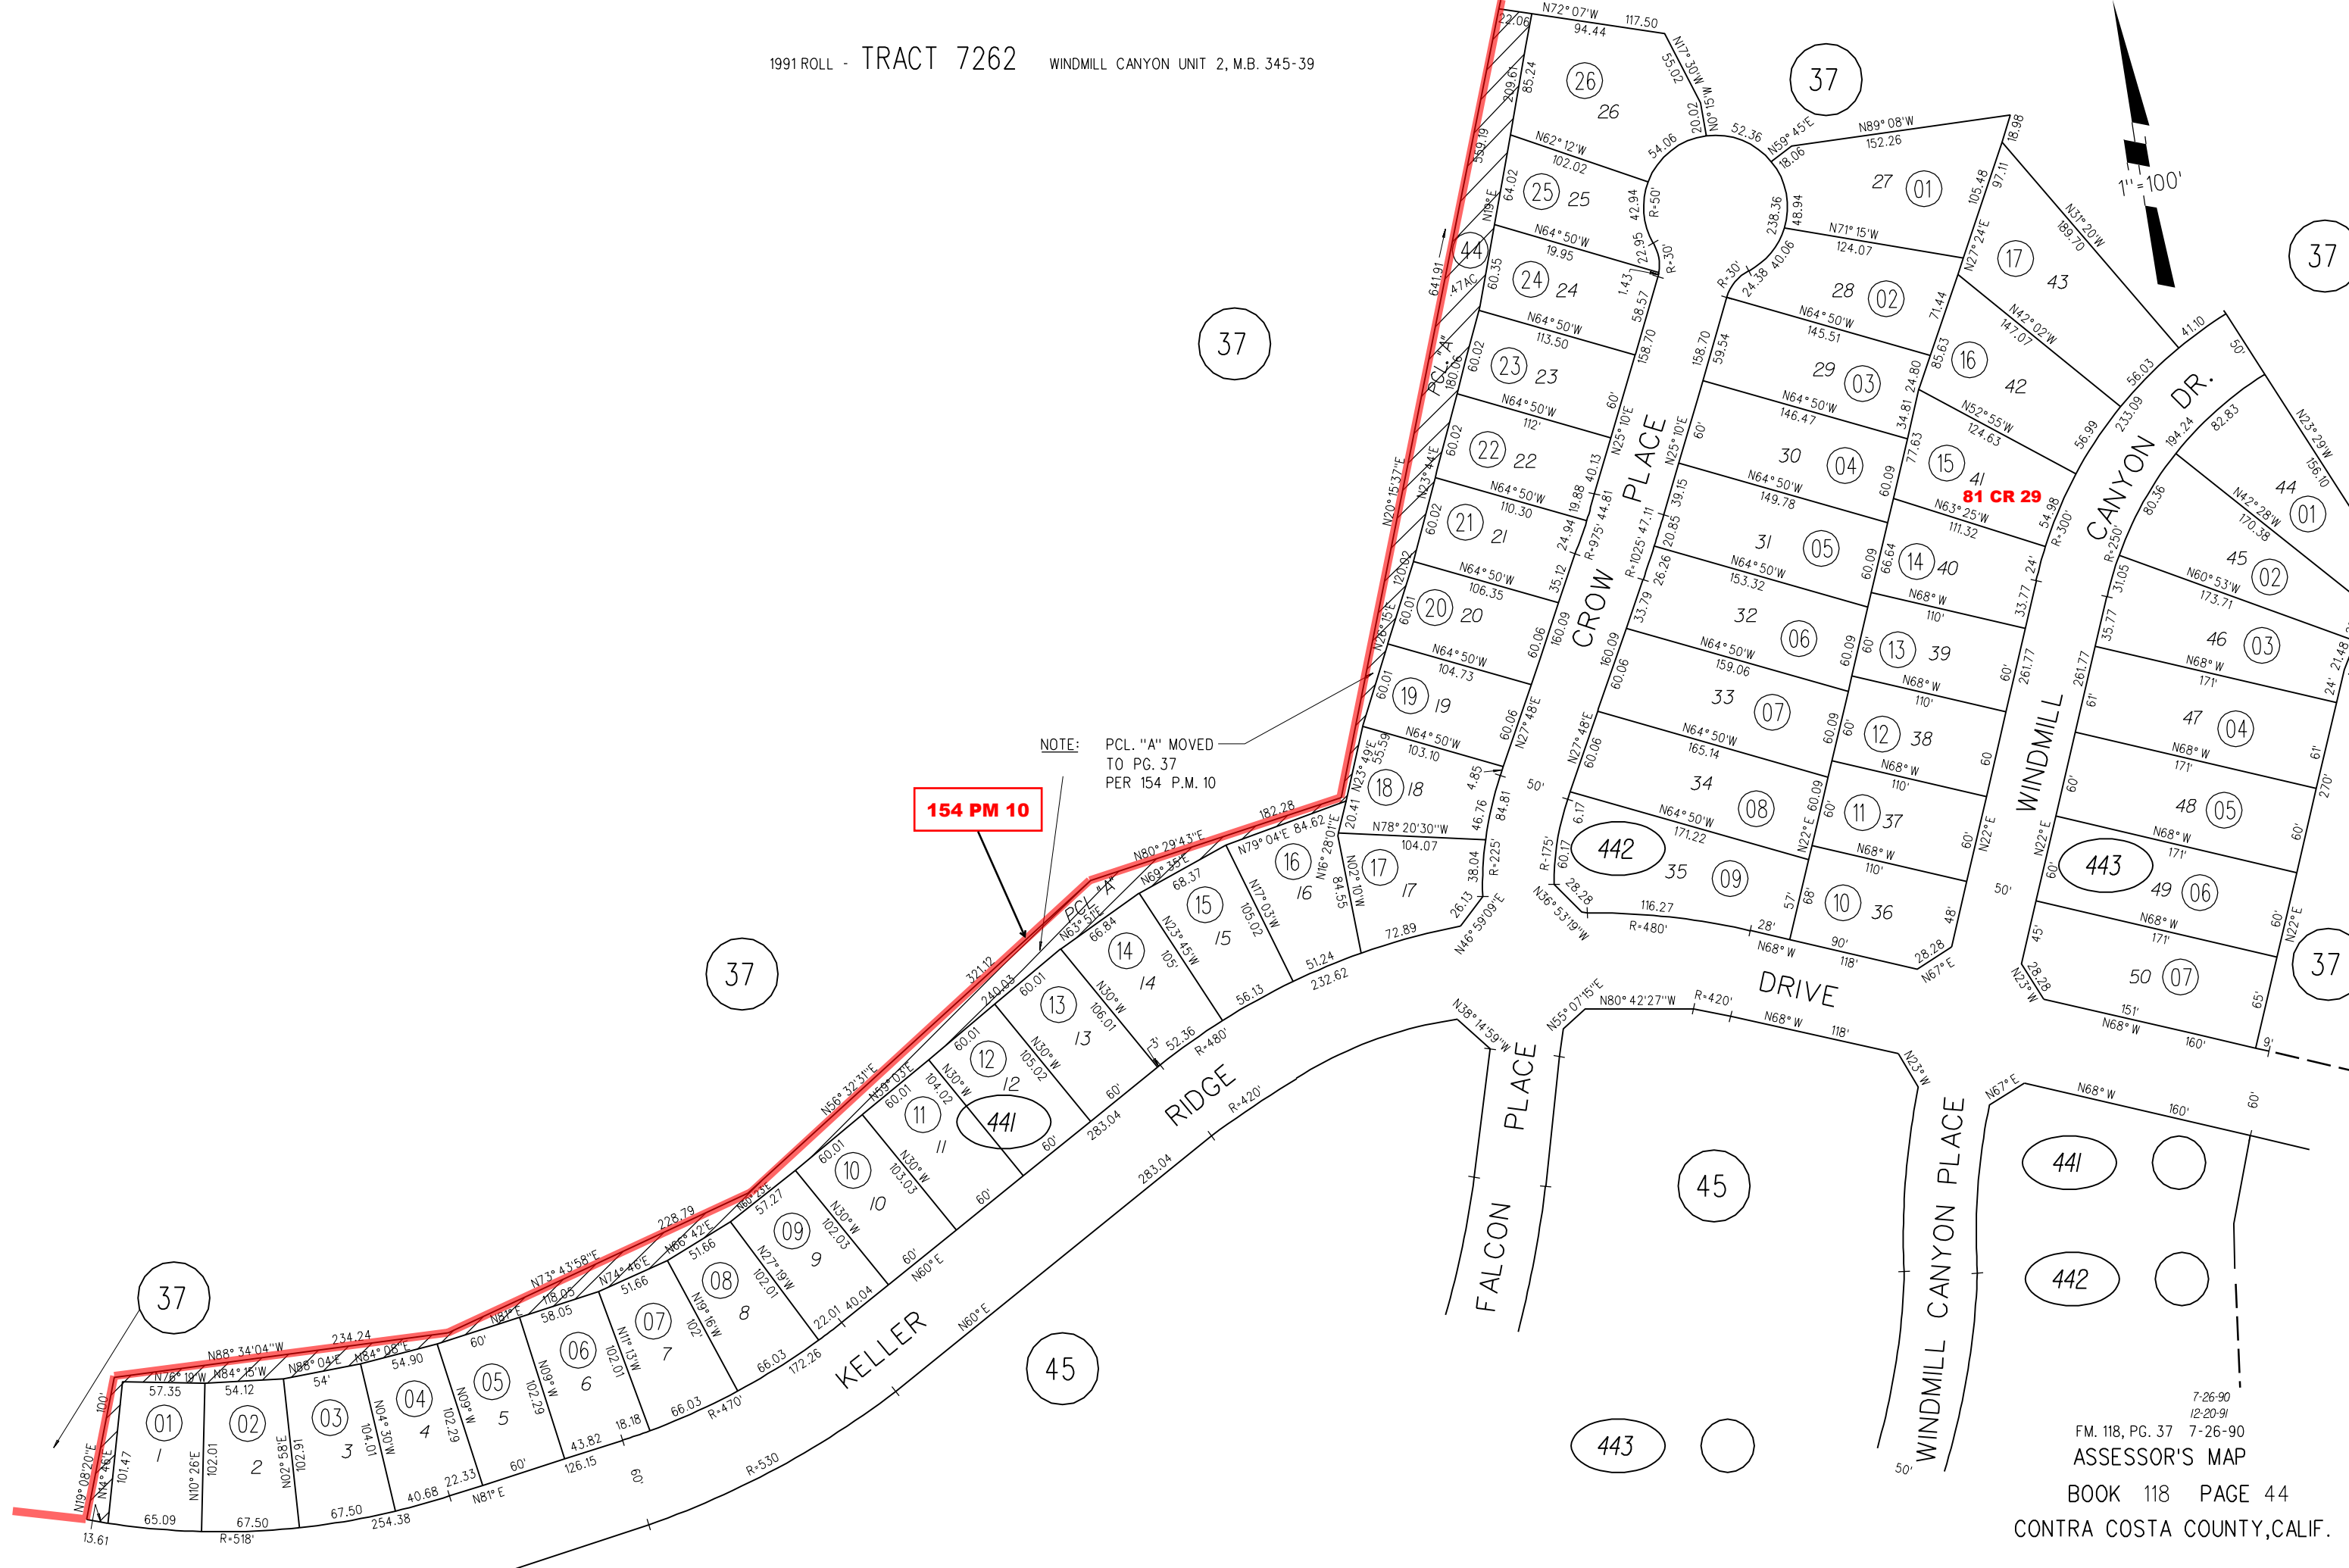

1" = 100'

NOTE: PCL. "A" MOVED TO PG. 37 PER 154 P.M. 10

154 PM 10