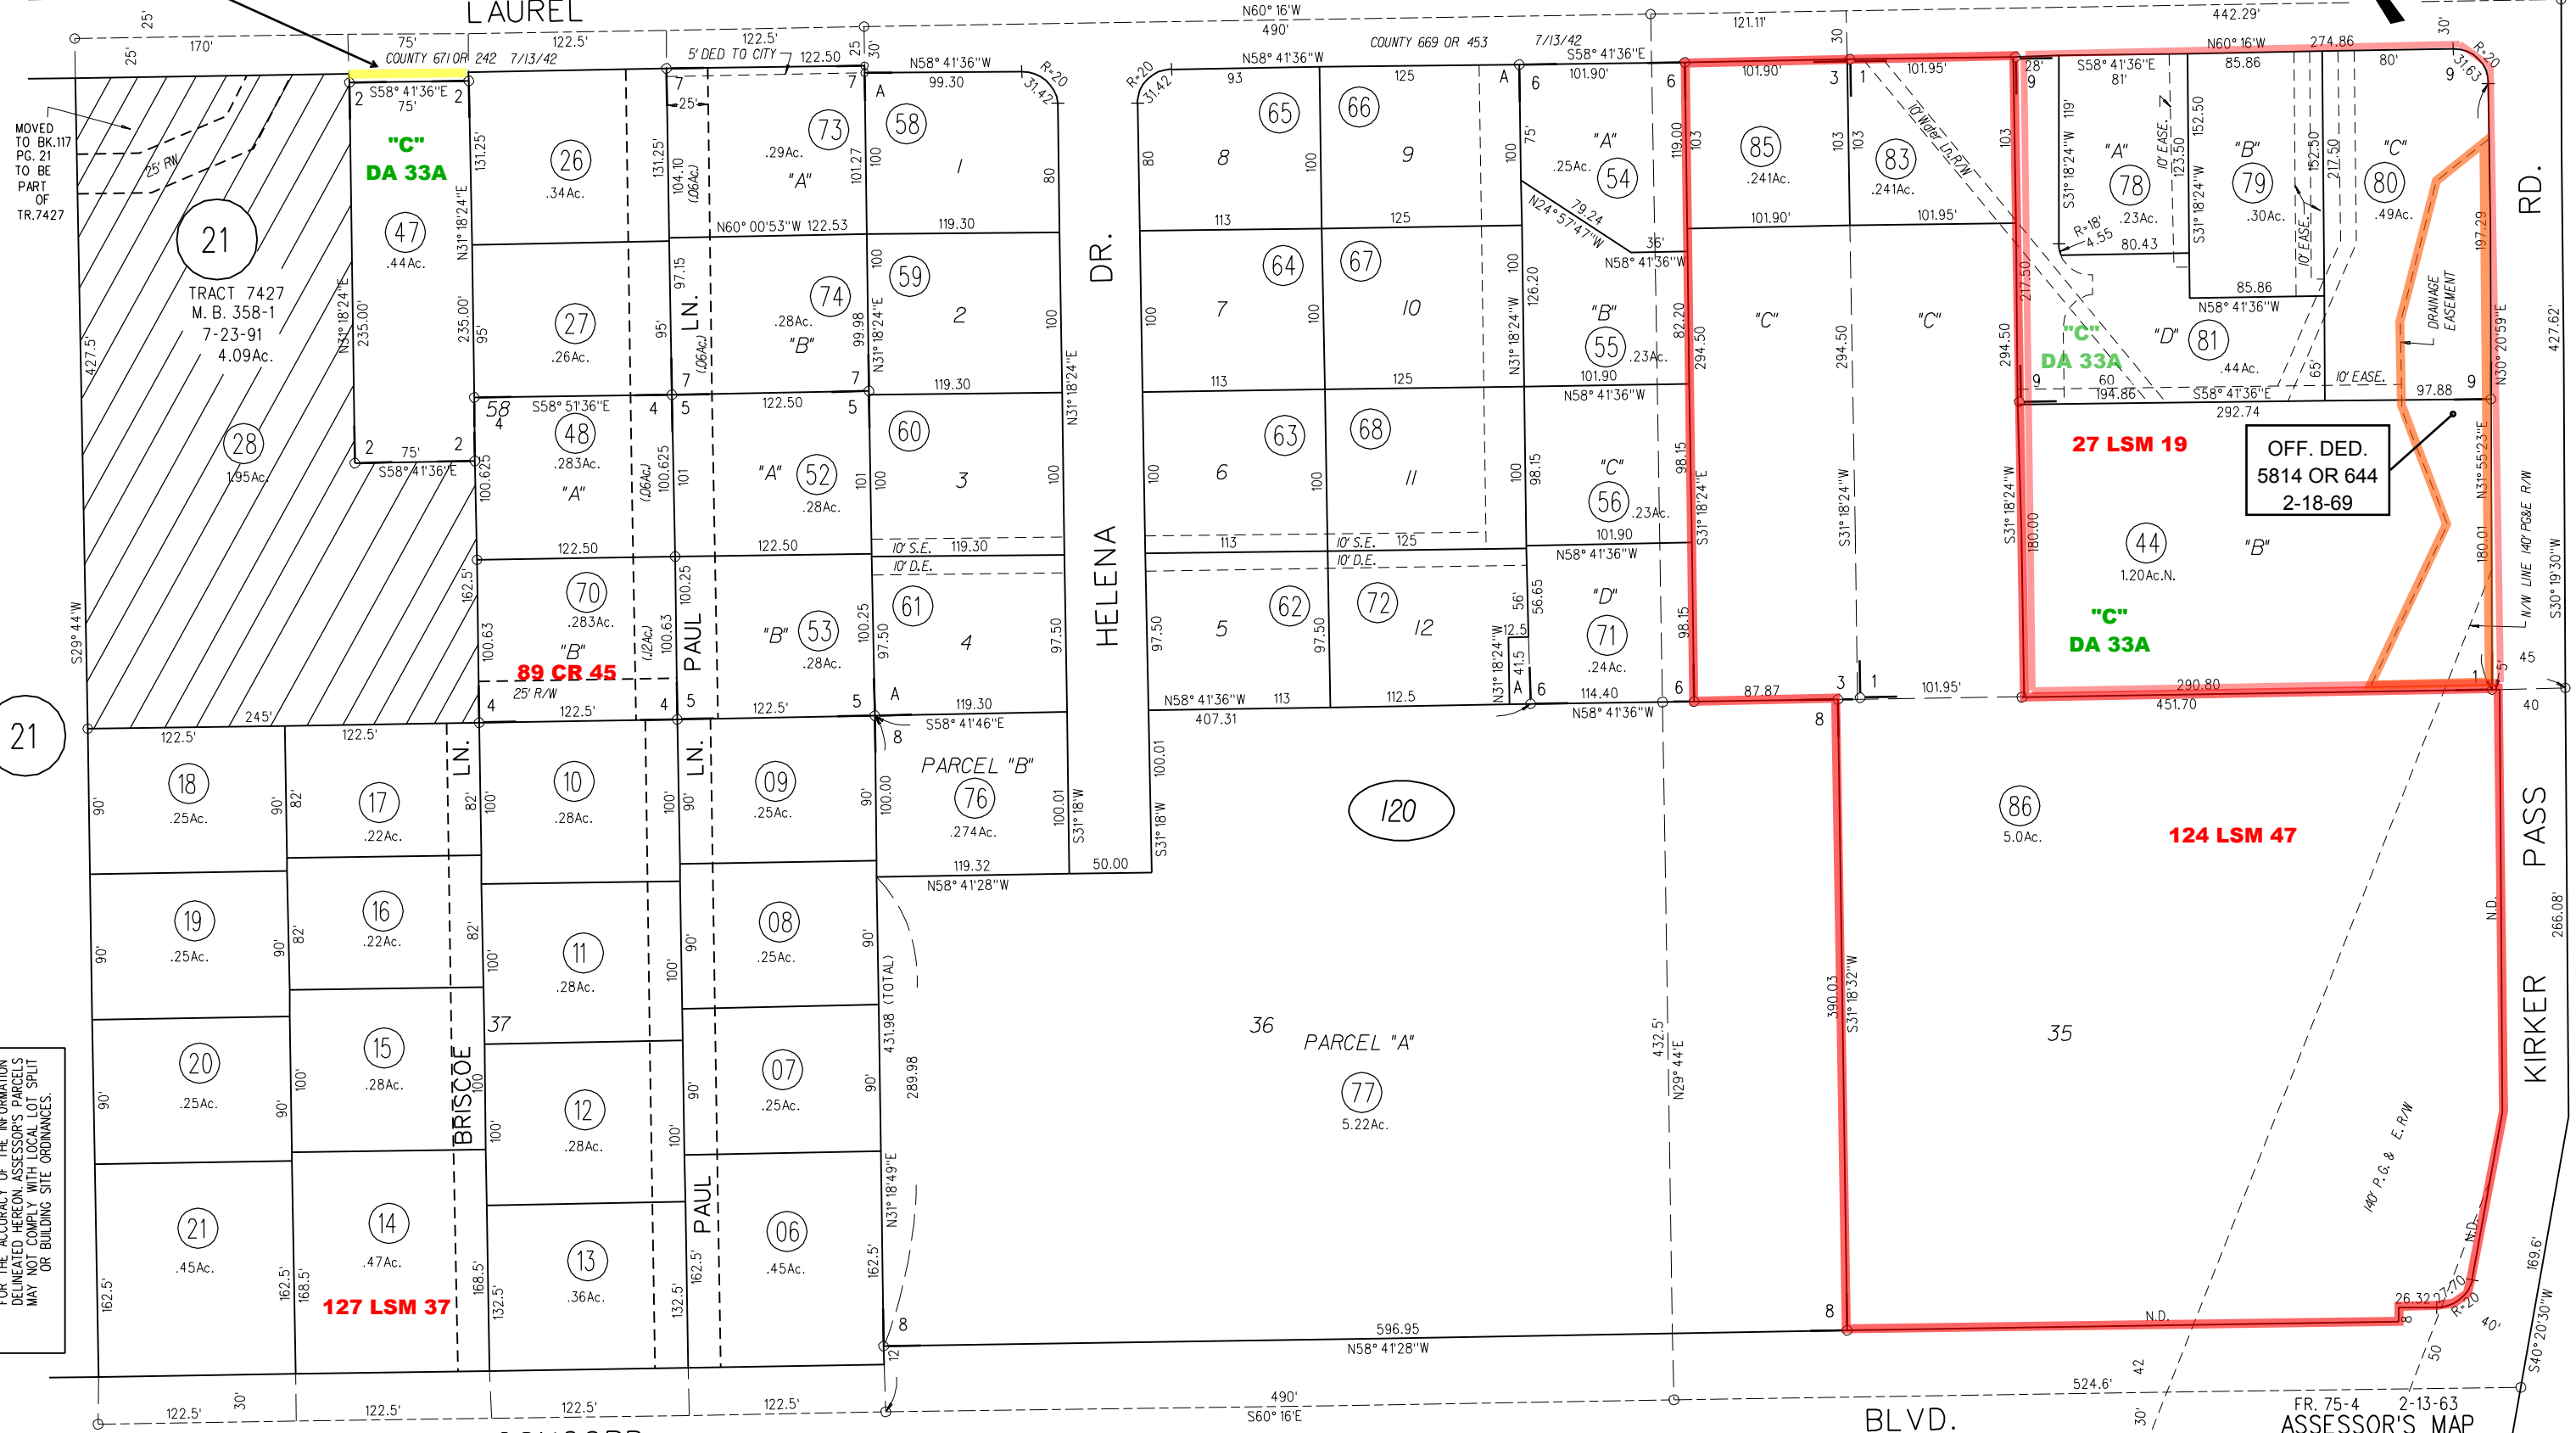

GD
6574 OR 28
1-28-72

09

30

32

LAUREL
VIEW
DR.
CT.

NOTE: THIS MAP WAS PREPARED FOR ASSESSMENT PURPOSES ONLY. NO LIABILITY IS ASSUMED FOR THE ACCURACY OF THE INFORMATION DELINEATED HEREON. ASSESSORS' PARCELS MAY NOT COMPLY WITH LOCAL LOT SPLIT OR BUILDING SITE ORDINANCES.

OFF. DED.
5814 OR 644
2-18-69

14

120

86

8/21/03