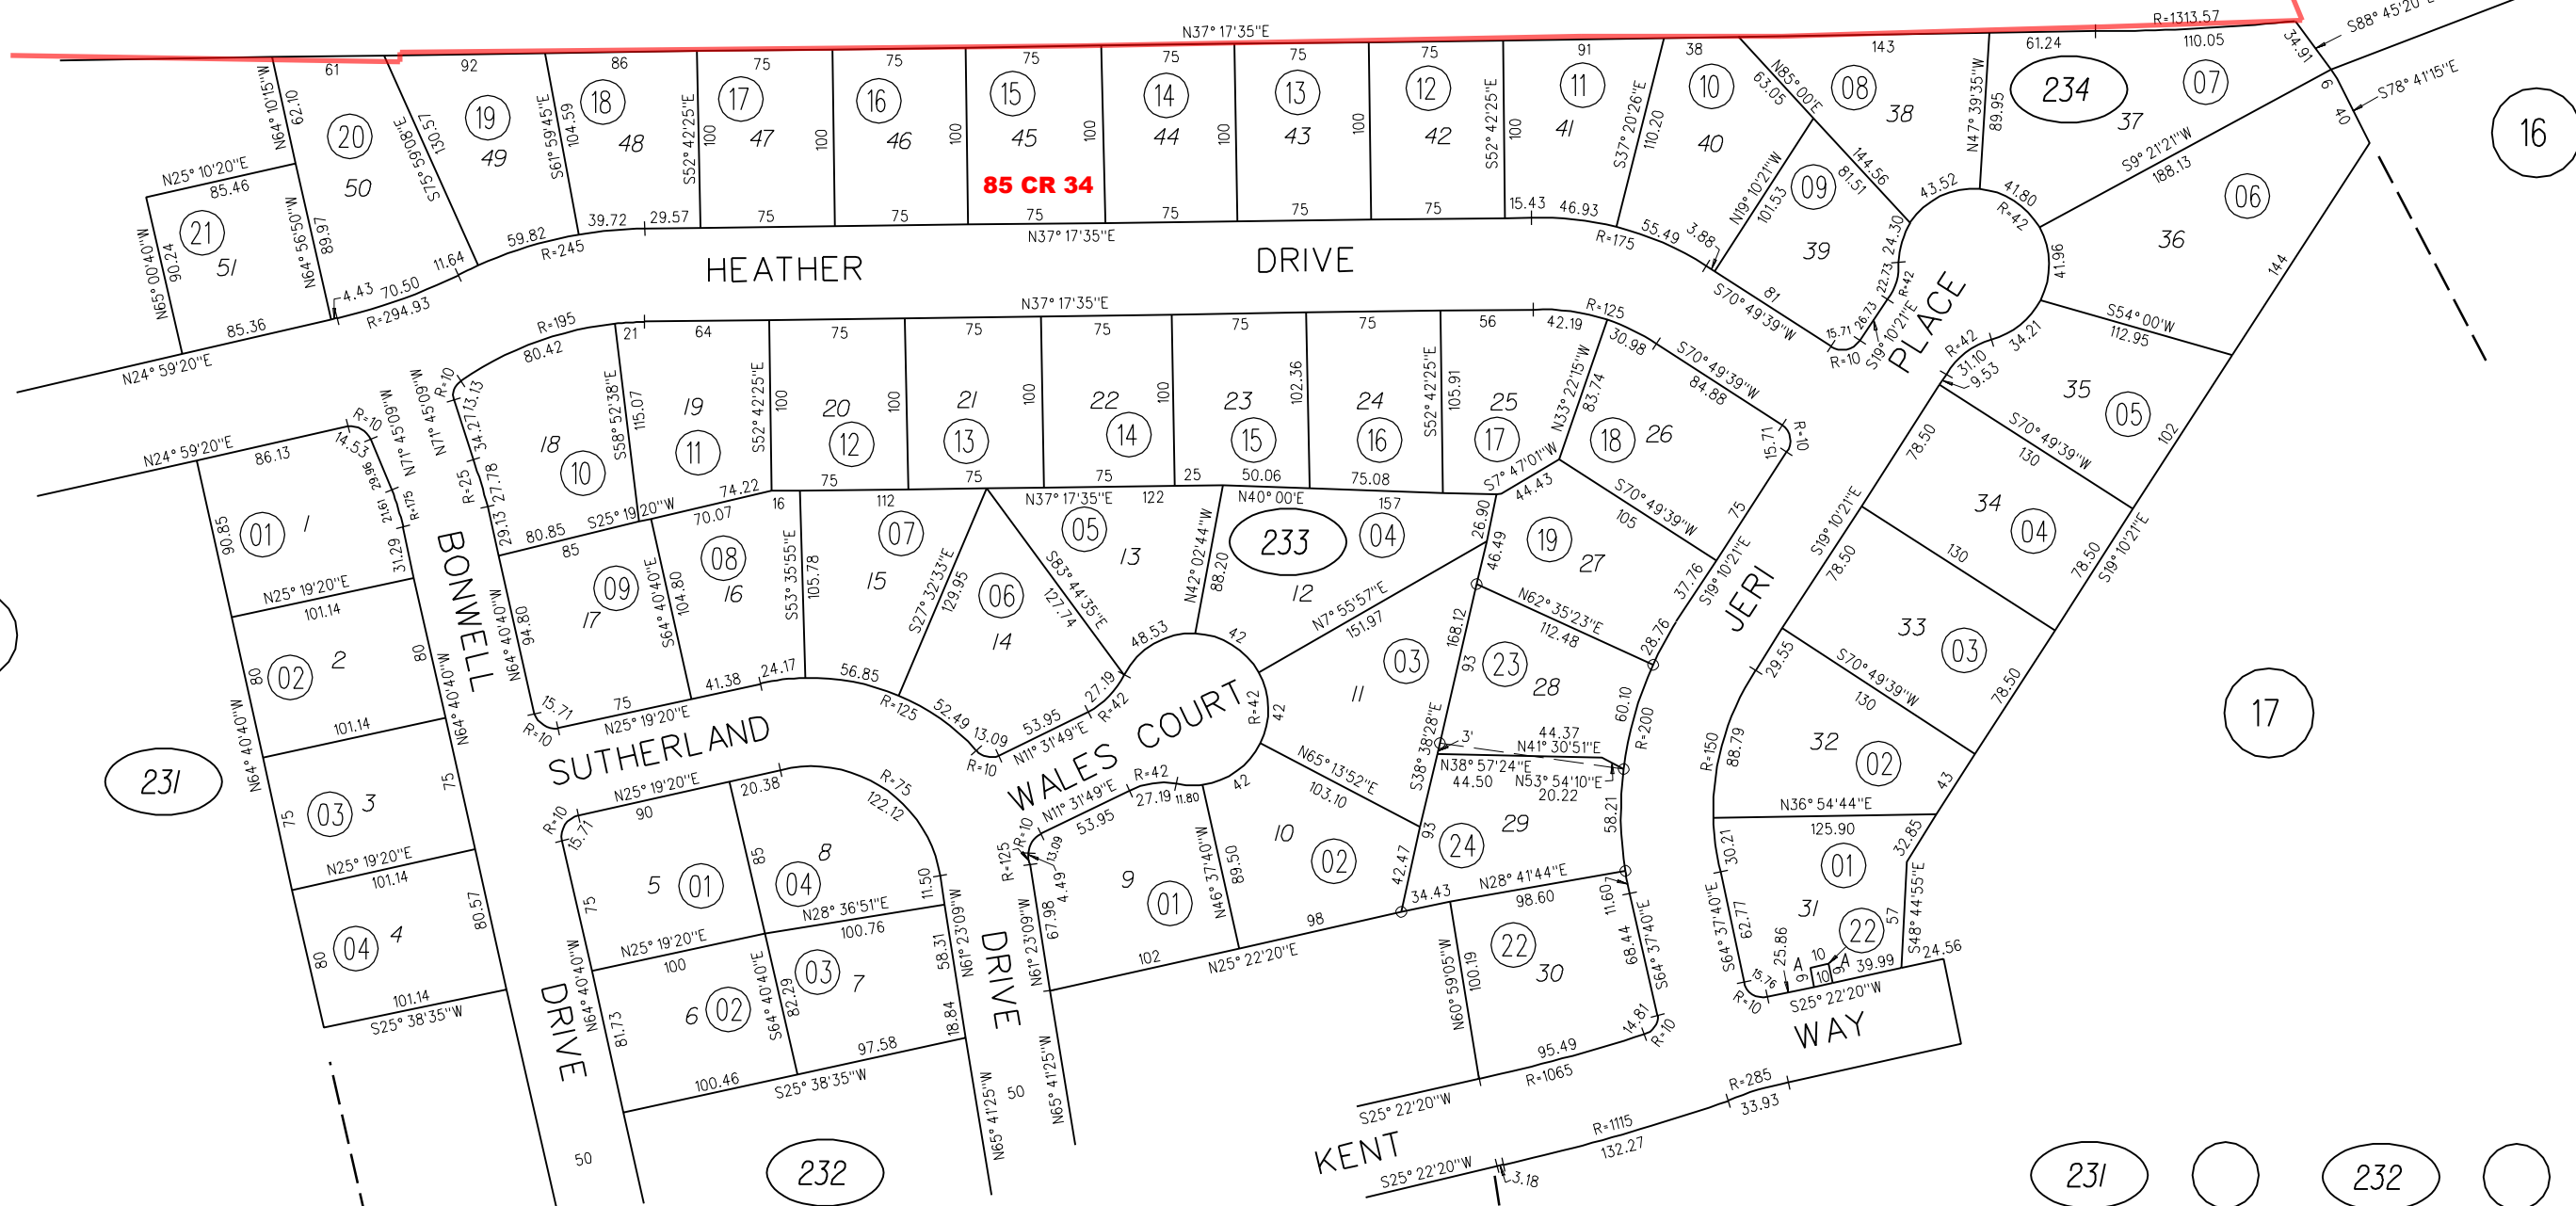

25

22

**Sub 8759  
487 M 46**

BAY POINT & CLAYTON R.R. R/W 80'

**85 CR 34**

HEATHER DRIVE

BONNELL DRIVE

SUTHERLAND DRIVE

WALES COURT

JERI WAY

KENT DRIVE

HEATHER PLACE

20

231

232

18

16

17