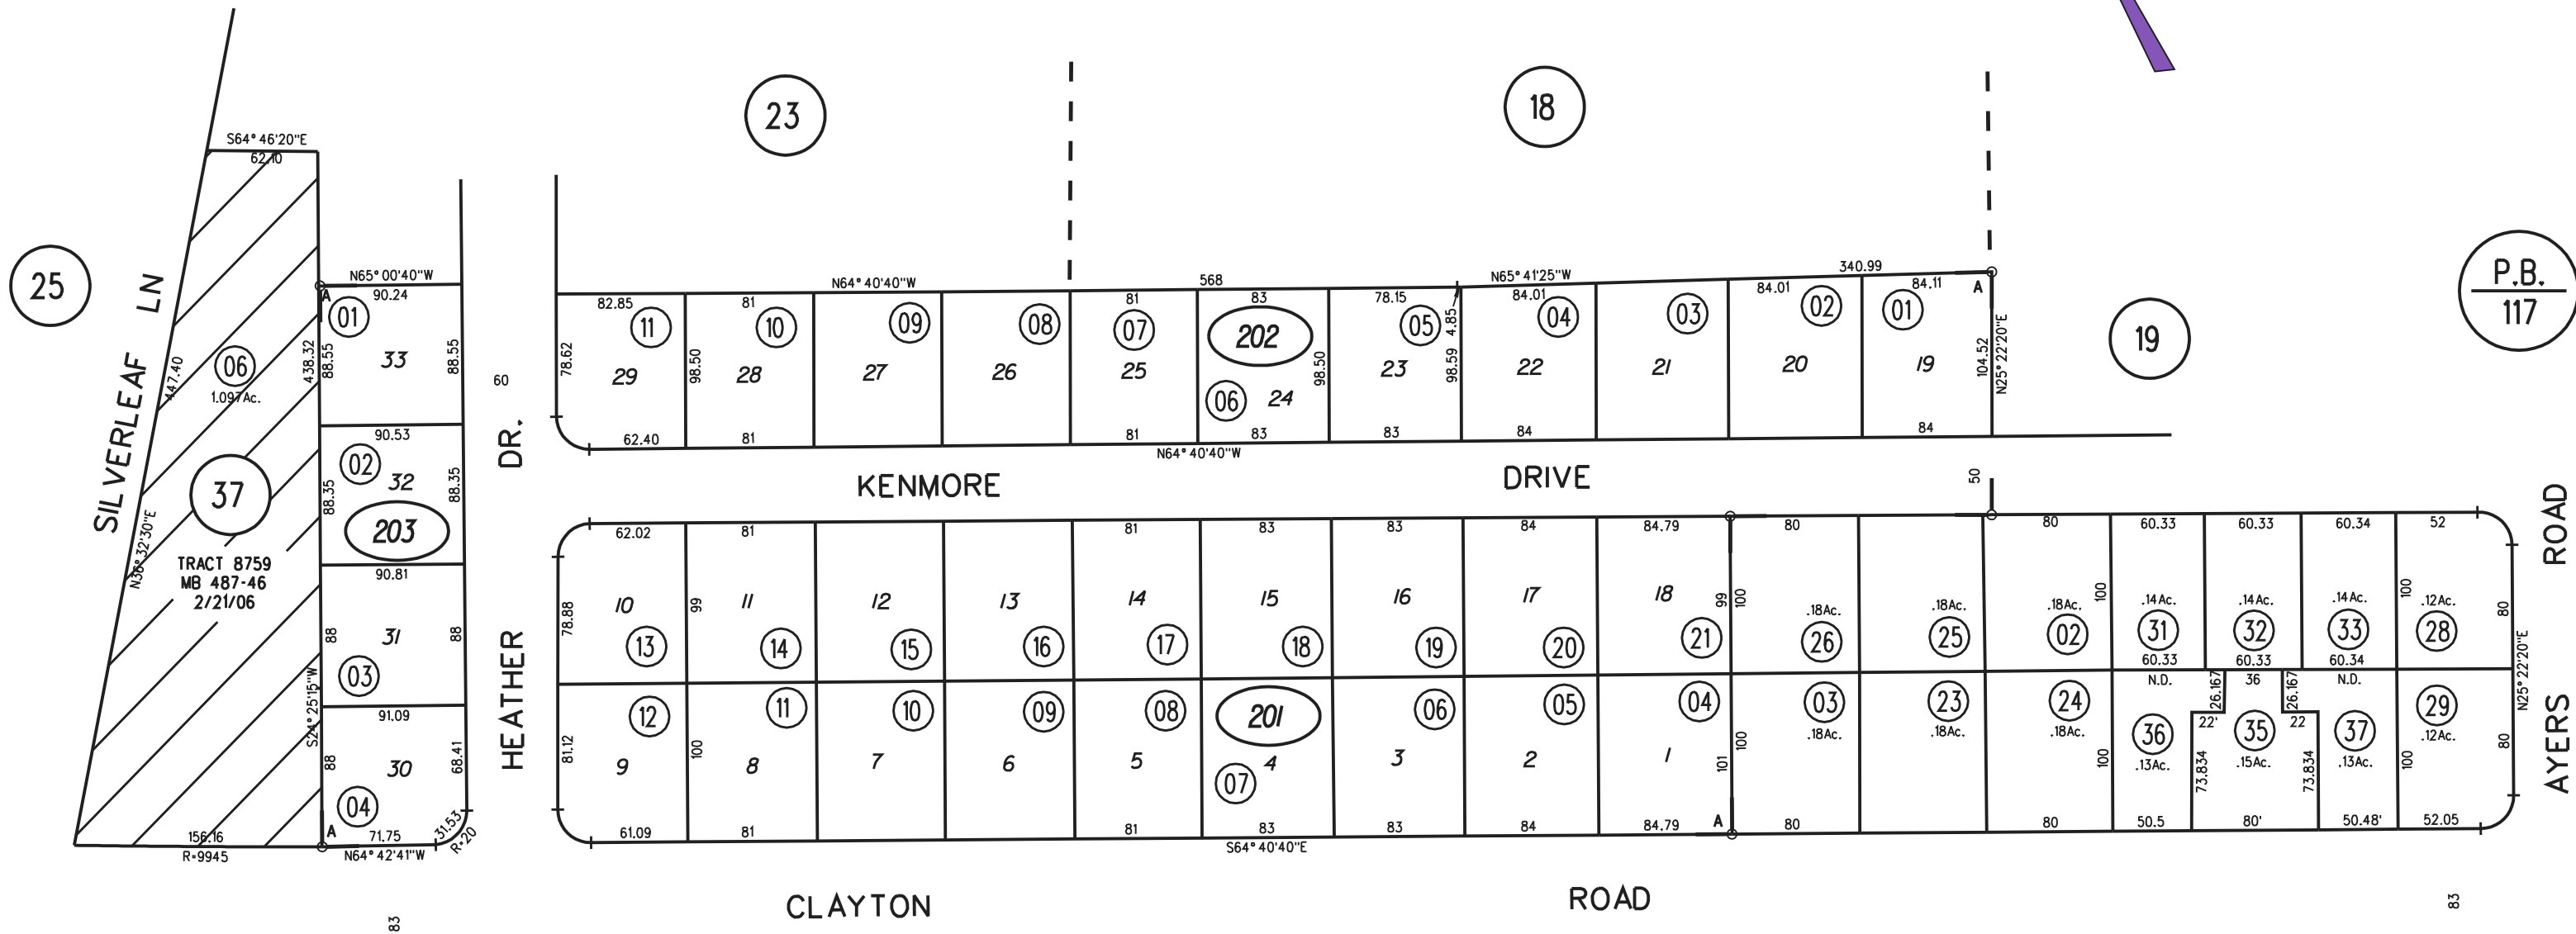

A- HEATHER ACRES UNIT NO. 1 MB 49-26
RO MONTE DEL DIABLO

NOTE: THIS MAP WAS PREPARED FOR ASSESSMENT PURPOSES ONLY. NO LIABILITY IS ASSUMED FOR THE ACCURACY OF THE INFORMATION DELINEATED HEREON. ASSESSOR'S PARCELS MAY NOT COMPLY WITH LOCAL LOT SPLIT OR BUILDING SITE ORDINANCES.

P.B.
133

201
202
203

10/9/06
TR
8759
8/16/06