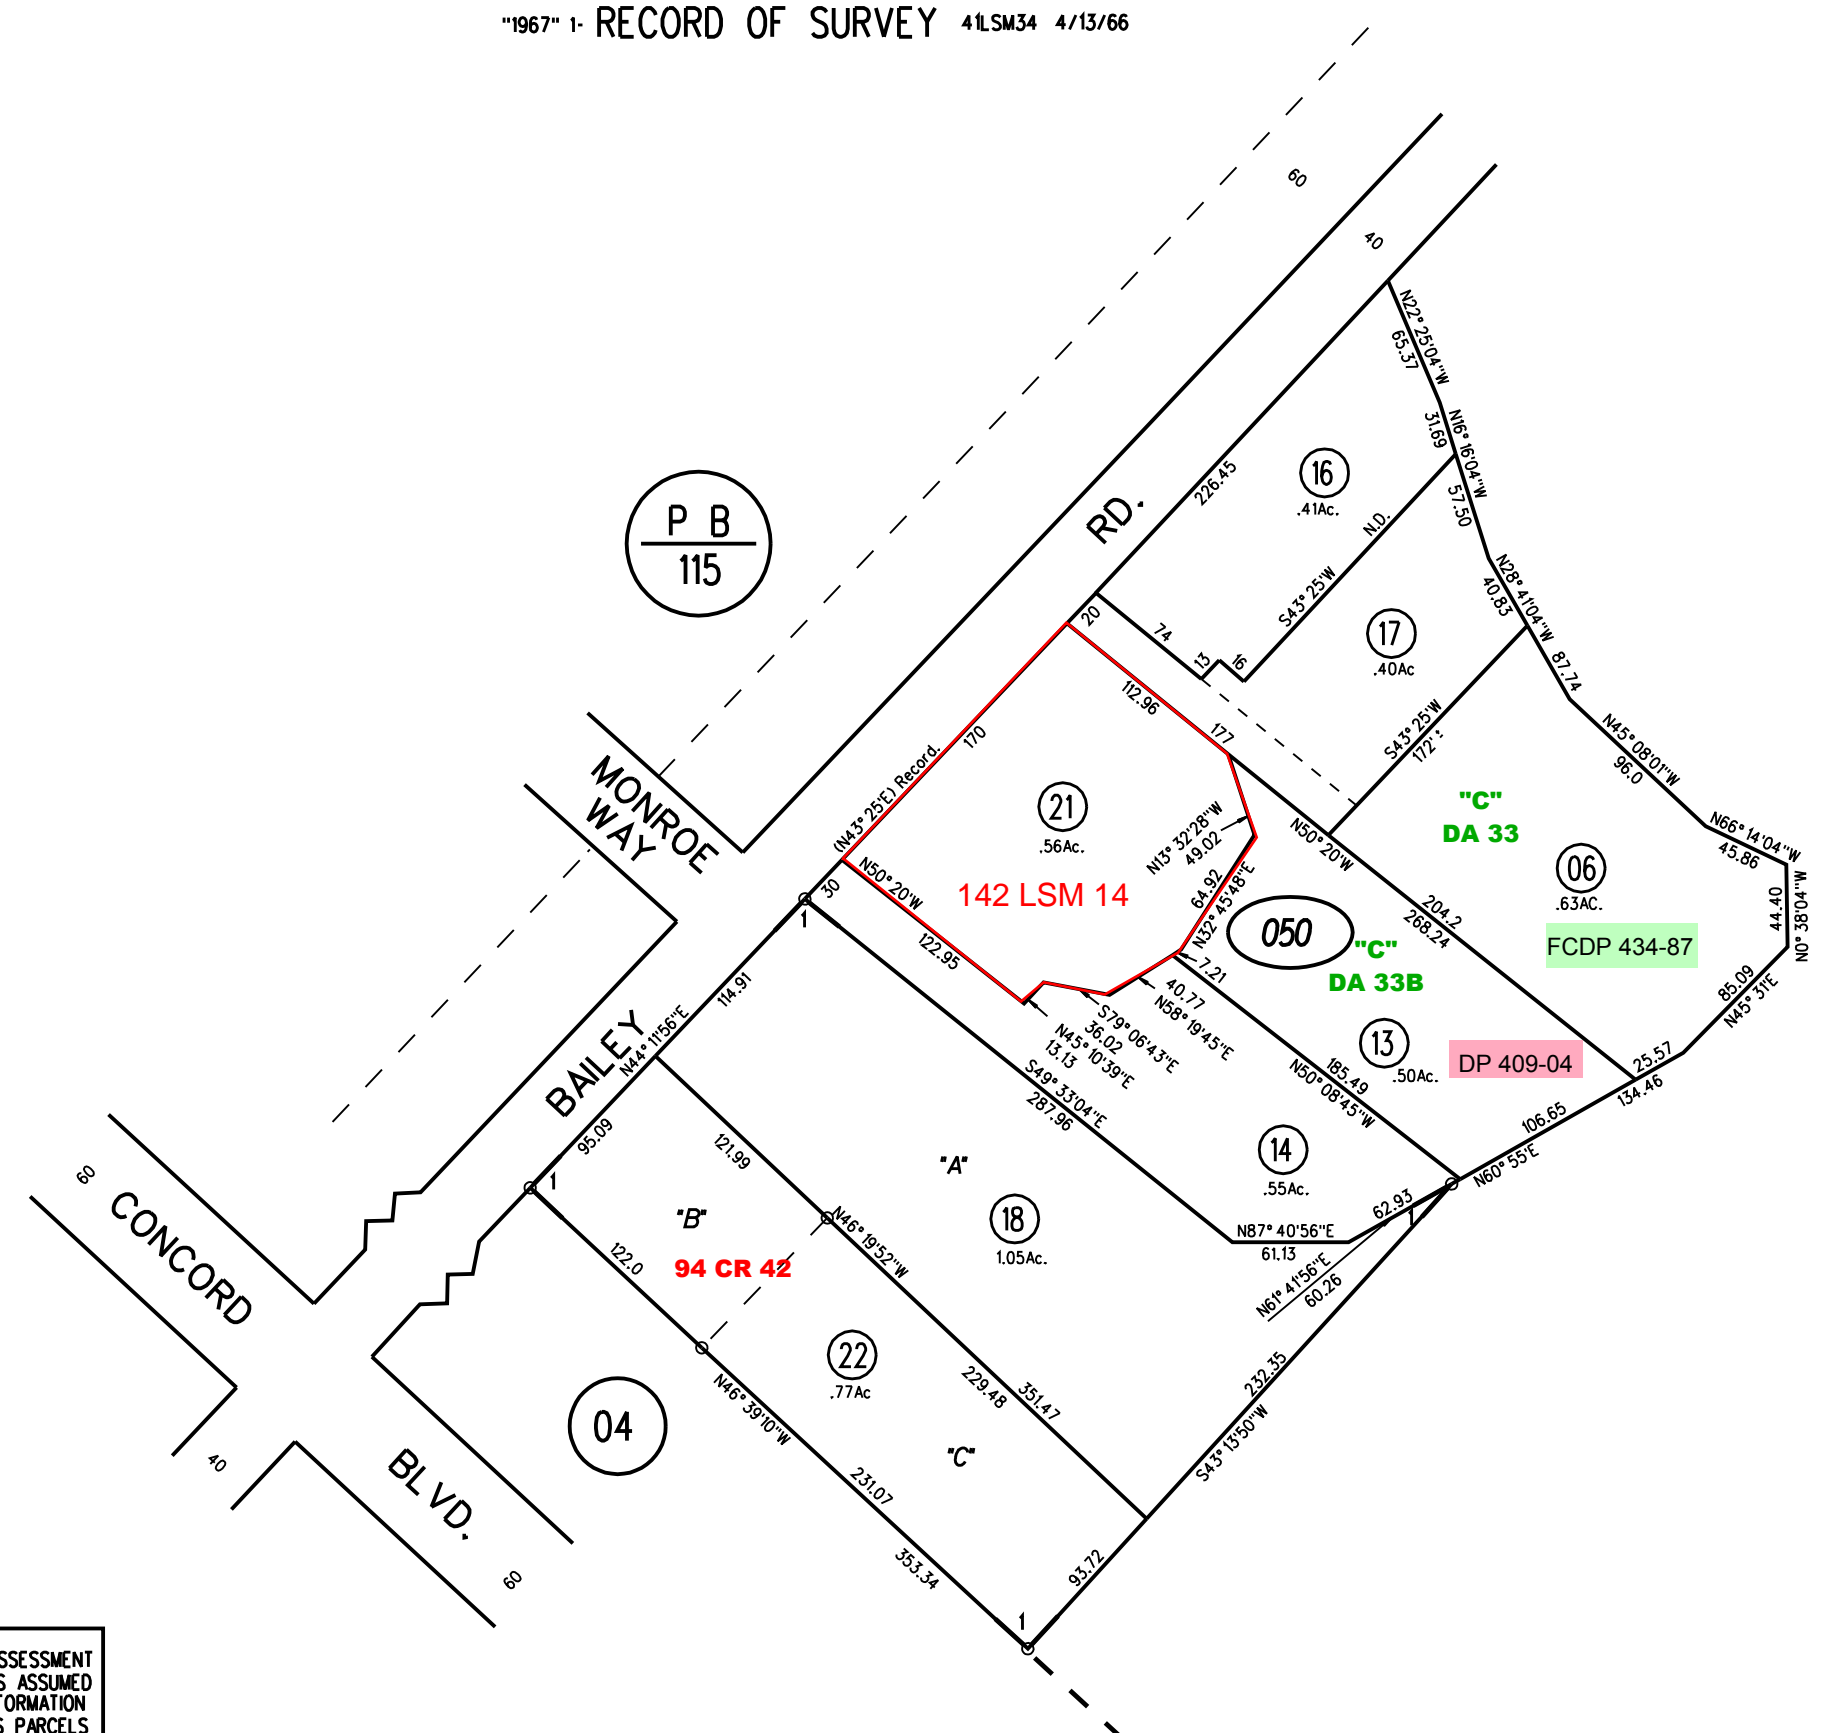

RO MONTE DEL DIABLO  
 "1967" 1- RECORD OF SURVEY 41LSM34 4/13/66

NOTE: THIS MAP WAS PREPARED FOR ASSESSMENT PURPOSES ONLY. NO LIABILITY IS ASSUMED FOR THE ACCURACY OF THE INFORMATION DELINEATED HEREON. ASSESSOR'S PARCELS MAY NOT COMPLY WITH LOCAL LOT SPLIT OR BUILDING SITE ORDINANCES.