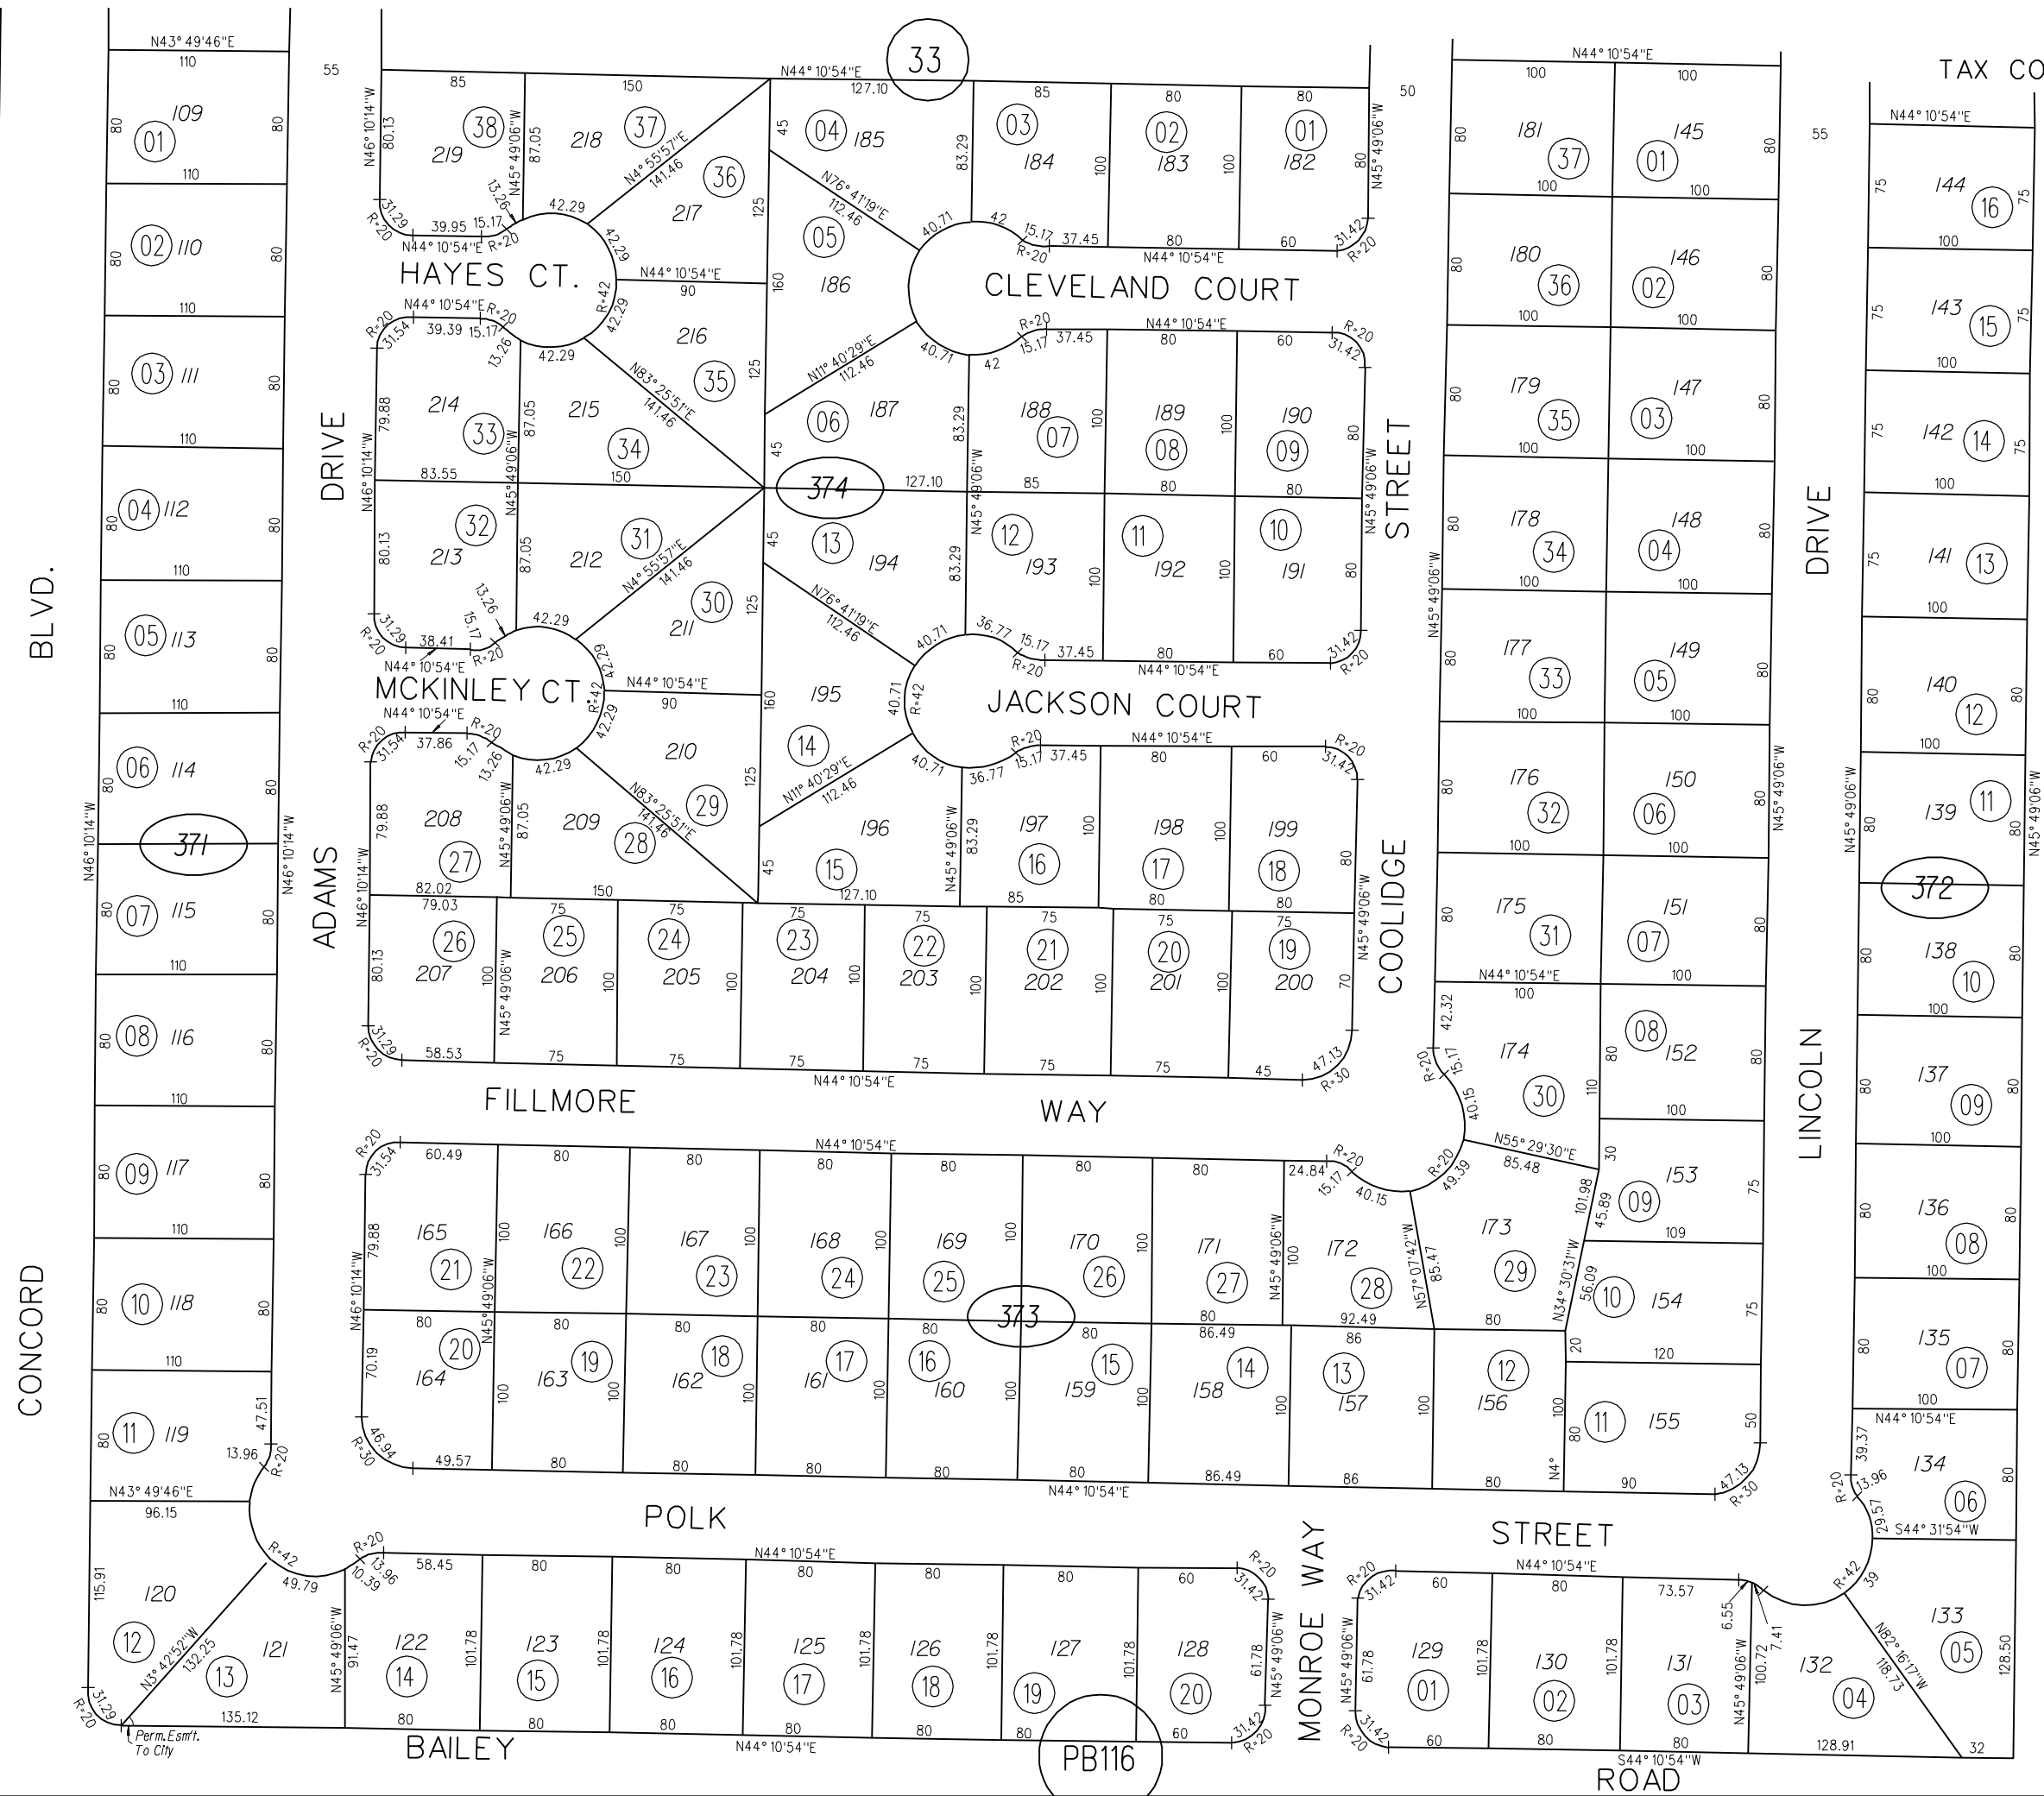

TAX CODE AREA

1964 ROLL - TRACT 3156
(BISHOP ESTATES NO.2)
M.B. 91-43

PB
111

- 371
- 372
- 373
- 374

3-20-63 G.C.C.
ASSESSOR'S MAP
BOOK 115 PAGE 37
CONTRA COSTA COUNTY, CALIF.

PB116

17

BISHOP DR.

47

BLVD.

CONCORD

DRIVE

ADAMS

BAILEY

POLK

FILLMORE

WAY

JACKSON COURT

CLEVELAND COURT

HAYES CT.

MONROE WAY

STREET

STREET

COOLIDGE

LINCOLN

DRIVE

ROAD

Perm. Emf. To City