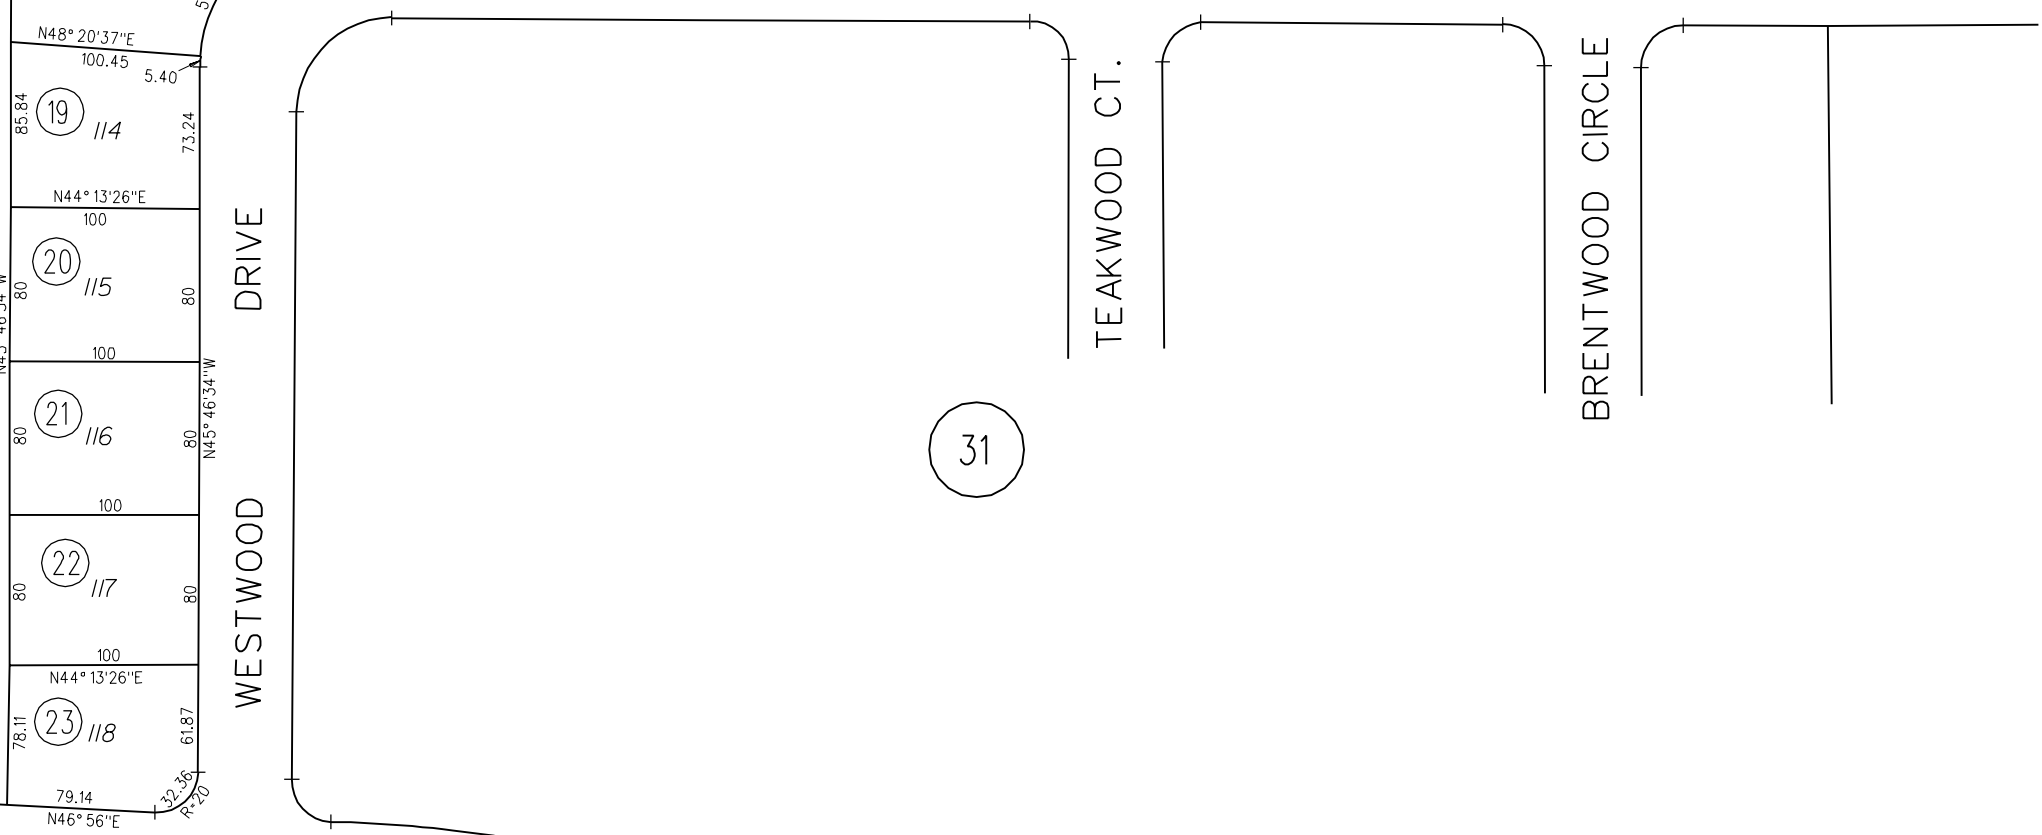

21

TAX CODE AREA

55 DENKINGER ROAD

27

50 WOODCREST DRIVE

1961 ROLL - TRACT 2952 (CRESTWOOD NO.2) M.B.83-21

34

50 WESTWOOD DRIVE

31

60 GLAZIER DRIVE