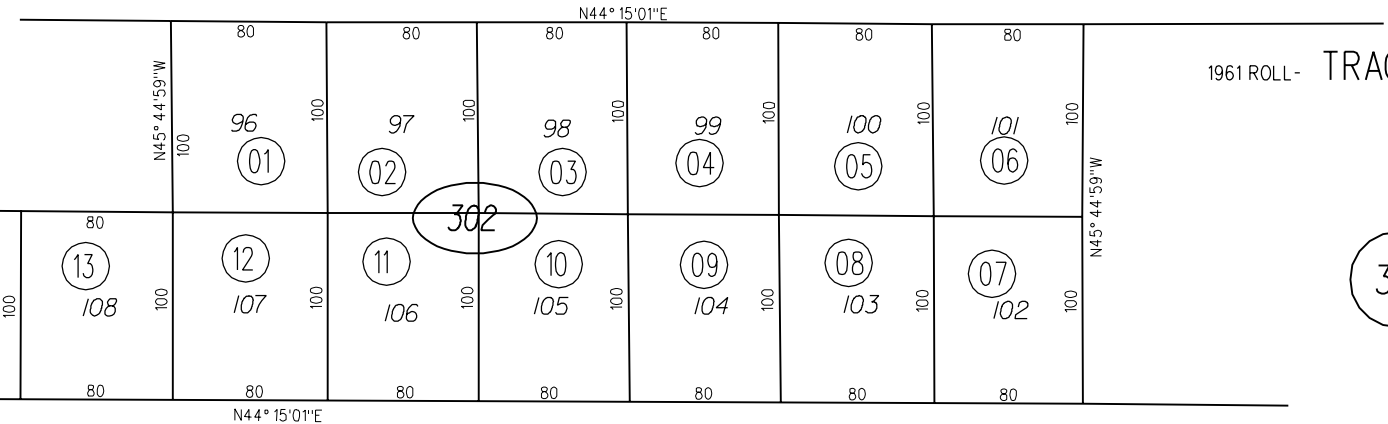

21

TAX CODE AREA

55 DENKINGER ROAD

27

50 WOODCREST DRIVE

1961 ROLL - TRACT 2952 (CRESTWOOD NO.2) M.B.83-21

34

50 WESTWOOD DRIVE

31

60 GLAZIER DRIVE