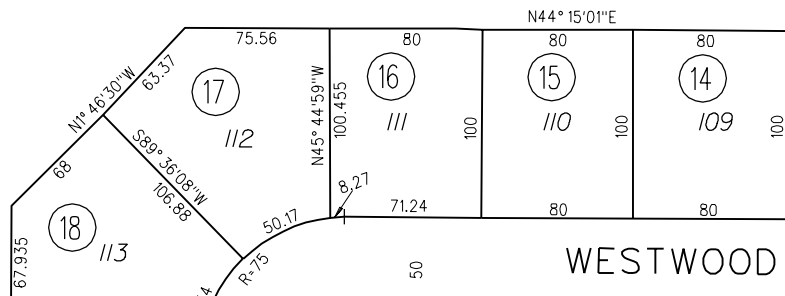

21

TAX CODE AREA

55 DENKINGER ROAD

27

50 WOODCREST DRIVE

1961 ROLL - TRACT 2952 (CRESTWOOD NO.2) M.B.83-21

34

50 WESTWOOD DRIVE

31

60 GLAZIER DRIVE