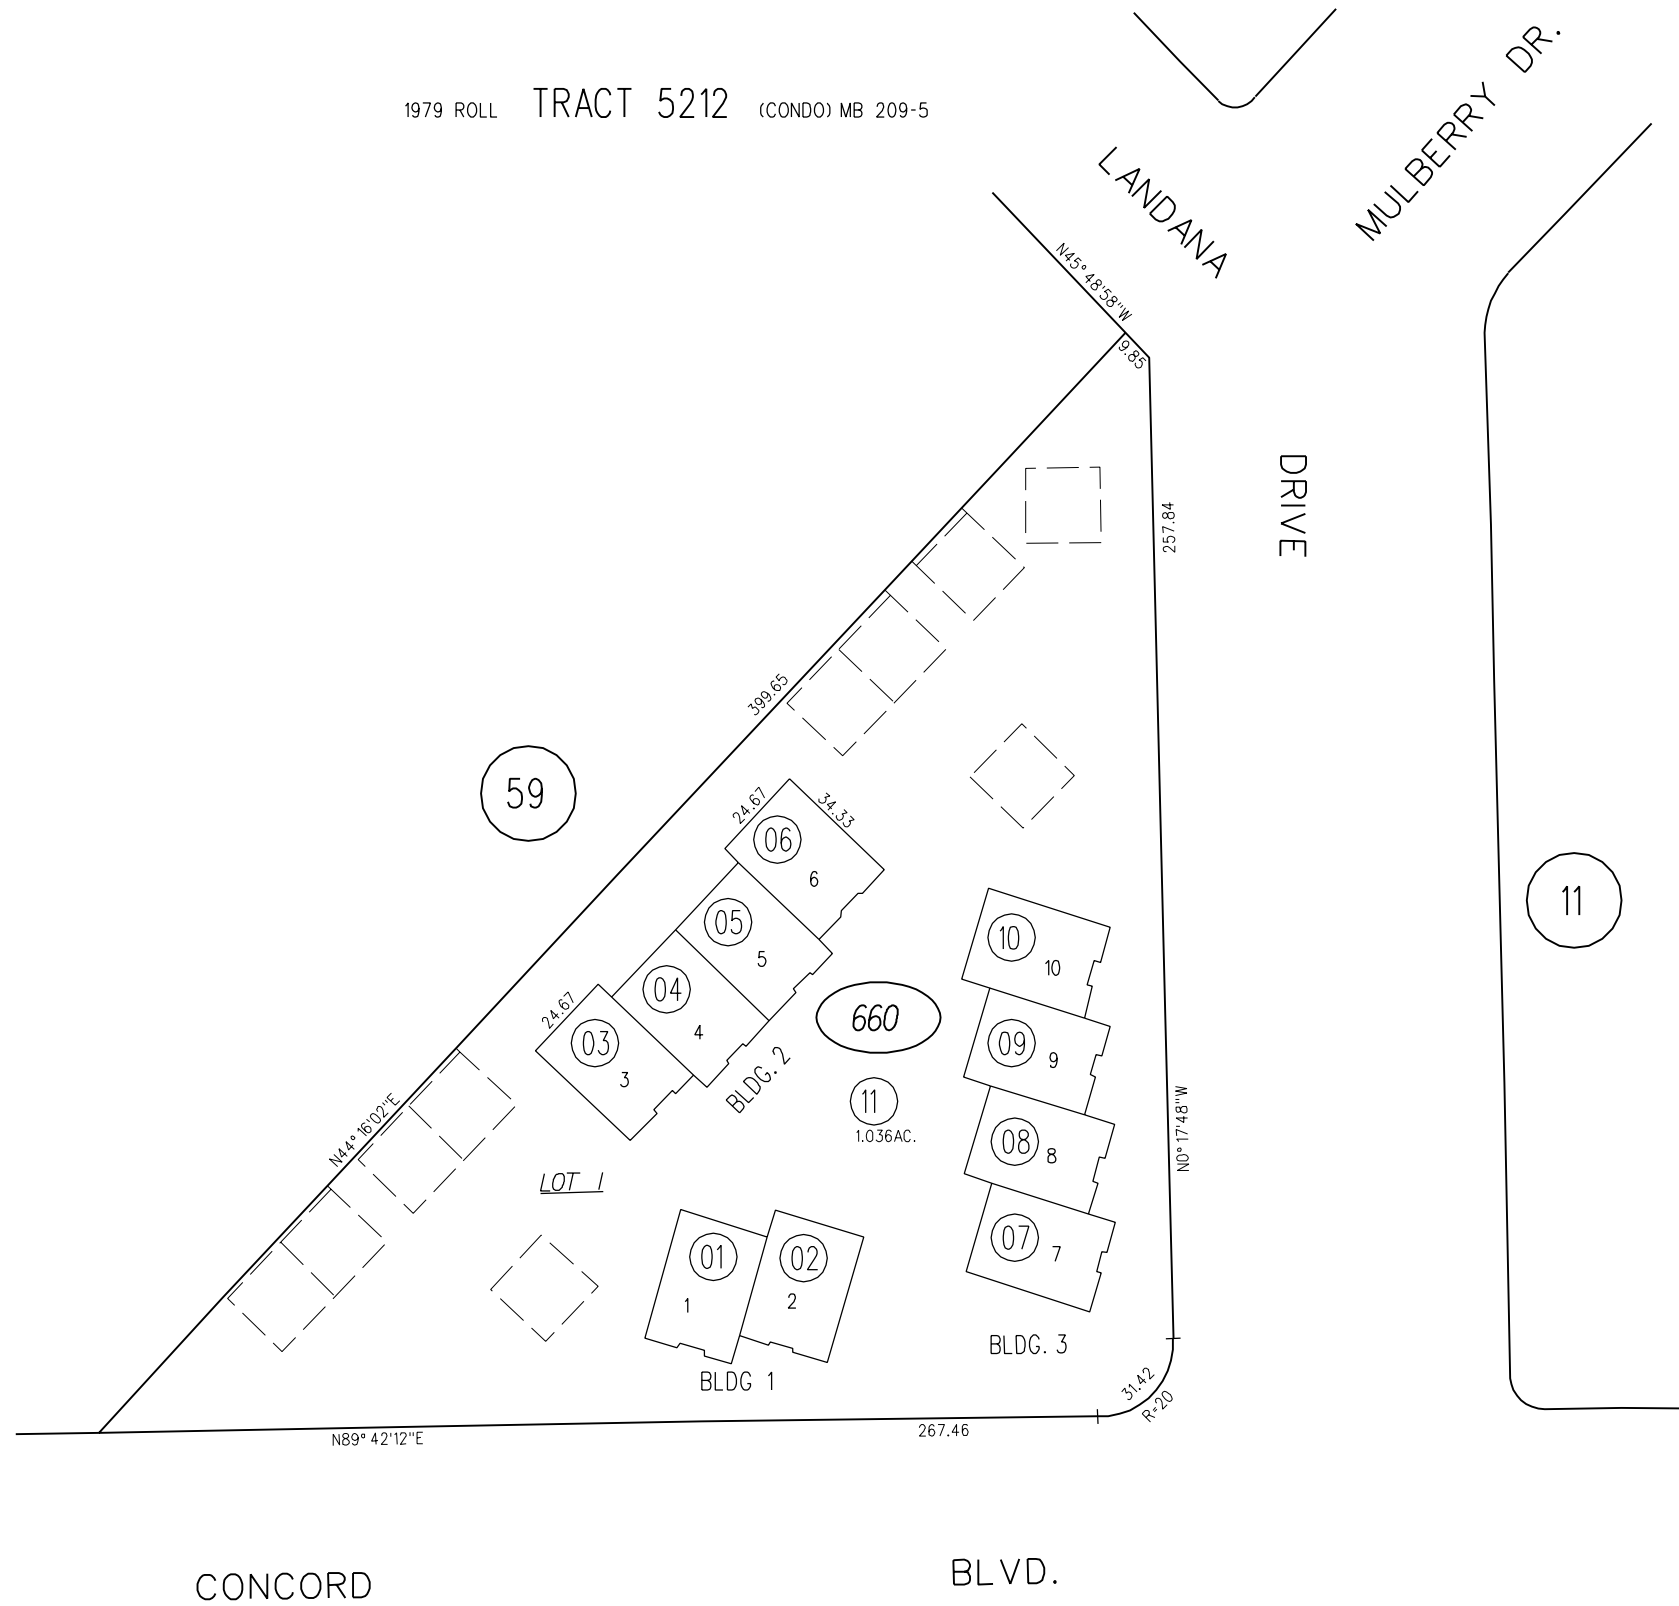

1979 ROLL TRACT 5212 (CONDO) MB 209-5

NOT TO SCALE

CONCORD

BLVD.

13

660

2-8-79 FM 114-11

ASSESSOR'S MAP

BOOK 114 PAGE 66

CONTRA COSTA COUNTY, CALIF.