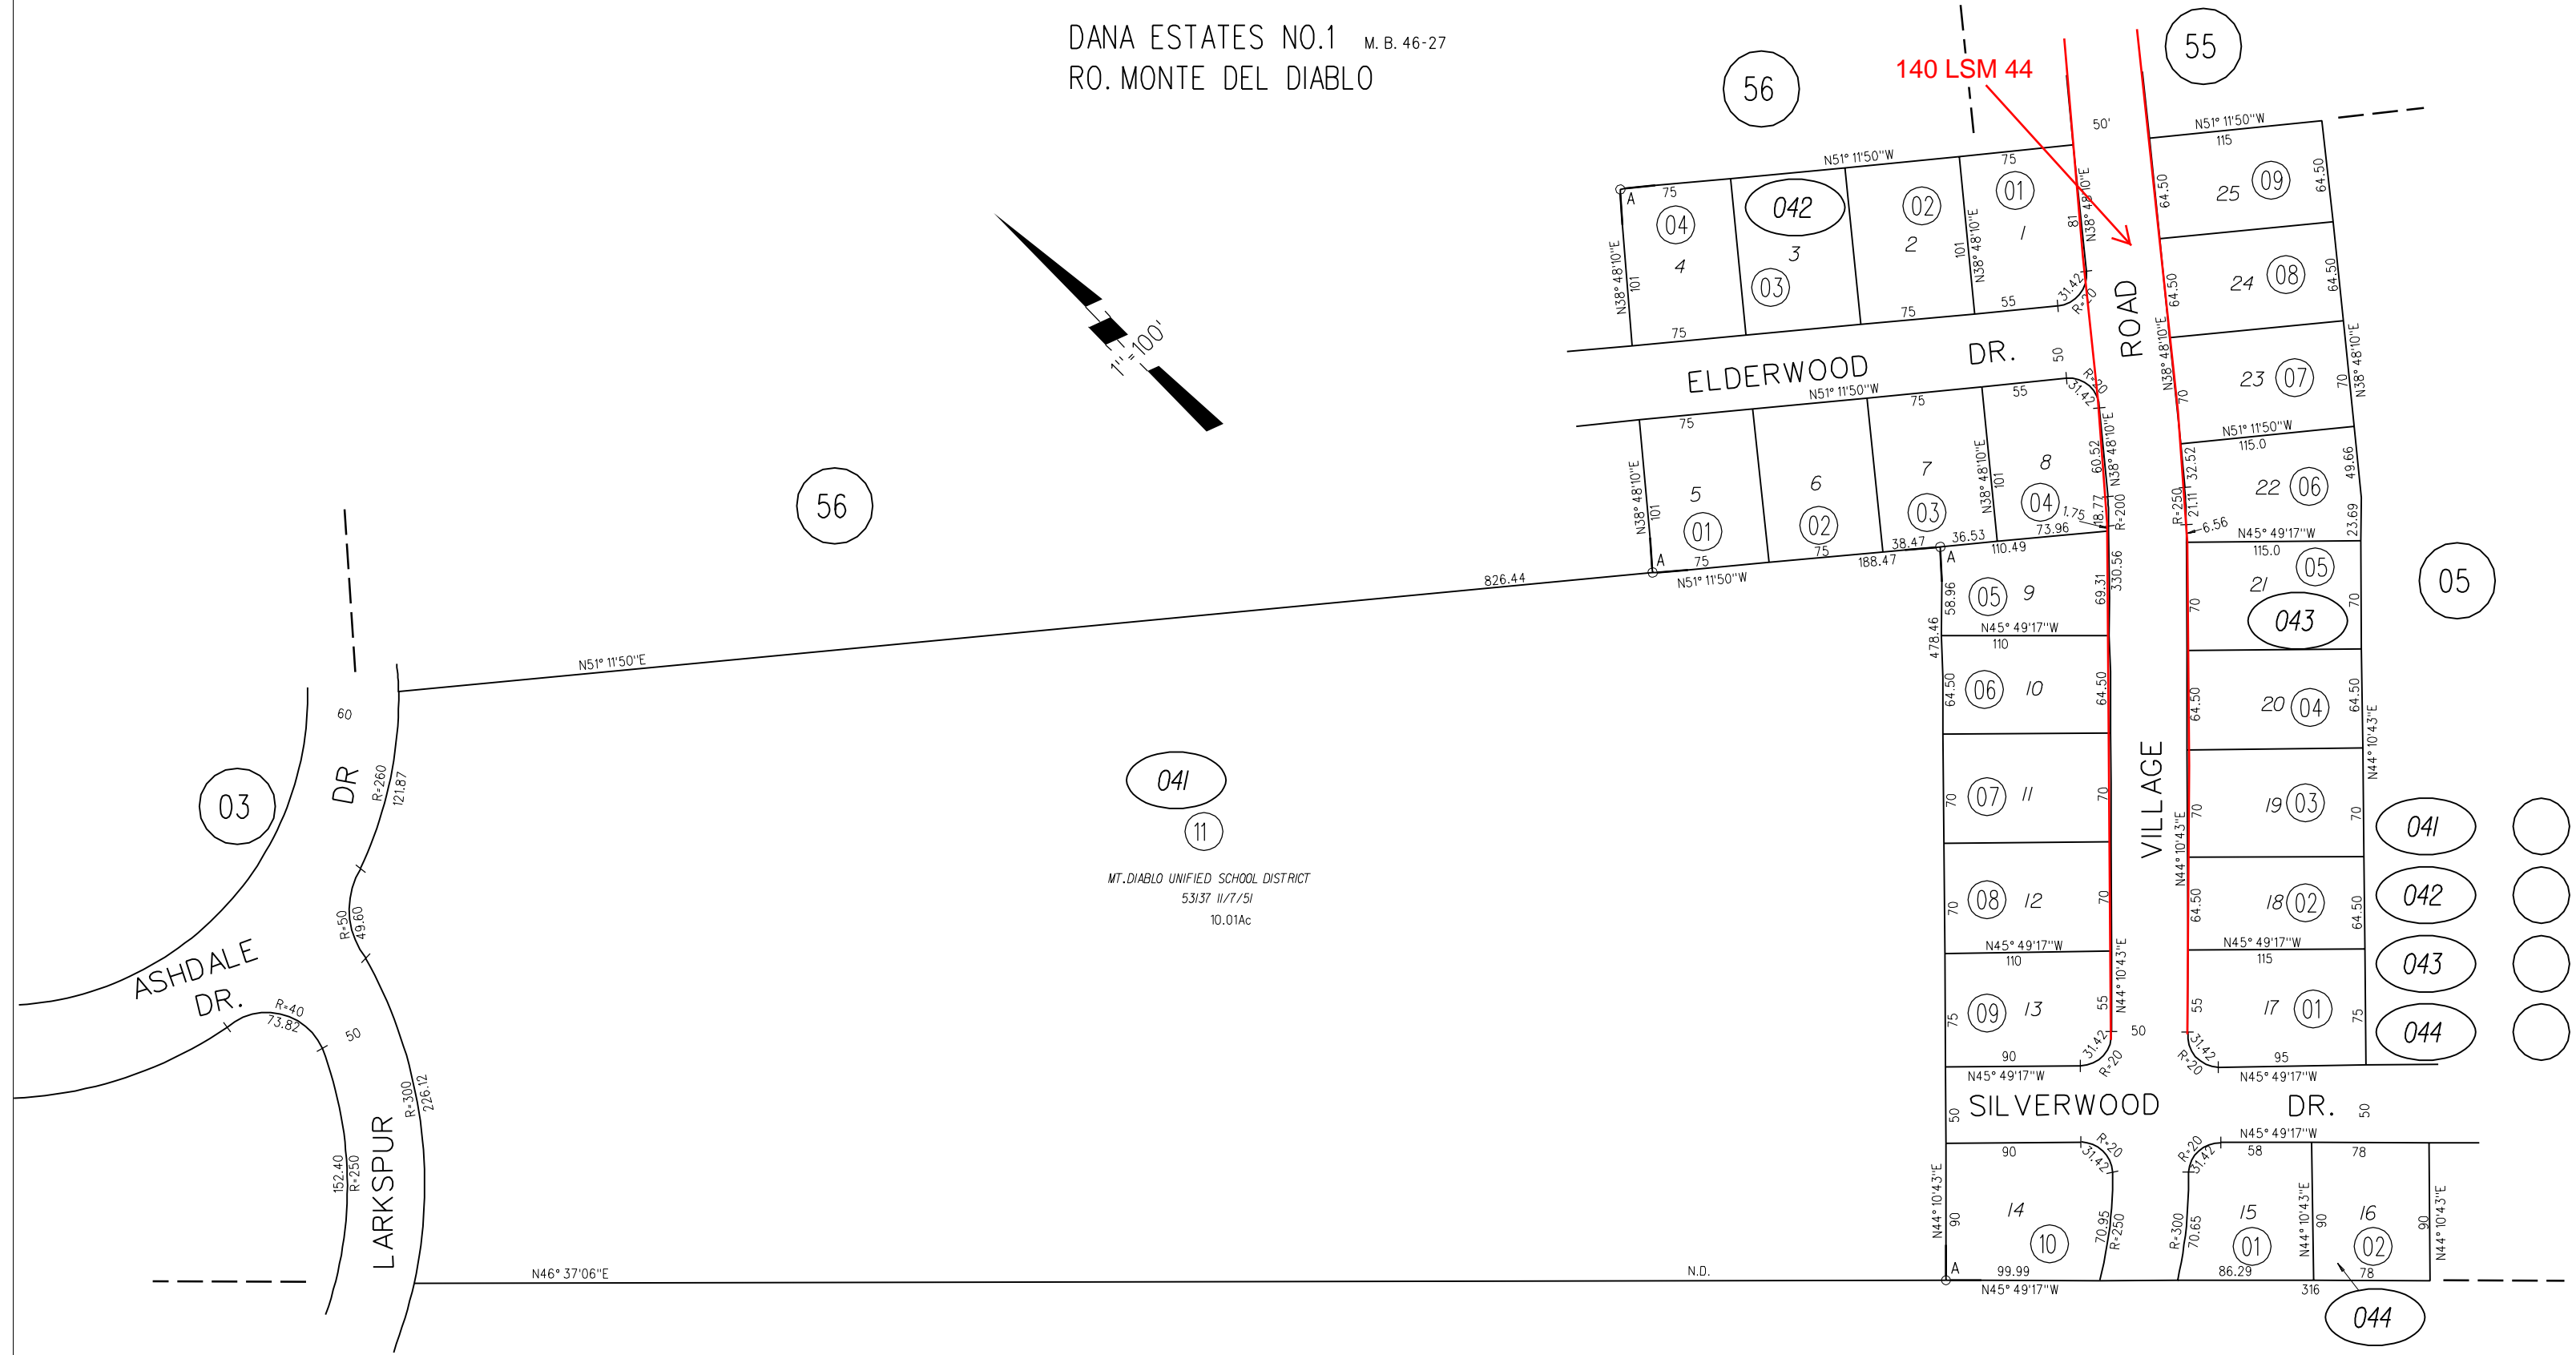

DANA ESTATES NO.1 M. B. 46-27
RO. MONTE DEL DIABLO

140 LSM 44

041
MT. DIABLO UNIFIED SCHOOL DISTRICT
53137 11/7/51
10.01Ac