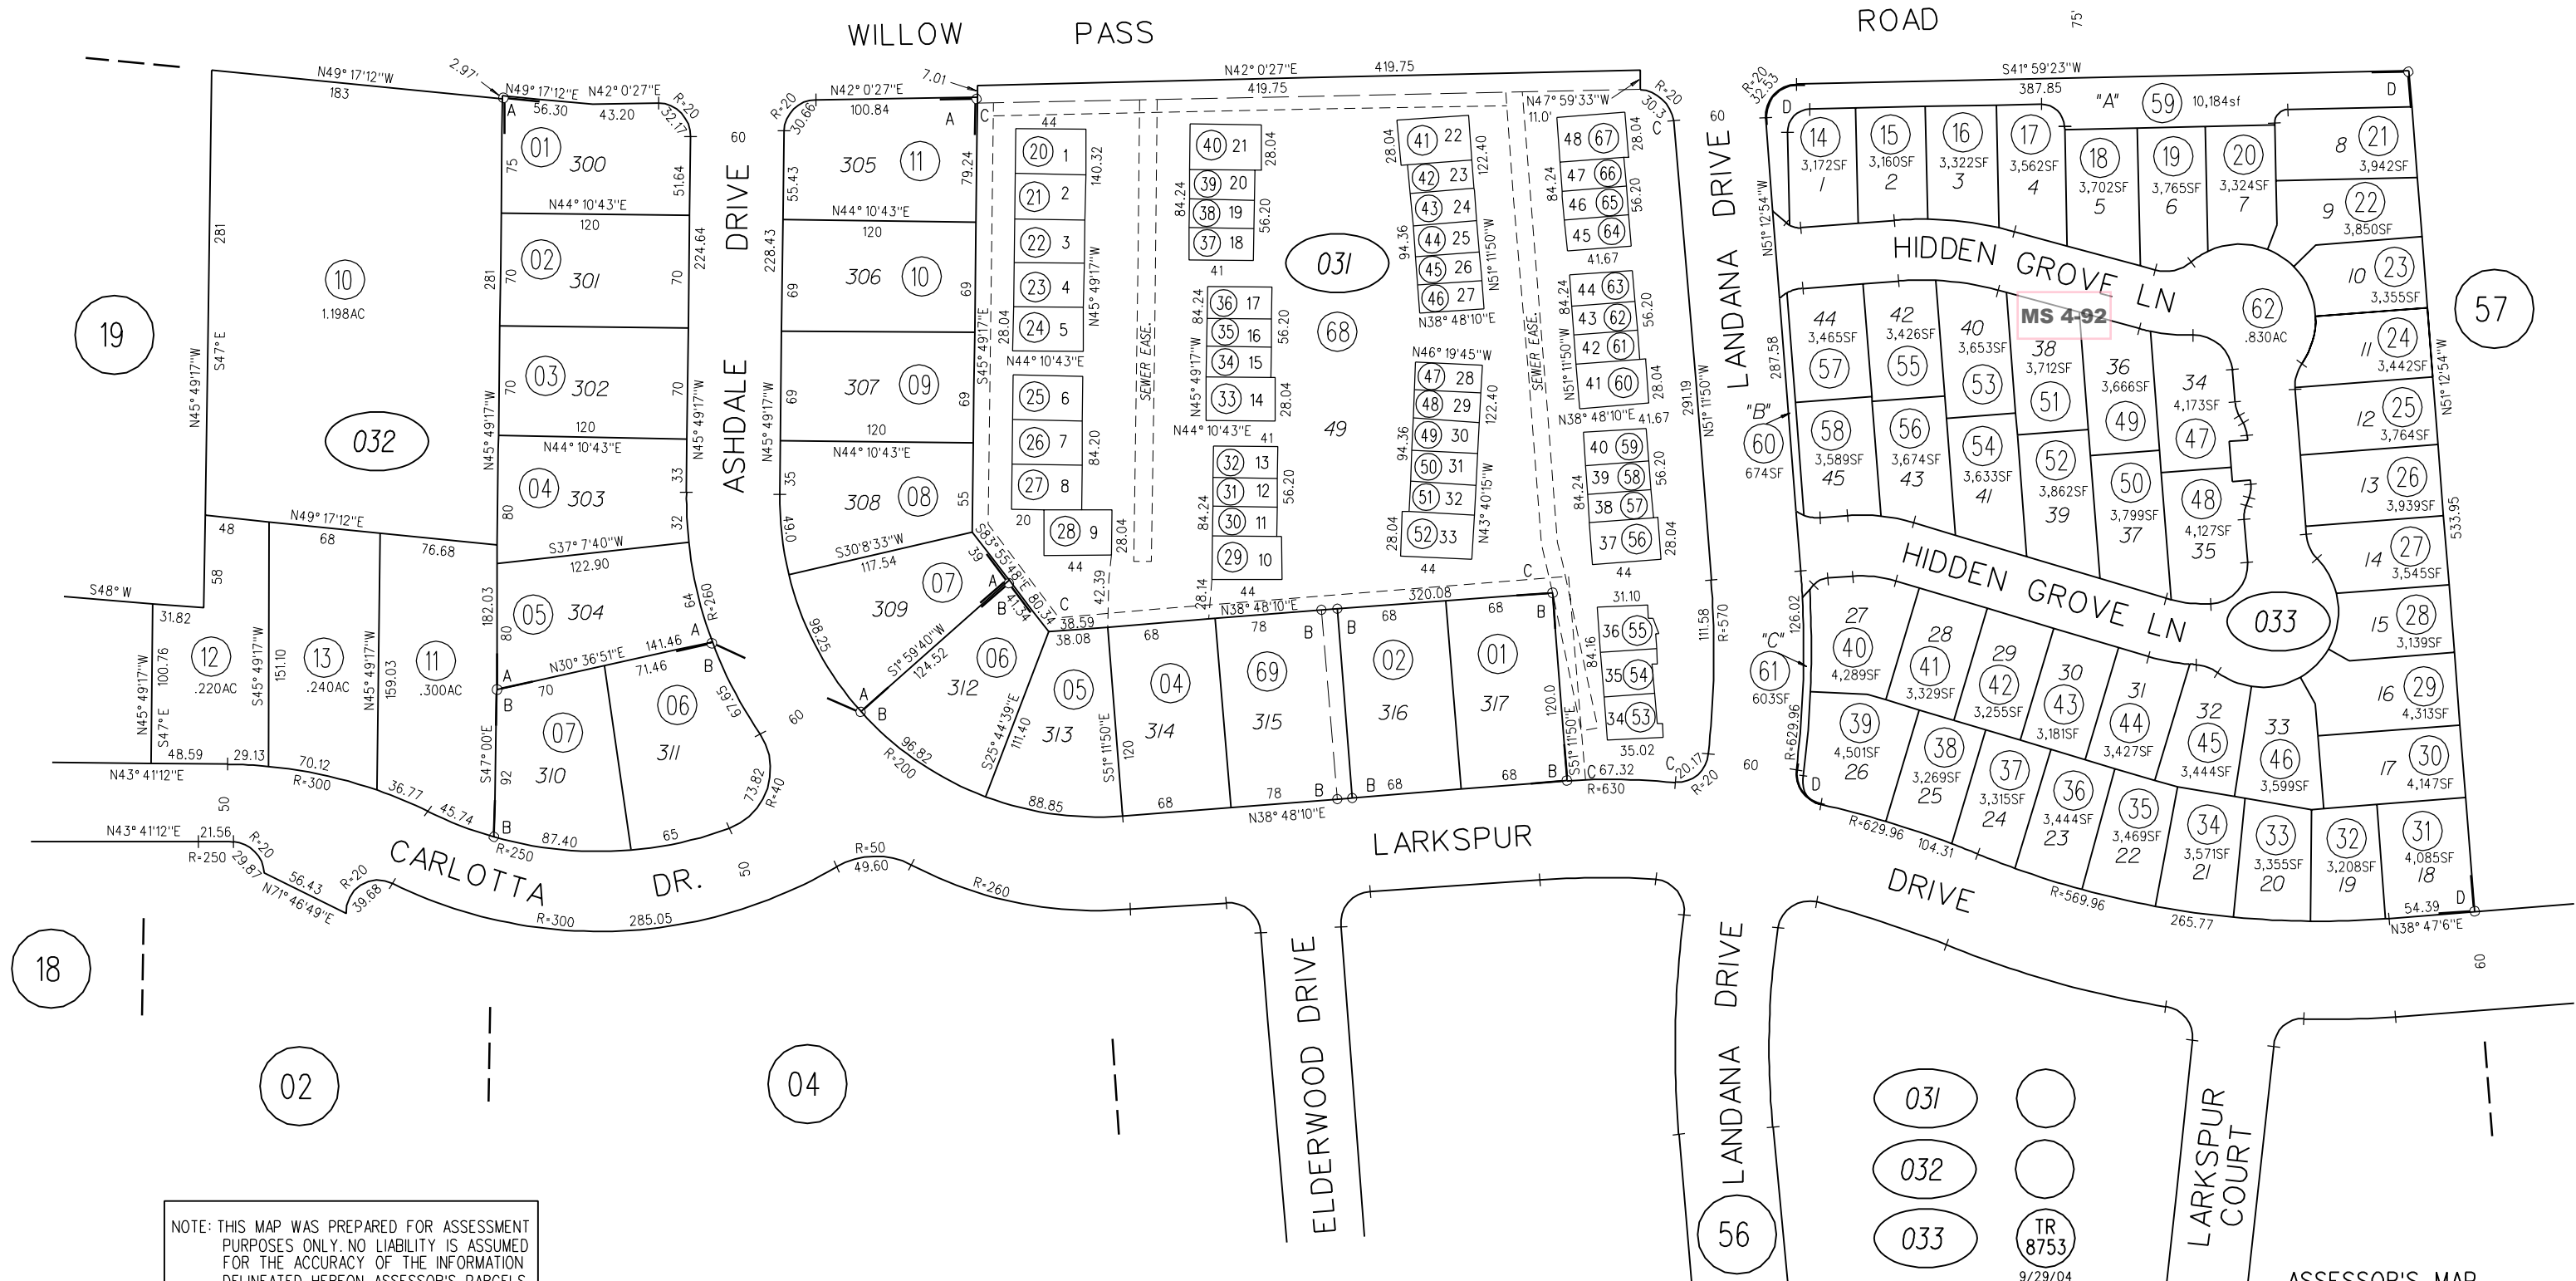

PORTION RANCHO MONTE DEL DIABLO

- A- MONTE GARDENS NO.7 MB 44-7
- B- MONTE GARDENS NO.8 MB 44-23
- C- TRACT 4026 (DANA GARDENS) MB 131-33
- D- TRACT 8753 (HIDDEN GROVE) MB 468-1

P.B.
111

NOTE: THIS MAP WAS PREPARED FOR ASSESSMENT PURPOSES ONLY. NO LIABILITY IS ASSUMED FOR THE ACCURACY OF THE INFORMATION DELINEATED HEREON. ASSESSOR'S PARCELS MAY NOT COMPLY WITH LOCAL LOT SPLIT OR BUILDING SITE ORDINANCES.

TR 8753
9/29/04