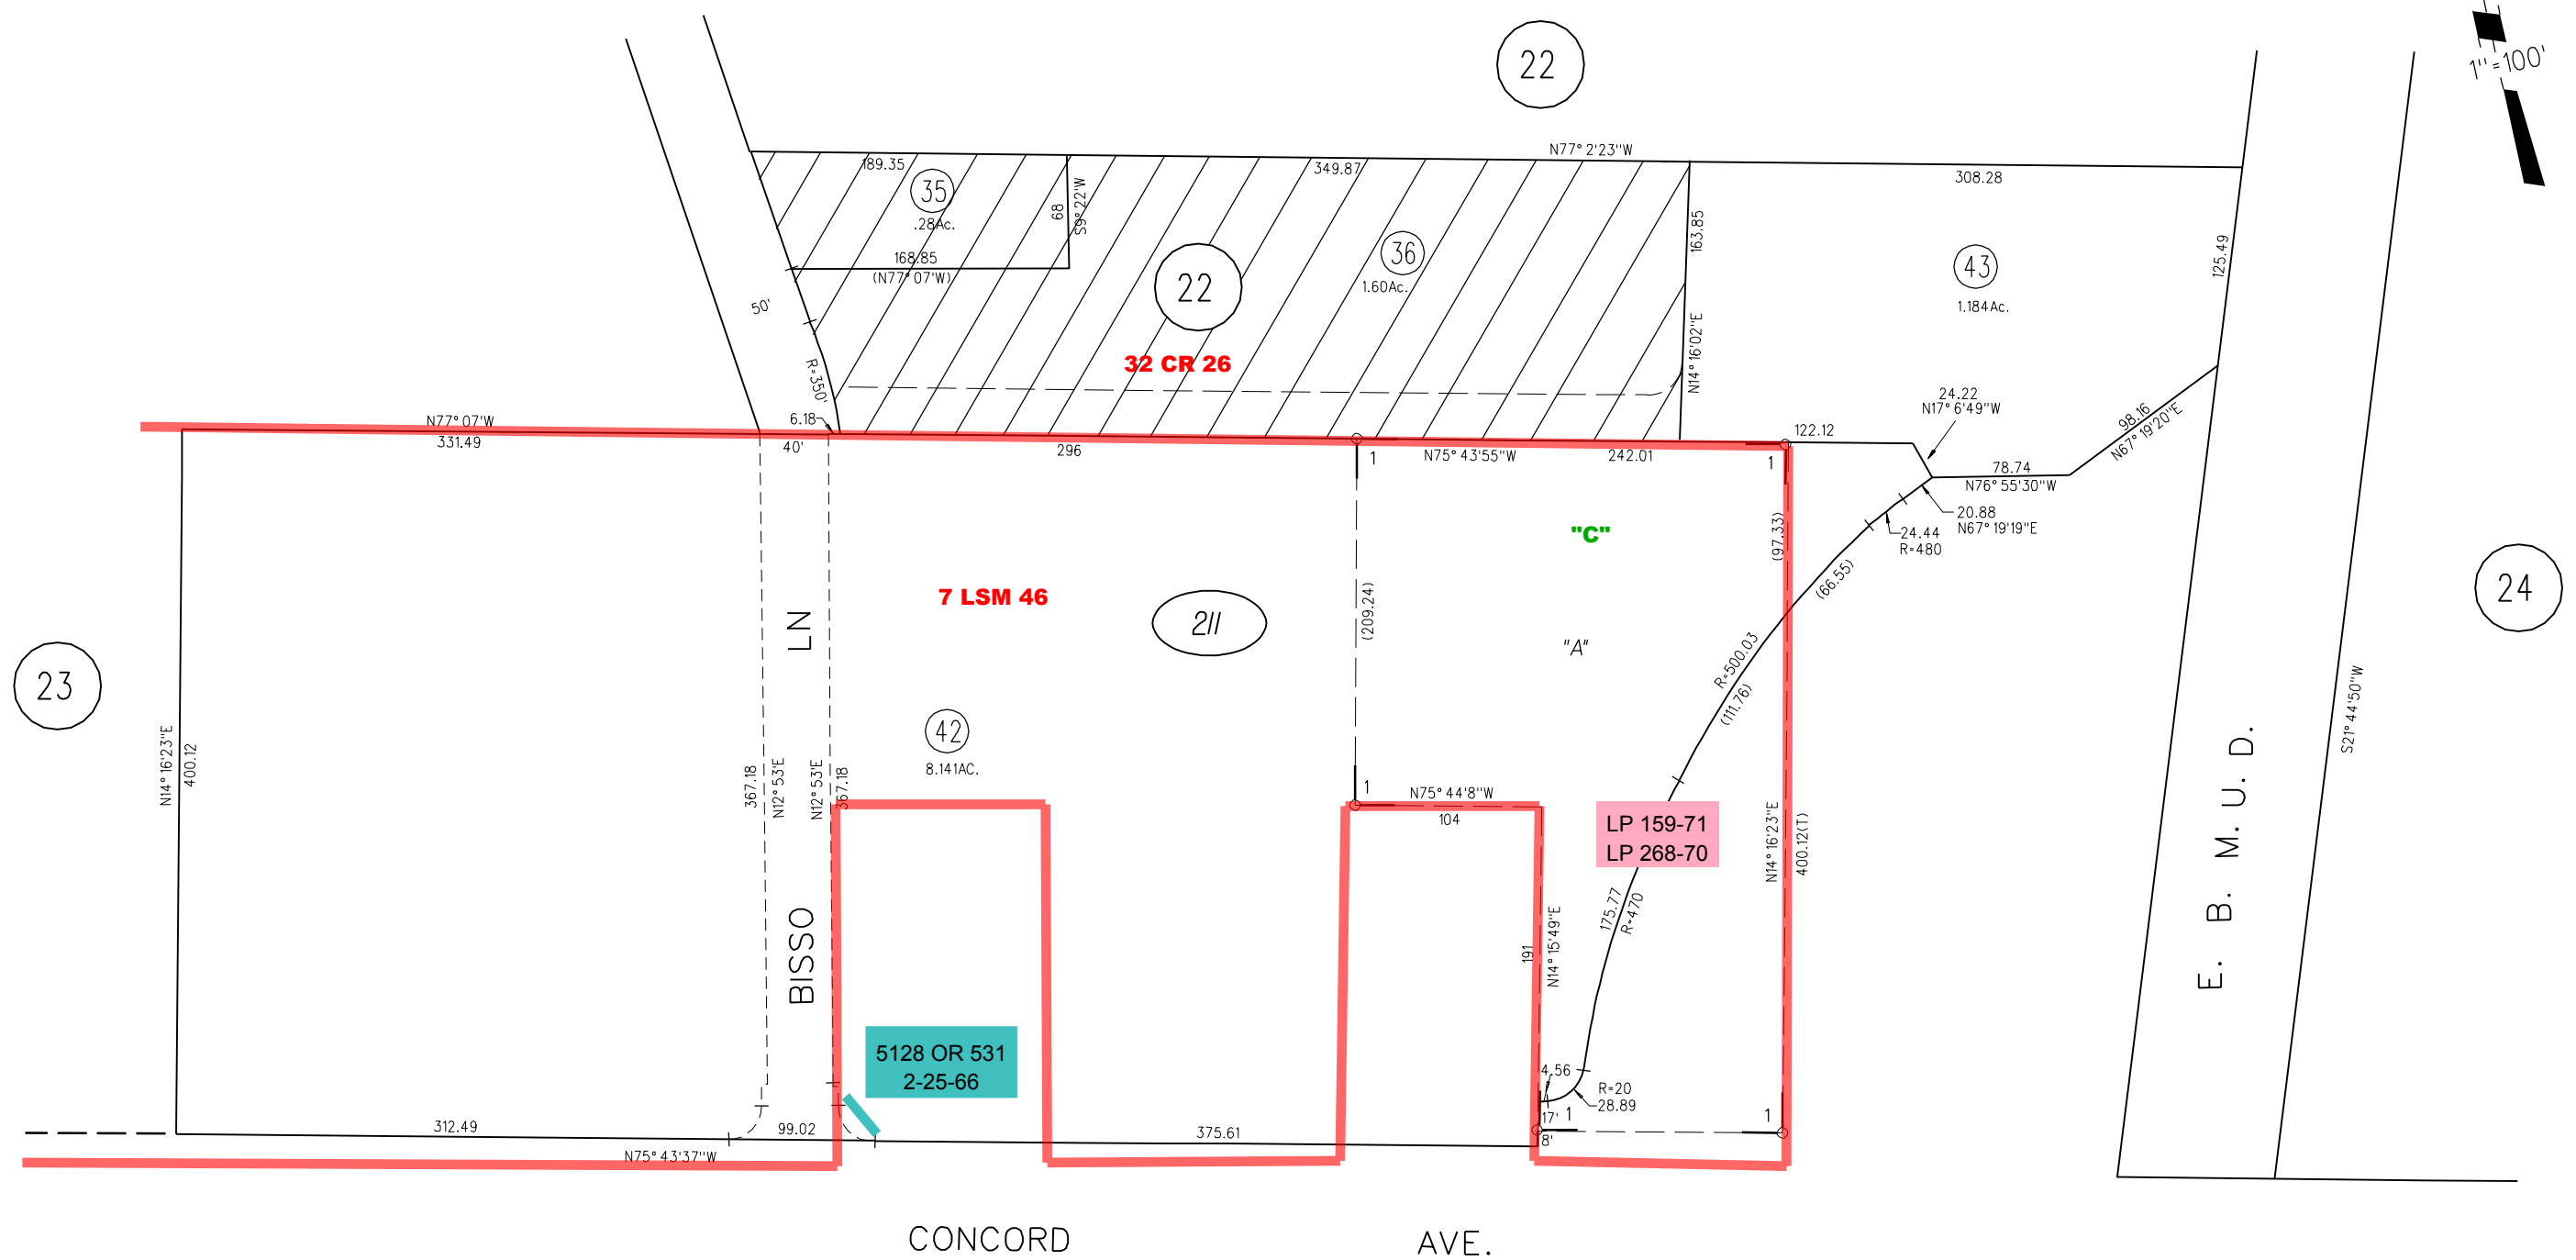

RO. MONTE DEL DIABLO

1-101P.M.19 & 20 5-27-82

1" = 100'

NOTE: THIS MAP WAS PREPARED FOR ASSESSMENT PURPOSES ONLY. NO LIABILITY IS ASSUMED FOR THE ACCURACY OF THE INFORMATION DELINEATED HEREON. ASSESSOR'S PARCELS MAY NOT COMPLY WITH LOCAL LOT SPLIT OR BUILDING SITE ORDINANCES.

P B
126

211