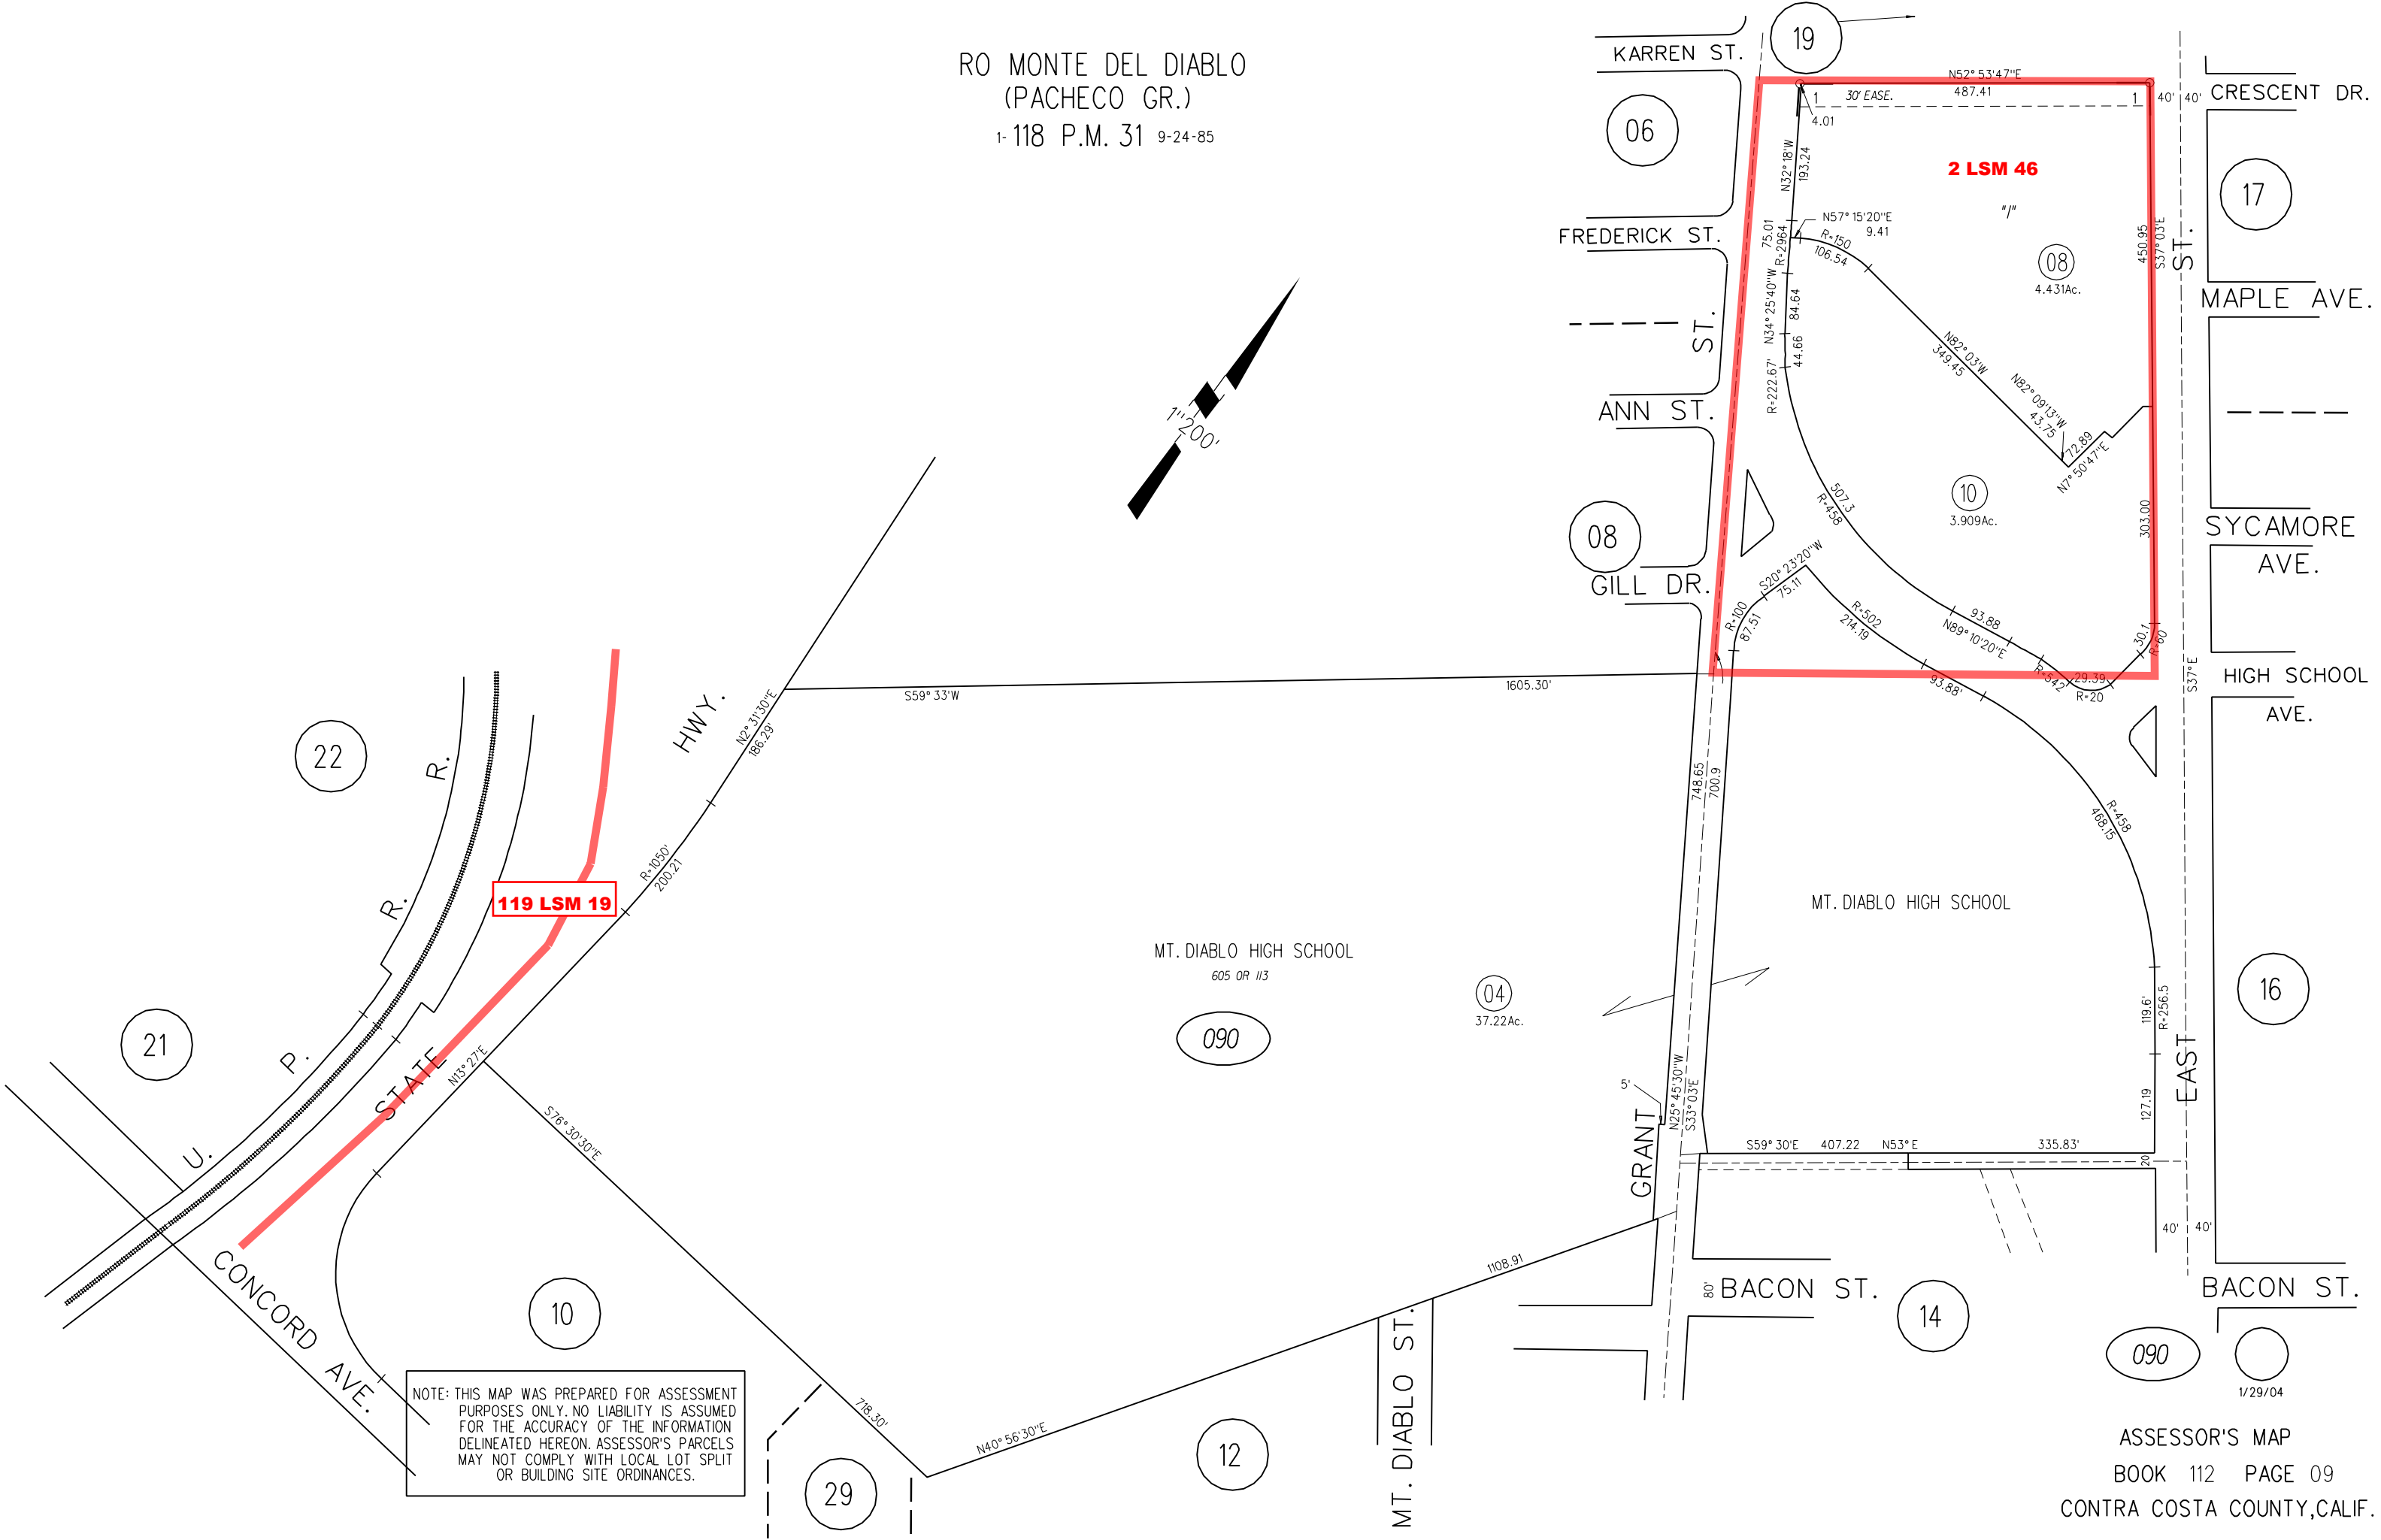

RO MONTE DEL DIABLO
(PACHECO GR.)
1-118 P.M. 31 9-24-85

NOTE: THIS MAP WAS PREPARED FOR ASSESSMENT PURPOSES ONLY. NO LIABILITY IS ASSUMED FOR THE ACCURACY OF THE INFORMATION DELINEATED HEREON. ASSESSOR'S PARCELS MAY NOT COMPLY WITH LOCAL LOT SPLIT OR BUILDING SITE ORDINANCES.