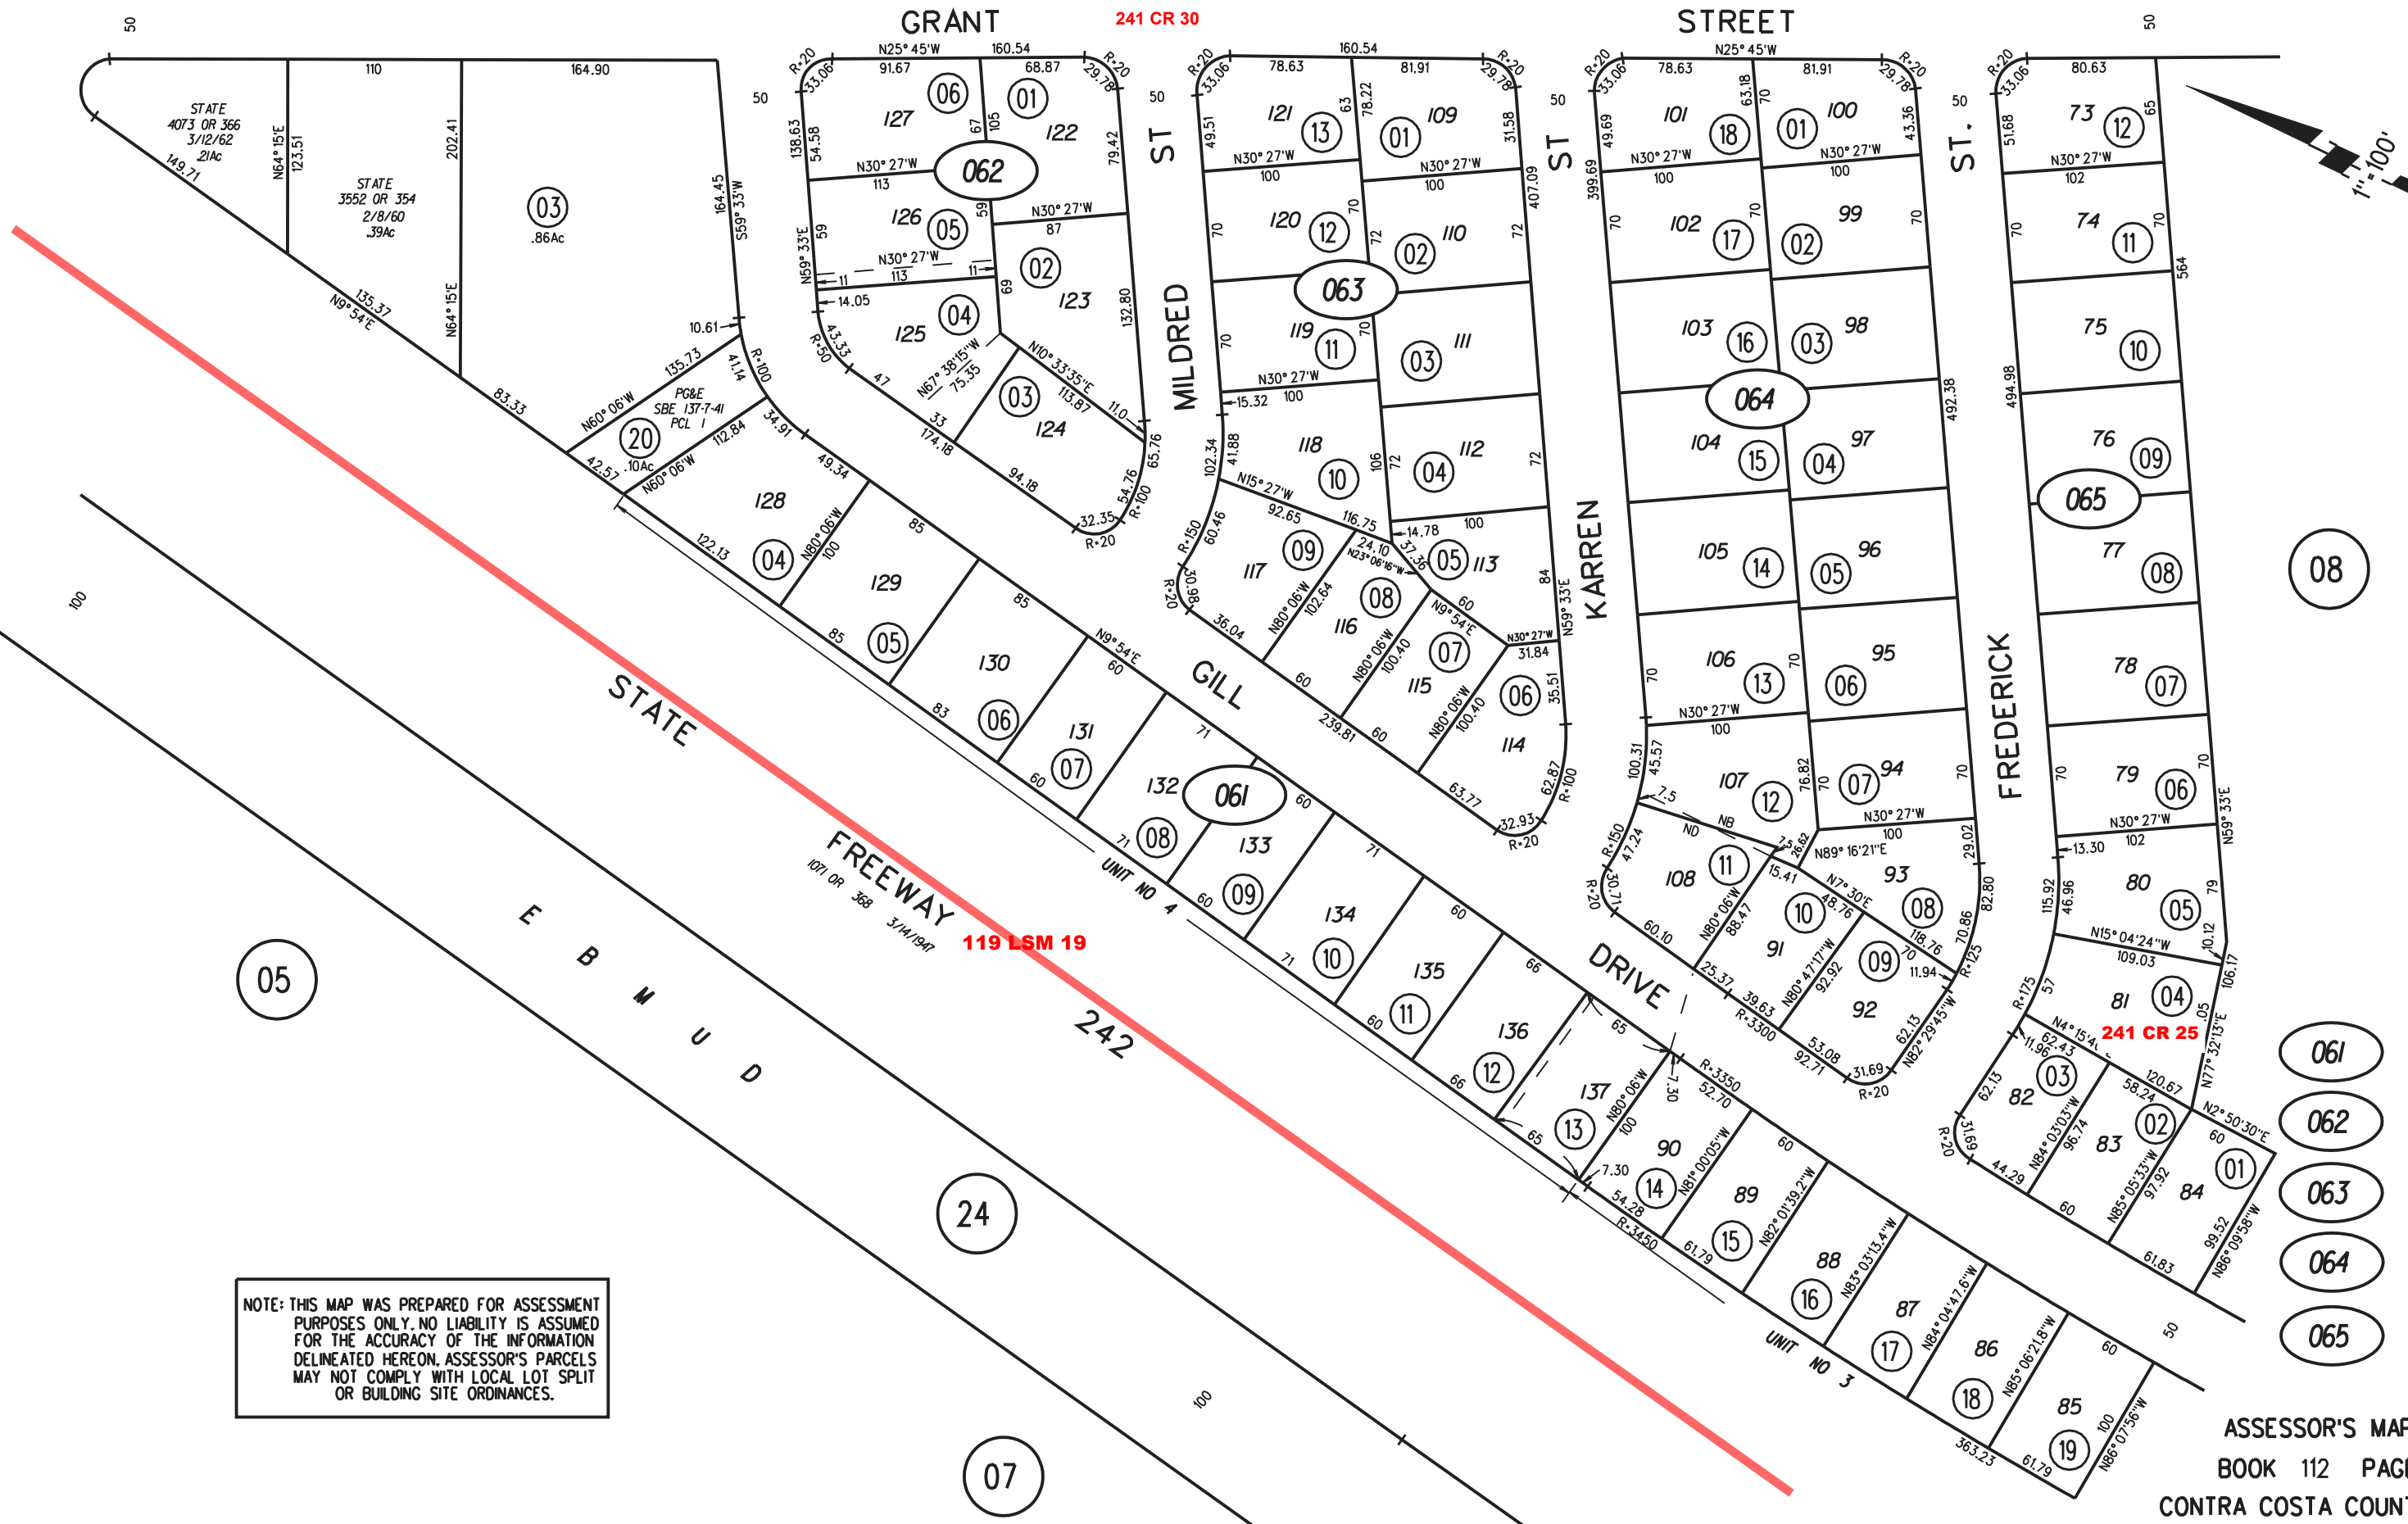

POR RO MONTE DEL DIABLO
PARK VIEW TERRACE UNIT NO 3 MB 39-38 3/30/1950
PARK VIEW TERRACE UNIT NO 4 MB 43-33 4/11/1951

NOTE: THIS MAP WAS PREPARED FOR ASSESSMENT PURPOSES ONLY. NO LIABILITY IS ASSUMED FOR THE ACCURACY OF THE INFORMATION DELINEATED HEREON. ASSESSOR'S PARCELS MAY NOT COMPLY WITH LOCAL LOT SPLIT OR BUILDING SITE ORDINANCES.