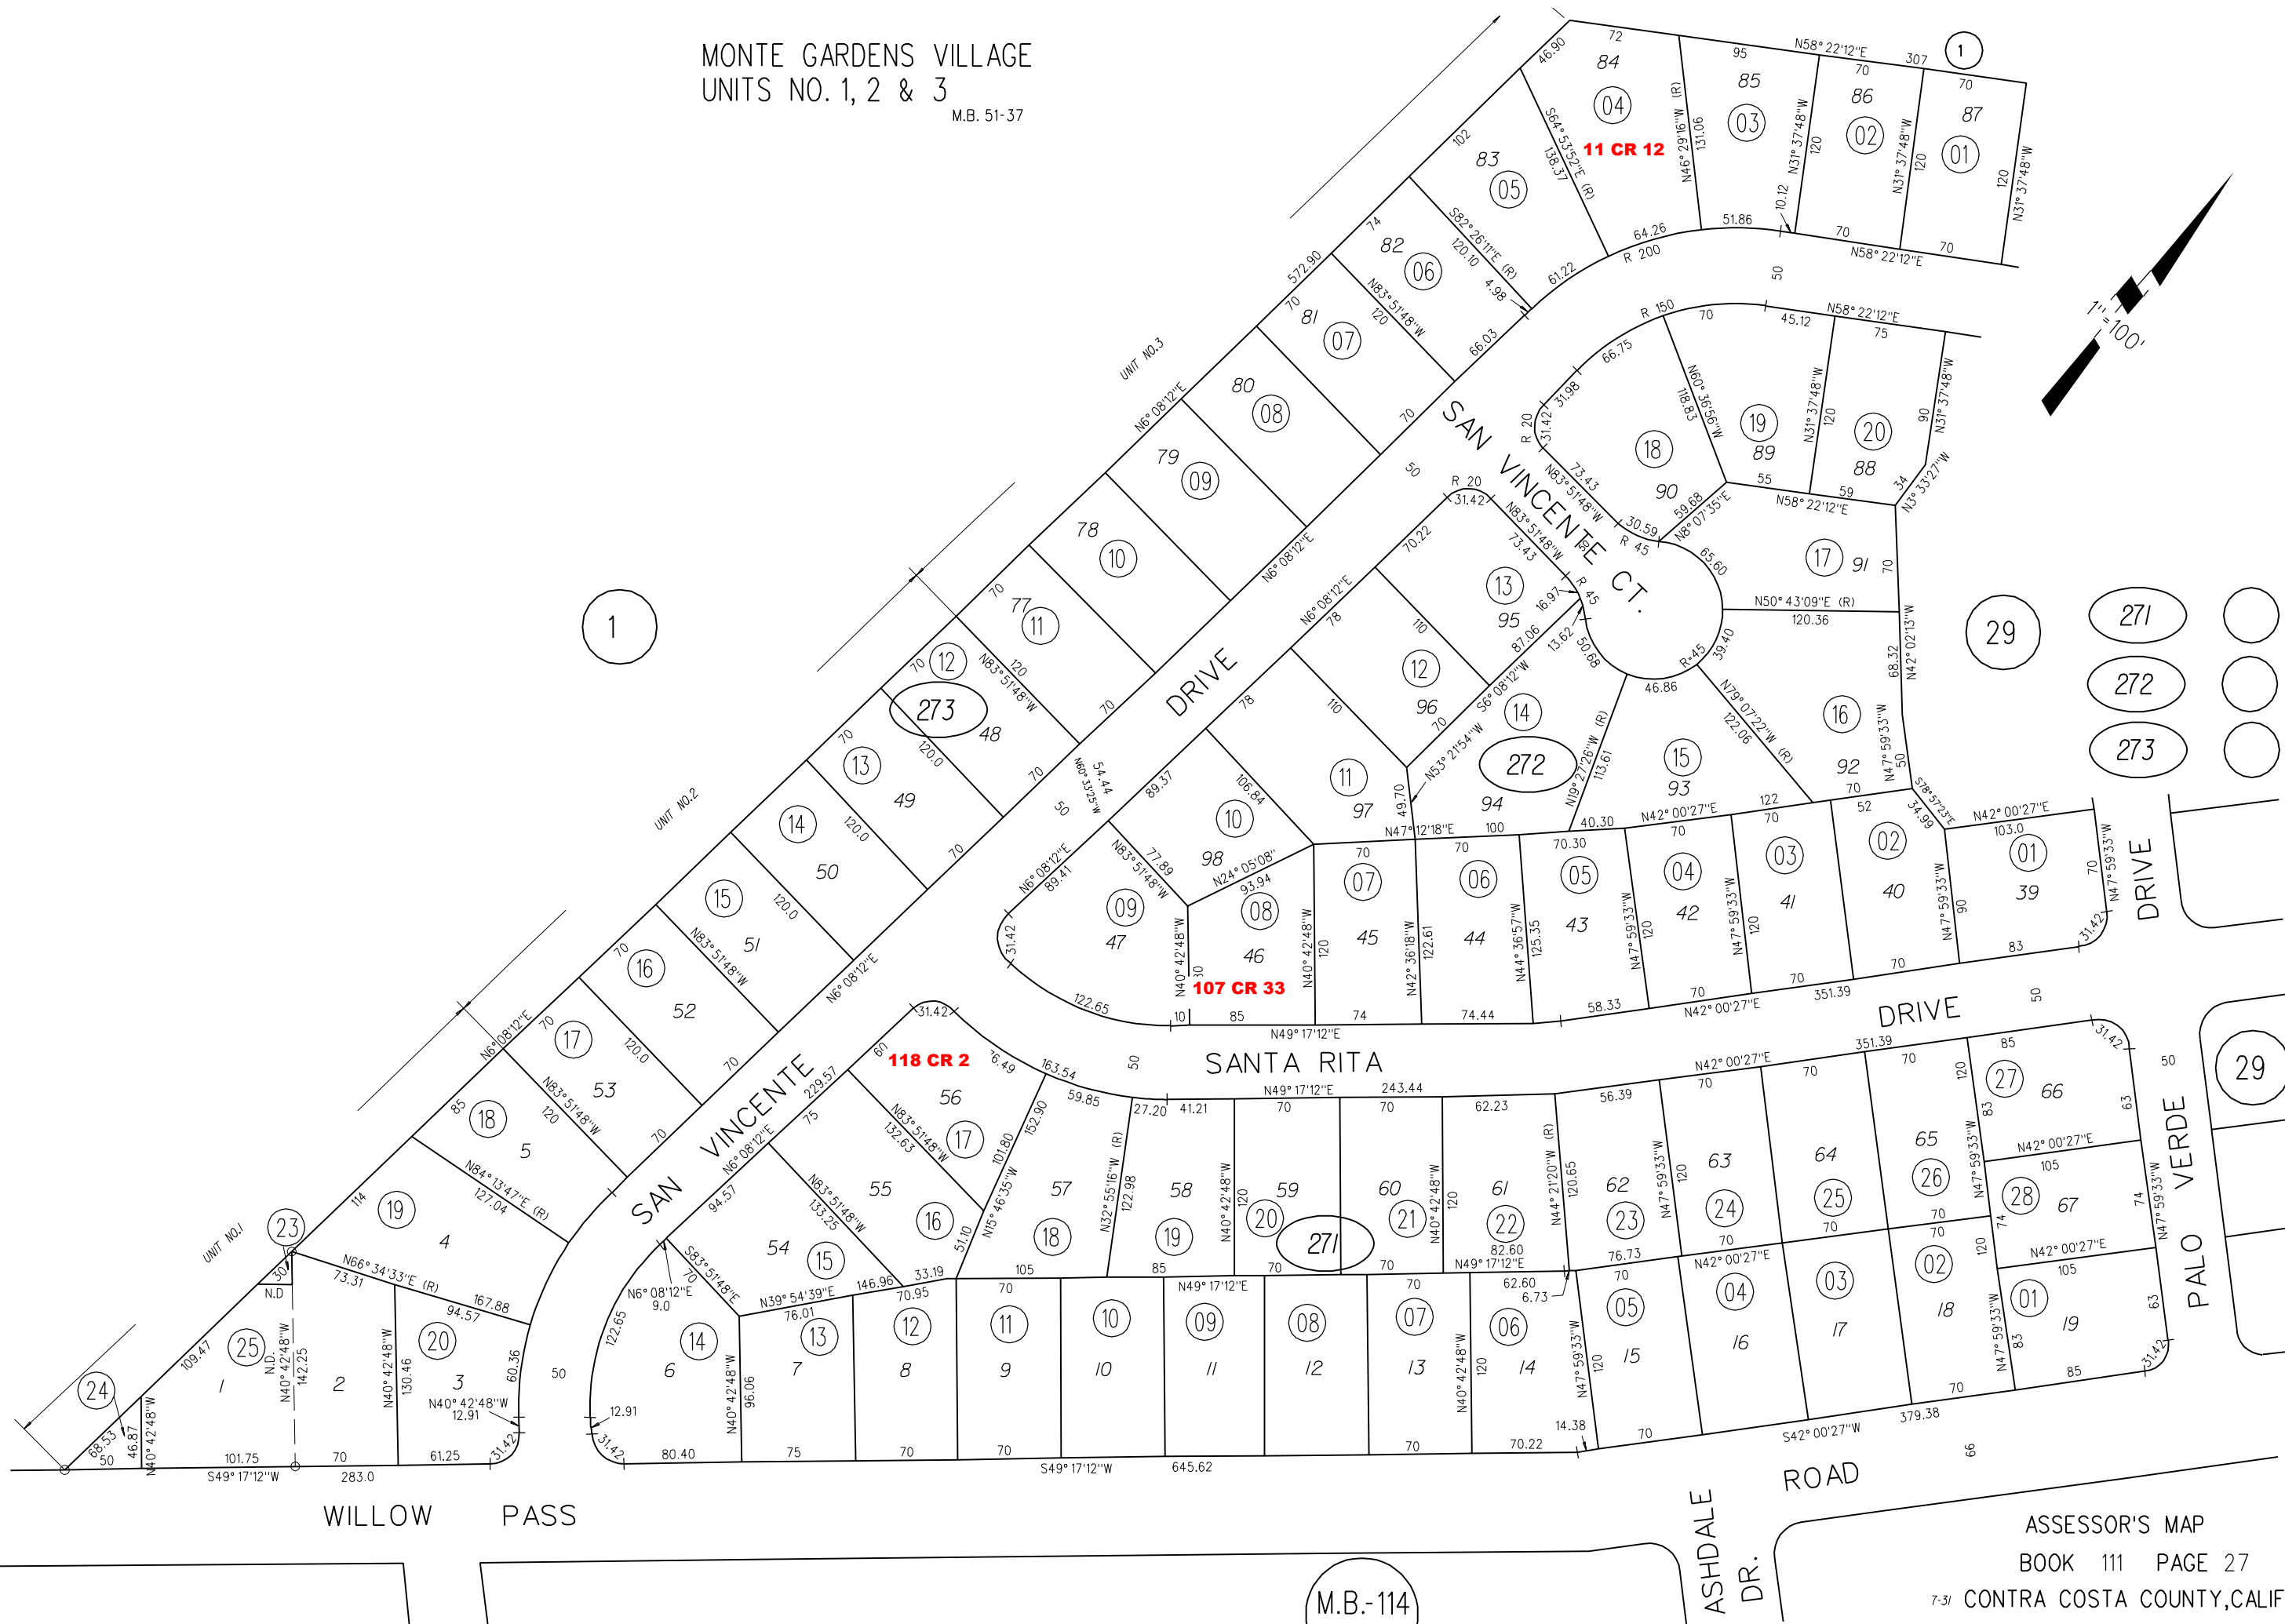

MONTE GARDENS VILLAGE
UNITS NO. 1, 2 & 3

M.B. 51-37

M.B.-114