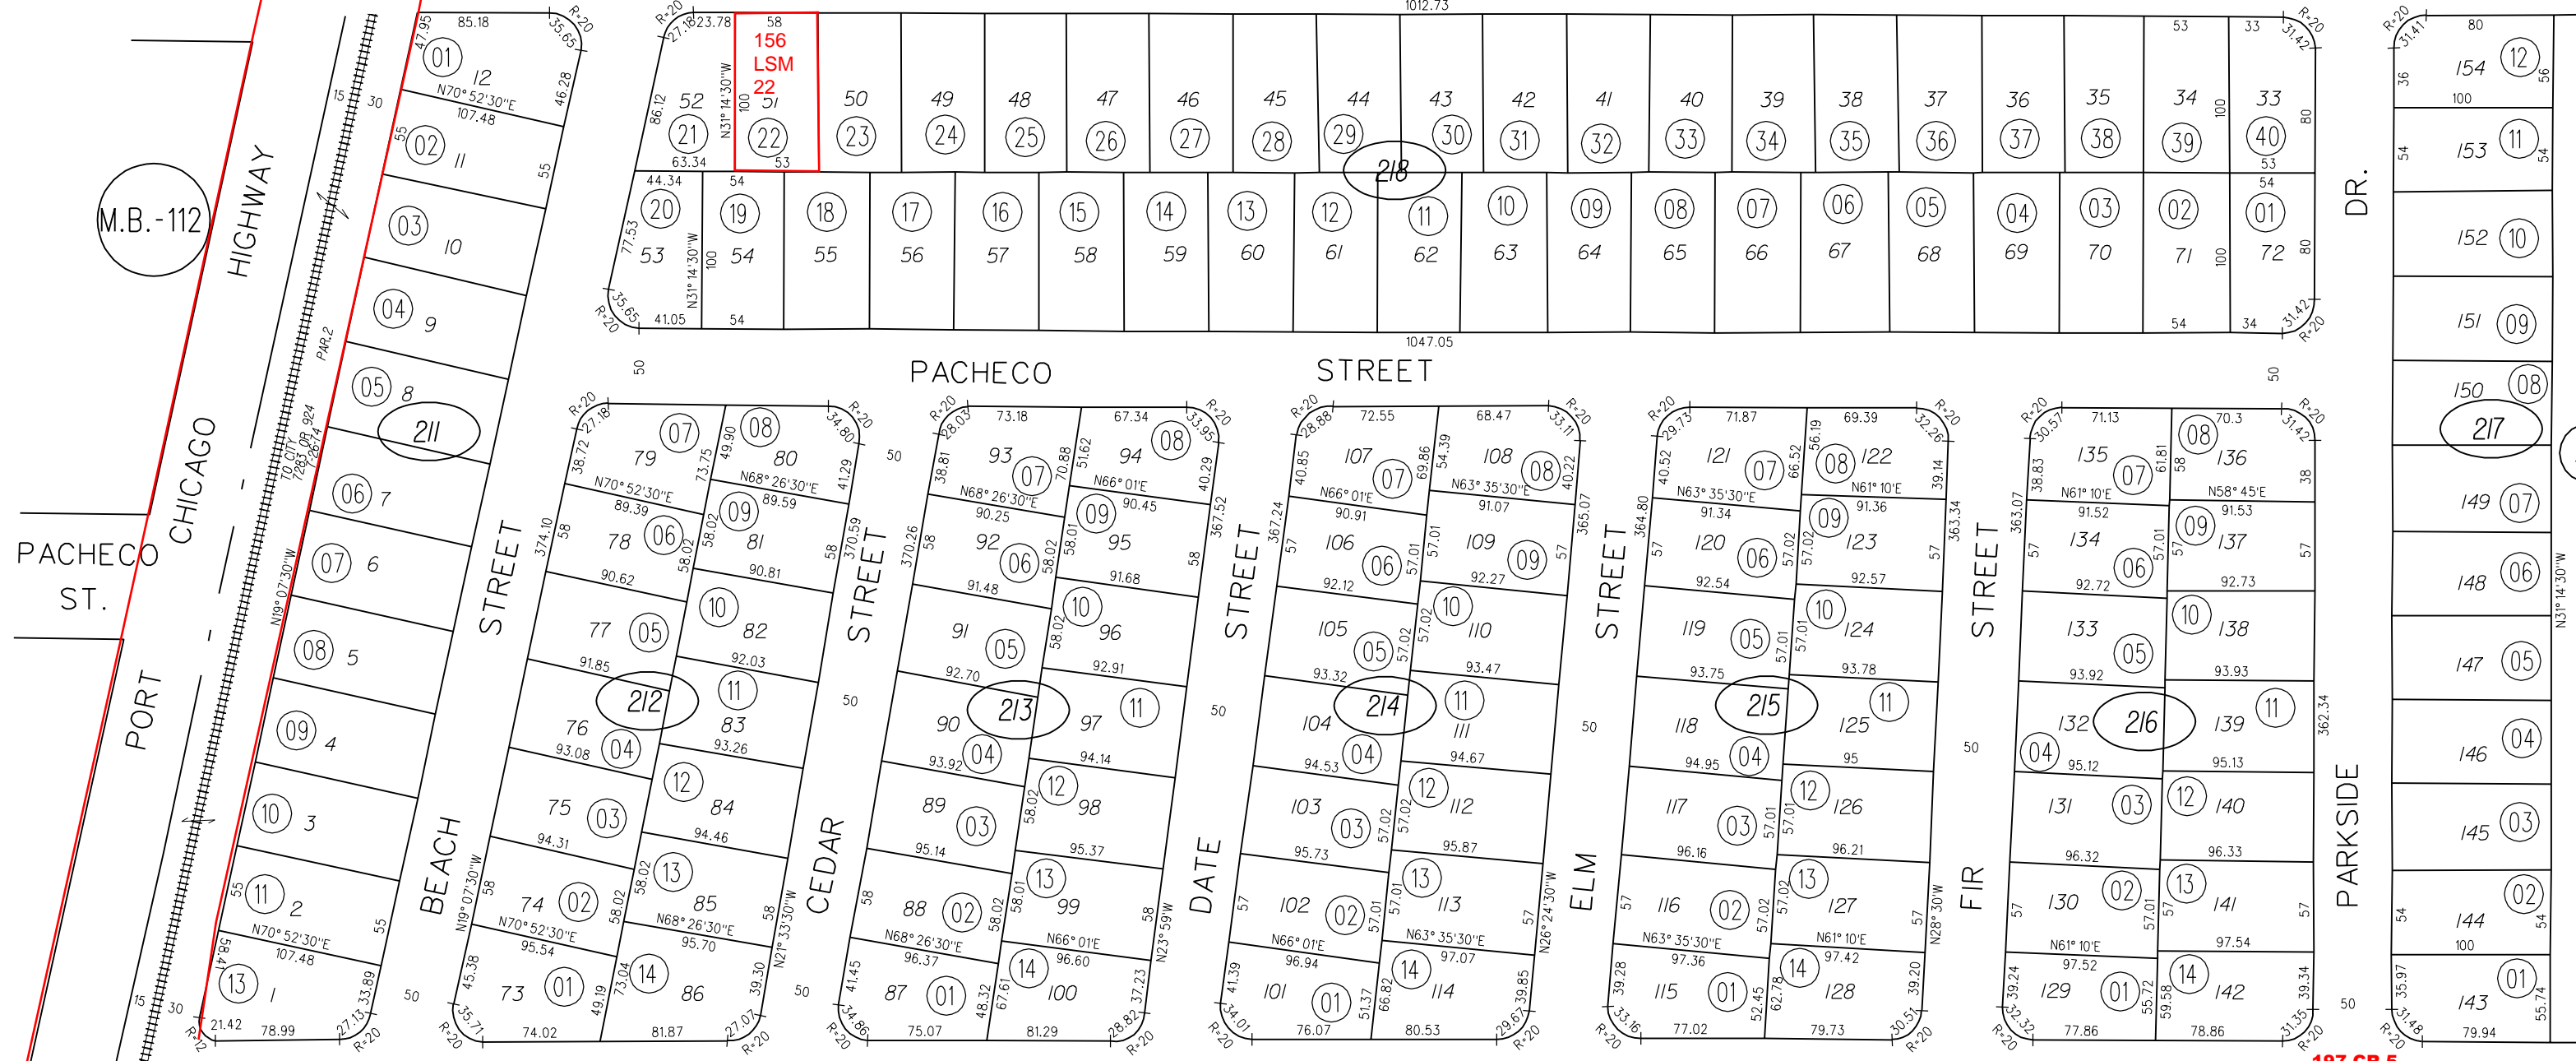

CONCORD TERRACE UNIT NO. 1  
M.B. 26-873

TAX CODE AREA

- (211)
- (212)
- (213)
- (214)
- (215)
- (216)
- (217)
- (218)

(17)

145 LSM 50

M.B.-112

PACHECO ST.

PORT

CHICAGO

HIGHWAY

BEACH STREET

STREET

CEDAR STREET

STREET

DATE STREET

STREET

ELM STREET

STREET

FIR STREET

STREET

PARKSIDE

DR.

STA 1025 + 41.3  
7283 OR 924  
7-26-74

197 CR 5