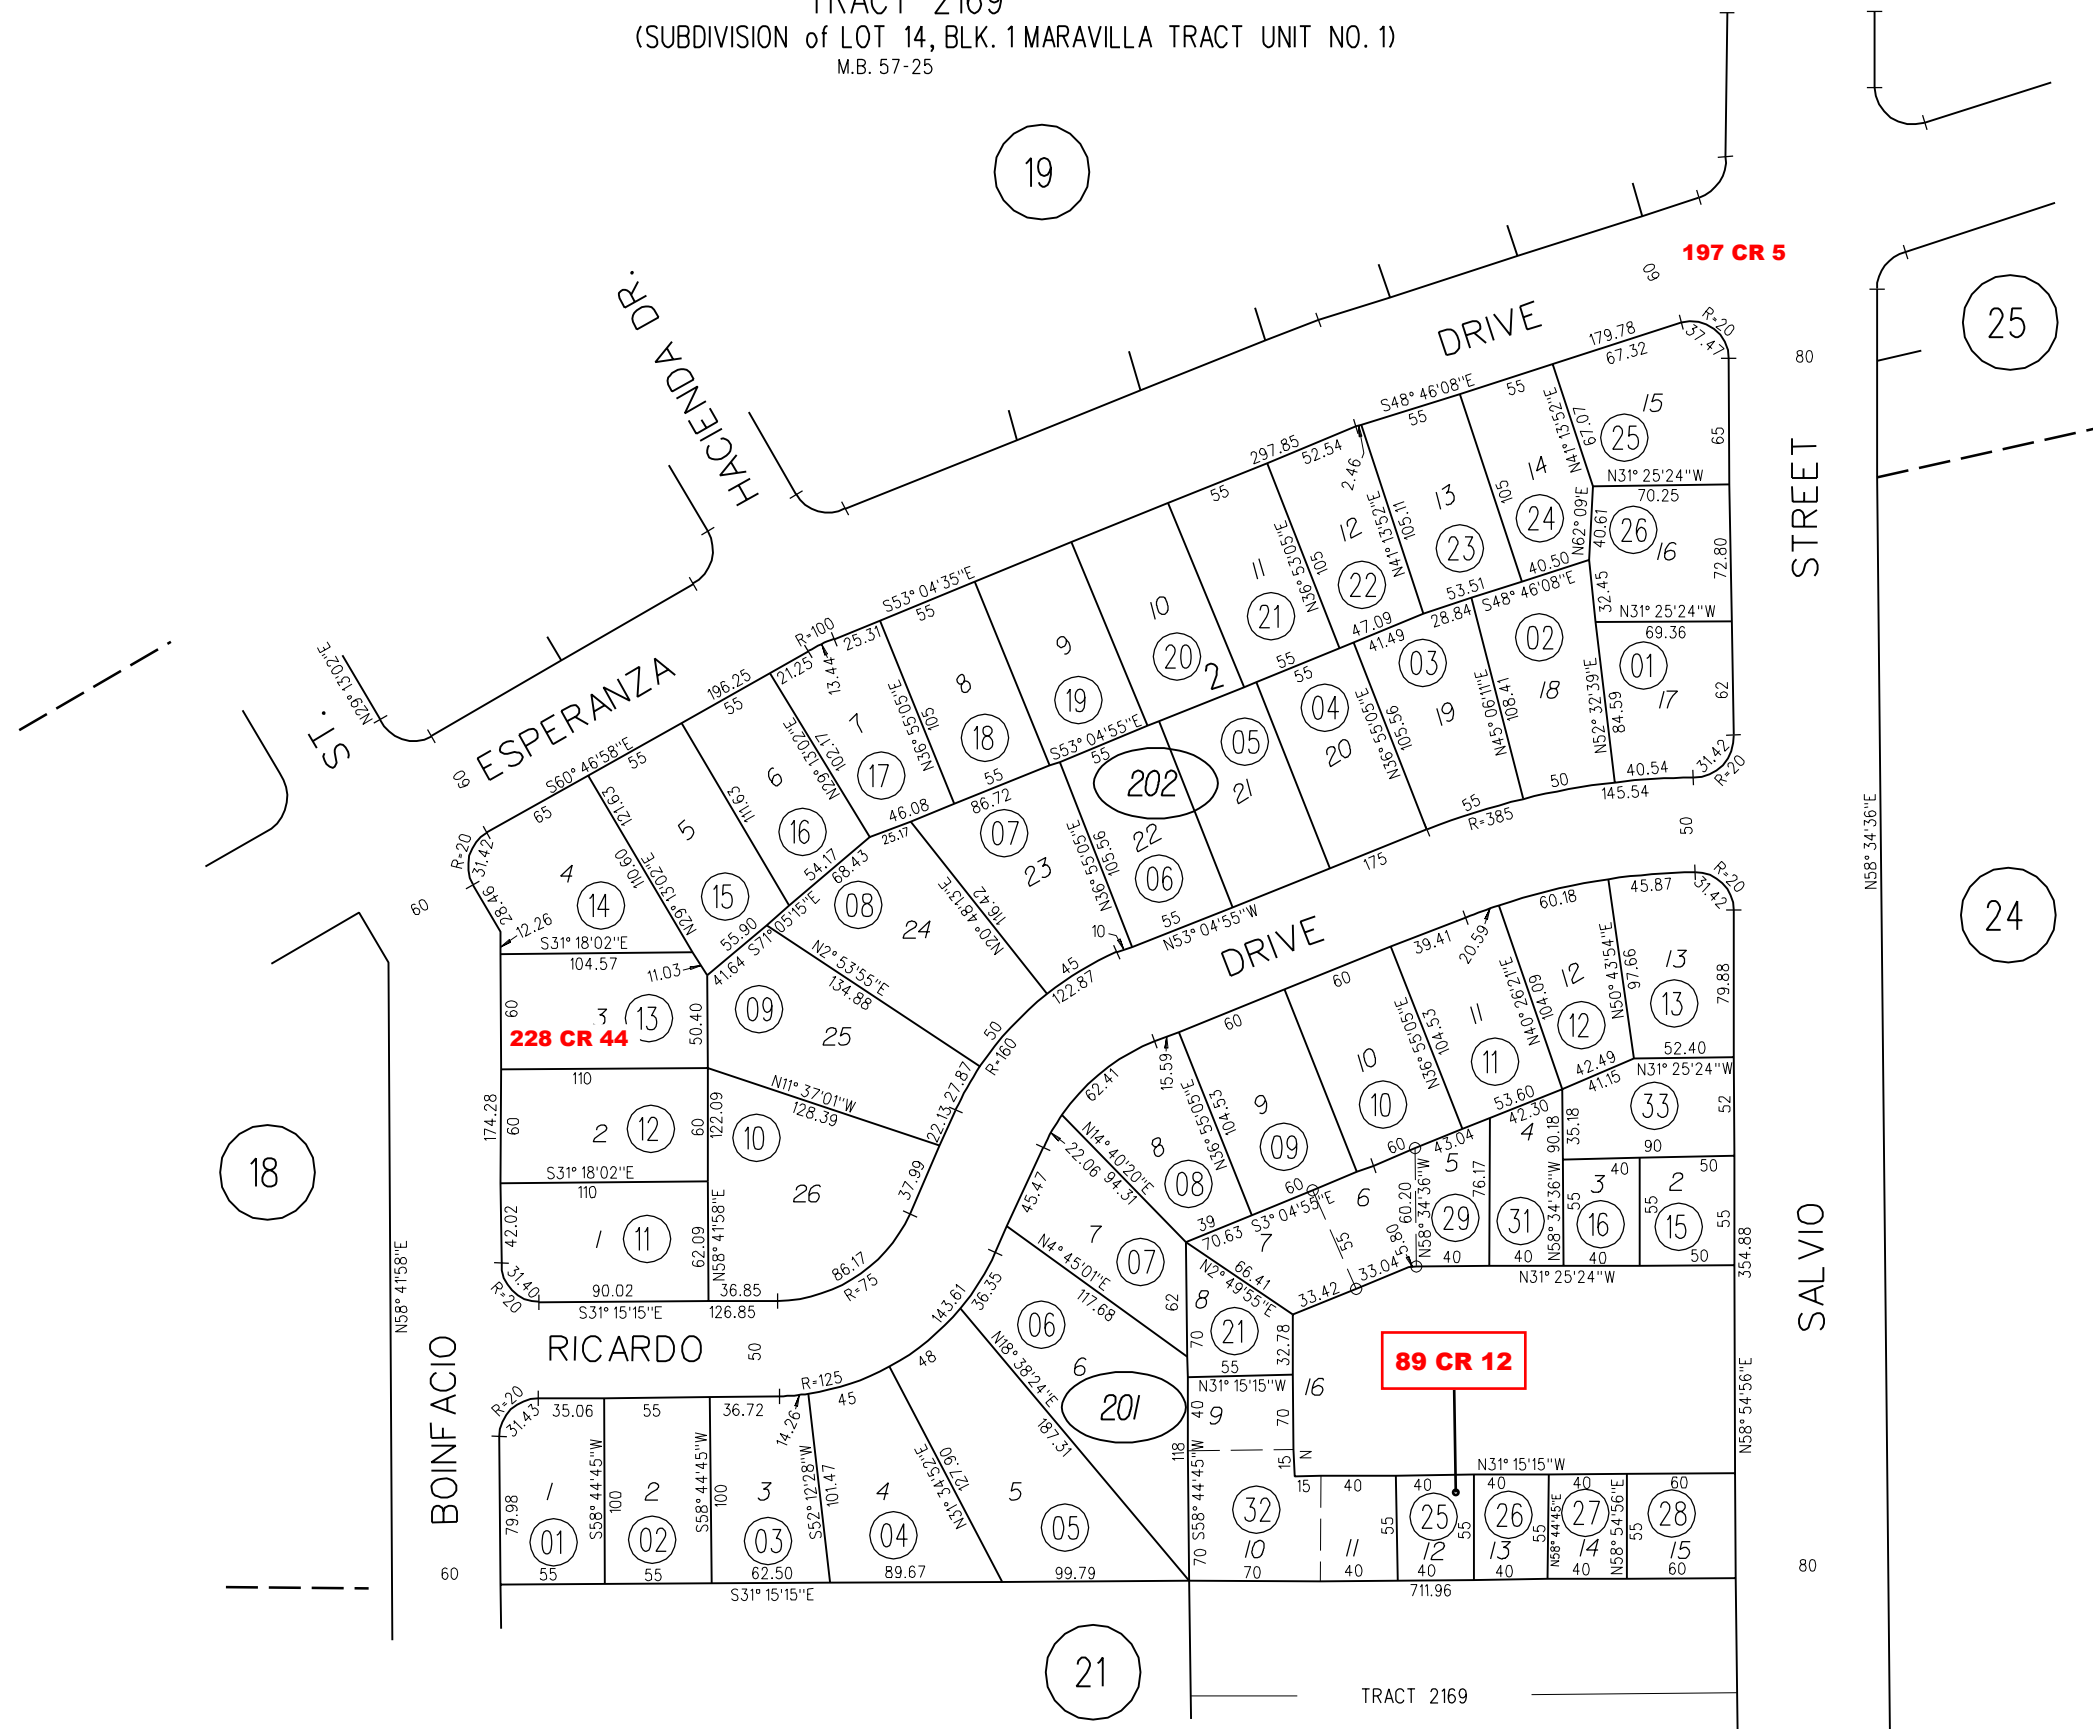

MARAVILLA TRACT UNIT NO 1

M.B. 29-38

TRACT 2169

(SUBDIVISION of LOT 14, BLK. 1 MARAVILLA TRACT UNIT NO. 1)

M.B. 57-25

TAX CODE AREA

5-11-93

ASSESSOR'S MAP

BOOK 111 PAGE 20

112-15 CONTRA COSTA COUNTY, CALIF.