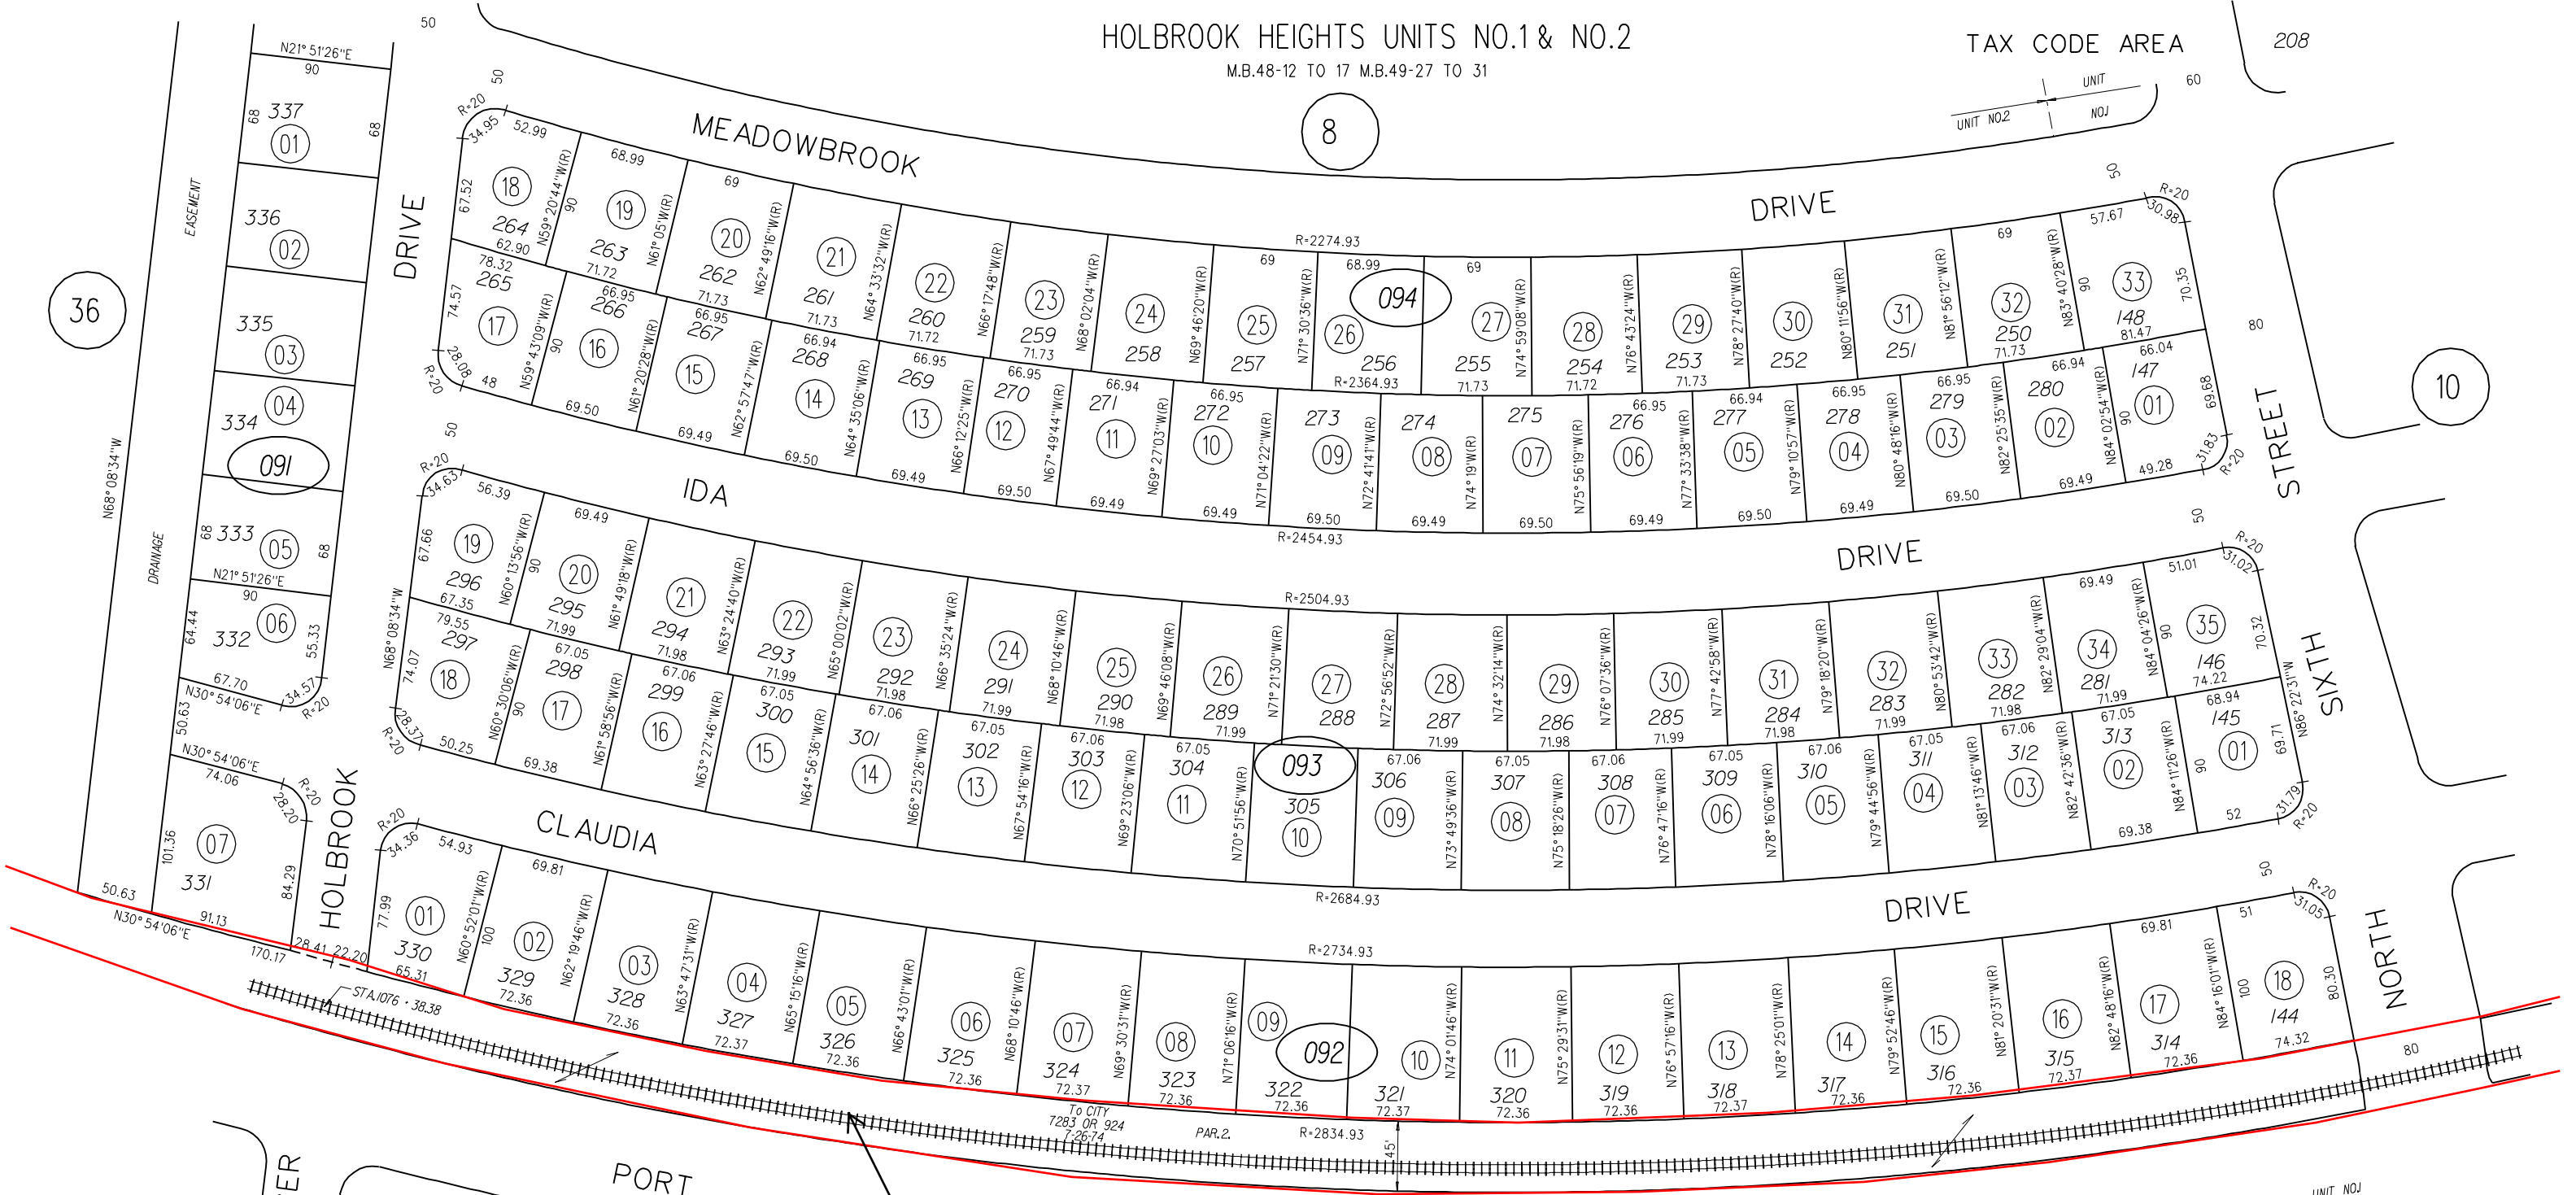

HOLBROOK HEIGHTS UNITS NO.1 & NO.2

M.B.48-12 TO 17 M.B.49-27 TO 31

TAX CODE AREA

208

8

36

10

145 LSM 50

MB-110

- 091 ○
- 092 ○
- 093 ○
- 094 ○

GARDEN DRIVE  
 HICKORY AVE

ASSESSOR'S MAP  
 BOOK 111 PAGE 09