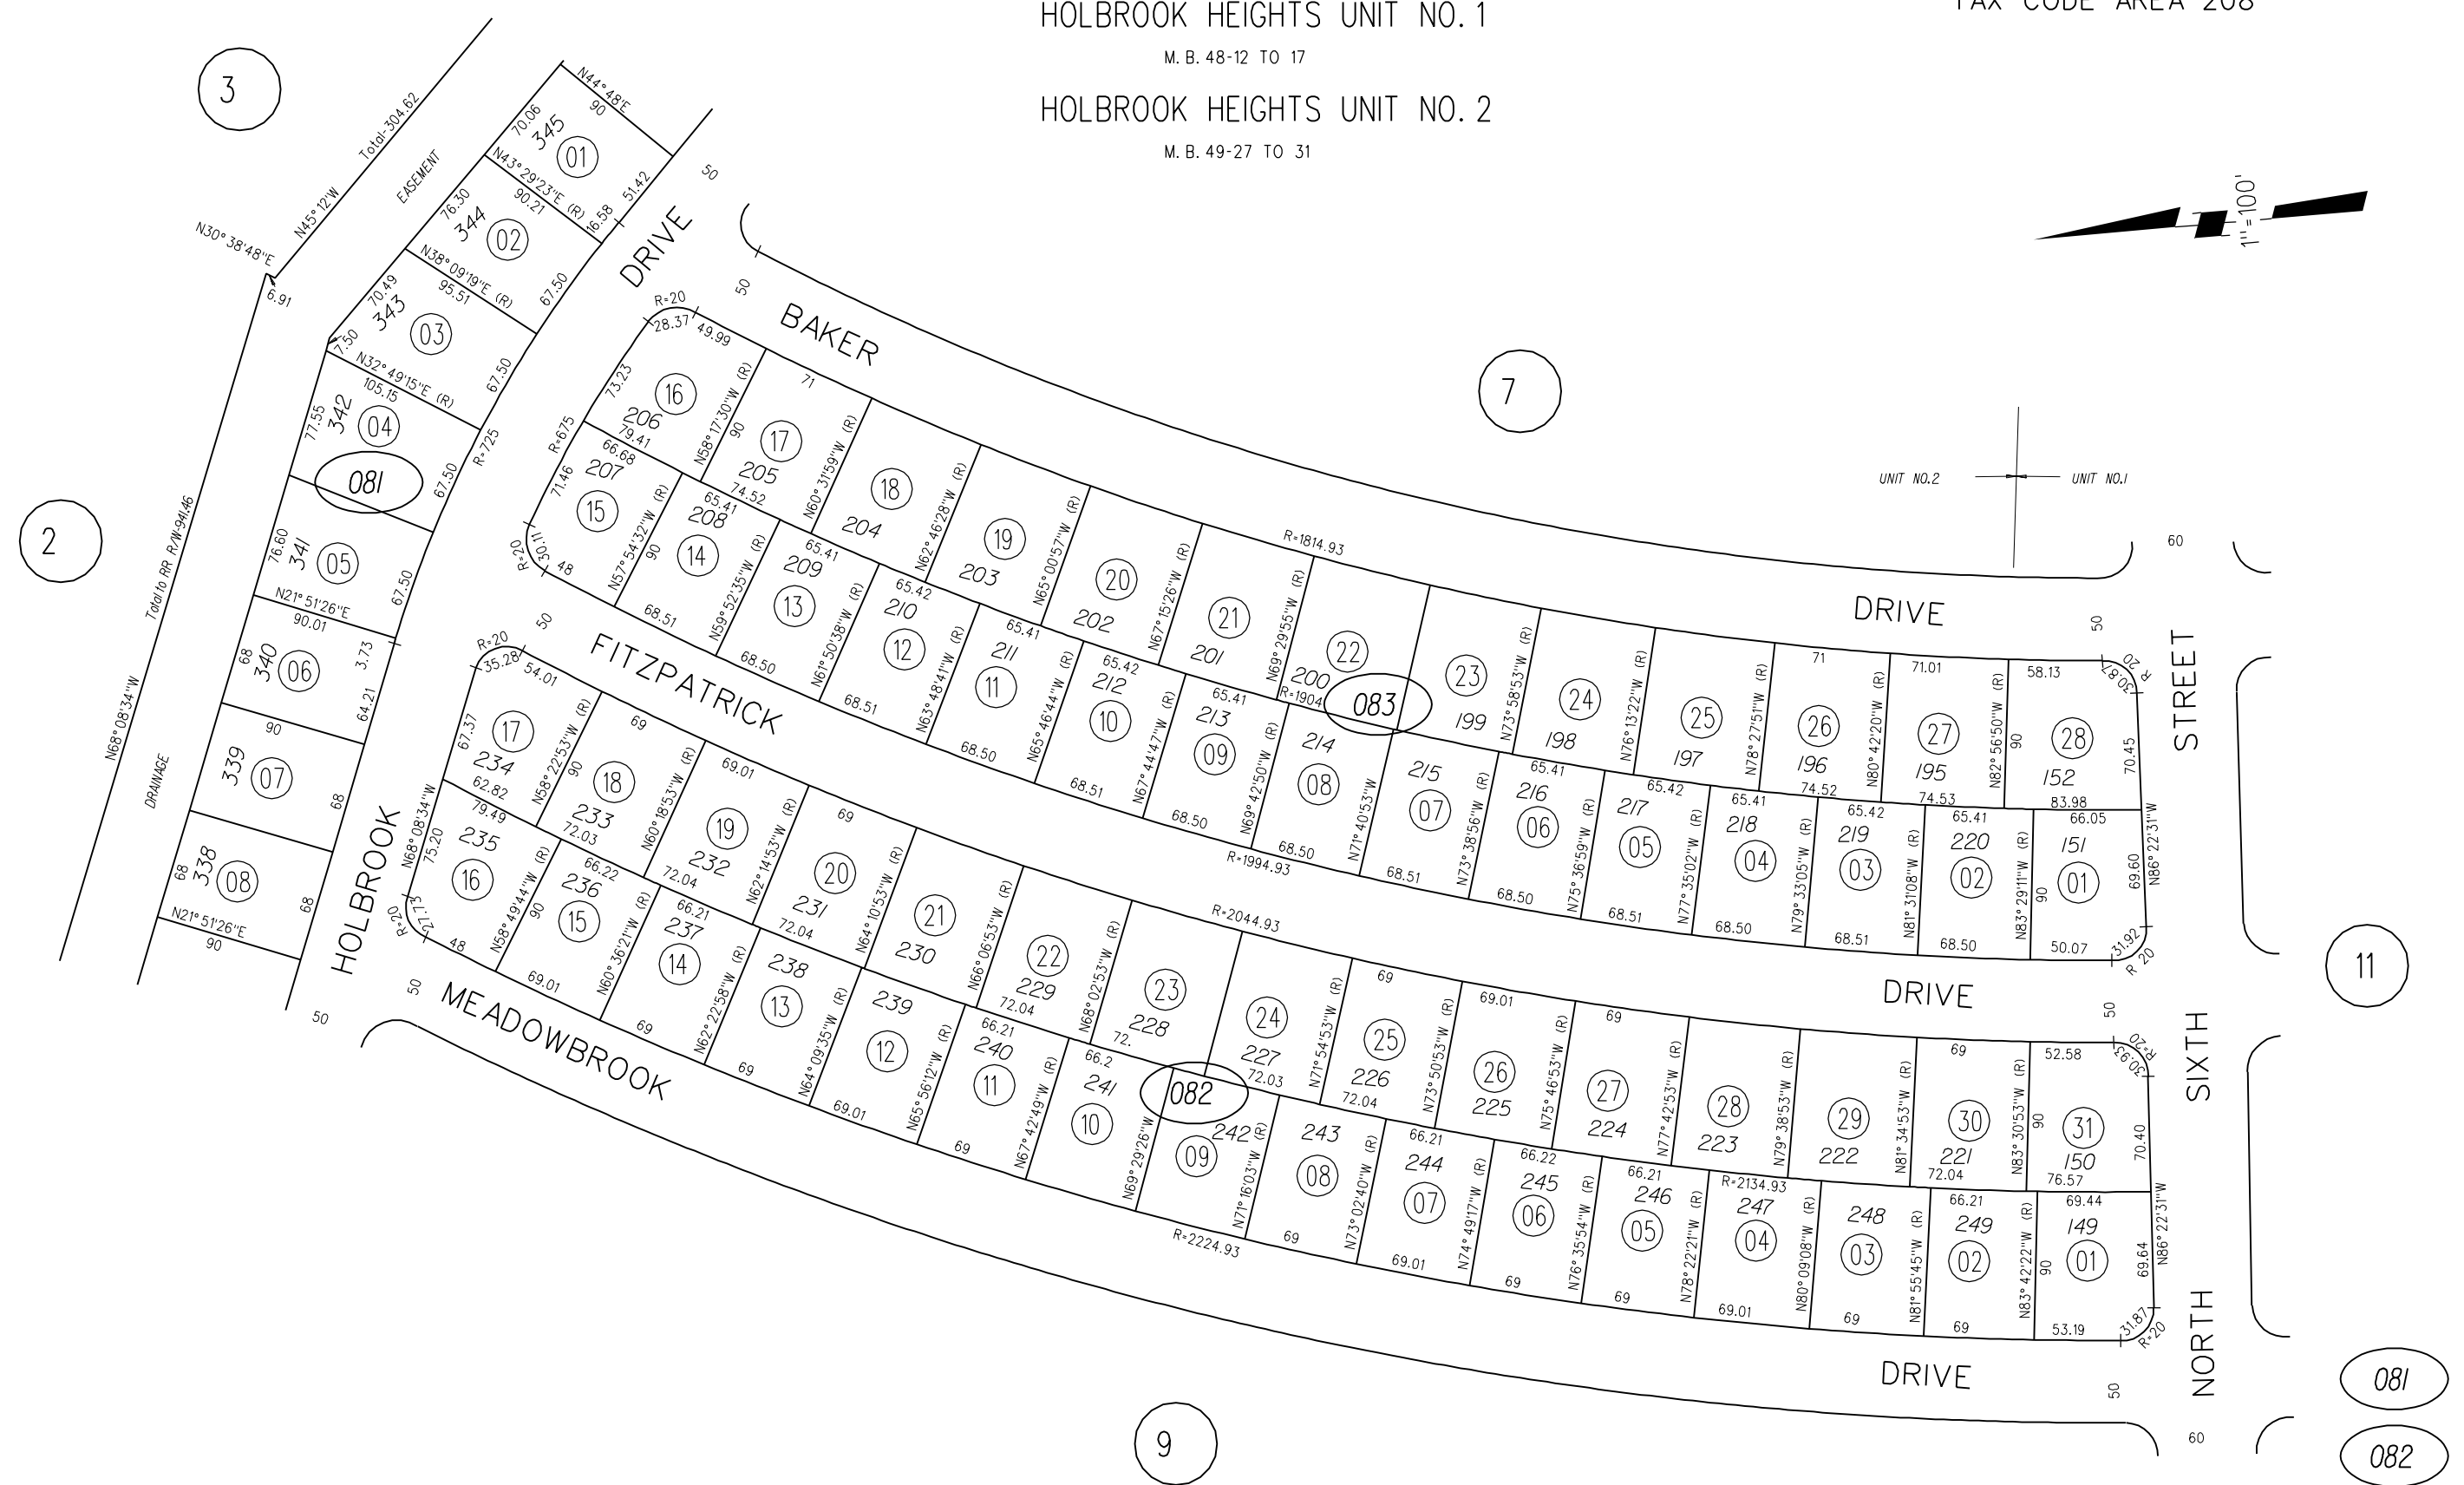

HOLBROOK HEIGHTS UNIT NO. 1

M. B. 48-12 TO 17

HOLBROOK HEIGHTS UNIT NO. 2

M. B. 49-27 TO 31

TAX CODE AREA 208

2

3

7

11

9

081

082

083

ASSESSOR'S MAP

BOOK 111 PAGE 08

112-2 CONTRA COSTA COUNTY, CALIF.