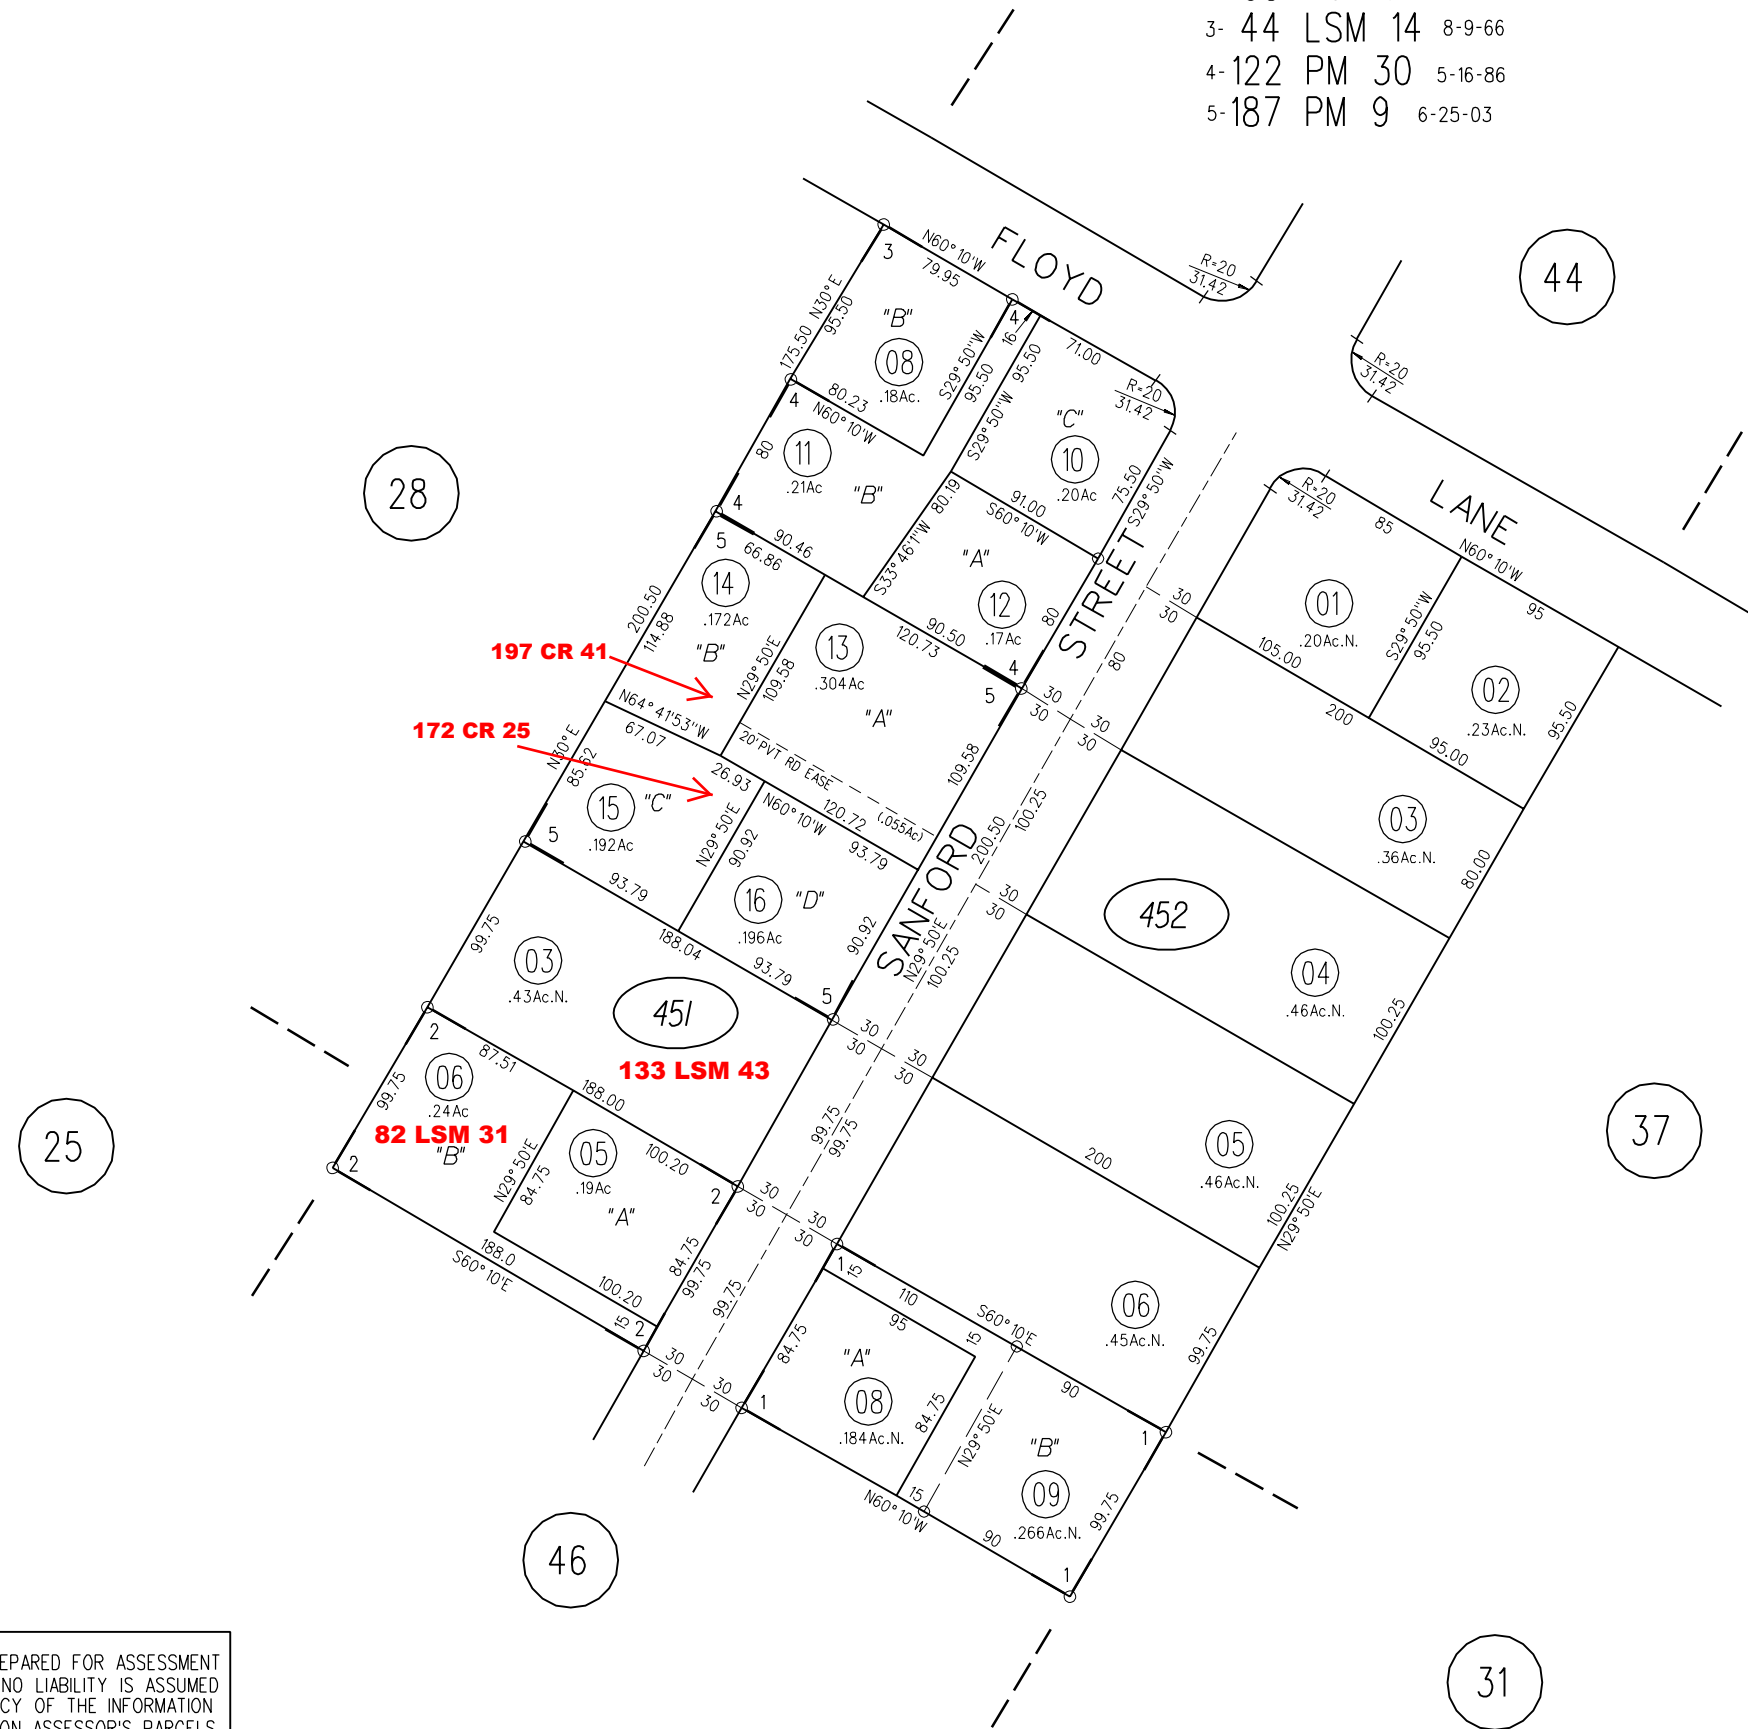

RO. MONTE DEL DIABLO

- 1- 4 PM 44 8/6/68
- 2-105 PM 17 3/18/83
- 3- 44 LSM 14 8-9-66
- 4-122 PM 30 5-16-86
- 5-187 PM 9 6-25-03

NOTE: THIS MAP WAS PREPARED FOR ASSESSMENT PURPOSES ONLY. NO LIABILITY IS ASSUMED FOR THE ACCURACY OF THE INFORMATION DELINEATED HEREON. ASSESSOR'S PARCELS MAY NOT COMPLY WITH LOCAL LOT SPLIT OR BUILDING SITE ORDINANCES.