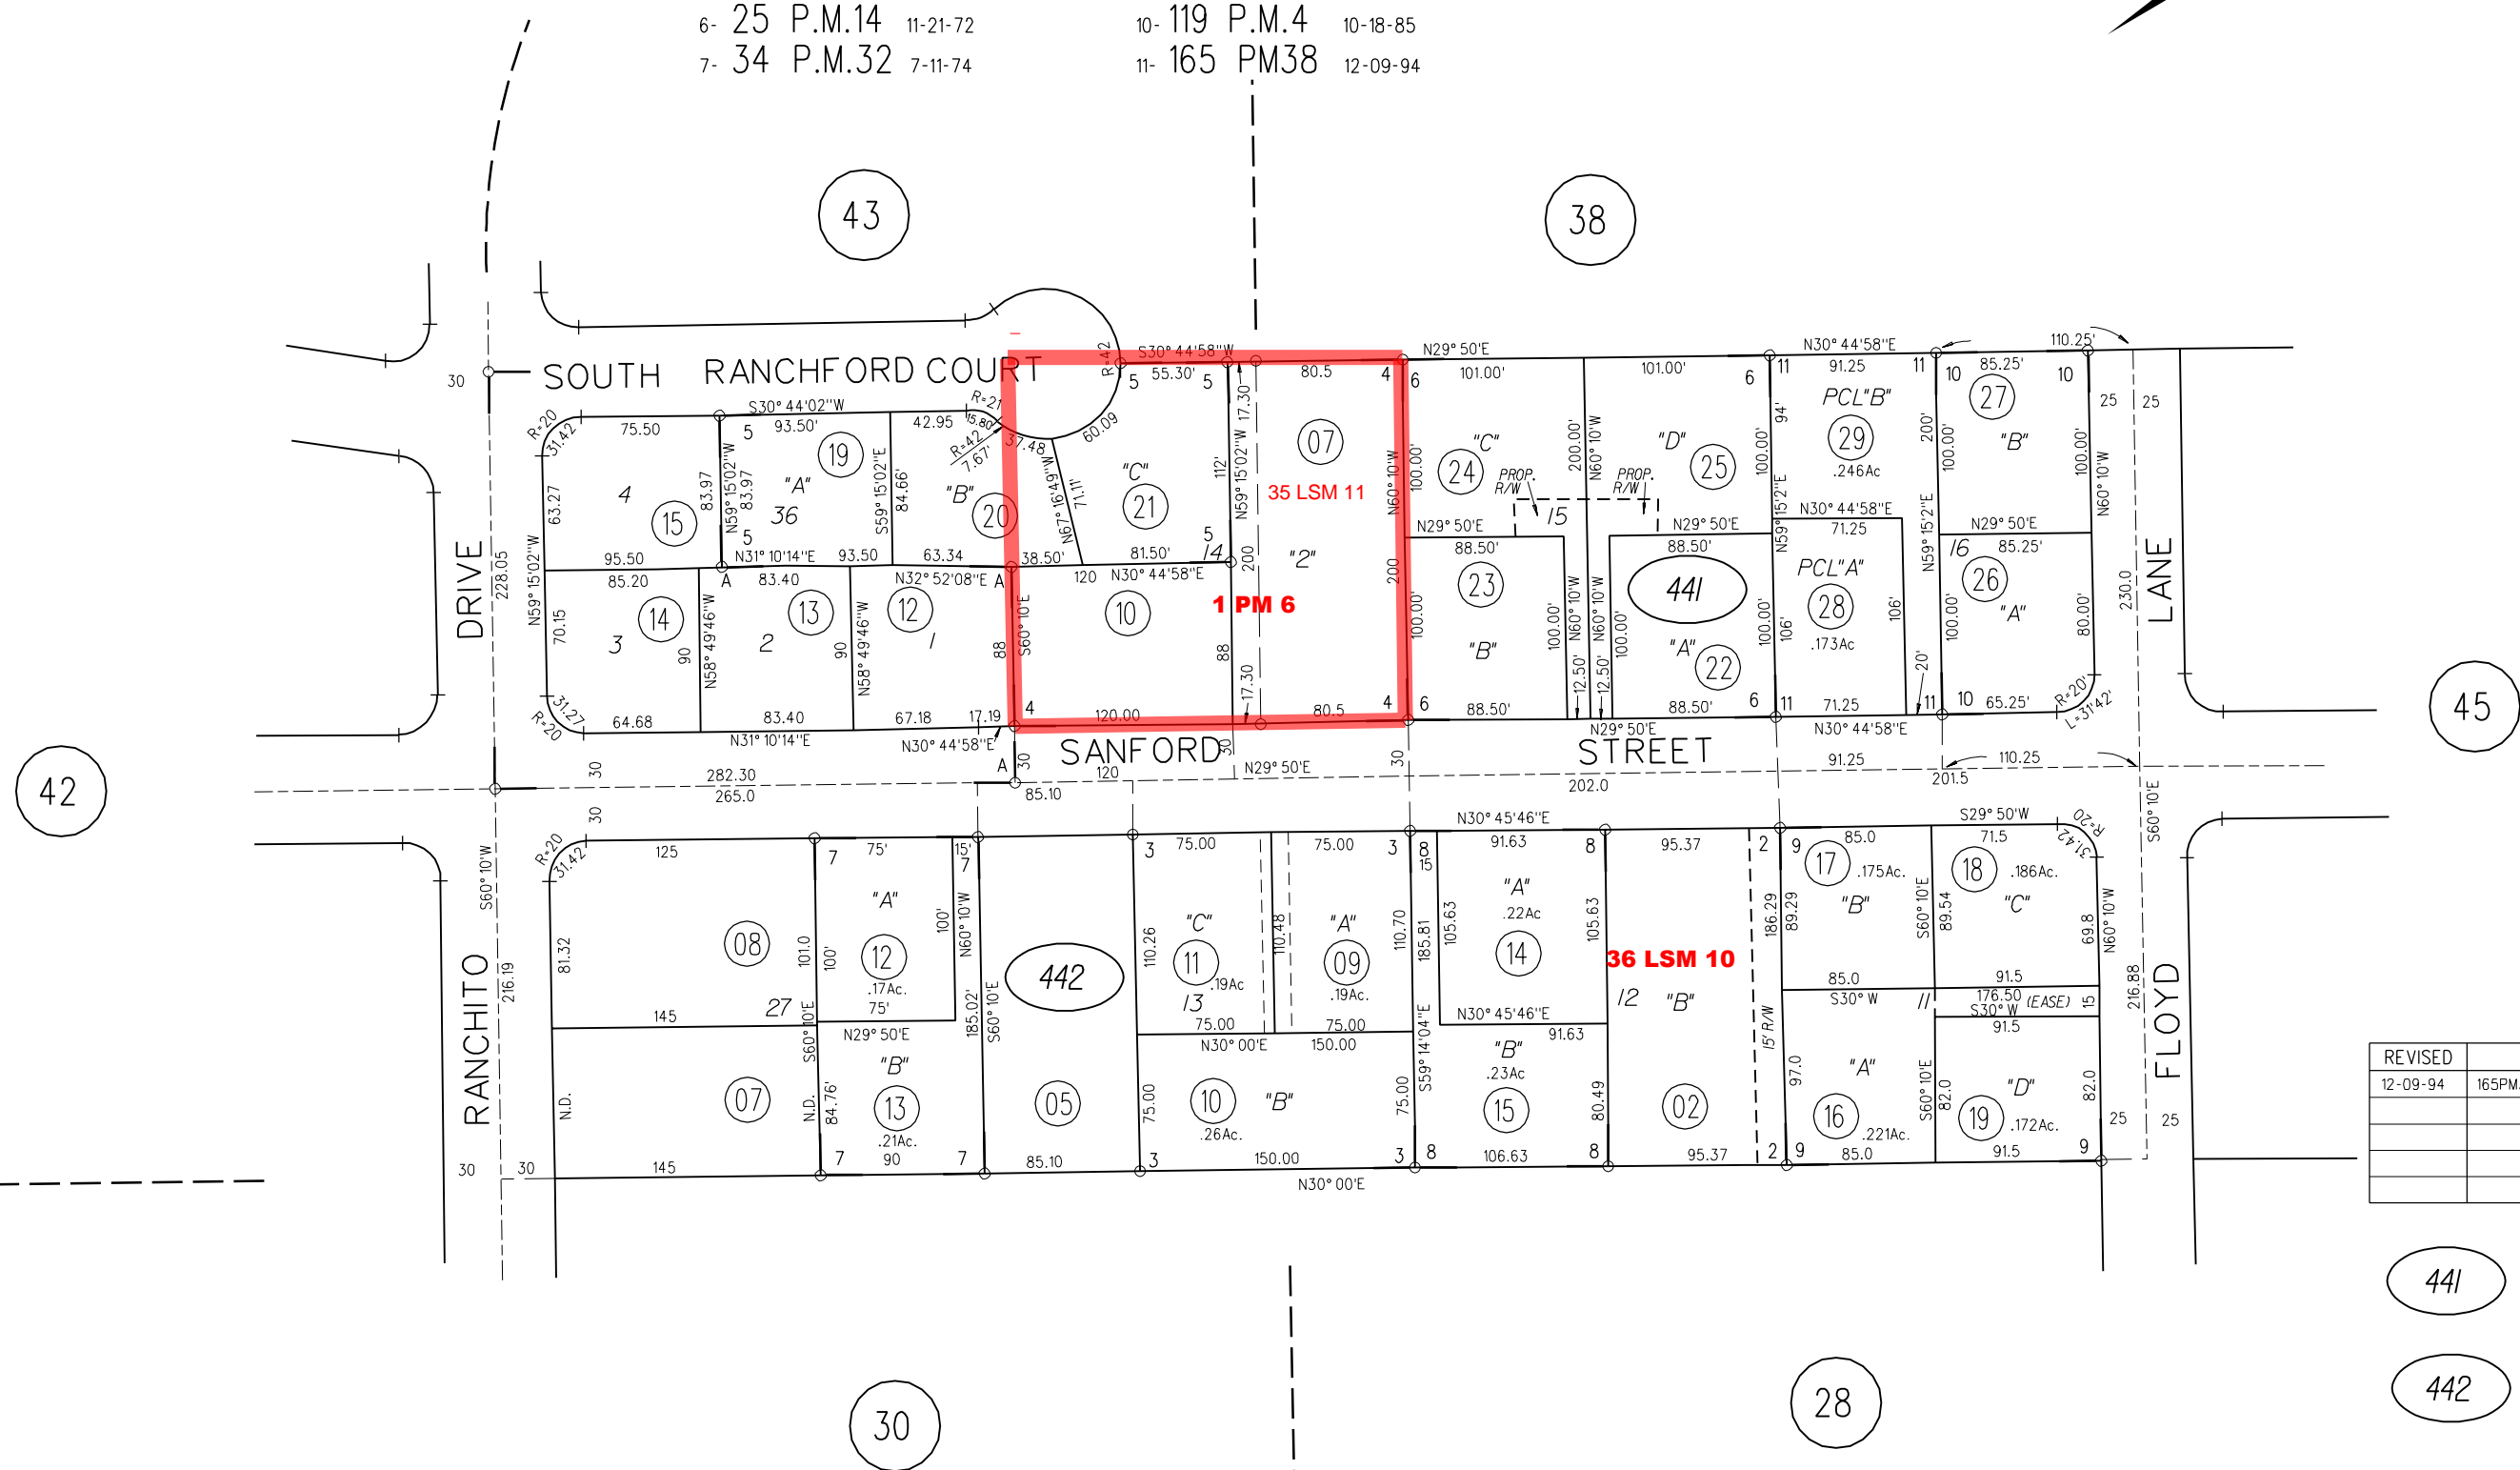

RO. MONTE DEL DIABLO (ASSESSORS MAP H. DE LUGACH PROPERTY)

RECORDS OF SURVEYS -

- 2-36 L.S.M. 10 7-21-65
- 3-1 P.M. 3 5-20-66
- A-1967 ROLL TRACT 3630 (RANCHFORD ESTATES) M.B. 114-8
- 4- 1 PM9 1/9/67
- 5- 20 P.M.44 2-9-72
- 6- 25 P.M.14 11-21-72
- 7- 34 P.M.32 7-11-74
- 8- 96 P.M.15 7-14-81
- 9- 97 P.M.39 9-18-81
- 10- 119 P.M.4 10-18-85
- 11- 165 PM38 12-09-94