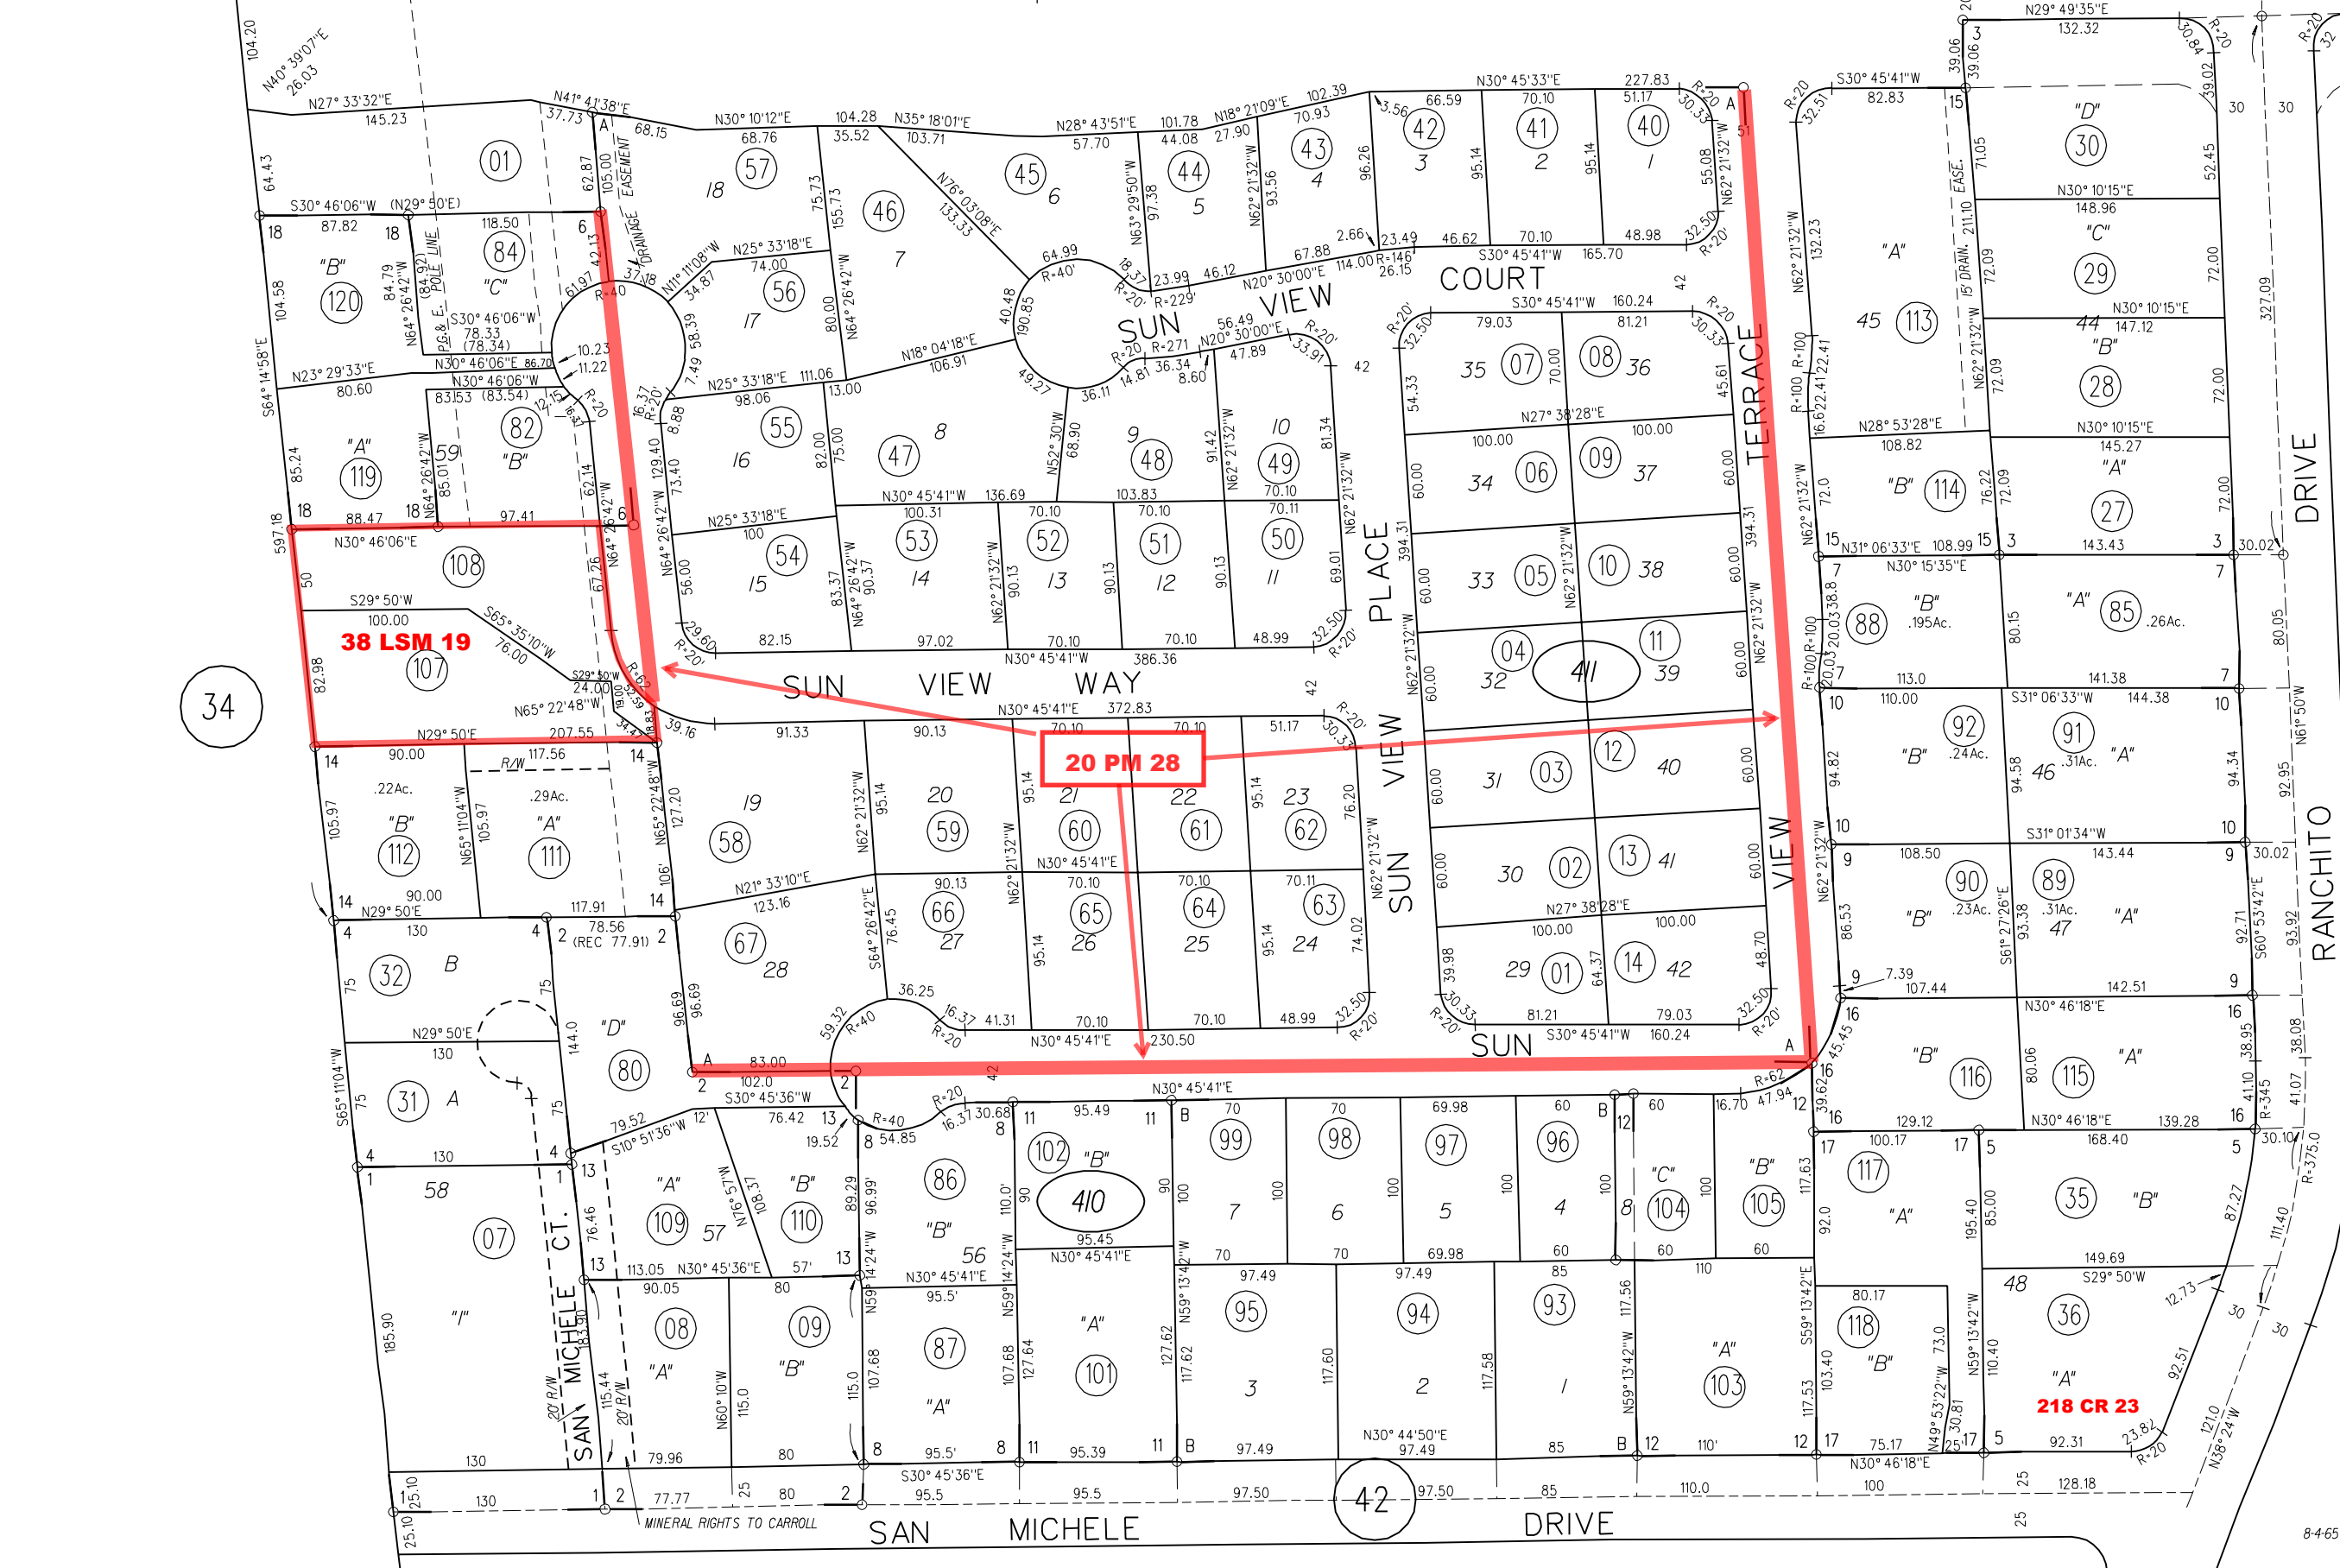

POR. RO. MONTE DEL DIABLO

(ASSESSOR'S MAP H-DE LUGACH PROPERTY)

B-1976 ROLL TRACT 4619 (TIERRA ALTA) MB 180-18

A-1972 ROLL- TRACT 4130 (SUN VIEW TERRACE) M.B.143-30

8-1974- 31 P.M.34 12-14-73

9- 36P.M.37 1-15-75

- 10- 36P.M.42 1-22-75
- 11- 43P.M.25 3-2-76
- 12- 46P.M.41 7-15-76

- RECORDS OF SURVEYS-
- 1-24 L.S.M. 29 10-30-63 5- 3 P.M.49 6/6/68
 - 2-34 L.S.M. 50 6-9-65 6- 14 P.M.32 10 26 70
 - 3-36 L.S.M. 39 8-18-65 7- 25P.M.50 1-10-73
 - 4-43 L.S.M. 45 7-28-66

P.B. 111

PORT CHICAGO HIGHWAY

- 13 57P.M.31 8-31-77
- 14- 72P.M.26&27 11-30-78
- 15- 100P.M.1 2-26-82
- 16- 104P.M.16 1-10-83
- 17- 104P.M.40 2-1-83
- 18- 115P.M.43&44 5-7-85

43

410

411